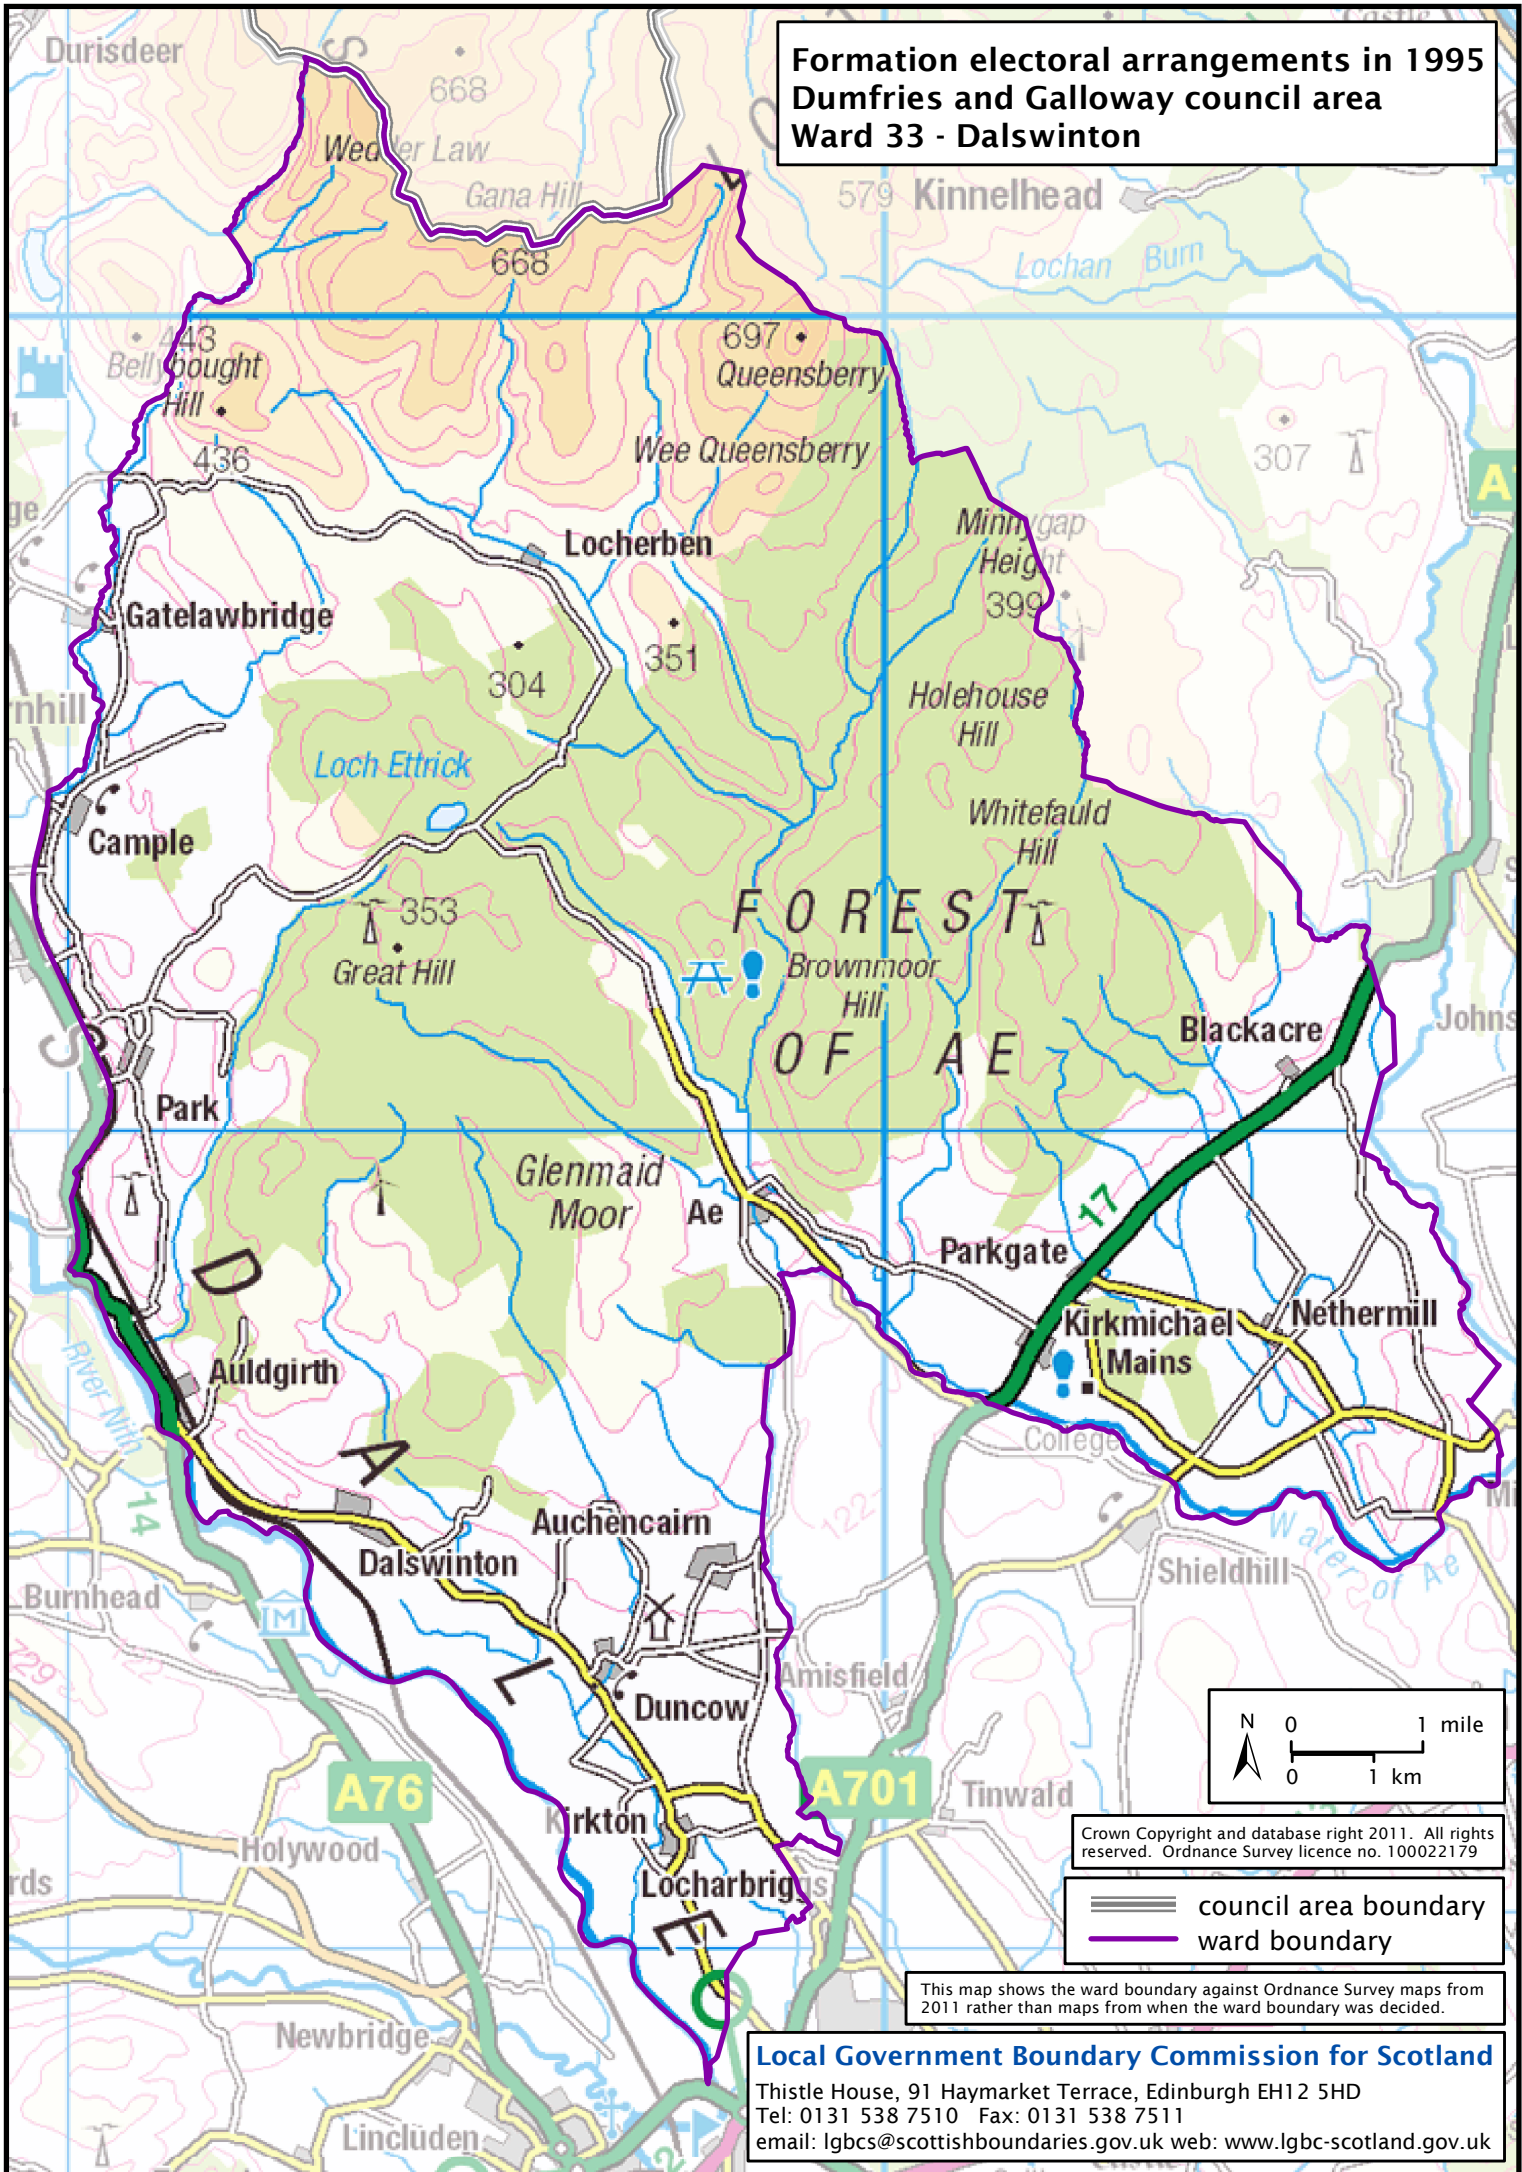

**Formation electoral arrangements in 1995
Dumfries and Galloway council area
Ward 33 - Dalswinton**

Crown Copyright and database right 2011. All rights reserved. Ordnance Survey licence no. 100022179

 council area boundary
 ward boundary

This map shows the ward boundary against Ordnance Survey maps from 2011 rather than maps from when the ward boundary was decided.

Local Government Boundary Commission for Scotland
 Thistle House, 91 Haymarket Terrace, Edinburgh EH12 5HD
 Tel: 0131 538 7510 Fax: 0131 538 7511
 email: lgbc@scottishboundaries.gov.uk web: www.lgbc-scotland.gov.uk