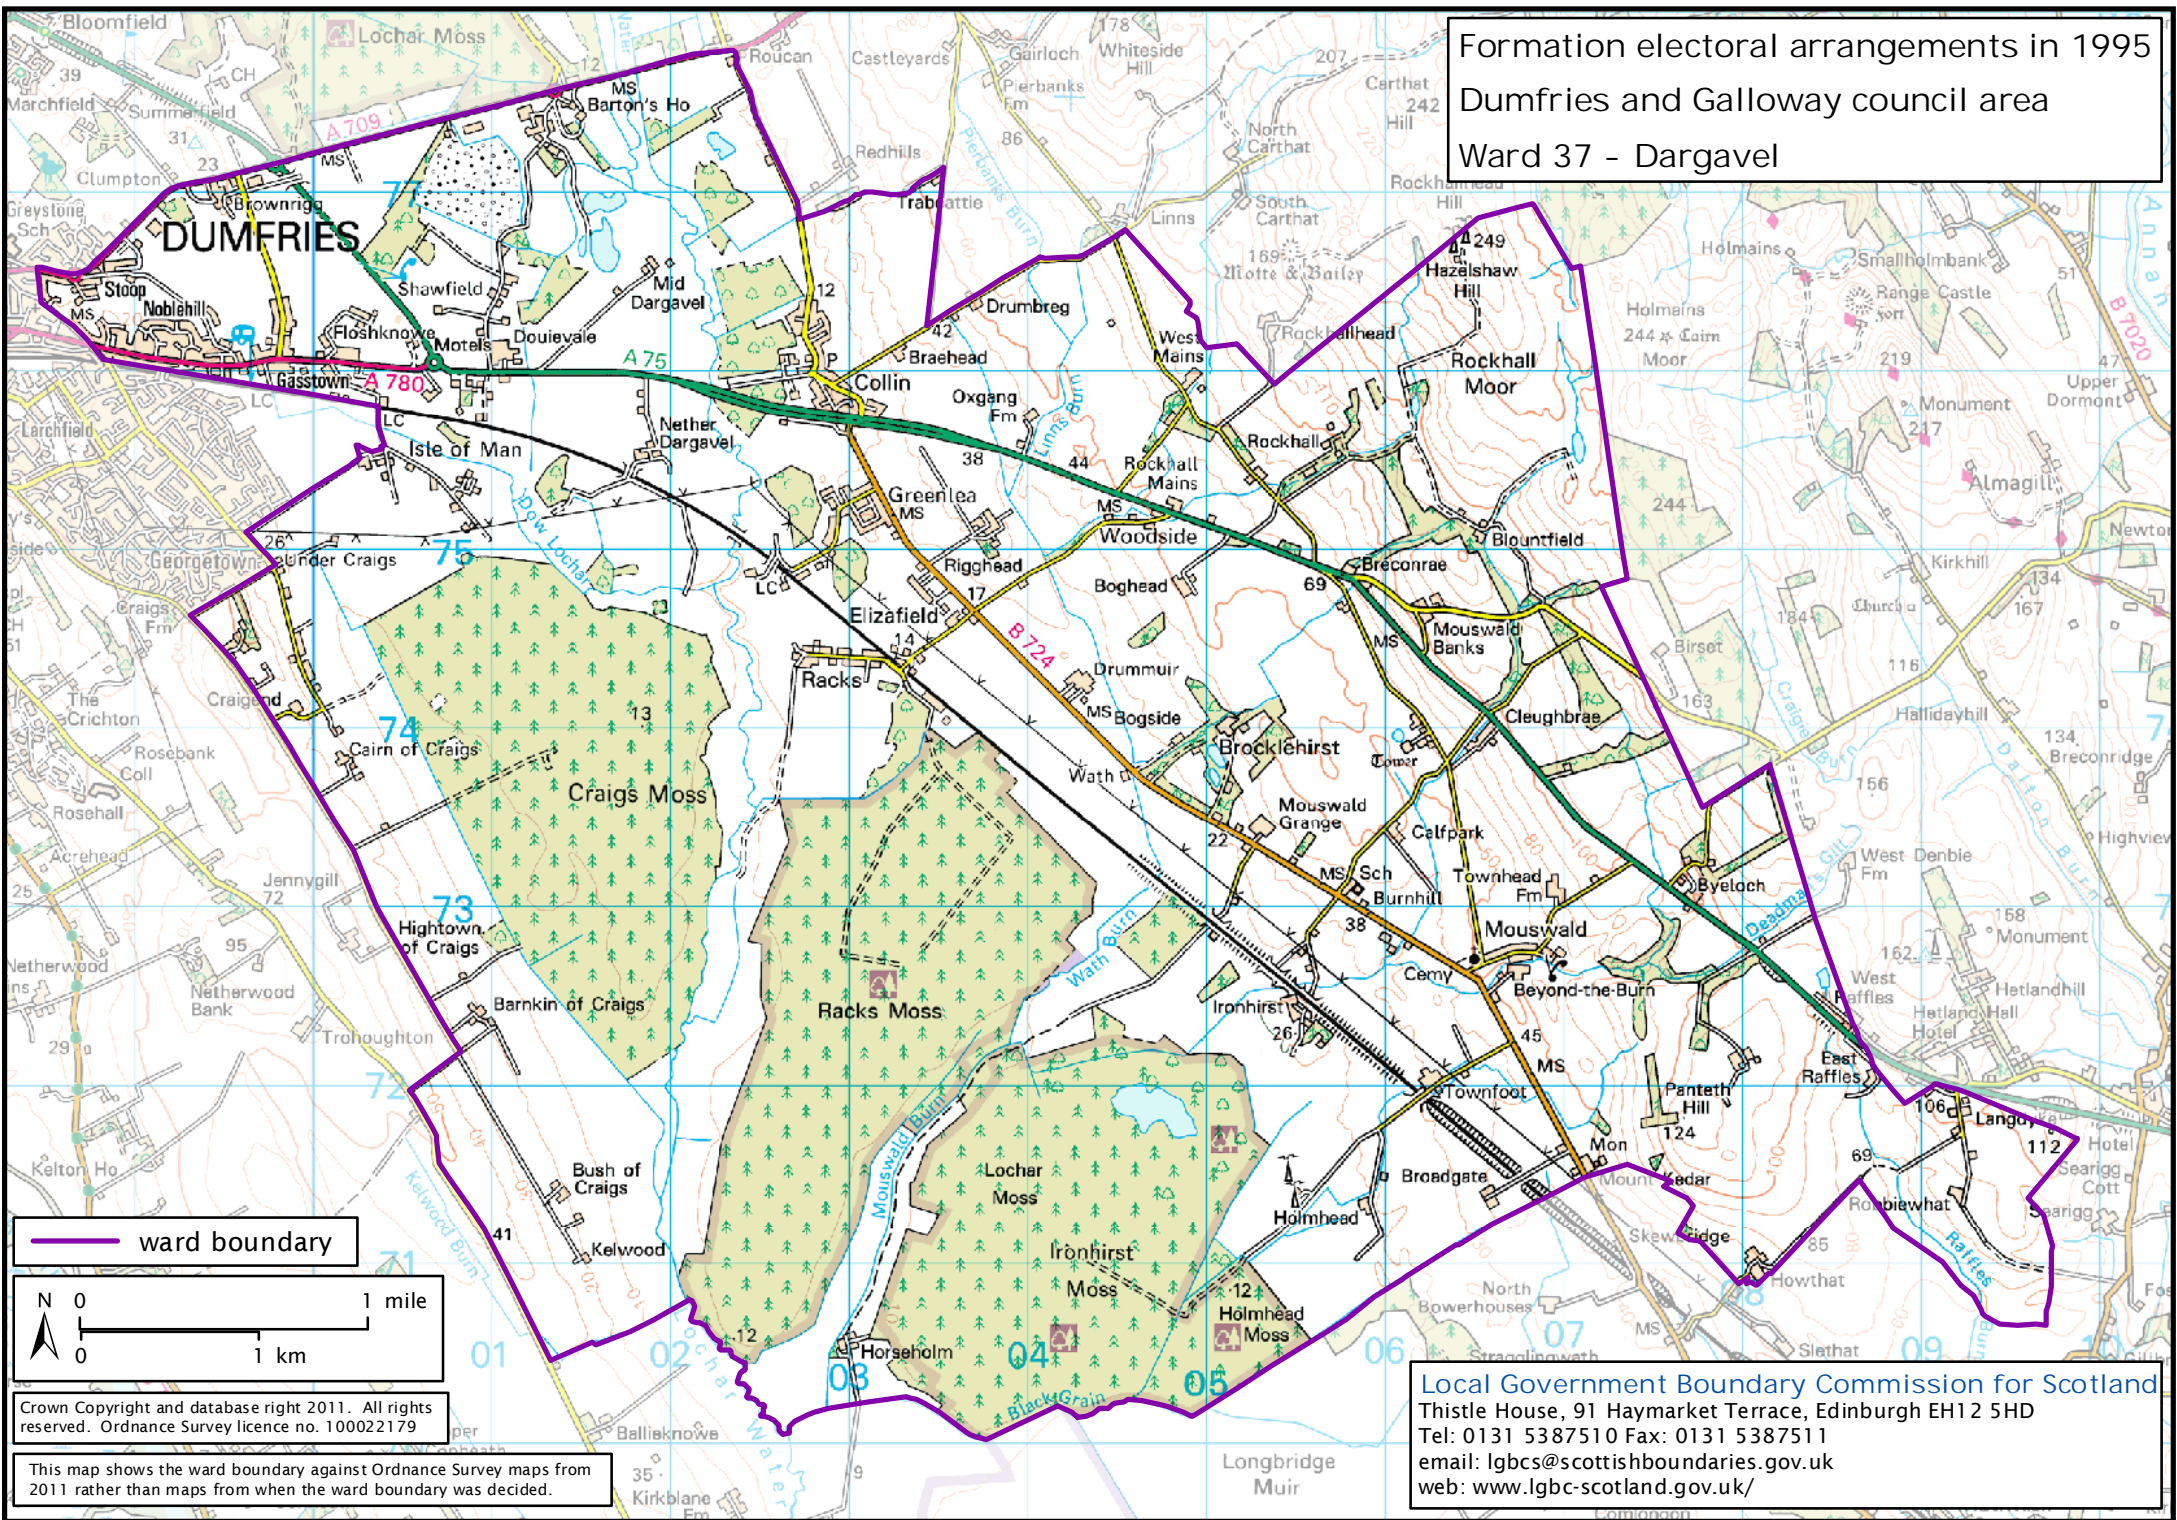

Formation electoral arrangements in 1995
 Dumfries and Galloway council area
 Ward 37 - Dargavel

— ward boundary

N 0 1 mile
 0 1 km

Crown Copyright and database right 2011. All rights reserved. Ordnance Survey licence no. 100022179

This map shows the ward boundary against Ordnance Survey maps from 2011 rather than maps from when the ward boundary was decided.

Local Government Boundary Commission for Scotland
 Thistle House, 91 Haymarket Terrace, Edinburgh EH12 5HD
 Tel: 0131 5387510 Fax: 0131 5387511
 email: lgbc@scottishboundaries.gov.uk
 web: www.lgbc-scotland.gov.uk/