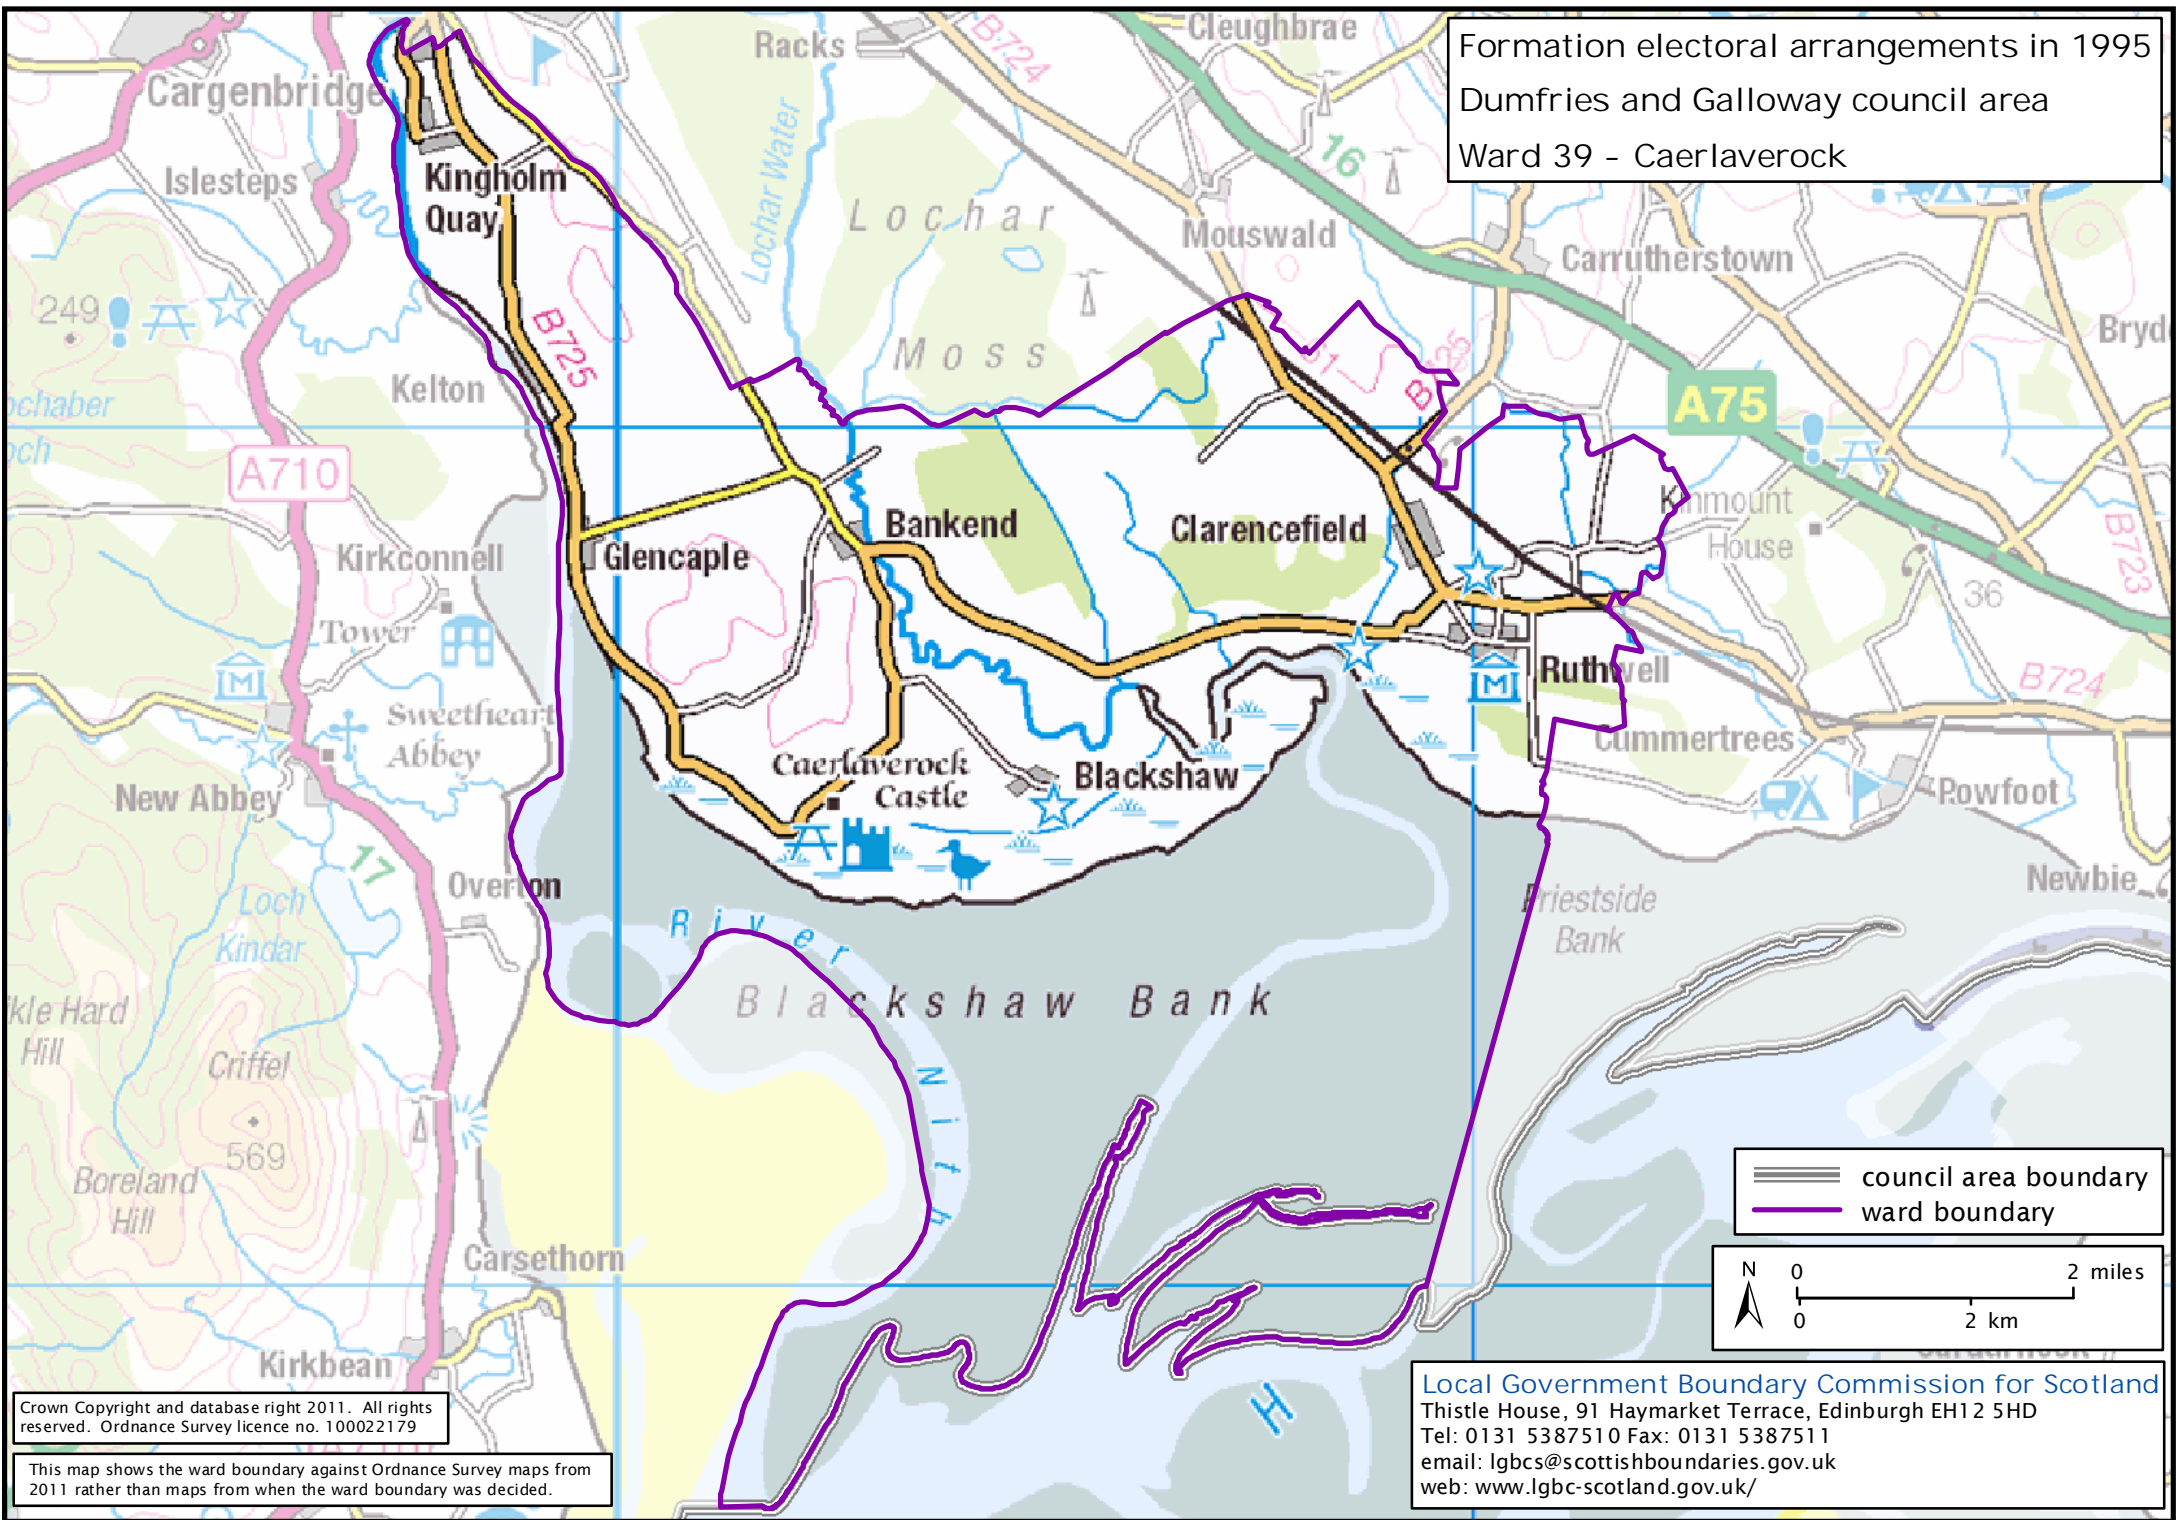

Formation electoral arrangements in 1995
 Dumfries and Galloway council area
 Ward 39 - Caerlaverock

Crown Copyright and database right 2011. All rights reserved. Ordnance Survey licence no. 100022179

This map shows the ward boundary against Ordnance Survey maps from 2011 rather than maps from when the ward boundary was decided.