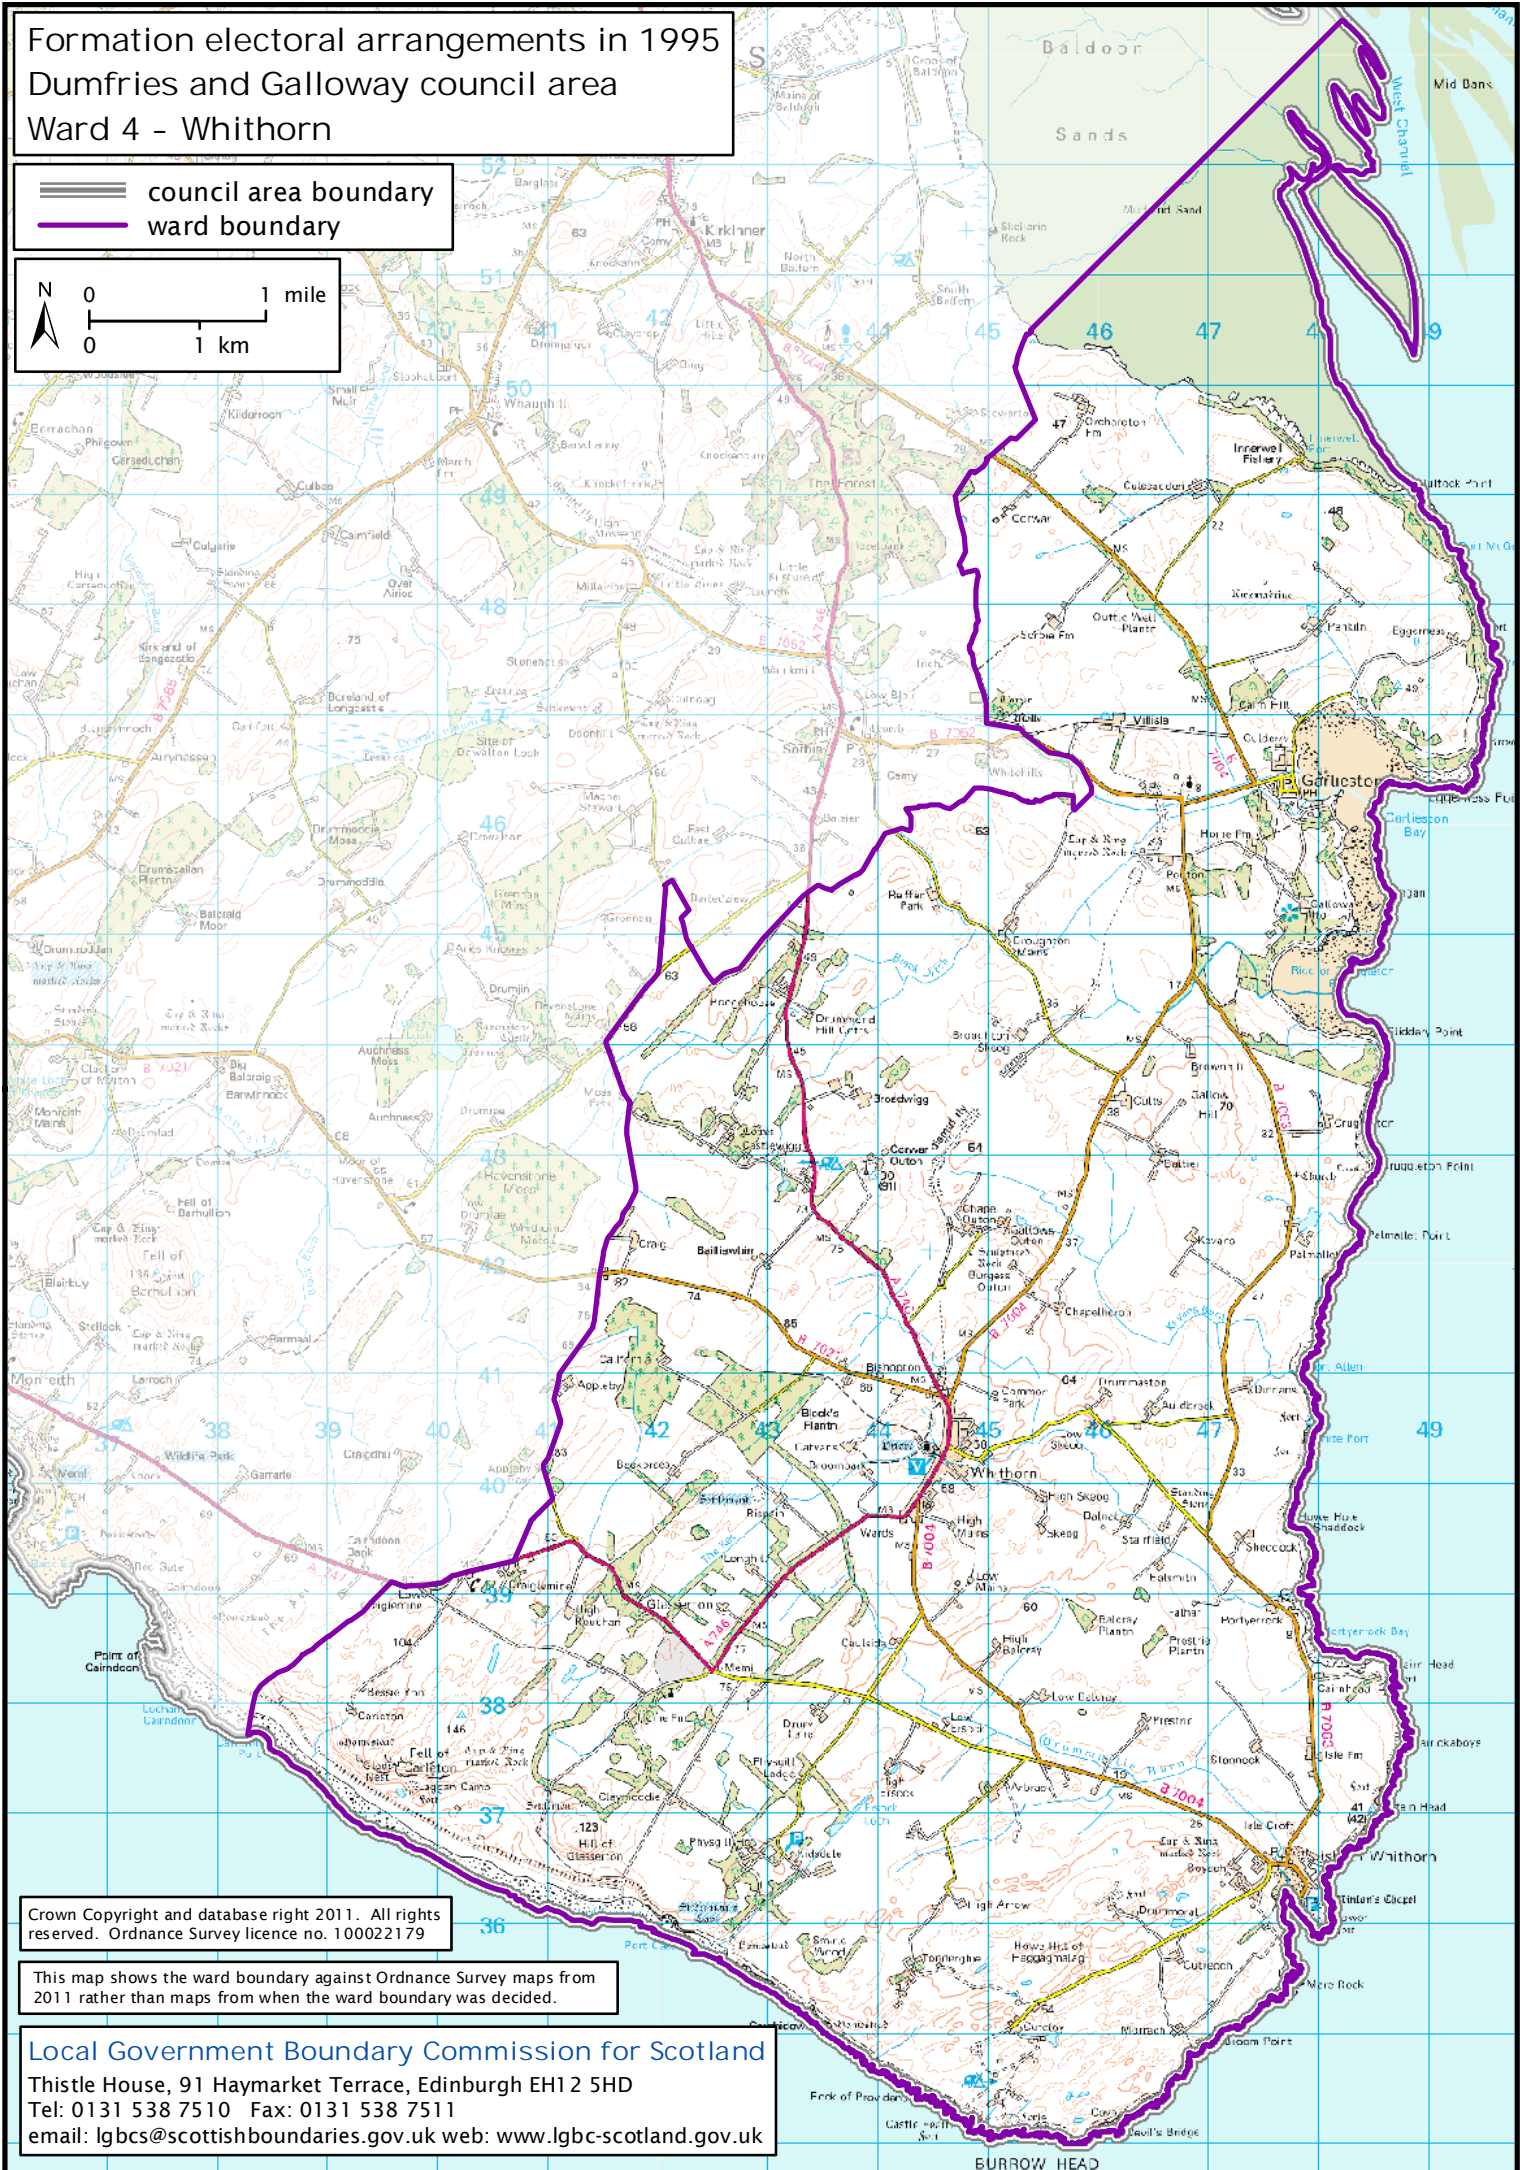

Formation electoral arrangements in 1995  
Dumfries and Galloway council area  
Ward 4 - Whithorn

— council area boundary  
— ward boundary

Crown Copyright and database right 2011. All rights reserved. Ordnance Survey licence no. 100022179

This map shows the ward boundary against Ordnance Survey maps from 2011 rather than maps from when the ward boundary was decided.

Local Government Boundary Commission for Scotland  
Thistle House, 91 Haymarket Terrace, Edinburgh EH12 5HD  
Tel: 0131 538 7510 Fax: 0131 538 7511  
email: lgbc@scottishboundaries.gov.uk web: www.lgbc-scotland.gov.uk