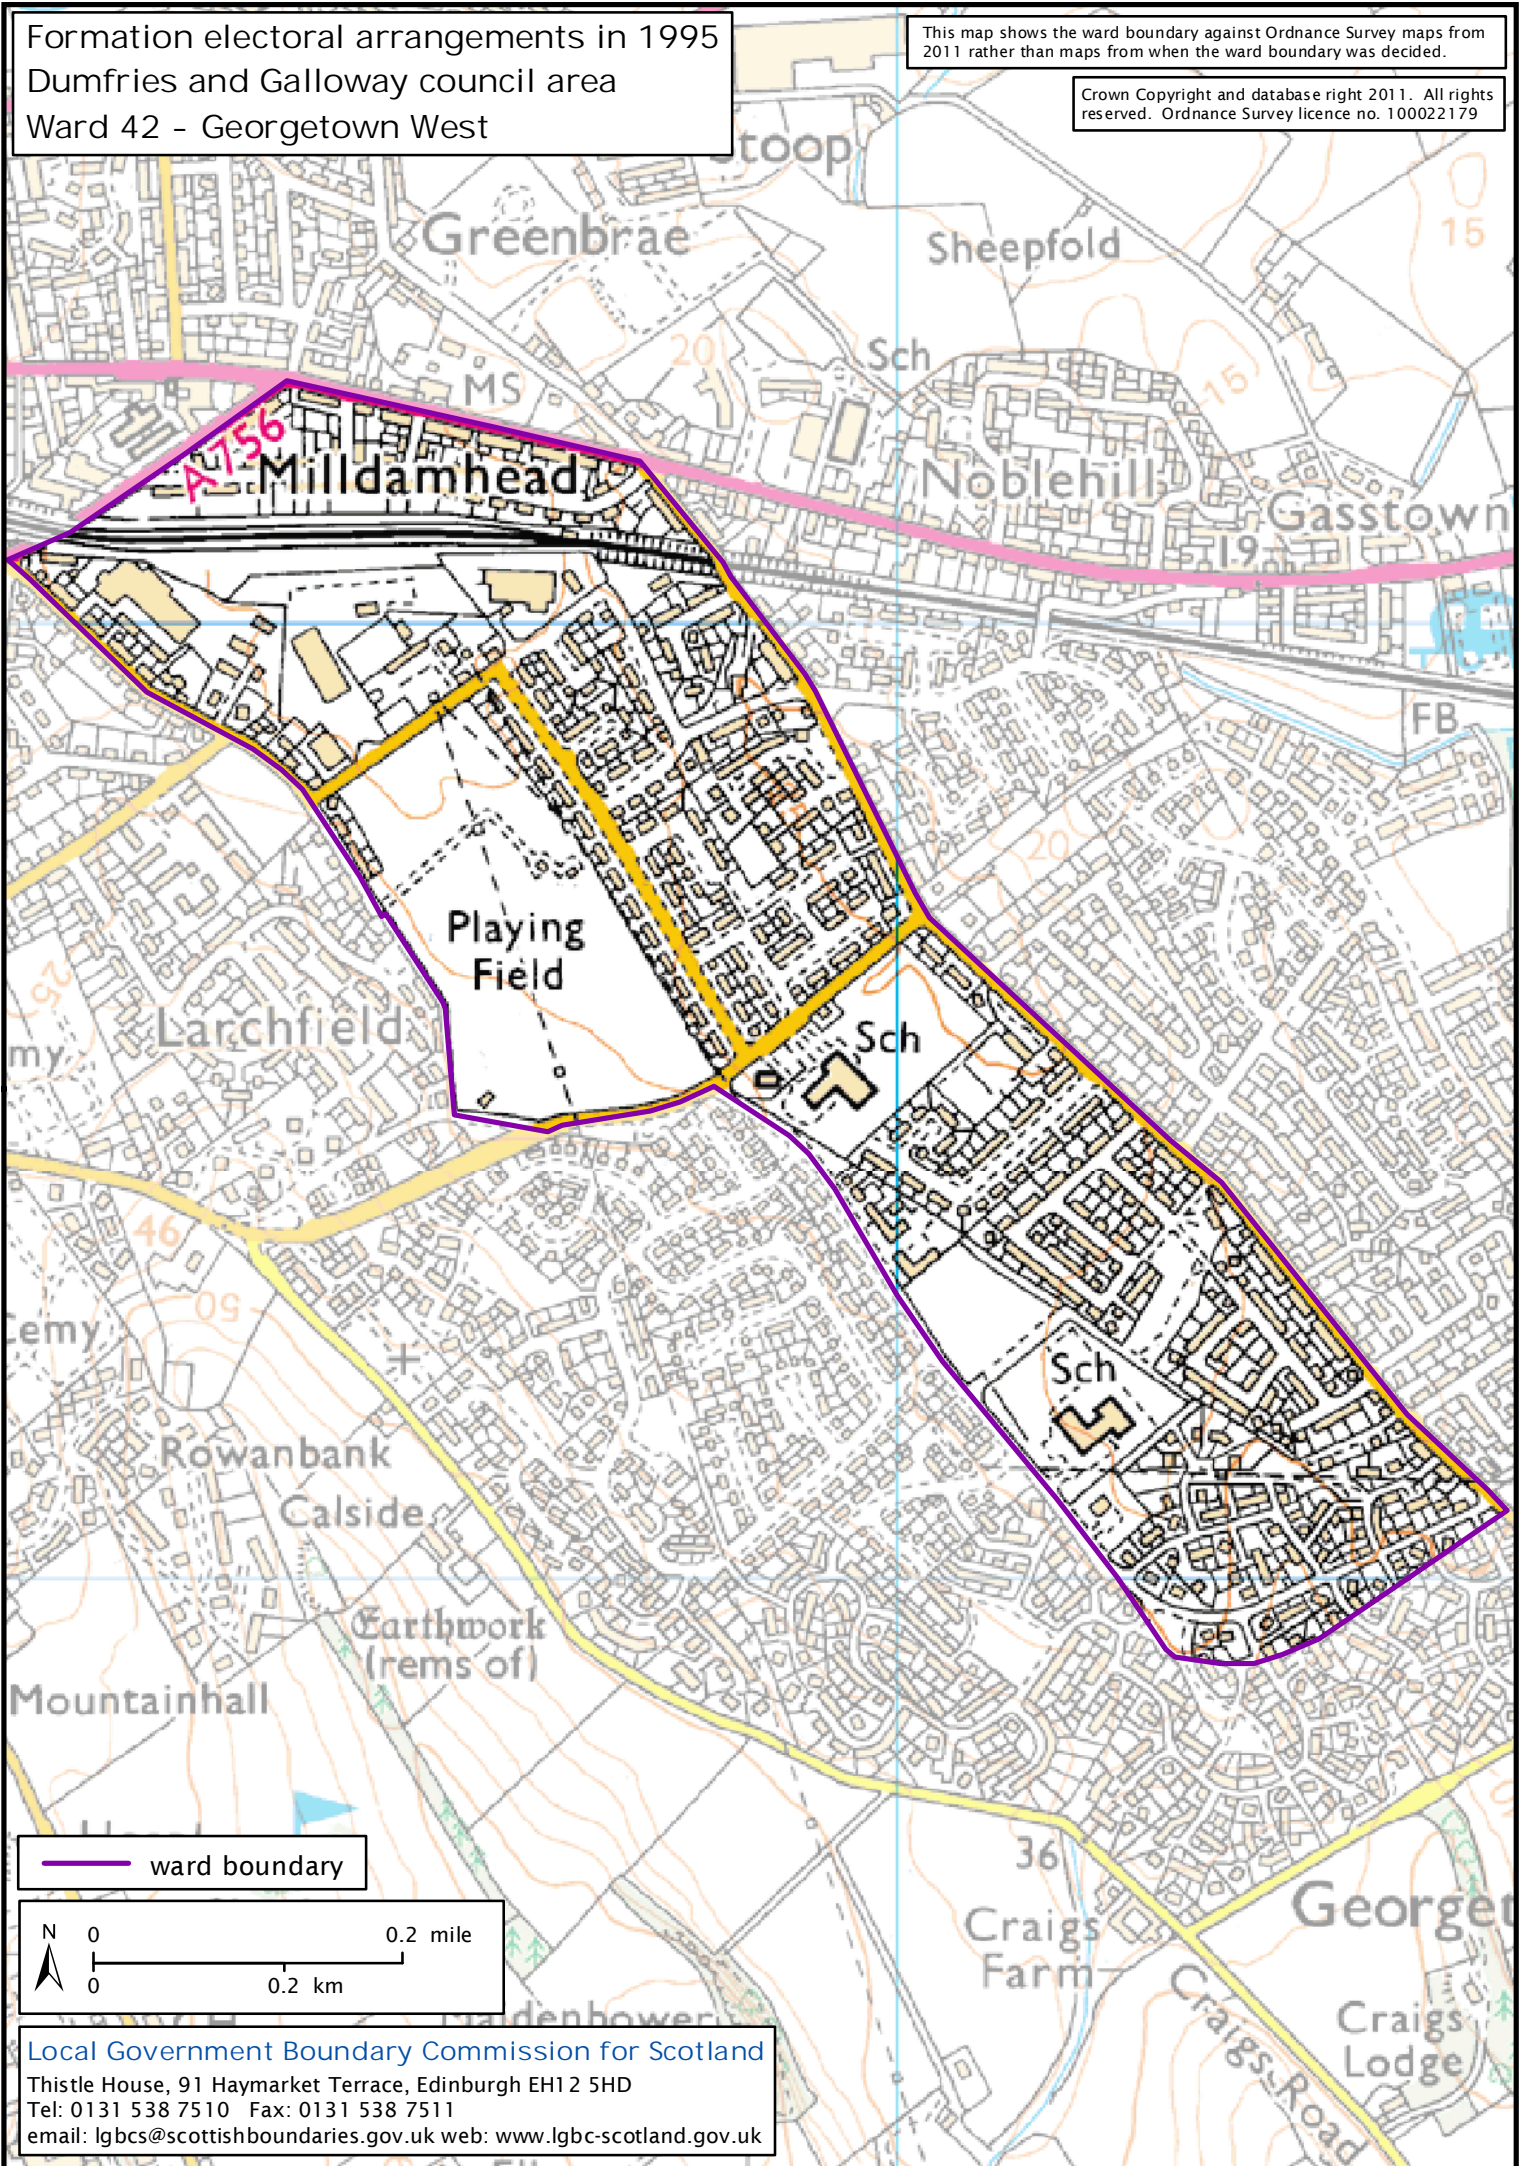

Formation electoral arrangements in 1995
Dumfries and Galloway council area
Ward 42 - Georgetown West

This map shows the ward boundary against Ordnance Survey maps from 2011 rather than maps from when the ward boundary was decided.

Crown Copyright and database right 2011. All rights reserved. Ordnance Survey licence no. 100022179

ward boundary

Local Government Boundary Commission for Scotland
Thistle House, 91 Haymarket Terrace, Edinburgh EH12 5HD
Tel: 0131 538 7510 Fax: 0131 538 7511
email: lgbc@scottishboundaries.gov.uk web: www.lgbc-scotland.gov.uk