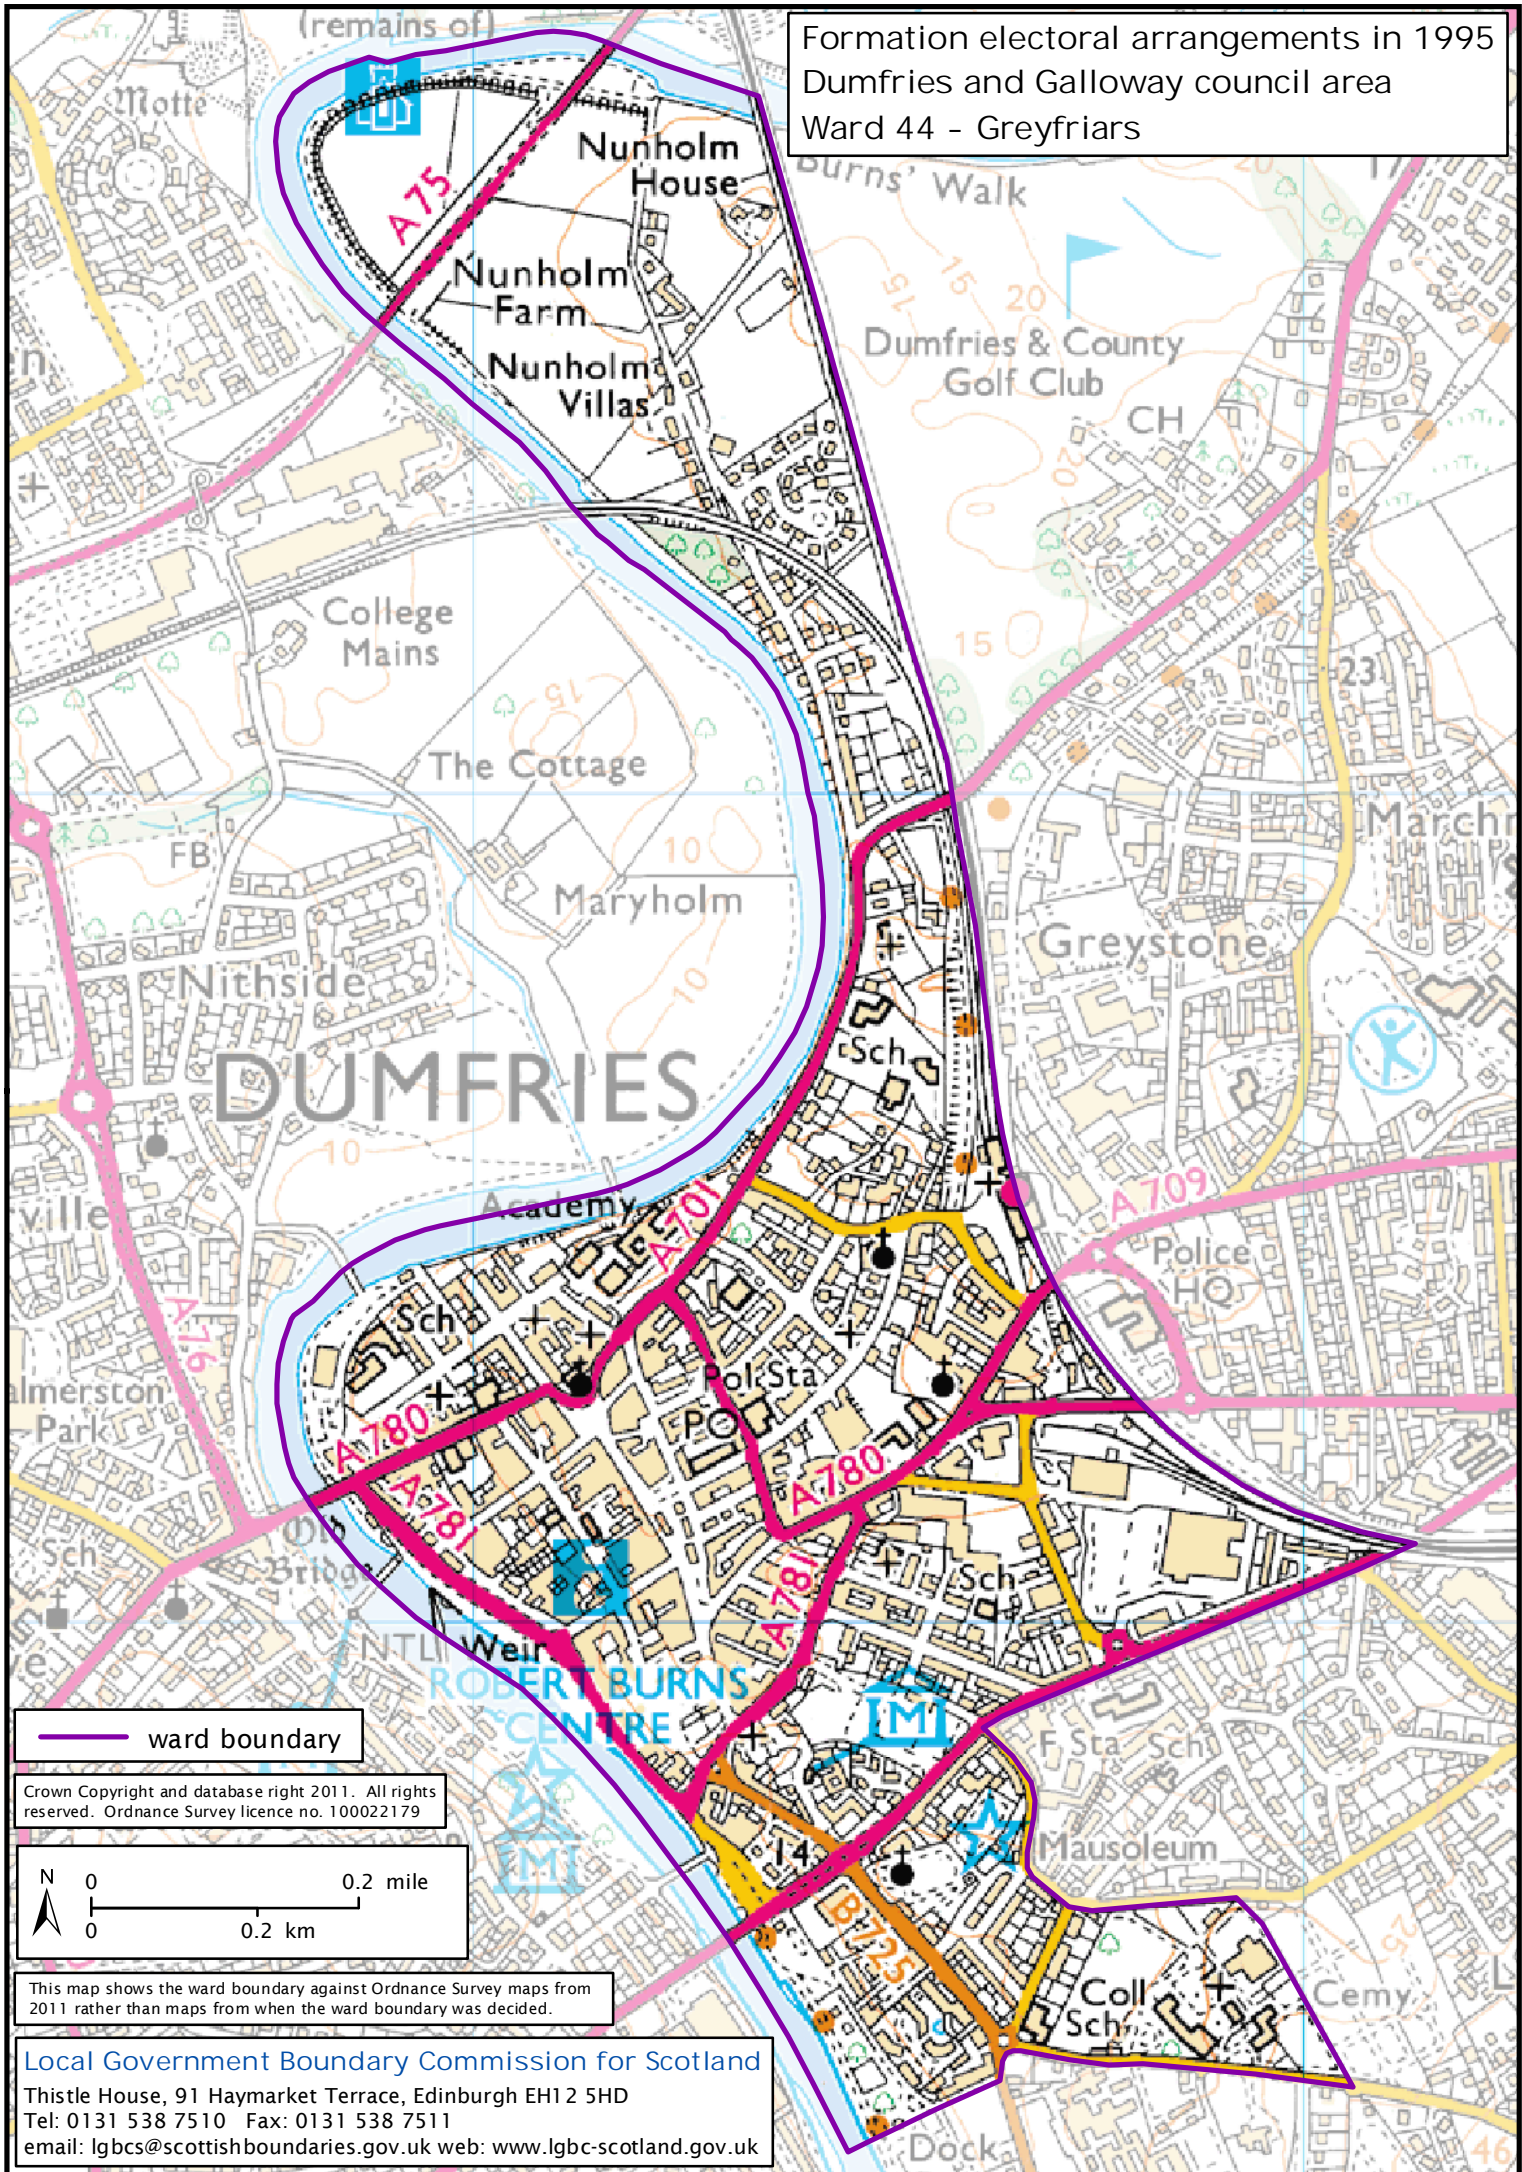

Formation electoral arrangements in 1995
 Dumfries and Galloway council area
 Ward 44 - Greyfriars

— ward boundary

Crown Copyright and database right 2011. All rights reserved. Ordnance Survey licence no. 100022179

This map shows the ward boundary against Ordnance Survey maps from 2011 rather than maps from when the ward boundary was decided.

Local Government Boundary Commission for Scotland
 Thistle House, 91 Haymarket Terrace, Edinburgh EH1 2 5HD
 Tel: 0131 538 7510 Fax: 0131 538 7511
 email: lgbc@scottishboundaries.gov.uk web: www.lgbc-scotland.gov.uk