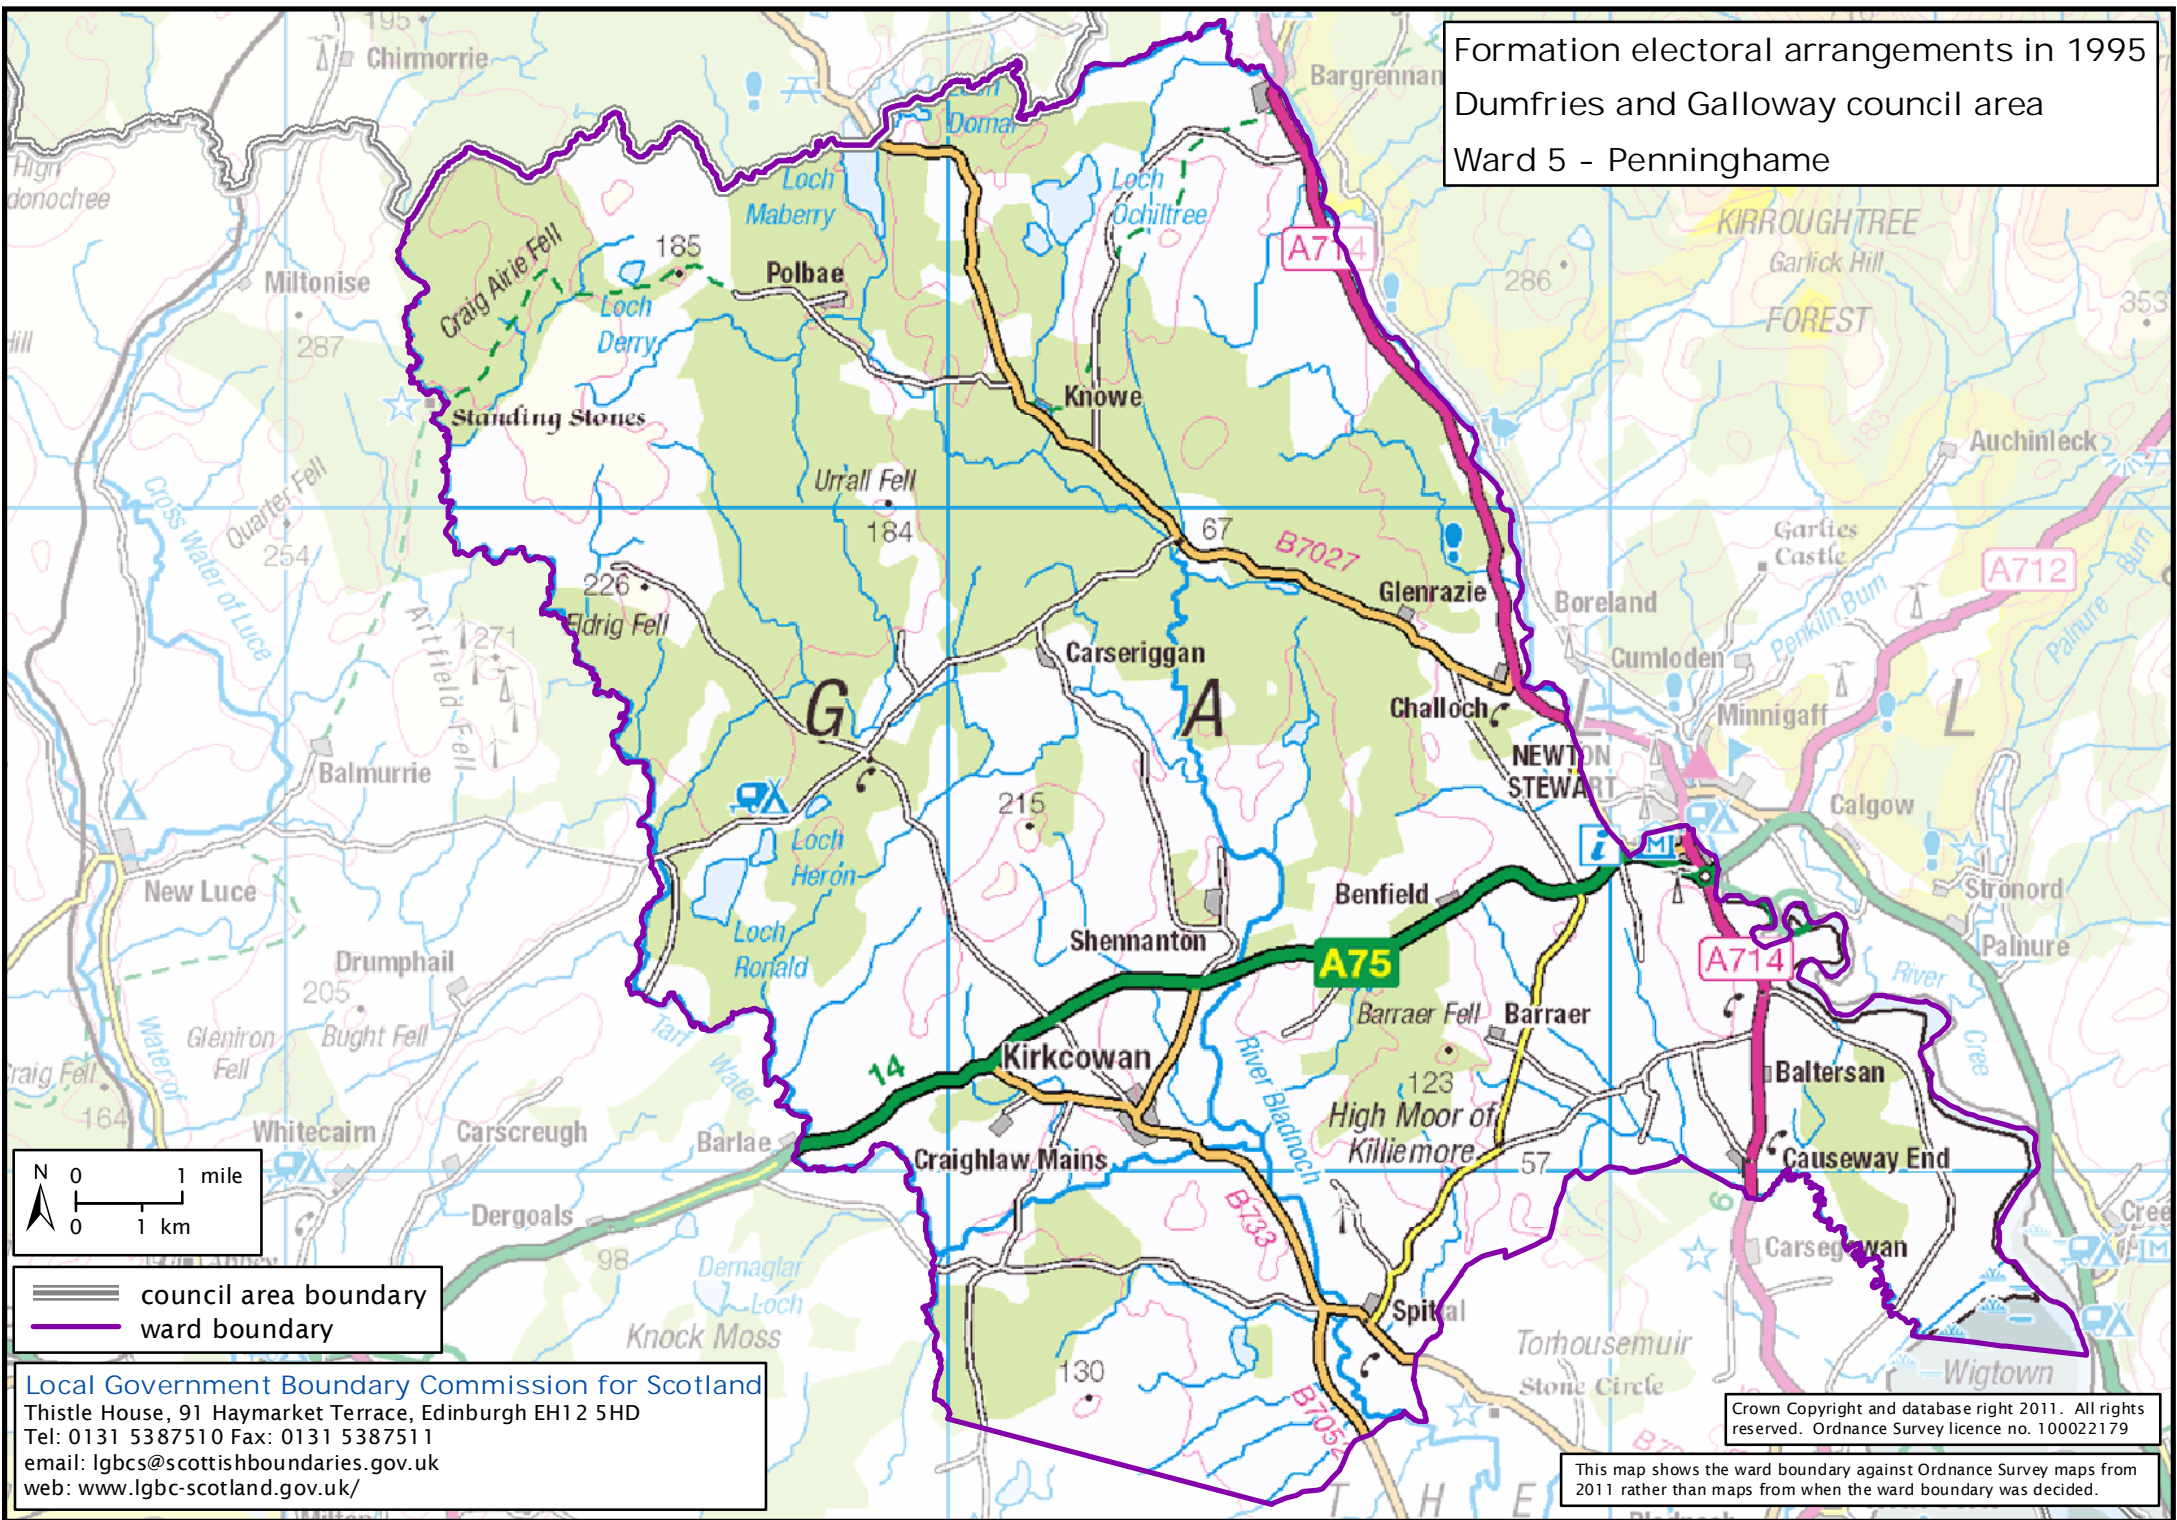

Formation electoral arrangements in 1995
 Dumfries and Galloway council area
 Ward 5 - Penninghame

council area boundary
 ward boundary

Local Government Boundary Commission for Scotland
 Thistle House, 91 Haymarket Terrace, Edinburgh EH12 5HD
 Tel: 0131 5387510 Fax: 0131 5387511
 email: lgbc@scottishboundaries.gov.uk
 web: www.lgbc-scotland.gov.uk/

Crown Copyright and database right 2011. All rights reserved. Ordnance Survey licence no. 100022179

This map shows the ward boundary against Ordnance Survey maps from 2011 rather than maps from when the ward boundary was decided.