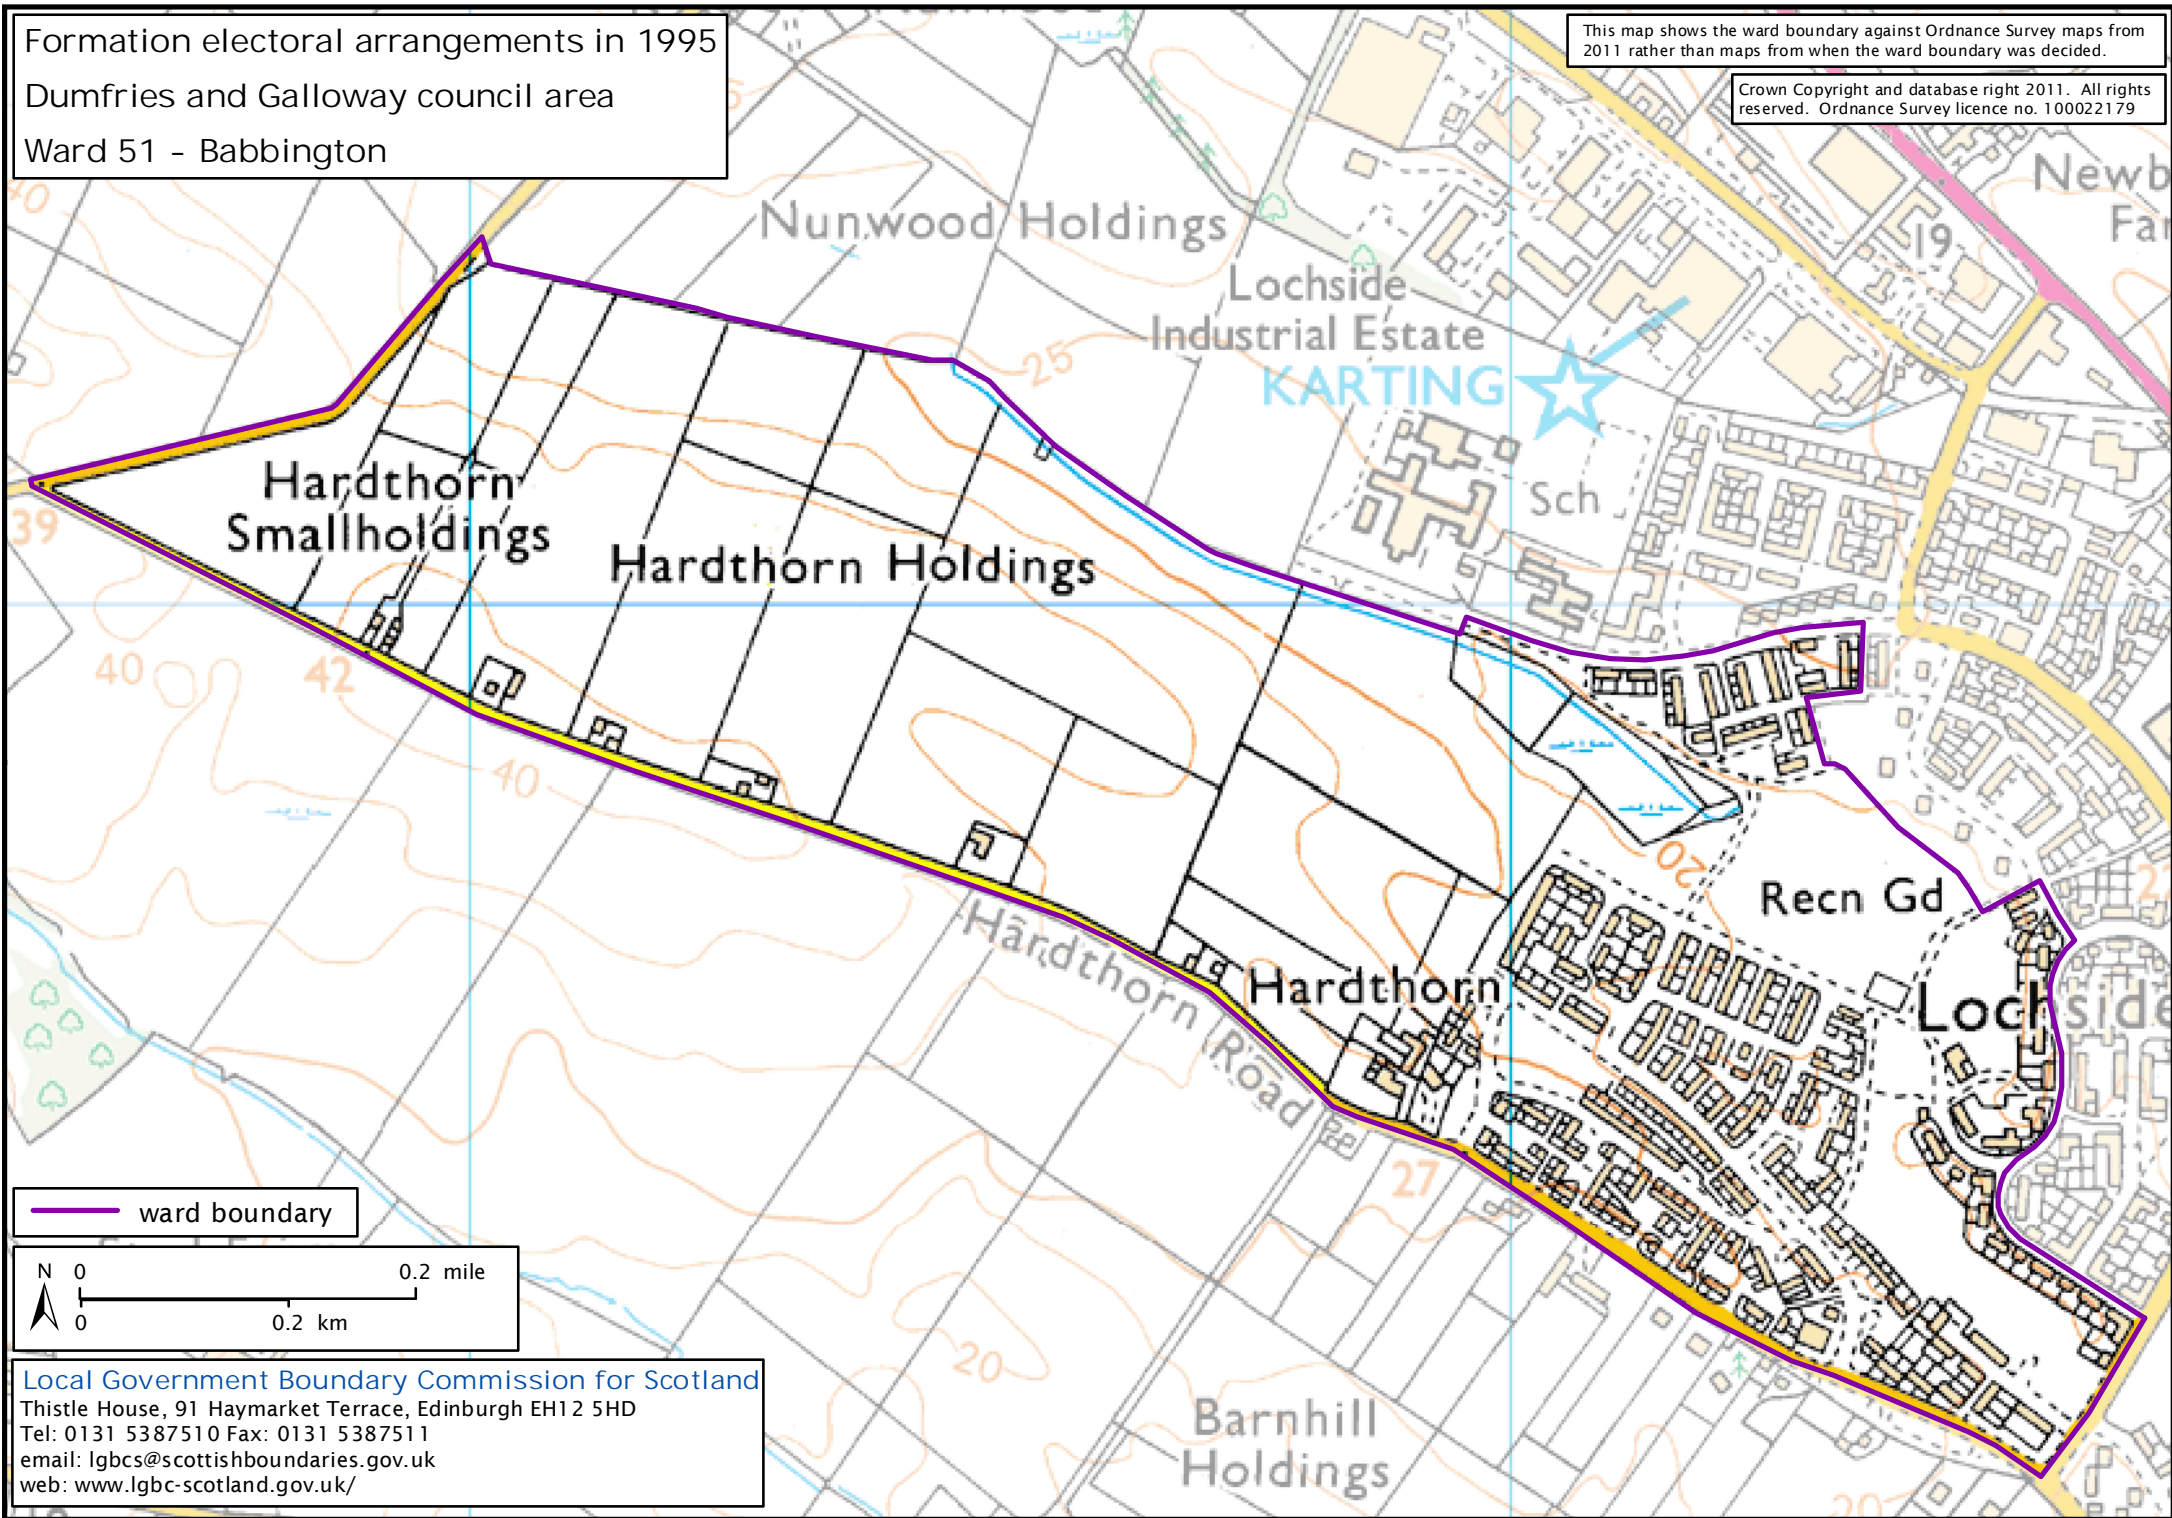

Formation electoral arrangements in 1995
Dumfries and Galloway council area
Ward 51 - Babbington

This map shows the ward boundary against Ordnance Survey maps from 2011 rather than maps from when the ward boundary was decided.

Crown Copyright and database right 2011. All rights reserved. Ordnance Survey licence no. 10002179

ward boundary

Local Government Boundary Commission for Scotland
Thistle House, 91 Haymarket Terrace, Edinburgh EH12 5HD
Tel: 0131 5387510 Fax: 0131 5387511
email: lgbc@scottishboundaries.gov.uk
web: www.lgbc-scotland.gov.uk/