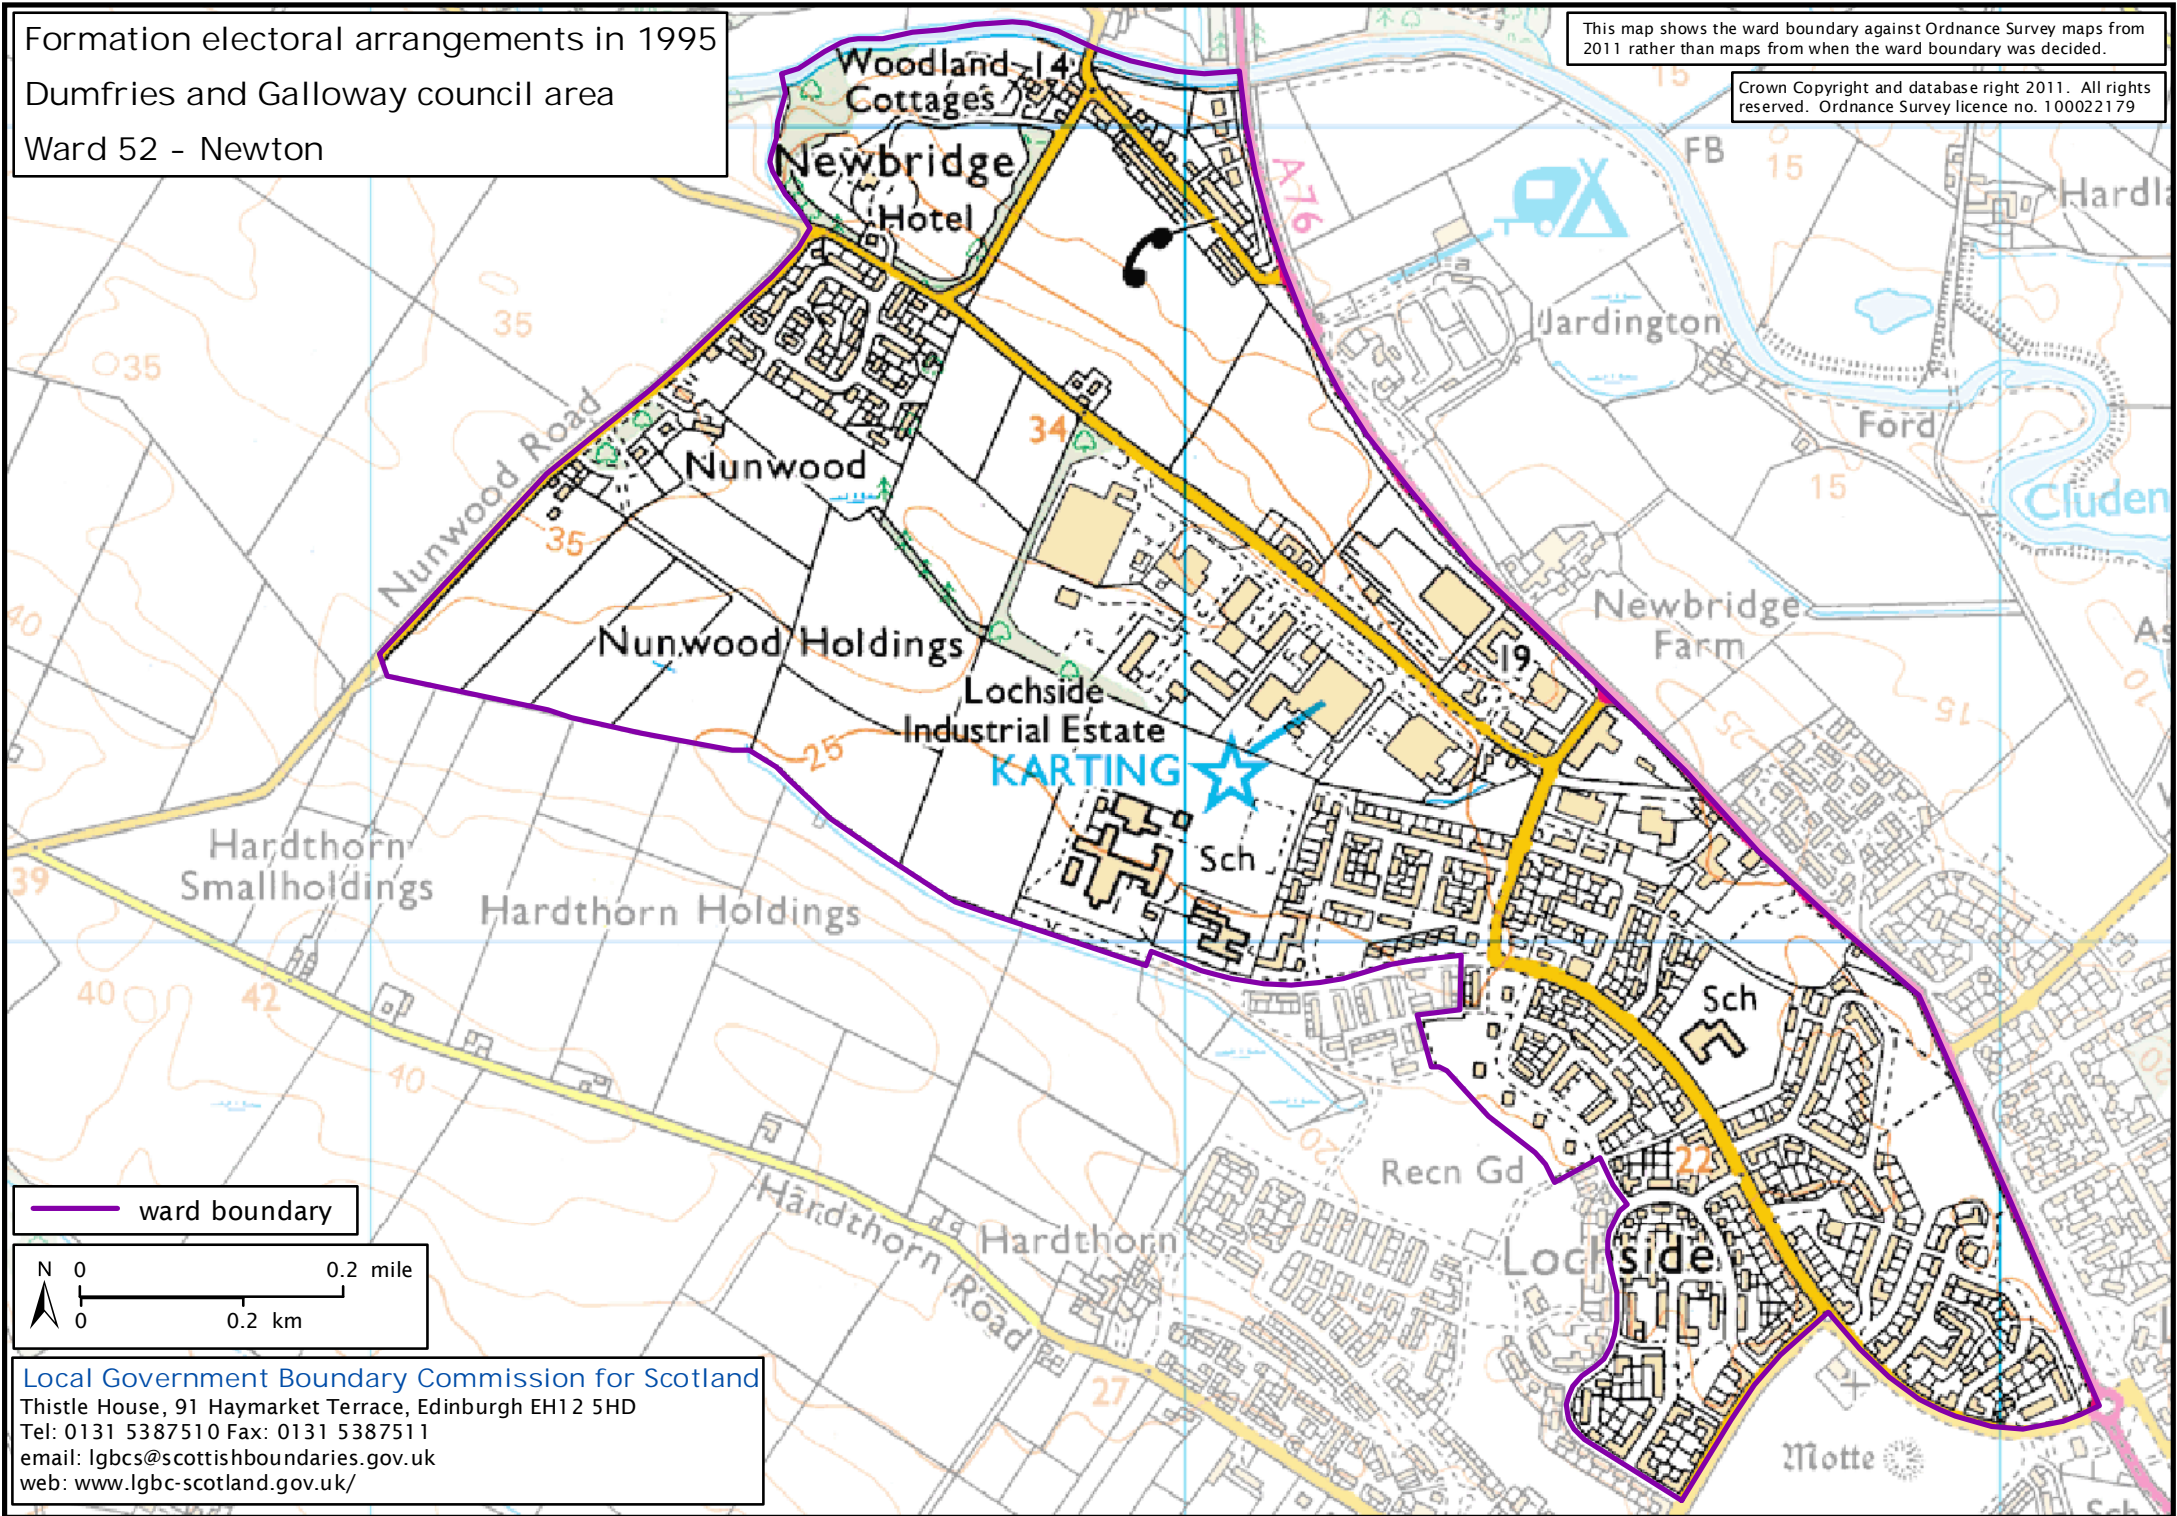

Formation electoral arrangements in 1995
Dumfries and Galloway council area
Ward 52 - Newton

This map shows the ward boundary against Ordnance Survey maps from 2011 rather than maps from when the ward boundary was decided.

Crown Copyright and database right 2011. All rights reserved. Ordnance Survey licence no. 10002179

ward boundary

Local Government Boundary Commission for Scotland
Thistle House, 91 Haymarket Terrace, Edinburgh EH12 5HD
Tel: 0131 5387510 Fax: 0131 5387511
email: lgbc@scottishboundaries.gov.uk
web: www.lgbc-scotland.gov.uk/