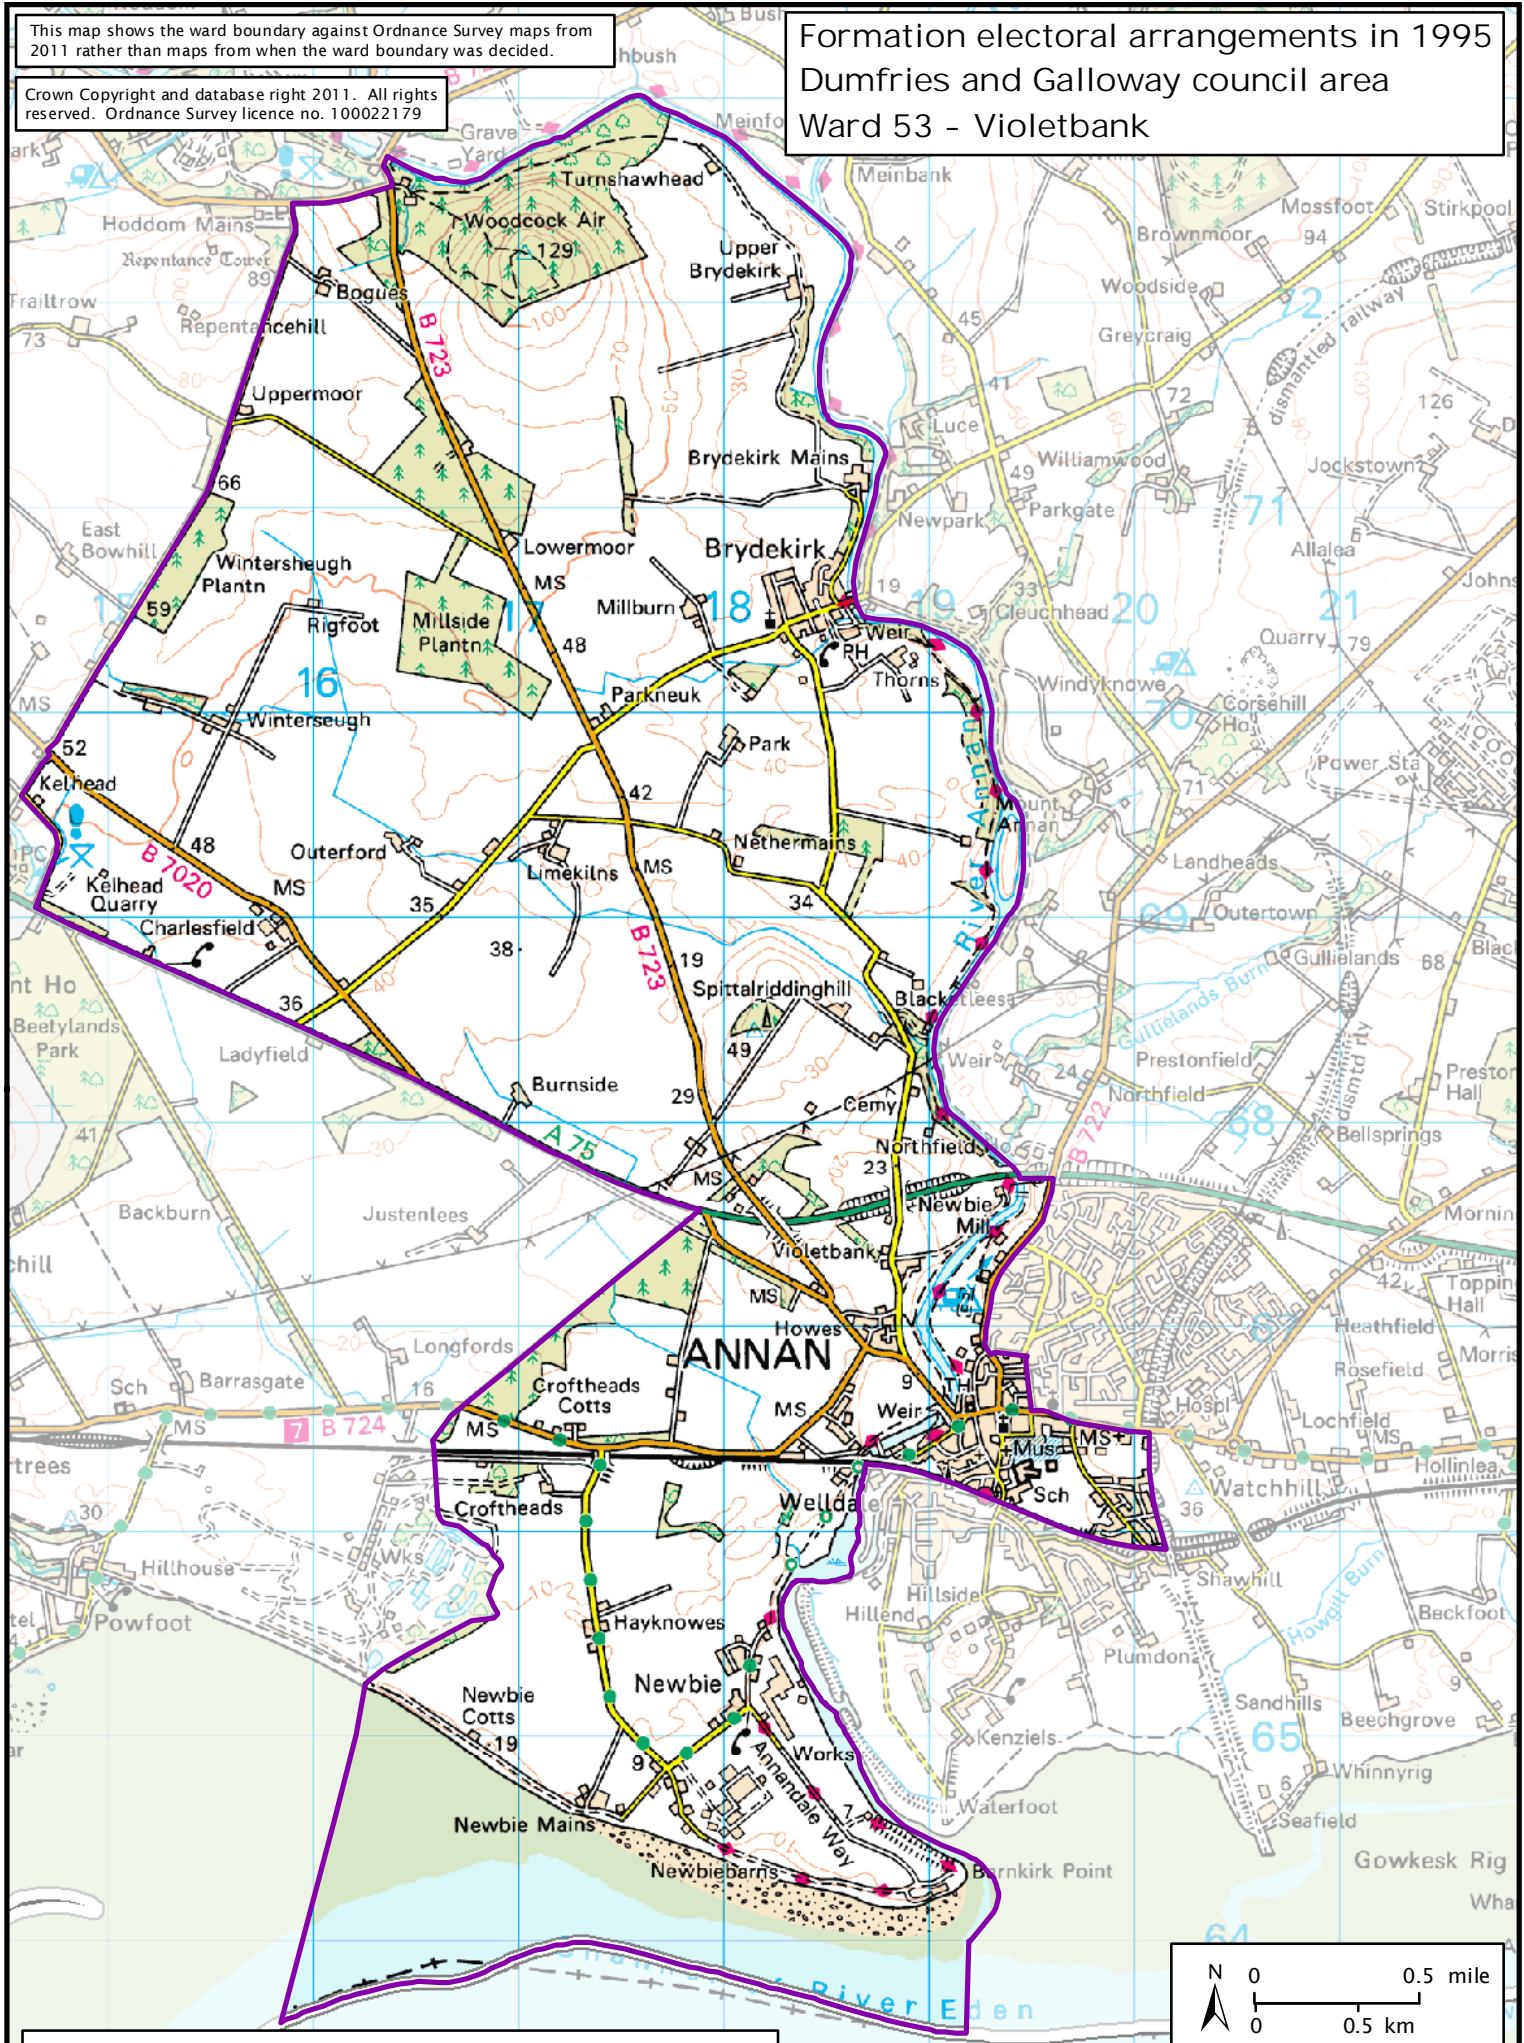

This map shows the ward boundary against Ordnance Survey maps from 2011 rather than maps from when the ward boundary was decided.

Crown Copyright and database right 2011. All rights reserved. Ordnance Survey licence no. 100022179

Formation electoral arrangements in 1995 Dumfries and Galloway council area Ward 53 - Violetbank

Local Government Boundary Commission for Scotland
Thistle House, 91 Haymarket Terrace, Edinburgh EH12 5HD
Tel: 0131 538 7510 Fax: 0131 538 7511
email: lgbcscottishboundaries.gov.uk web: www.lgbc-scotland.gov.uk

— council area boundary
— ward boundary