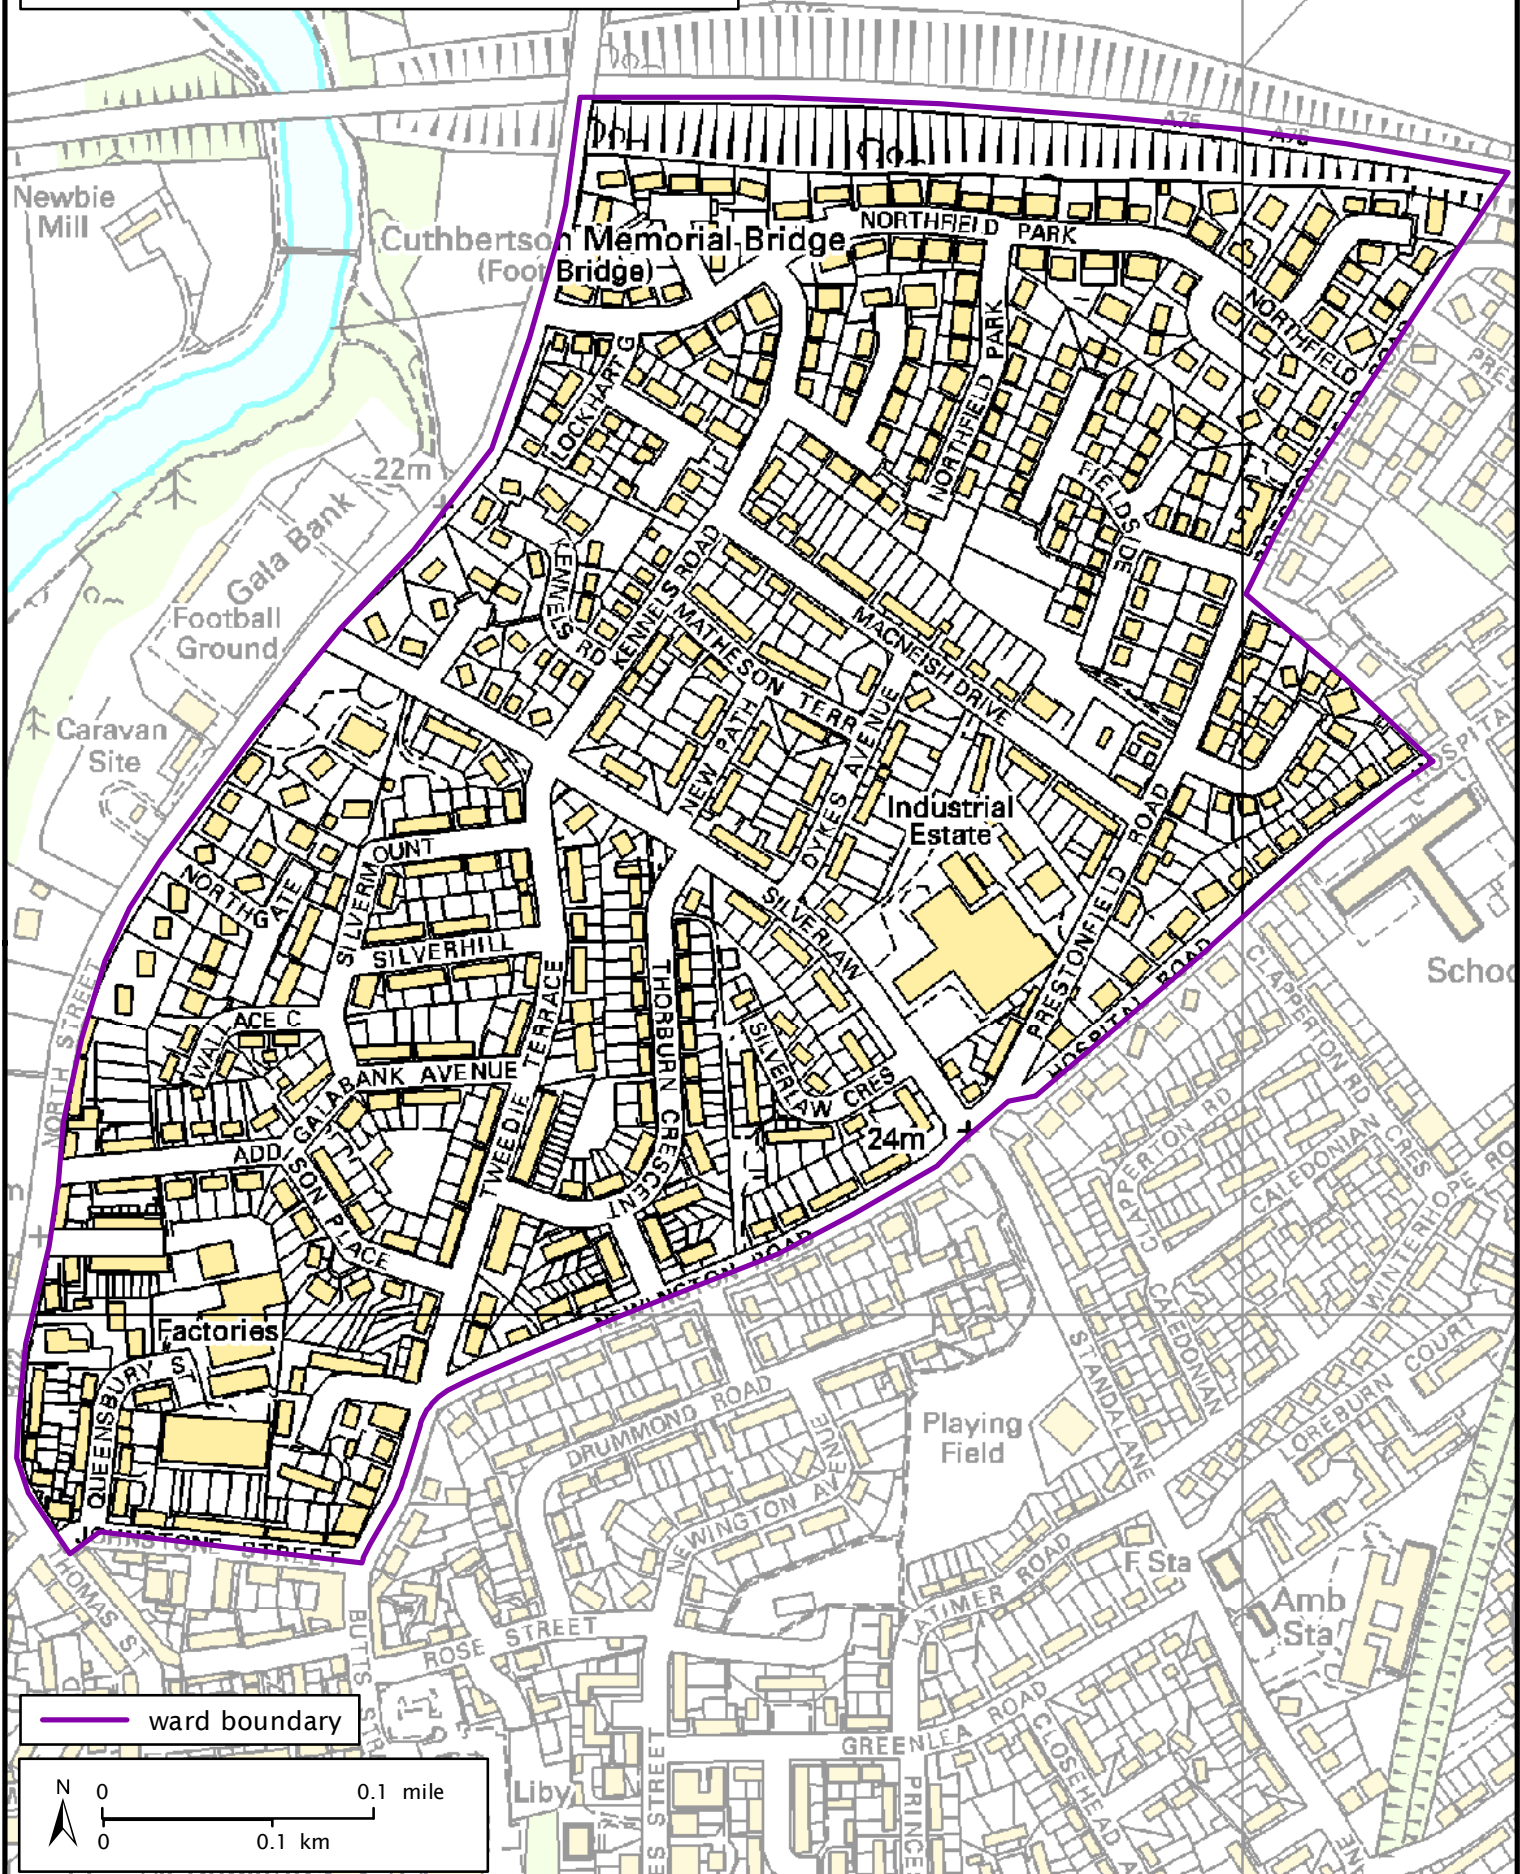

Formation electoral arrangements in 1995
 Dumfries and Galloway council area
 Ward 55 - Galabank

Local Government Boundary Commission for Scotland
 Thistle House, 91 Haymarket Terrace, Edinburgh EH12 5HD
 Tel: 0131 538 7510 Fax: 0131 538 7511
 email: lgbc@scottishboundaries.gov.uk web: www.lgbc-scotland.gov.uk

Crown Copyright and database right 2011. All rights reserved. Ordnance Survey licence no. 100022179

This map shows the ward boundary against Ordnance Survey maps from 2011 rather than maps from when the ward boundary was decided.