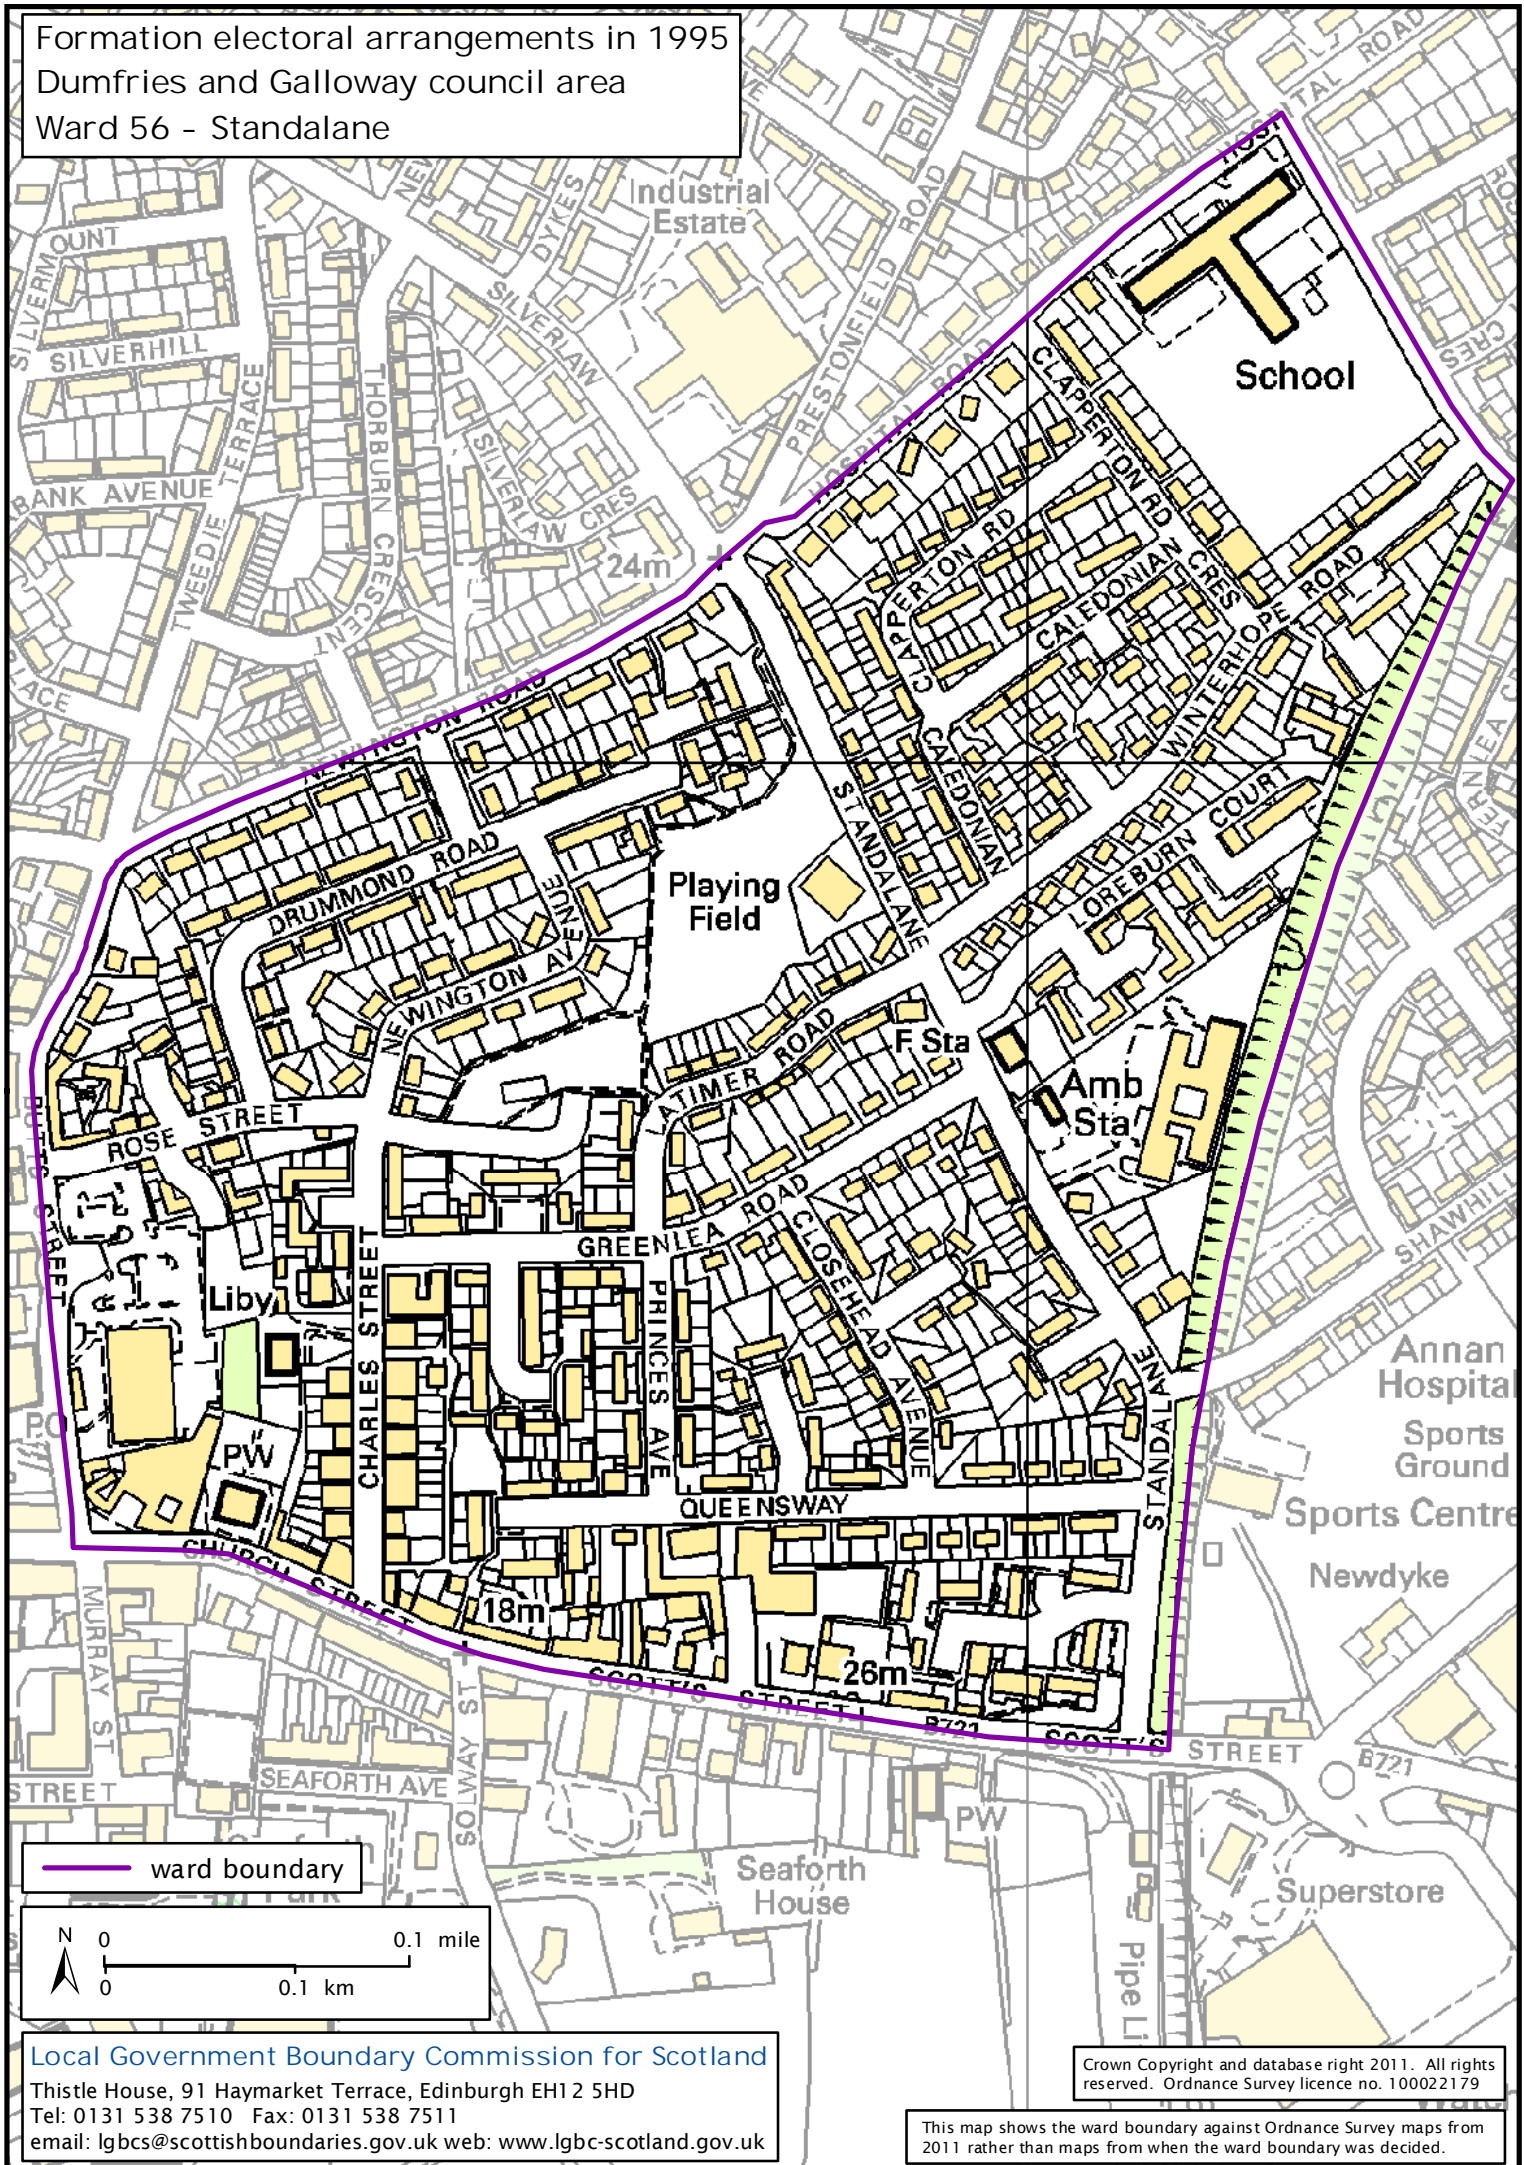

Formation electoral arrangements in 1995
 Dumfries and Galloway council area
 Ward 56 - Standalane

Local Government Boundary Commission for Scotland
 Thistle House, 91 Haymarket Terrace, Edinburgh EH12 5HD
 Tel: 0131 538 7510 Fax: 0131 538 7511
 email: lgbc@scottishboundaries.gov.uk web: www.lgbc-scotland.gov.uk

Crown Copyright and database right 2011. All rights reserved. Ordnance Survey licence no. 10002179

This map shows the ward boundary against Ordnance Survey maps from 2011 rather than maps from when the ward boundary was decided.