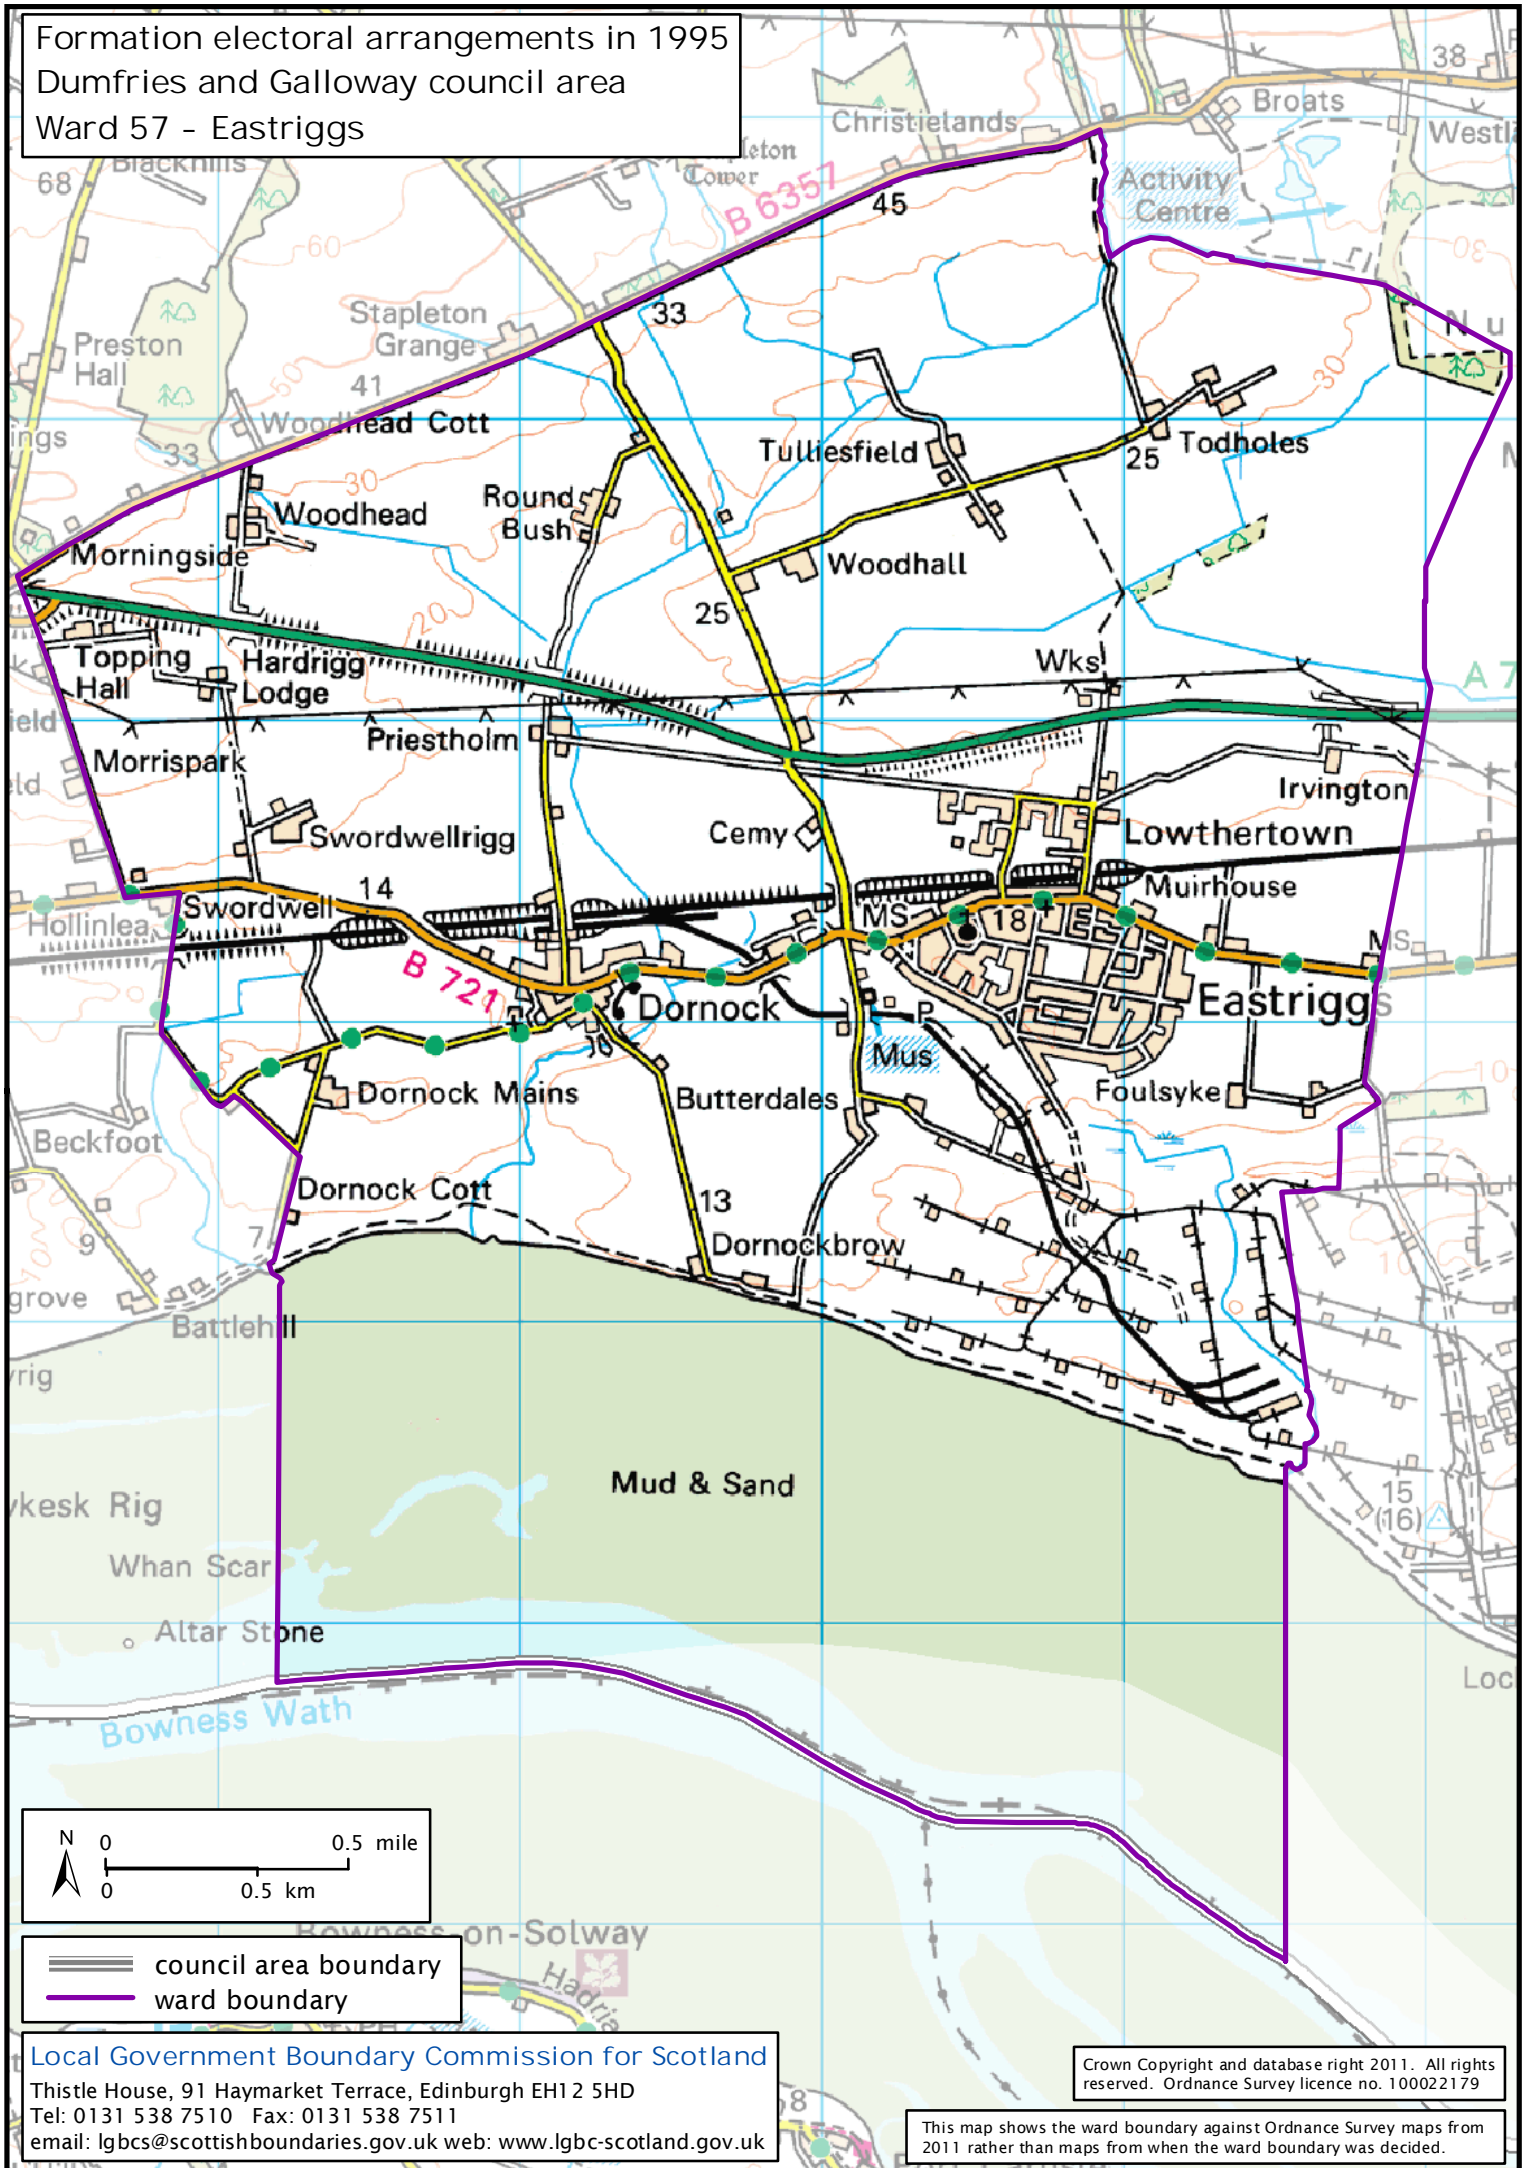

Formation electoral arrangements in 1995
 Dumfries and Galloway council area
 Ward 57 - Eastriggs

 council area boundary
 ward boundary

Local Government Boundary Commission for Scotland
 Thistle House, 91 Haymarket Terrace, Edinburgh EH12 5HD
 Tel: 0131 538 7510 Fax: 0131 538 7511
 email: lgbc@scottishboundaries.gov.uk web: www.lgbc-scotland.gov.uk

Crown Copyright and database right 2011. All rights reserved. Ordnance Survey licence no. 100022179

This map shows the ward boundary against Ordnance Survey maps from 2011 rather than maps from when the ward boundary was decided.