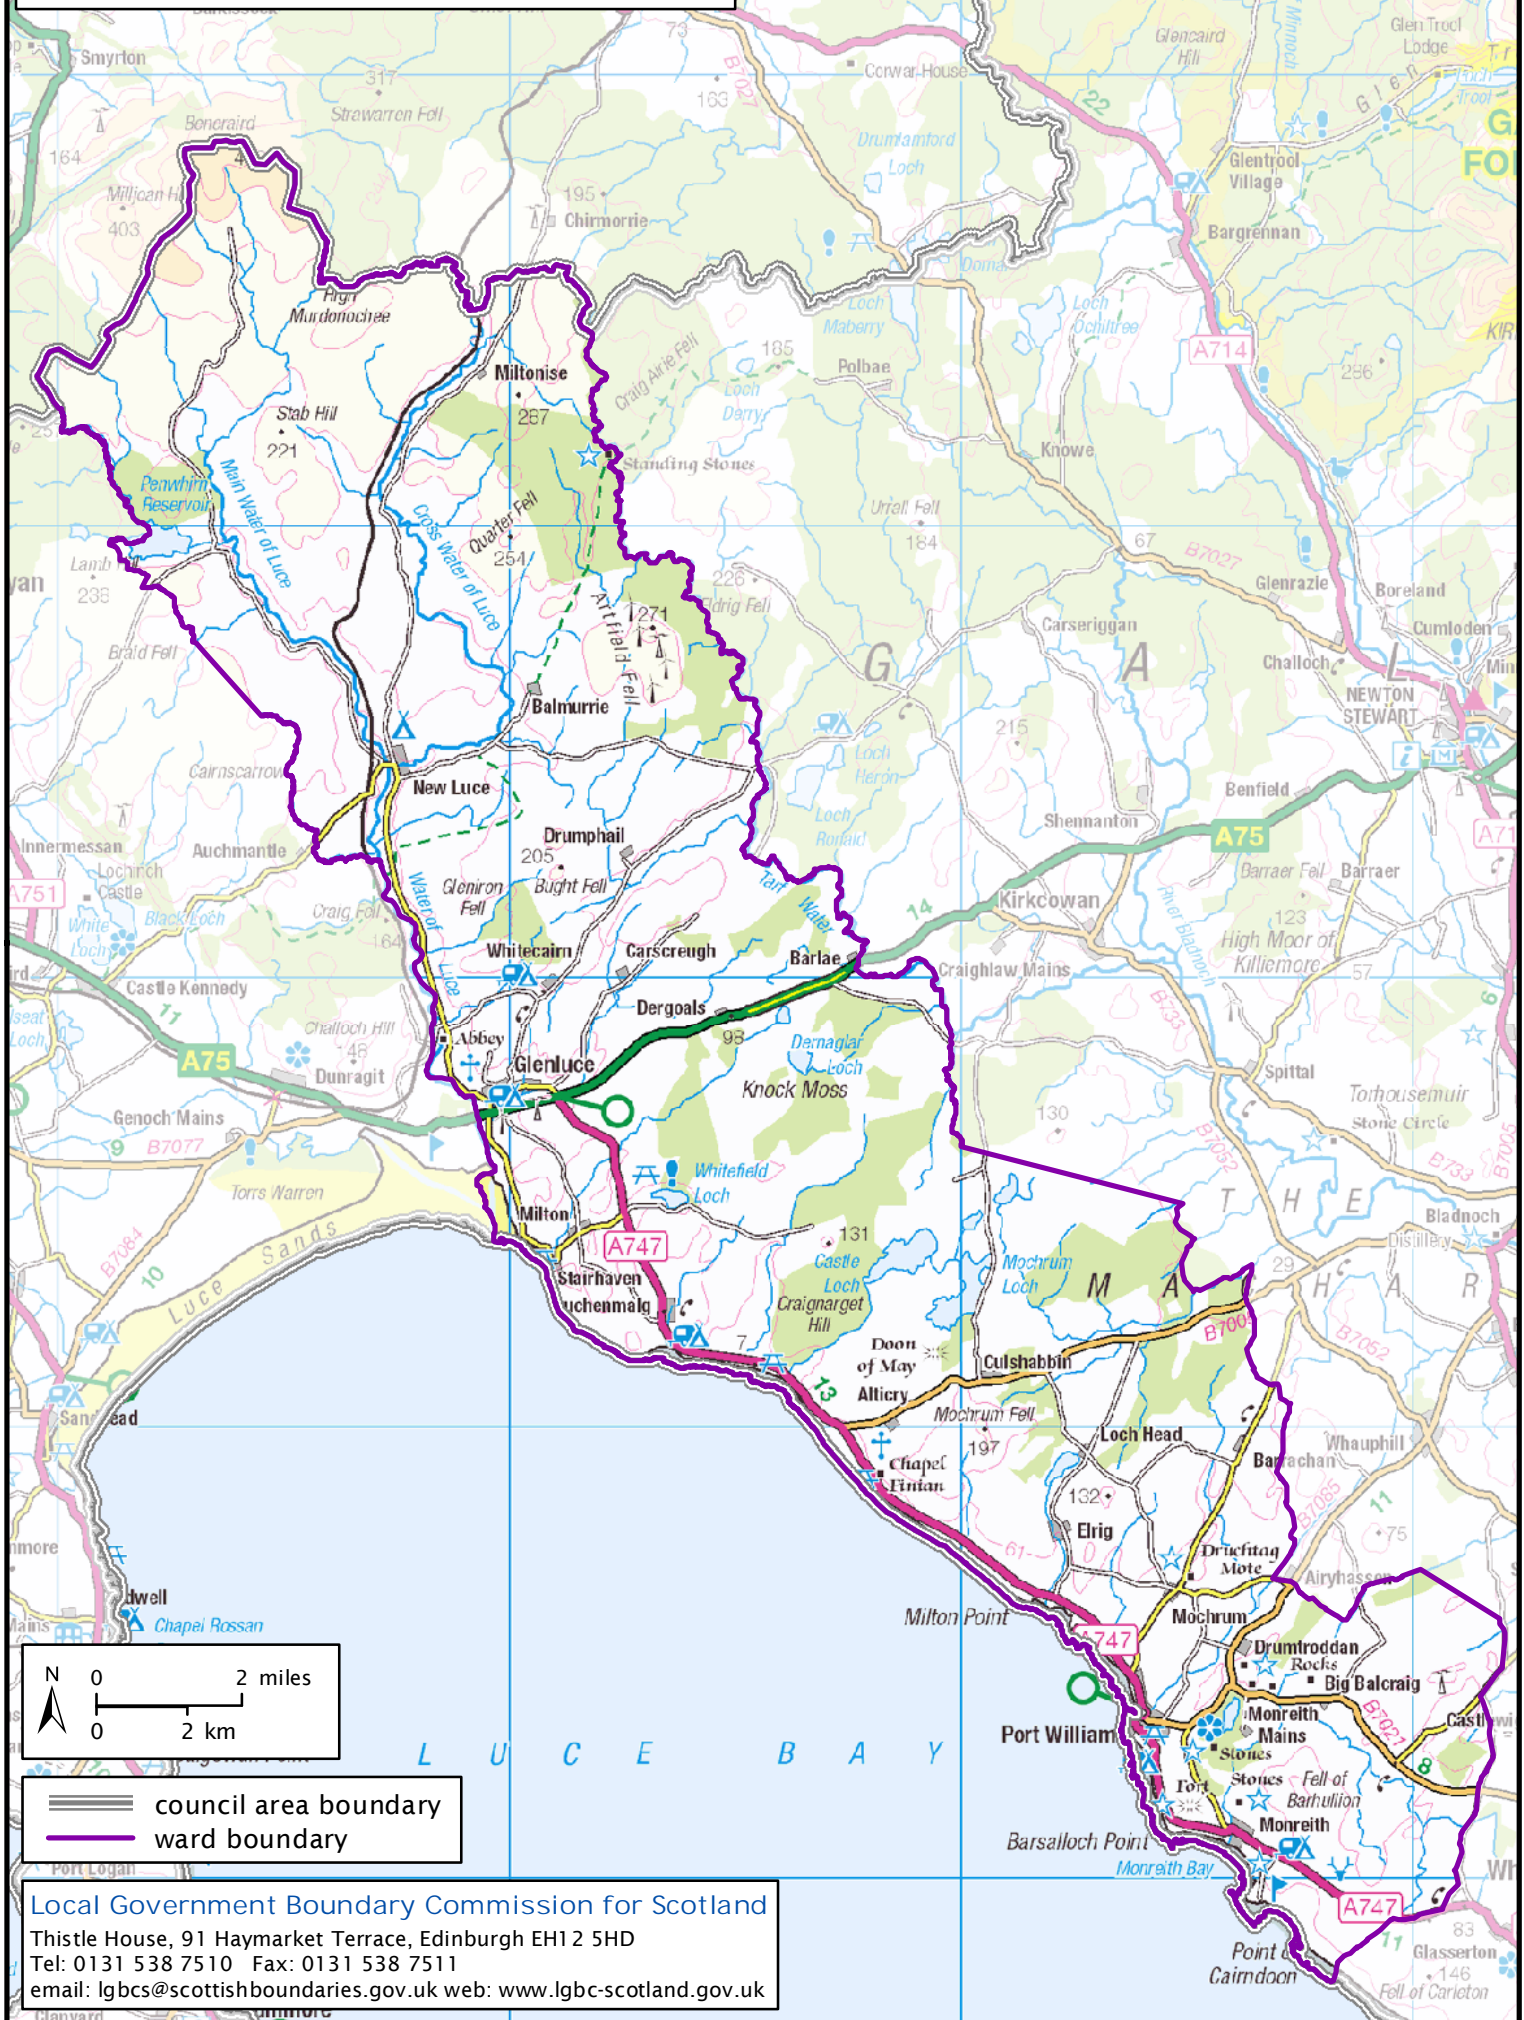

Formation electoral arrangements in 1995
 Dumfries and Galloway council area
 Ward 6 - Luce

This map shows the ward boundary against Ordnance Survey maps from 2011 rather than maps from when the ward boundary was decided.

Crown Copyright and database right 2011. All rights reserved. Ordnance Survey licence no. 100022179

Local Government Boundary Commission for Scotland
 Thistle House, 91 Haymarket Terrace, Edinburgh EH12 5HD
 Tel: 0131 538 7510 Fax: 0131 538 7511
 email: lgbc@scottishboundaries.gov.uk web: www.lgbc-scotland.gov.uk