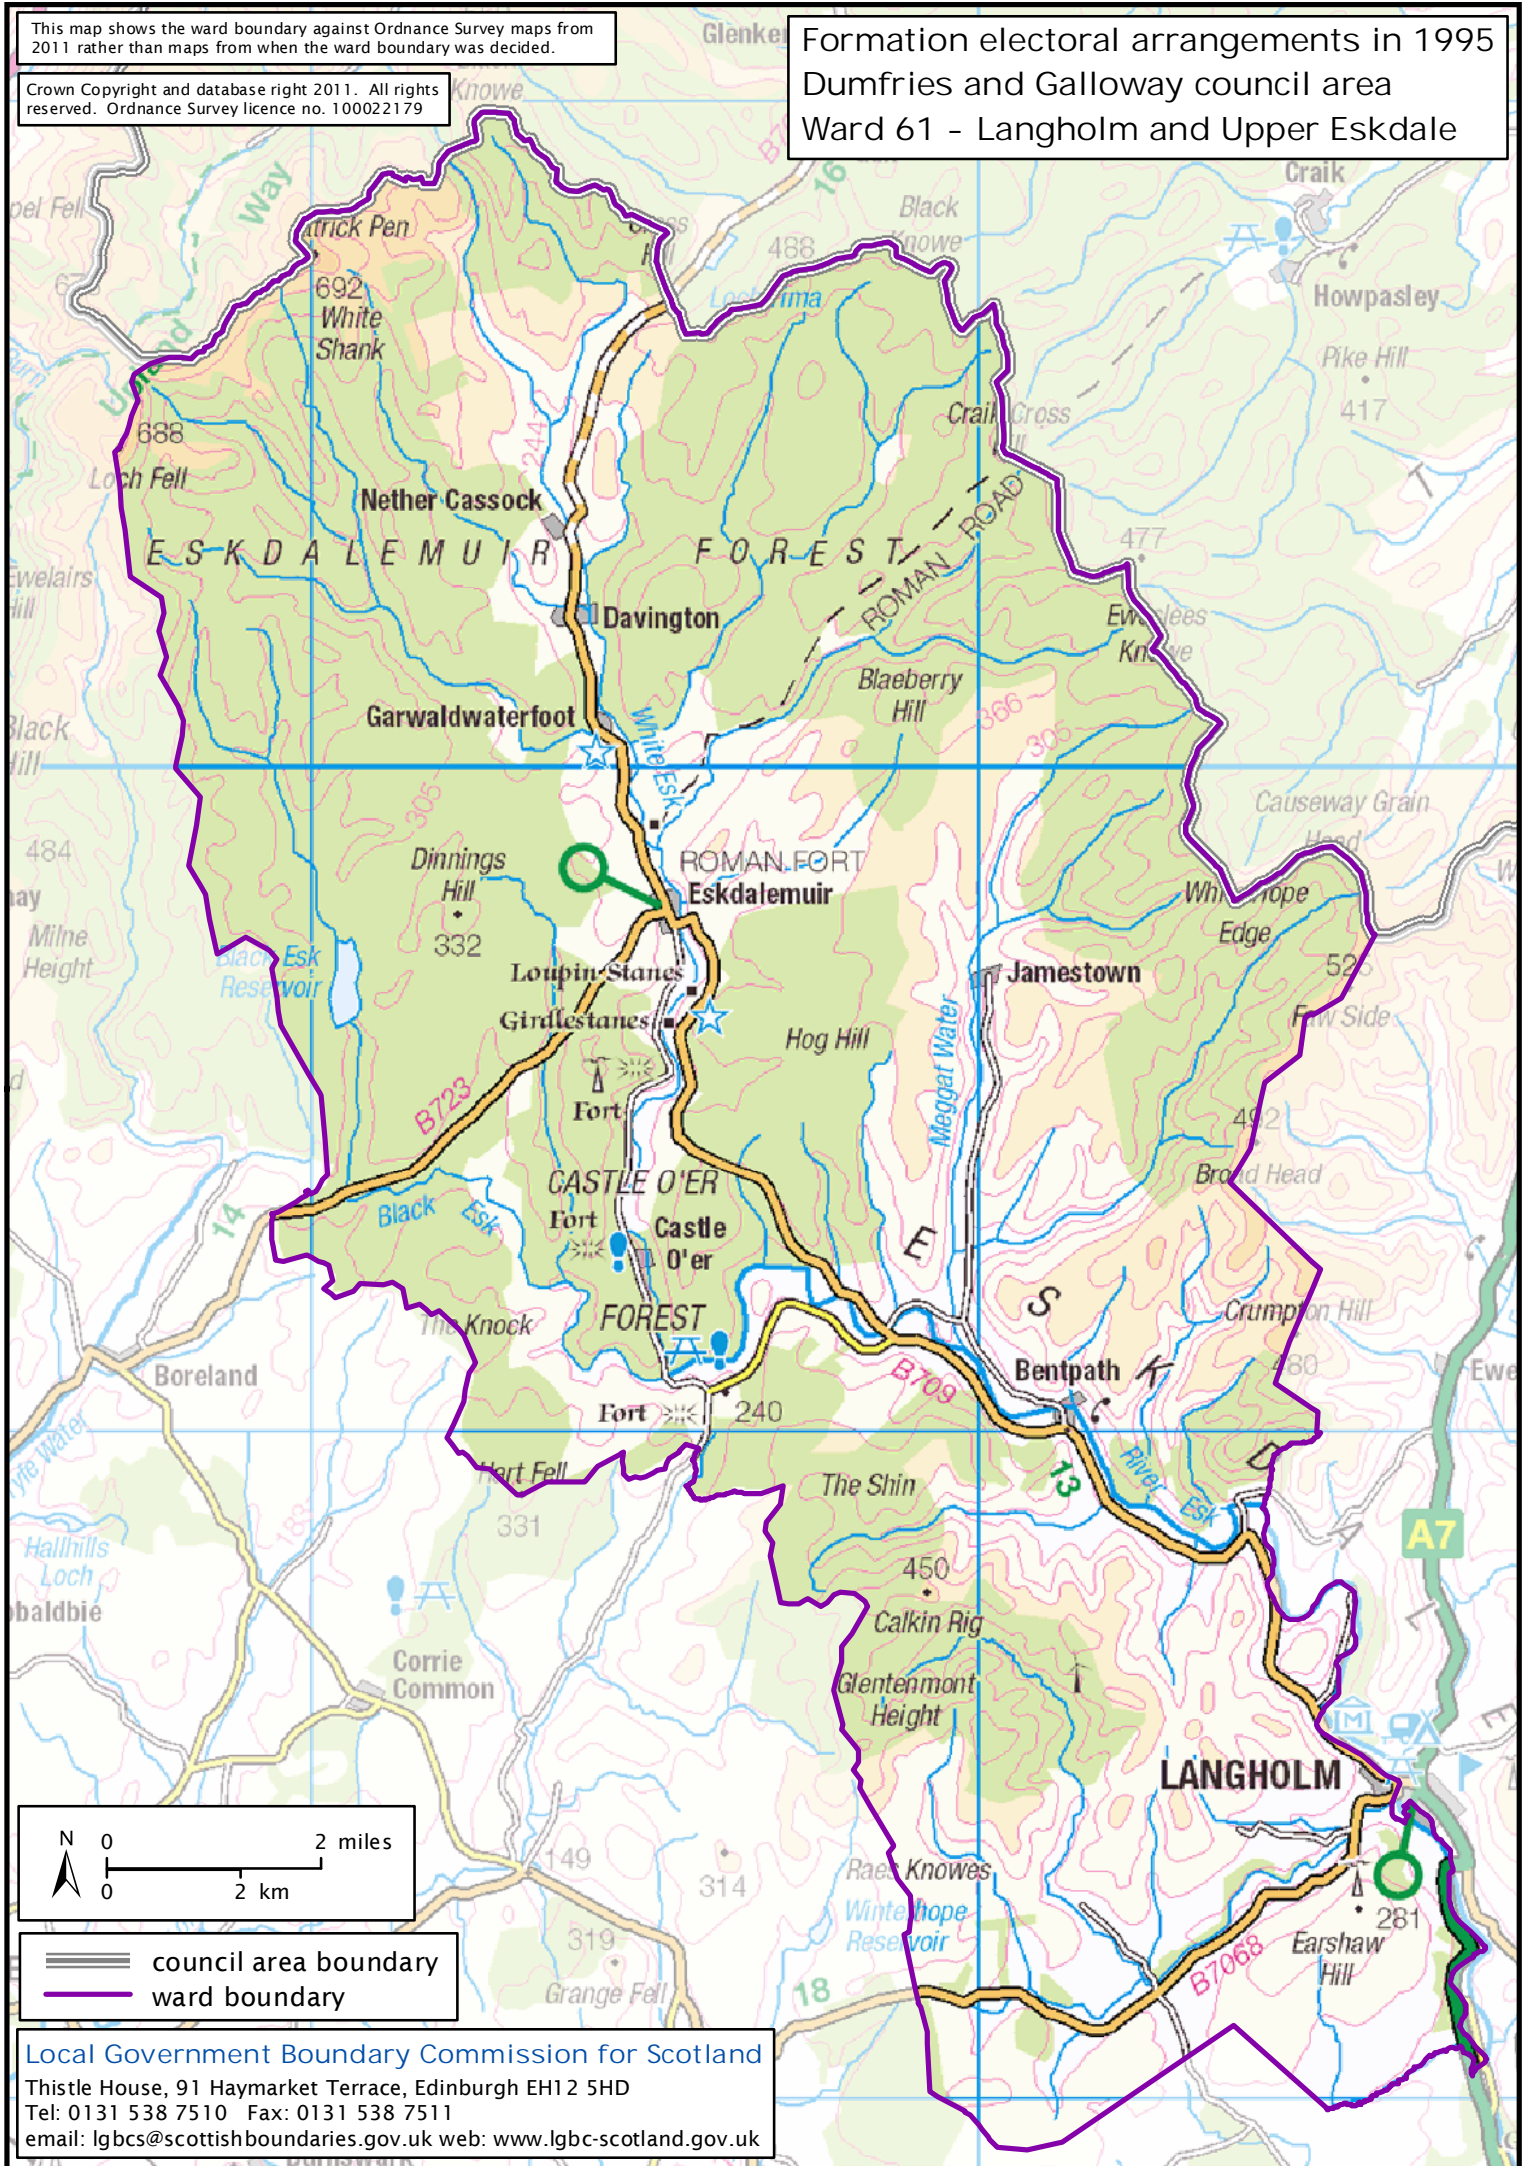

This map shows the ward boundary against Ordnance Survey maps from 2011 rather than maps from when the ward boundary was decided.

Crown Copyright and database right 2011. All rights reserved. Ordnance Survey licence no. 100022179

Formation electoral arrangements in 1995
Dumfries and Galloway council area
Ward 61 - Langholm and Upper Eskdale

==== council area boundary
—— ward boundary

Local Government Boundary Commission for Scotland
Thistle House, 91 Haymarket Terrace, Edinburgh EH12 5HD
Tel: 0131 538 7510 Fax: 0131 538 7511
email: lgbcscottishboundaries.gov.uk web: www.lgbc-scotland.gov.uk