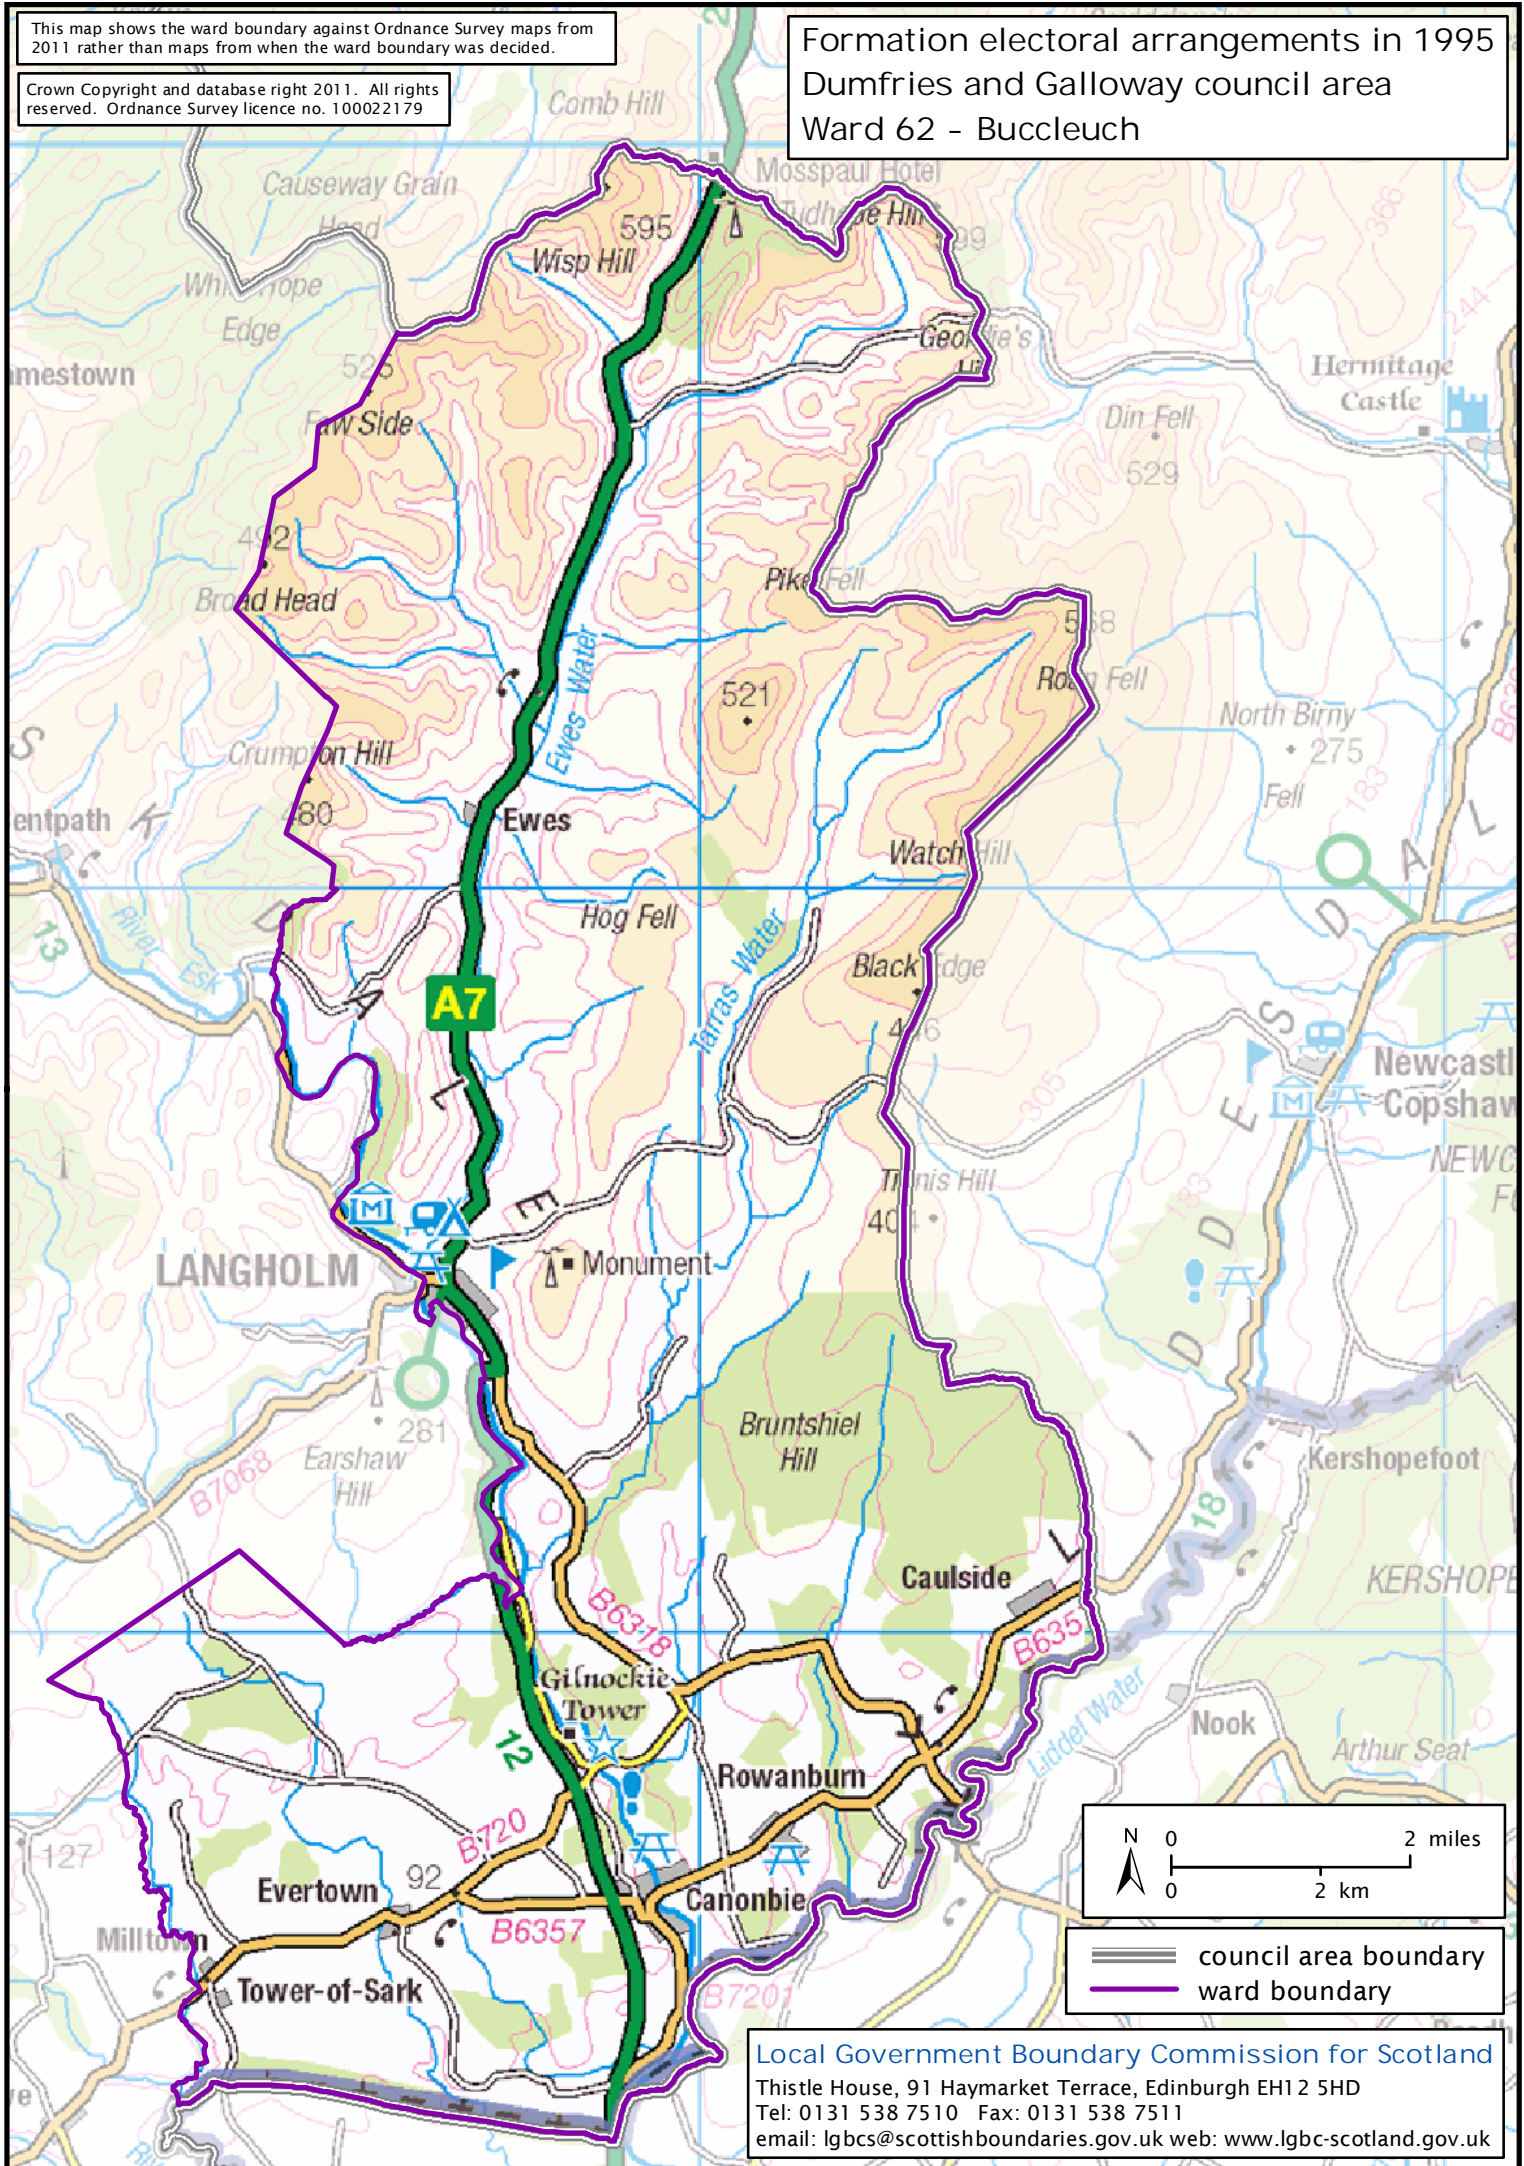

This map shows the ward boundary against Ordnance Survey maps from 2011 rather than maps from when the ward boundary was decided.

Crown Copyright and database right 2011. All rights reserved. Ordnance Survey licence no. 100022179

# Formation electoral arrangements in 1995 Dumfries and Galloway council area Ward 62 - Buccleuch

Local Government Boundary Commission for Scotland  
Thistle House, 91 Haymarket Terrace, Edinburgh EH1 2 5HD  
Tel: 0131 538 7510 Fax: 0131 538 7511  
email: lgbcsc@scottishboundaries.gov.uk web: www.lgbc-scotland.gov.uk