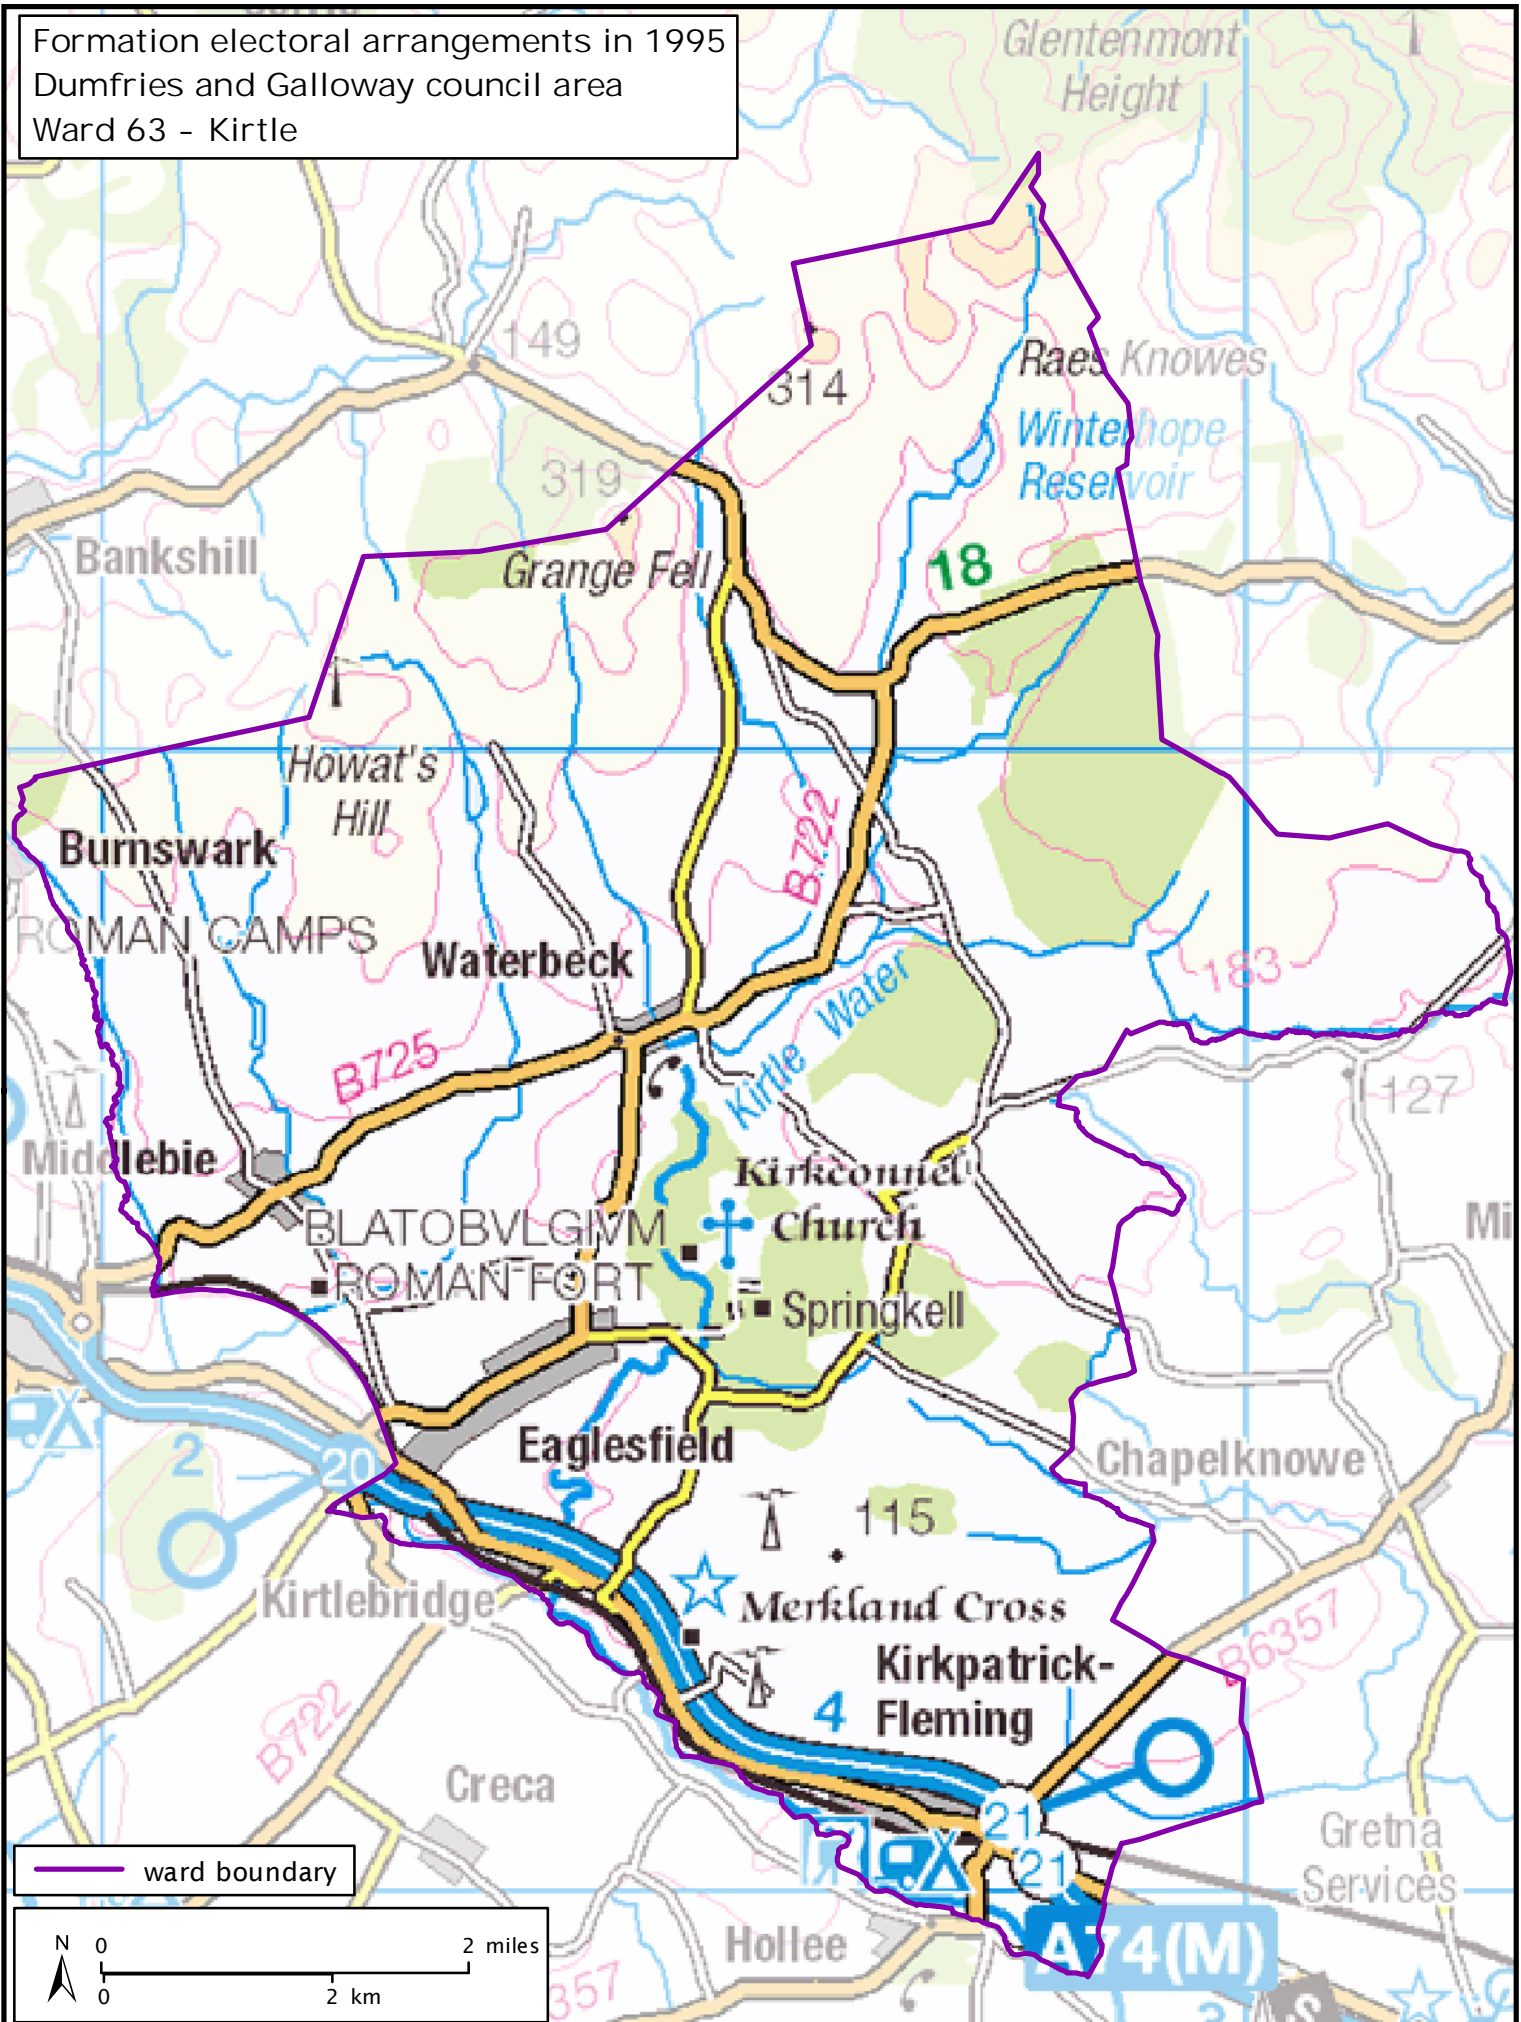

Formation electoral arrangements in 1995
 Dumfries and Galloway council area
 Ward 63 - Kirtle

ward boundary

Local Government Boundary Commission for Scotland
 Thistle House, 91 Haymarket Terrace, Edinburgh EH1 2 5HD
 Tel: 0131 538 7510 Fax: 0131 538 7511
 email: lgbc@scottishboundaries.gov.uk web: www.lgbc-scotland.gov.uk

Crown Copyright and database right 2011. All rights reserved. Ordnance Survey licence no. 100022179

This map shows the ward boundary against Ordnance Survey maps from 2011 rather than maps from when the ward boundary was decided.