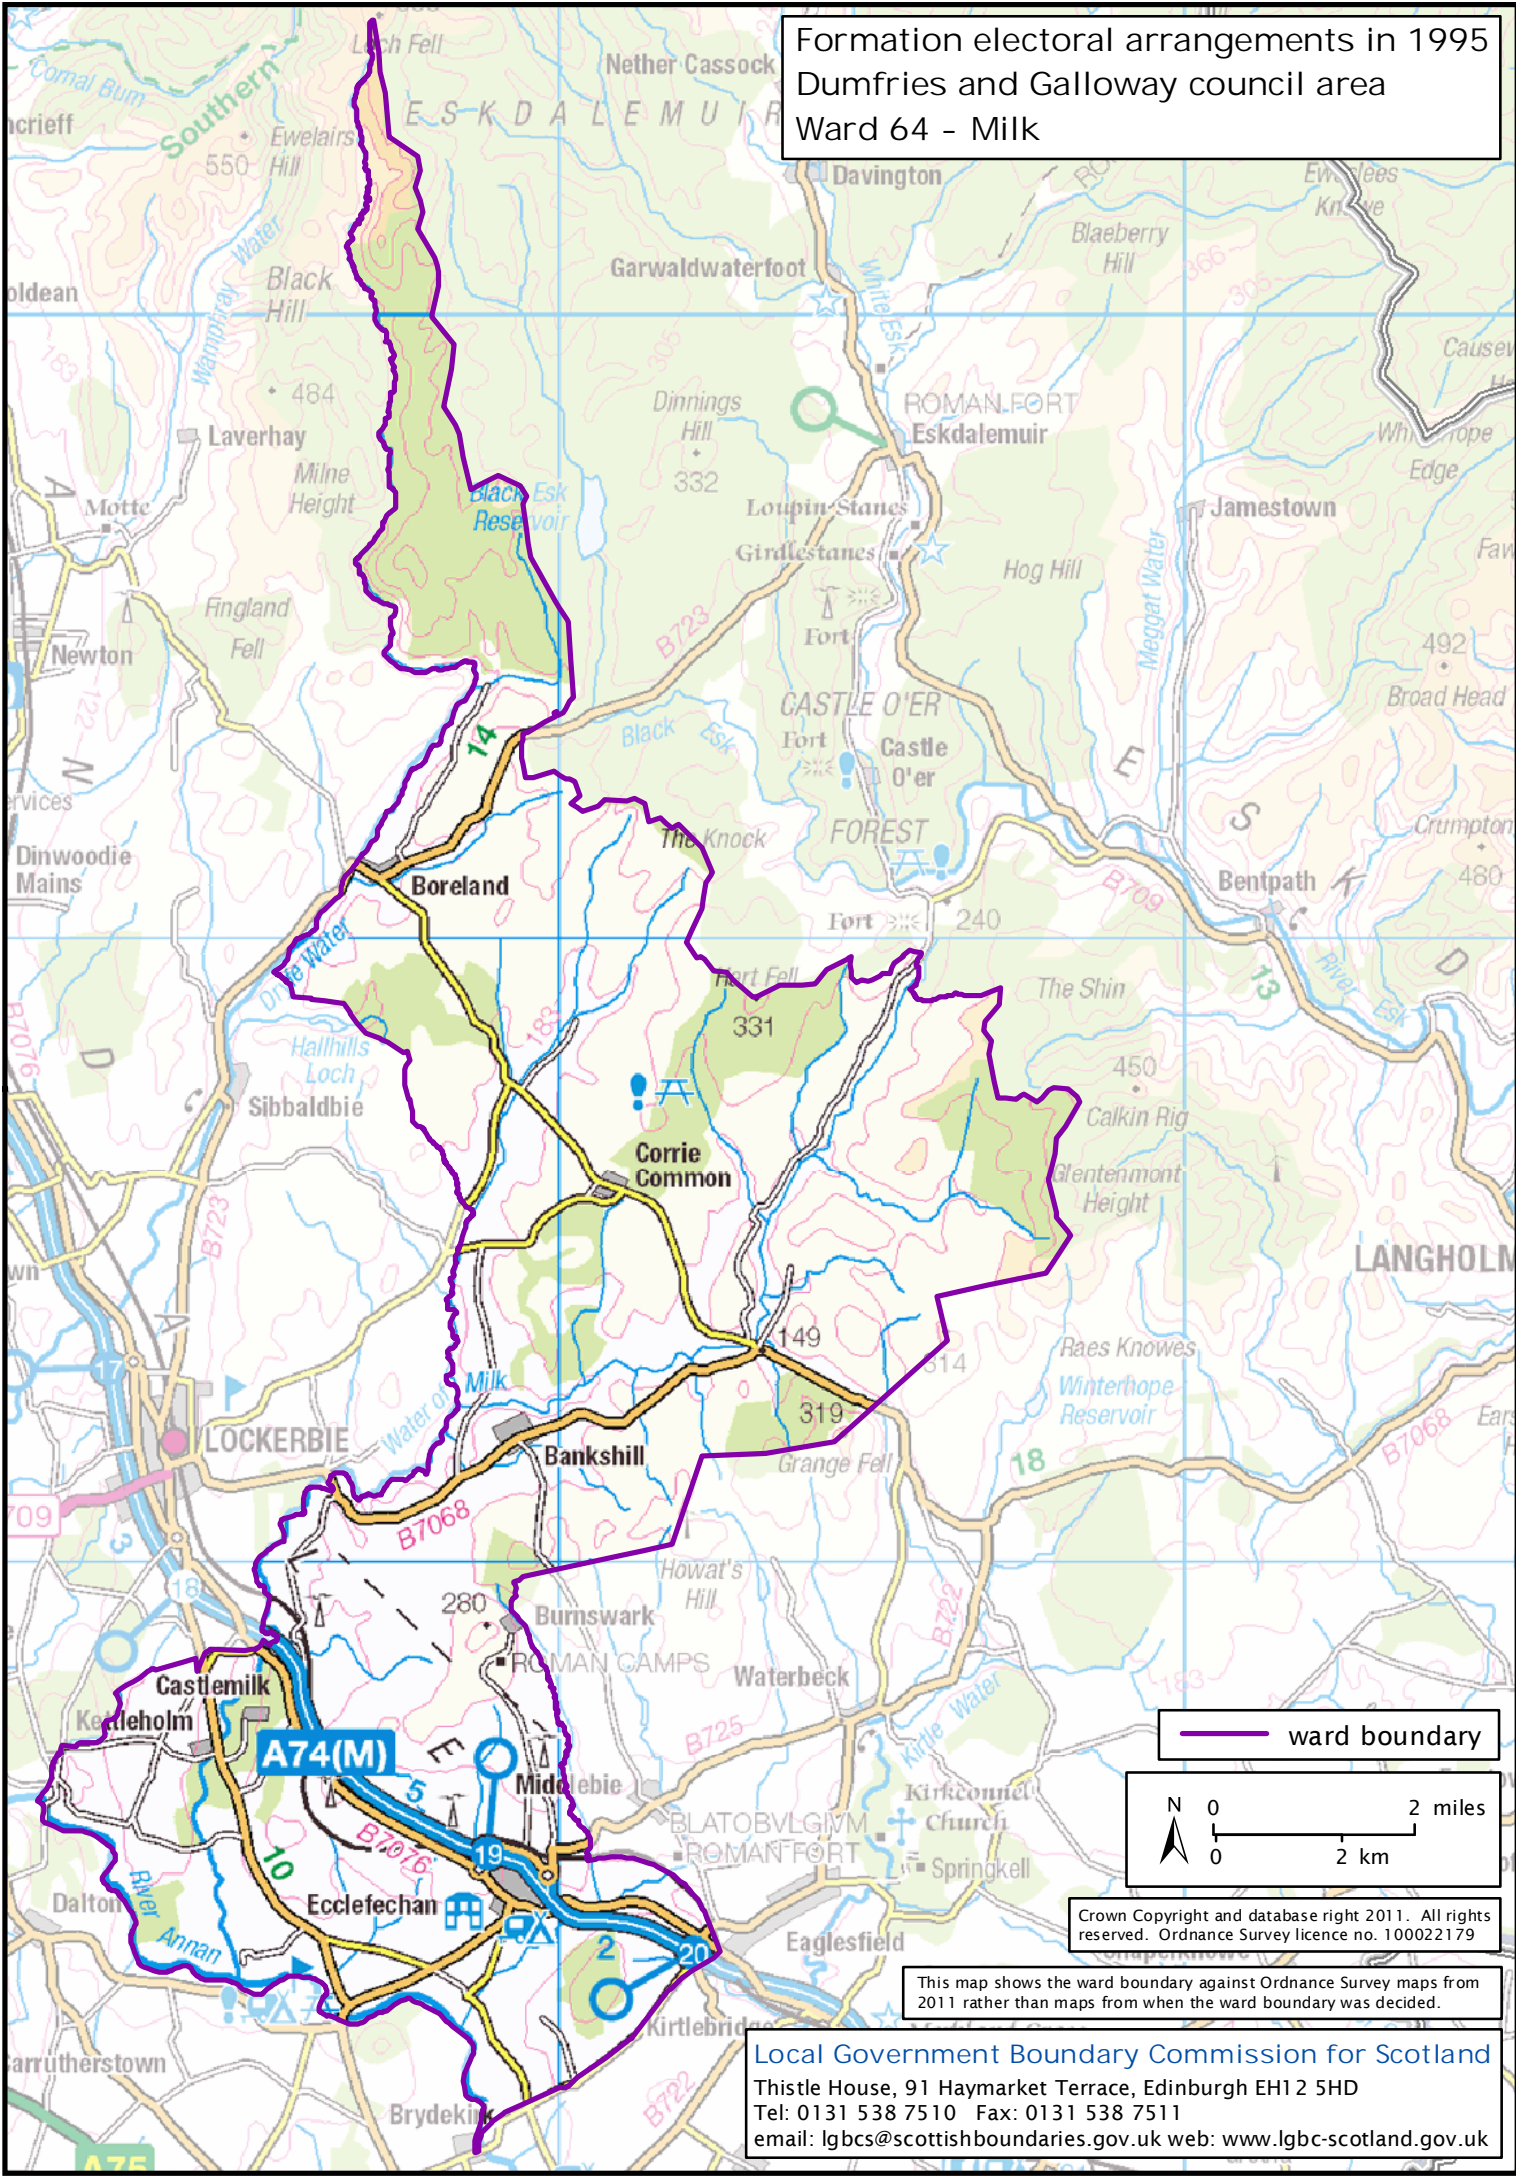

Formation electoral arrangements in 1995  
 Dumfries and Galloway council area  
 Ward 64 - Milk

— ward boundary

Crown Copyright and database right 2011. All rights reserved. Ordnance Survey licence no. 100022179

This map shows the ward boundary against Ordnance Survey maps from 2011 rather than maps from when the ward boundary was decided.

Local Government Boundary Commission for Scotland  
 Thistle House, 91 Haymarket Terrace, Edinburgh EH1 2 5HD  
 Tel: 0131 538 7510 Fax: 0131 538 7511  
 email: lgbcsc@scottishboundaries.gov.uk web: www.lgbc-scotland.gov.uk