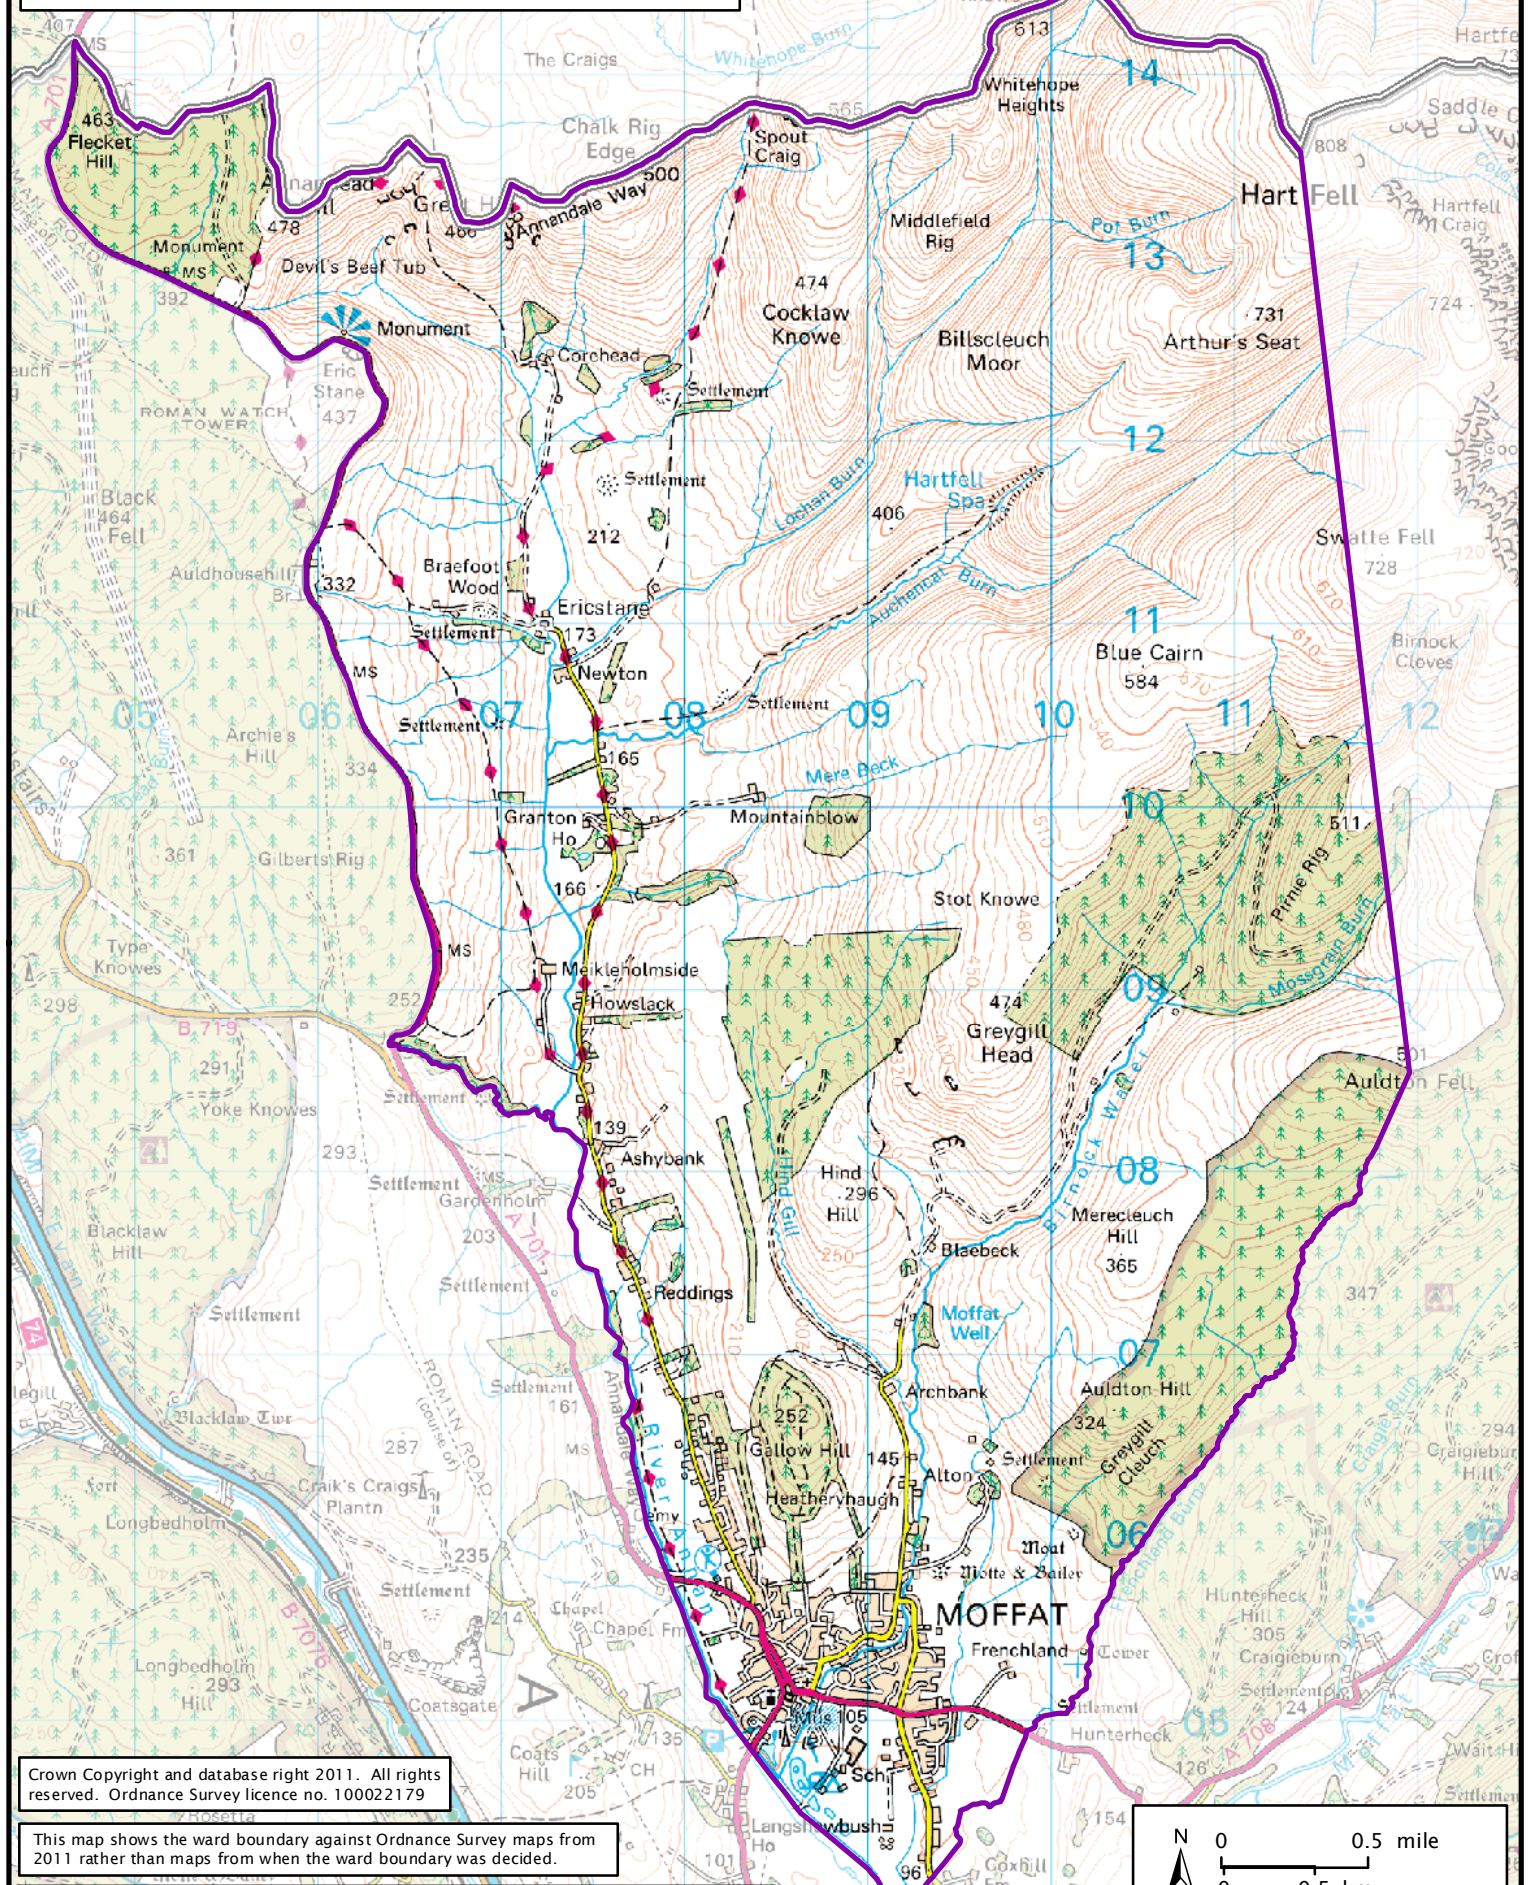

Formation electoral arrangements in 1995
 Dumfries and Galloway council area
 Ward 65 - Moffat

Crown Copyright and database right 2011. All rights reserved. Ordnance Survey licence no. 100022179

This map shows the ward boundary against Ordnance Survey maps from 2011 rather than maps from when the ward boundary was decided.

 council area boundary
 ward boundary