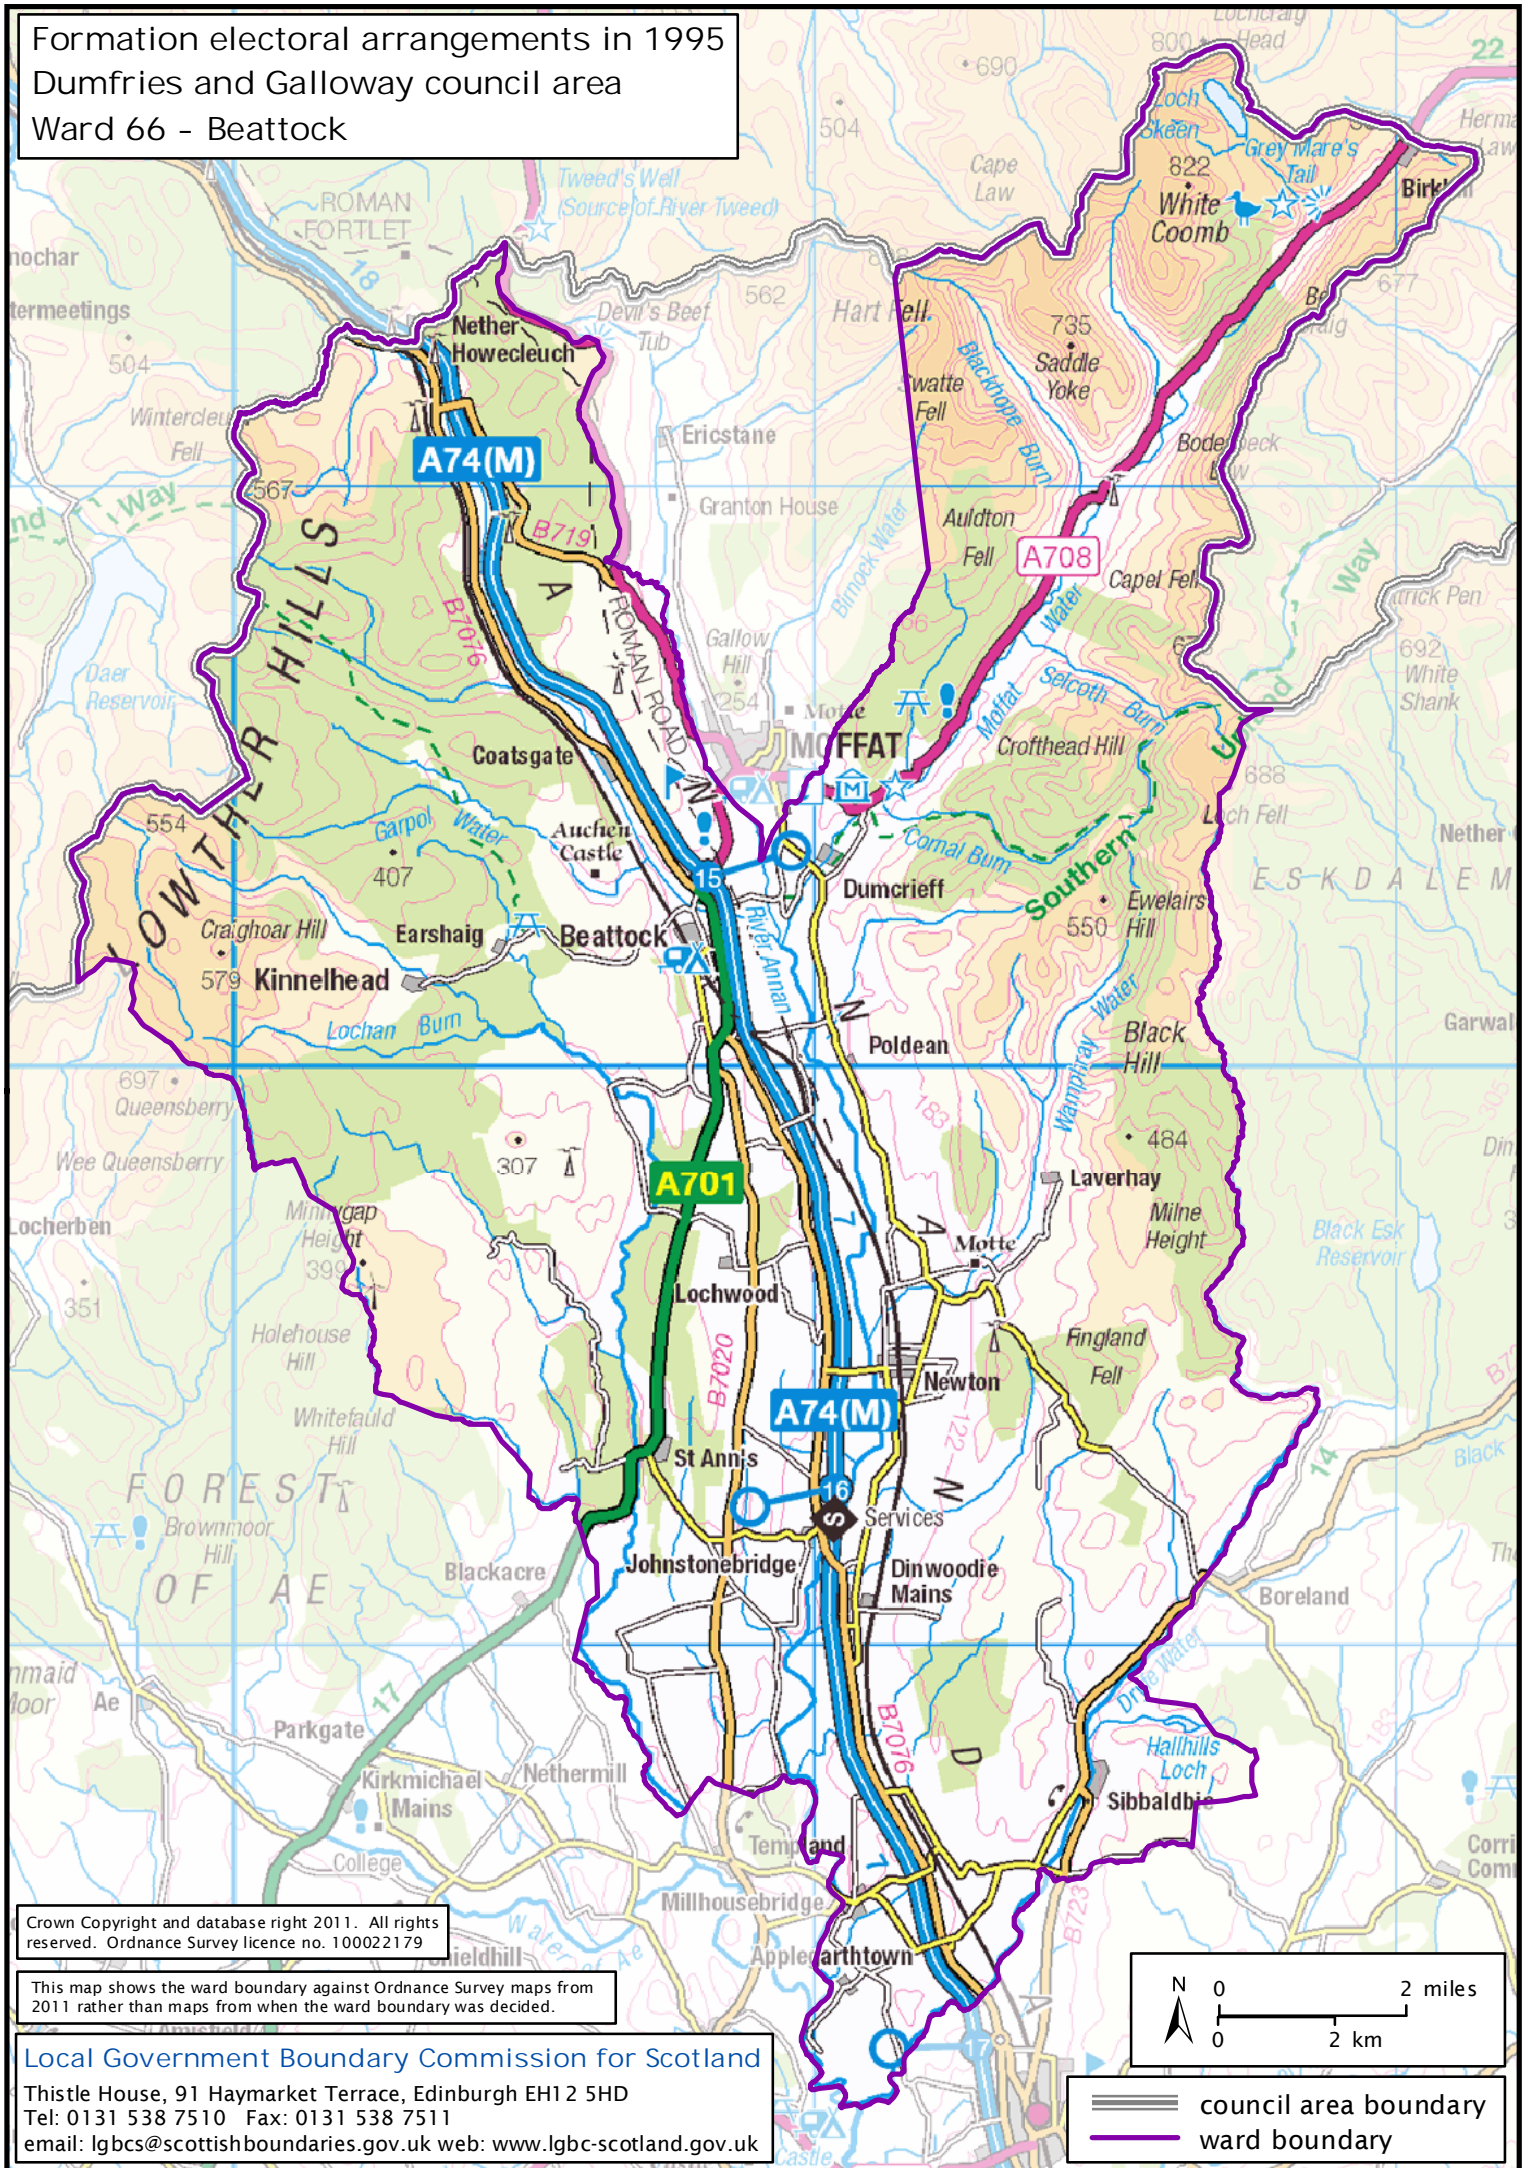

Formation electoral arrangements in 1995  
 Dumfries and Galloway council area  
 Ward 66 - Beattock

Crown Copyright and database right 2011. All rights reserved. Ordnance Survey licence no. 100022179

This map shows the ward boundary against Ordnance Survey maps from 2011 rather than maps from when the ward boundary was decided.

 council area boundary  
 ward boundary