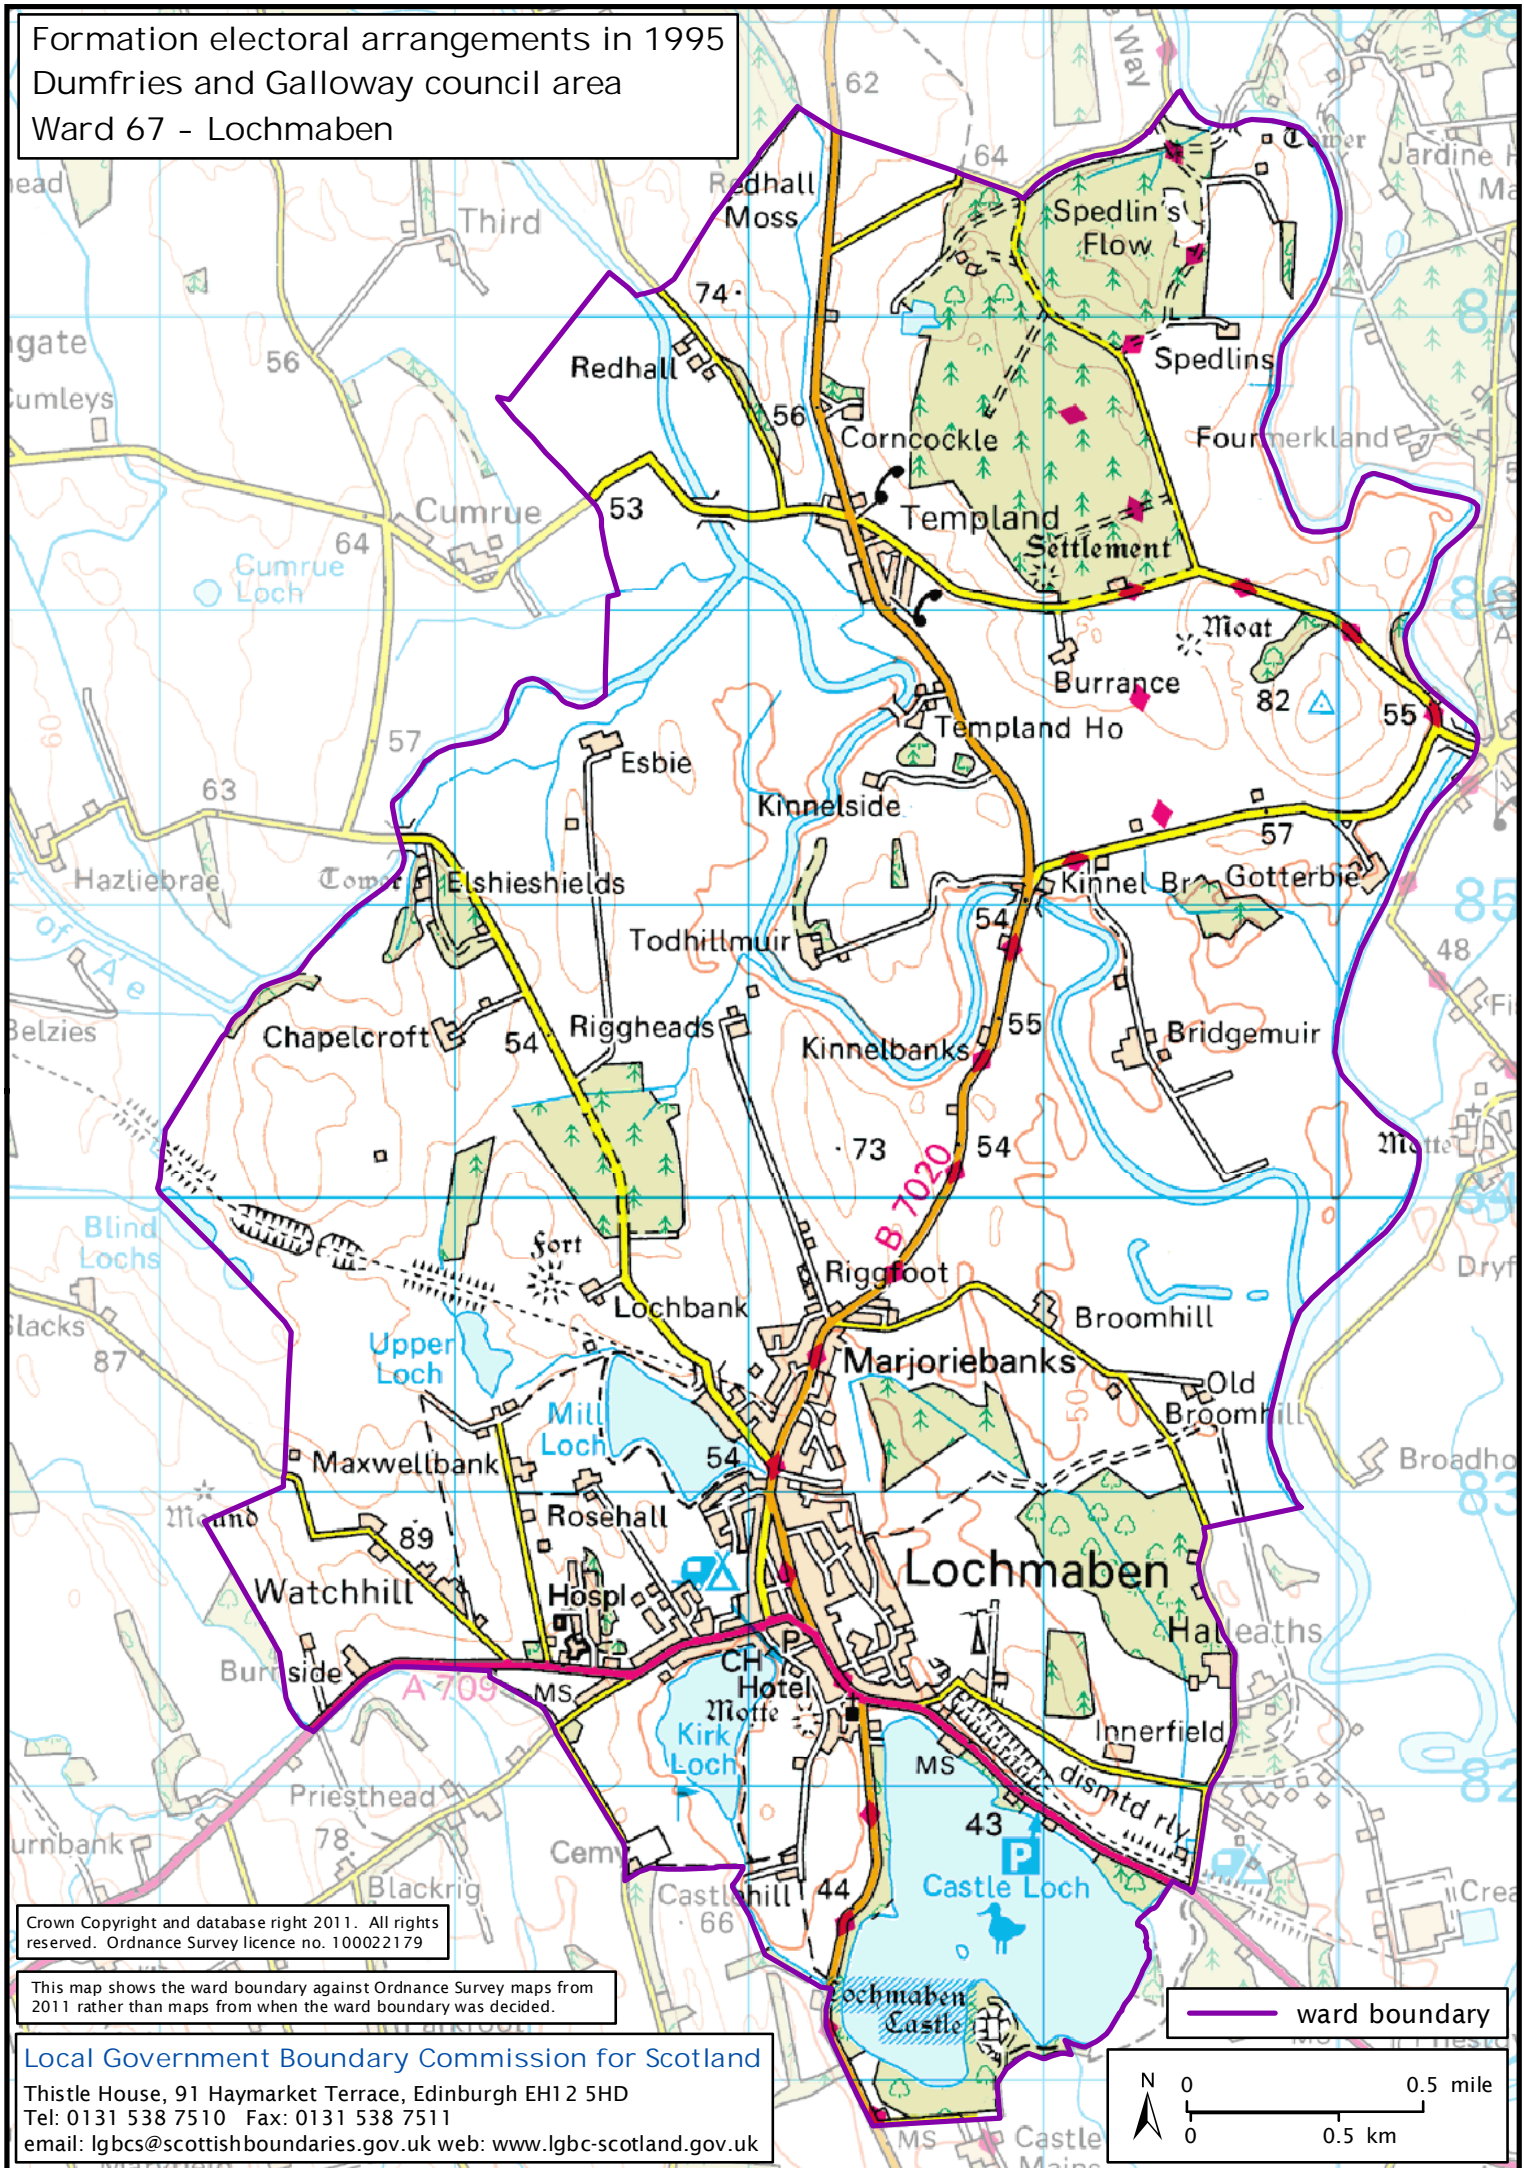

Formation electoral arrangements in 1995  
 Dumfries and Galloway council area  
 Ward 67 - Lochmaben

Crown Copyright and database right 2011. All rights reserved. Ordnance Survey licence no. 100022179

This map shows the ward boundary against Ordnance Survey maps from 2011 rather than maps from when the ward boundary was decided.

Local Government Boundary Commission for Scotland  
 Thistle House, 91 Haymarket Terrace, Edinburgh EH1 2 5HD  
 Tel: 0131 538 7510 Fax: 0131 538 7511  
 email: lgbcscottishboundaries.gov.uk web: www.lgbc-scotland.gov.uk

— ward boundary