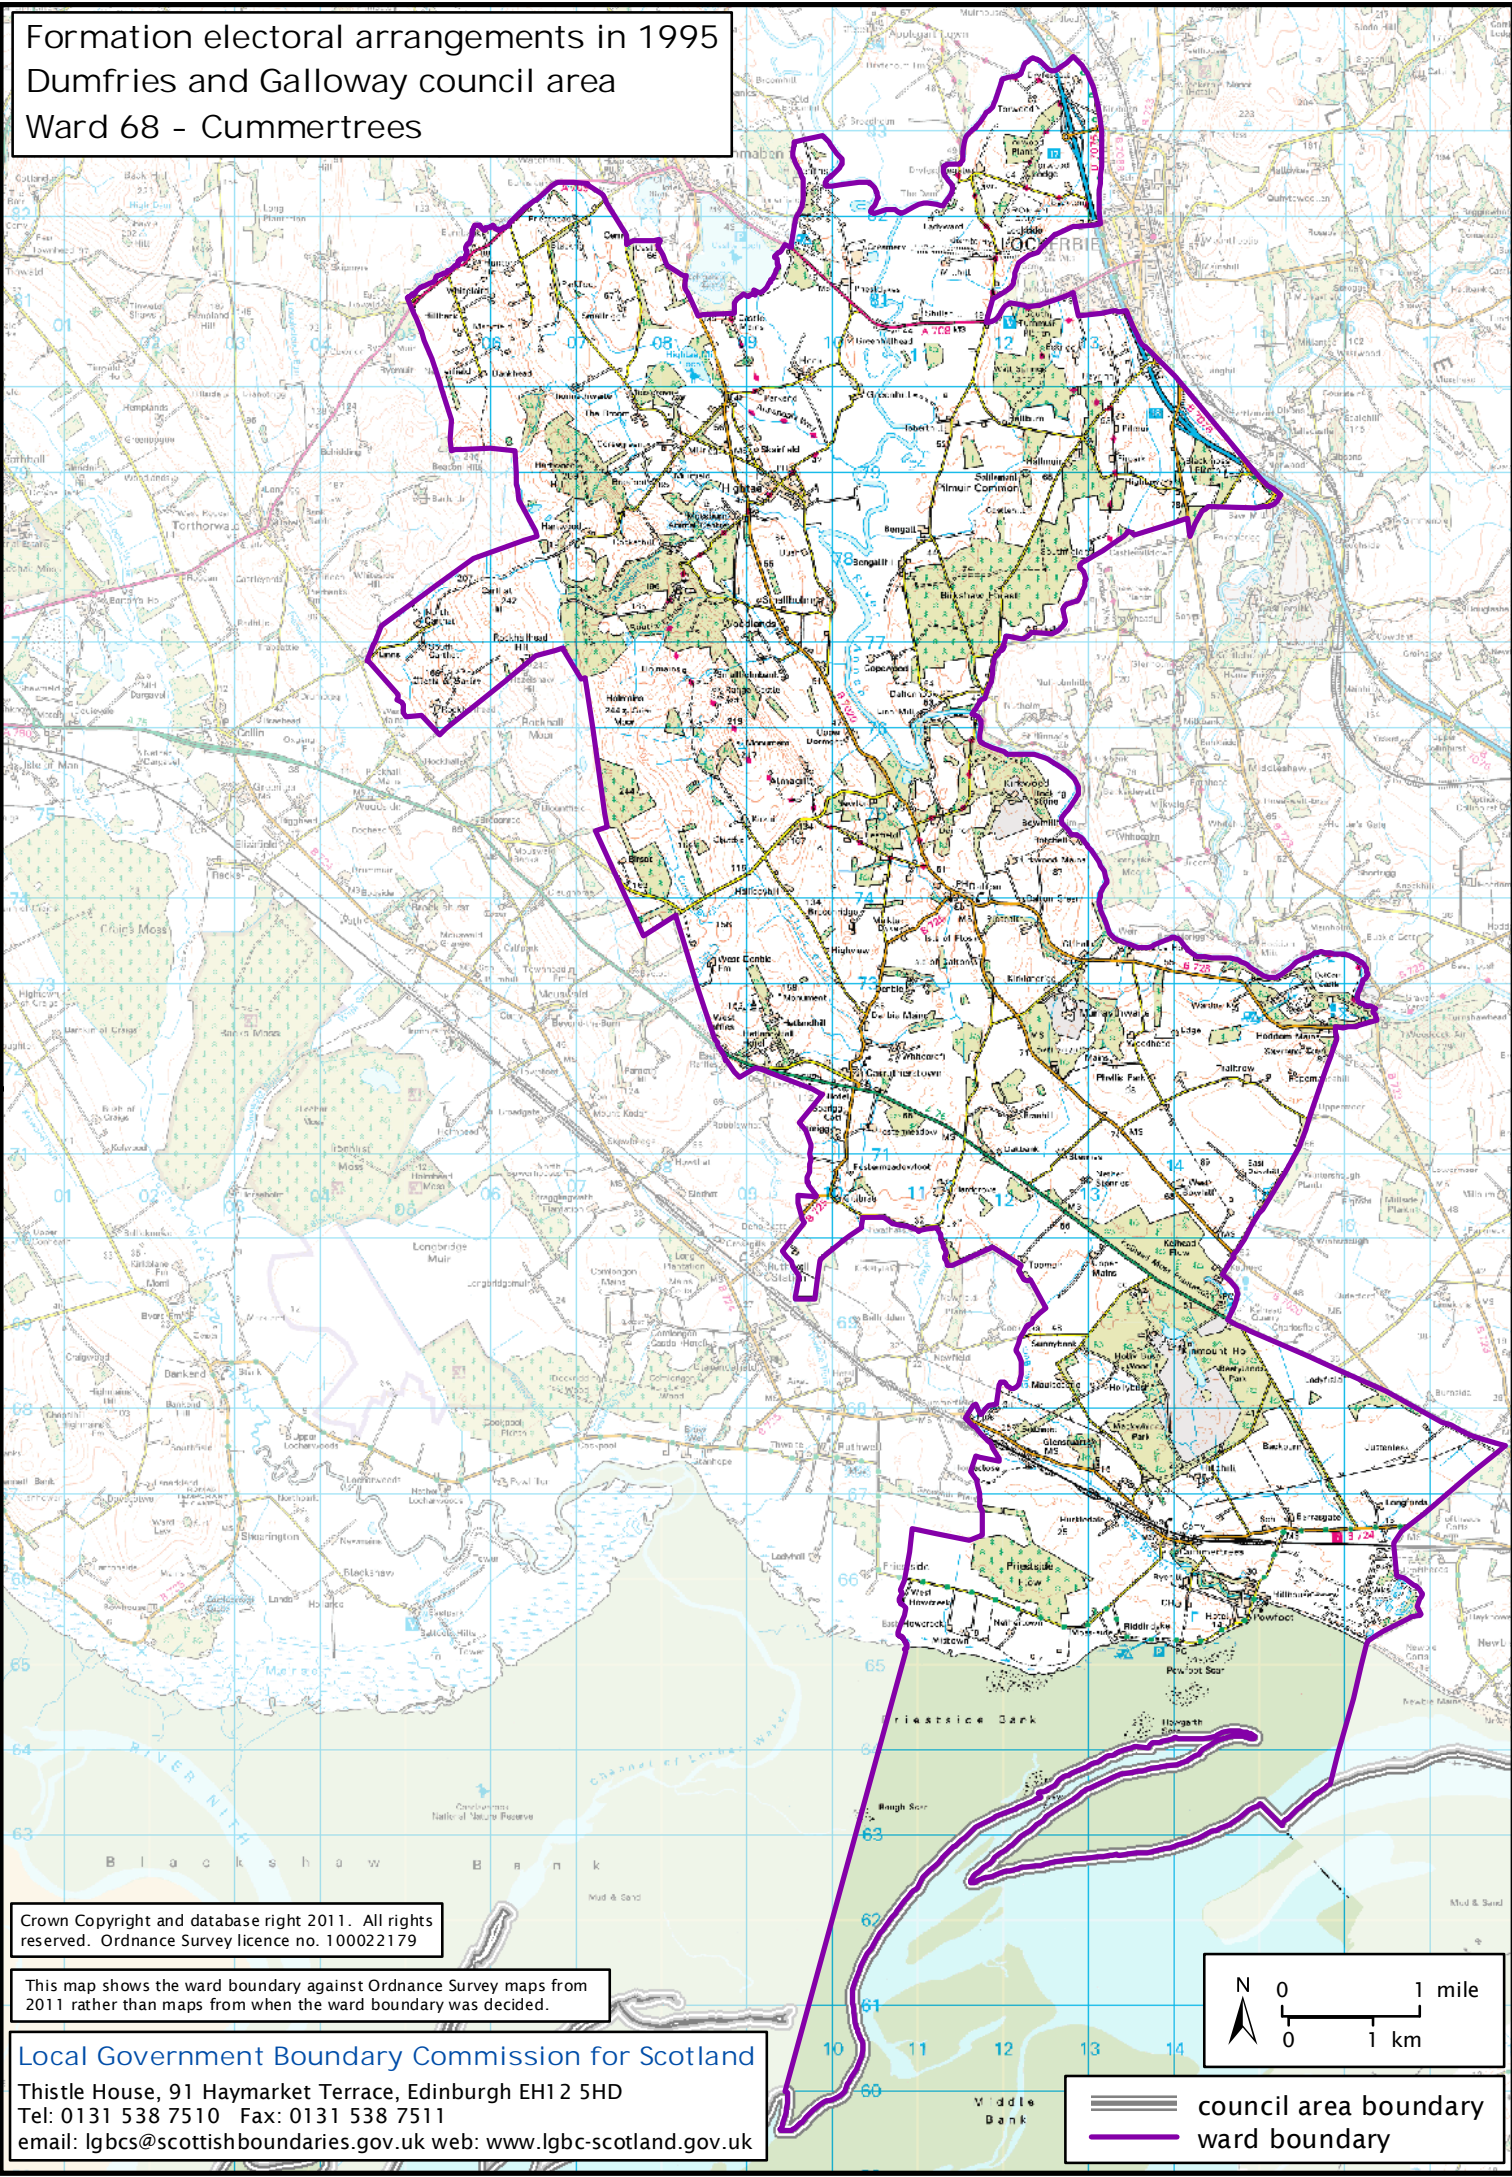

Formation electoral arrangements in 1995
 Dumfries and Galloway council area
 Ward 68 - Cummertrees

Crown Copyright and database right 2011. All rights reserved. Ordnance Survey licence no. 100022179

This map shows the ward boundary against Ordnance Survey maps from 2011 rather than maps from when the ward boundary was decided.

 council area boundary
 ward boundary