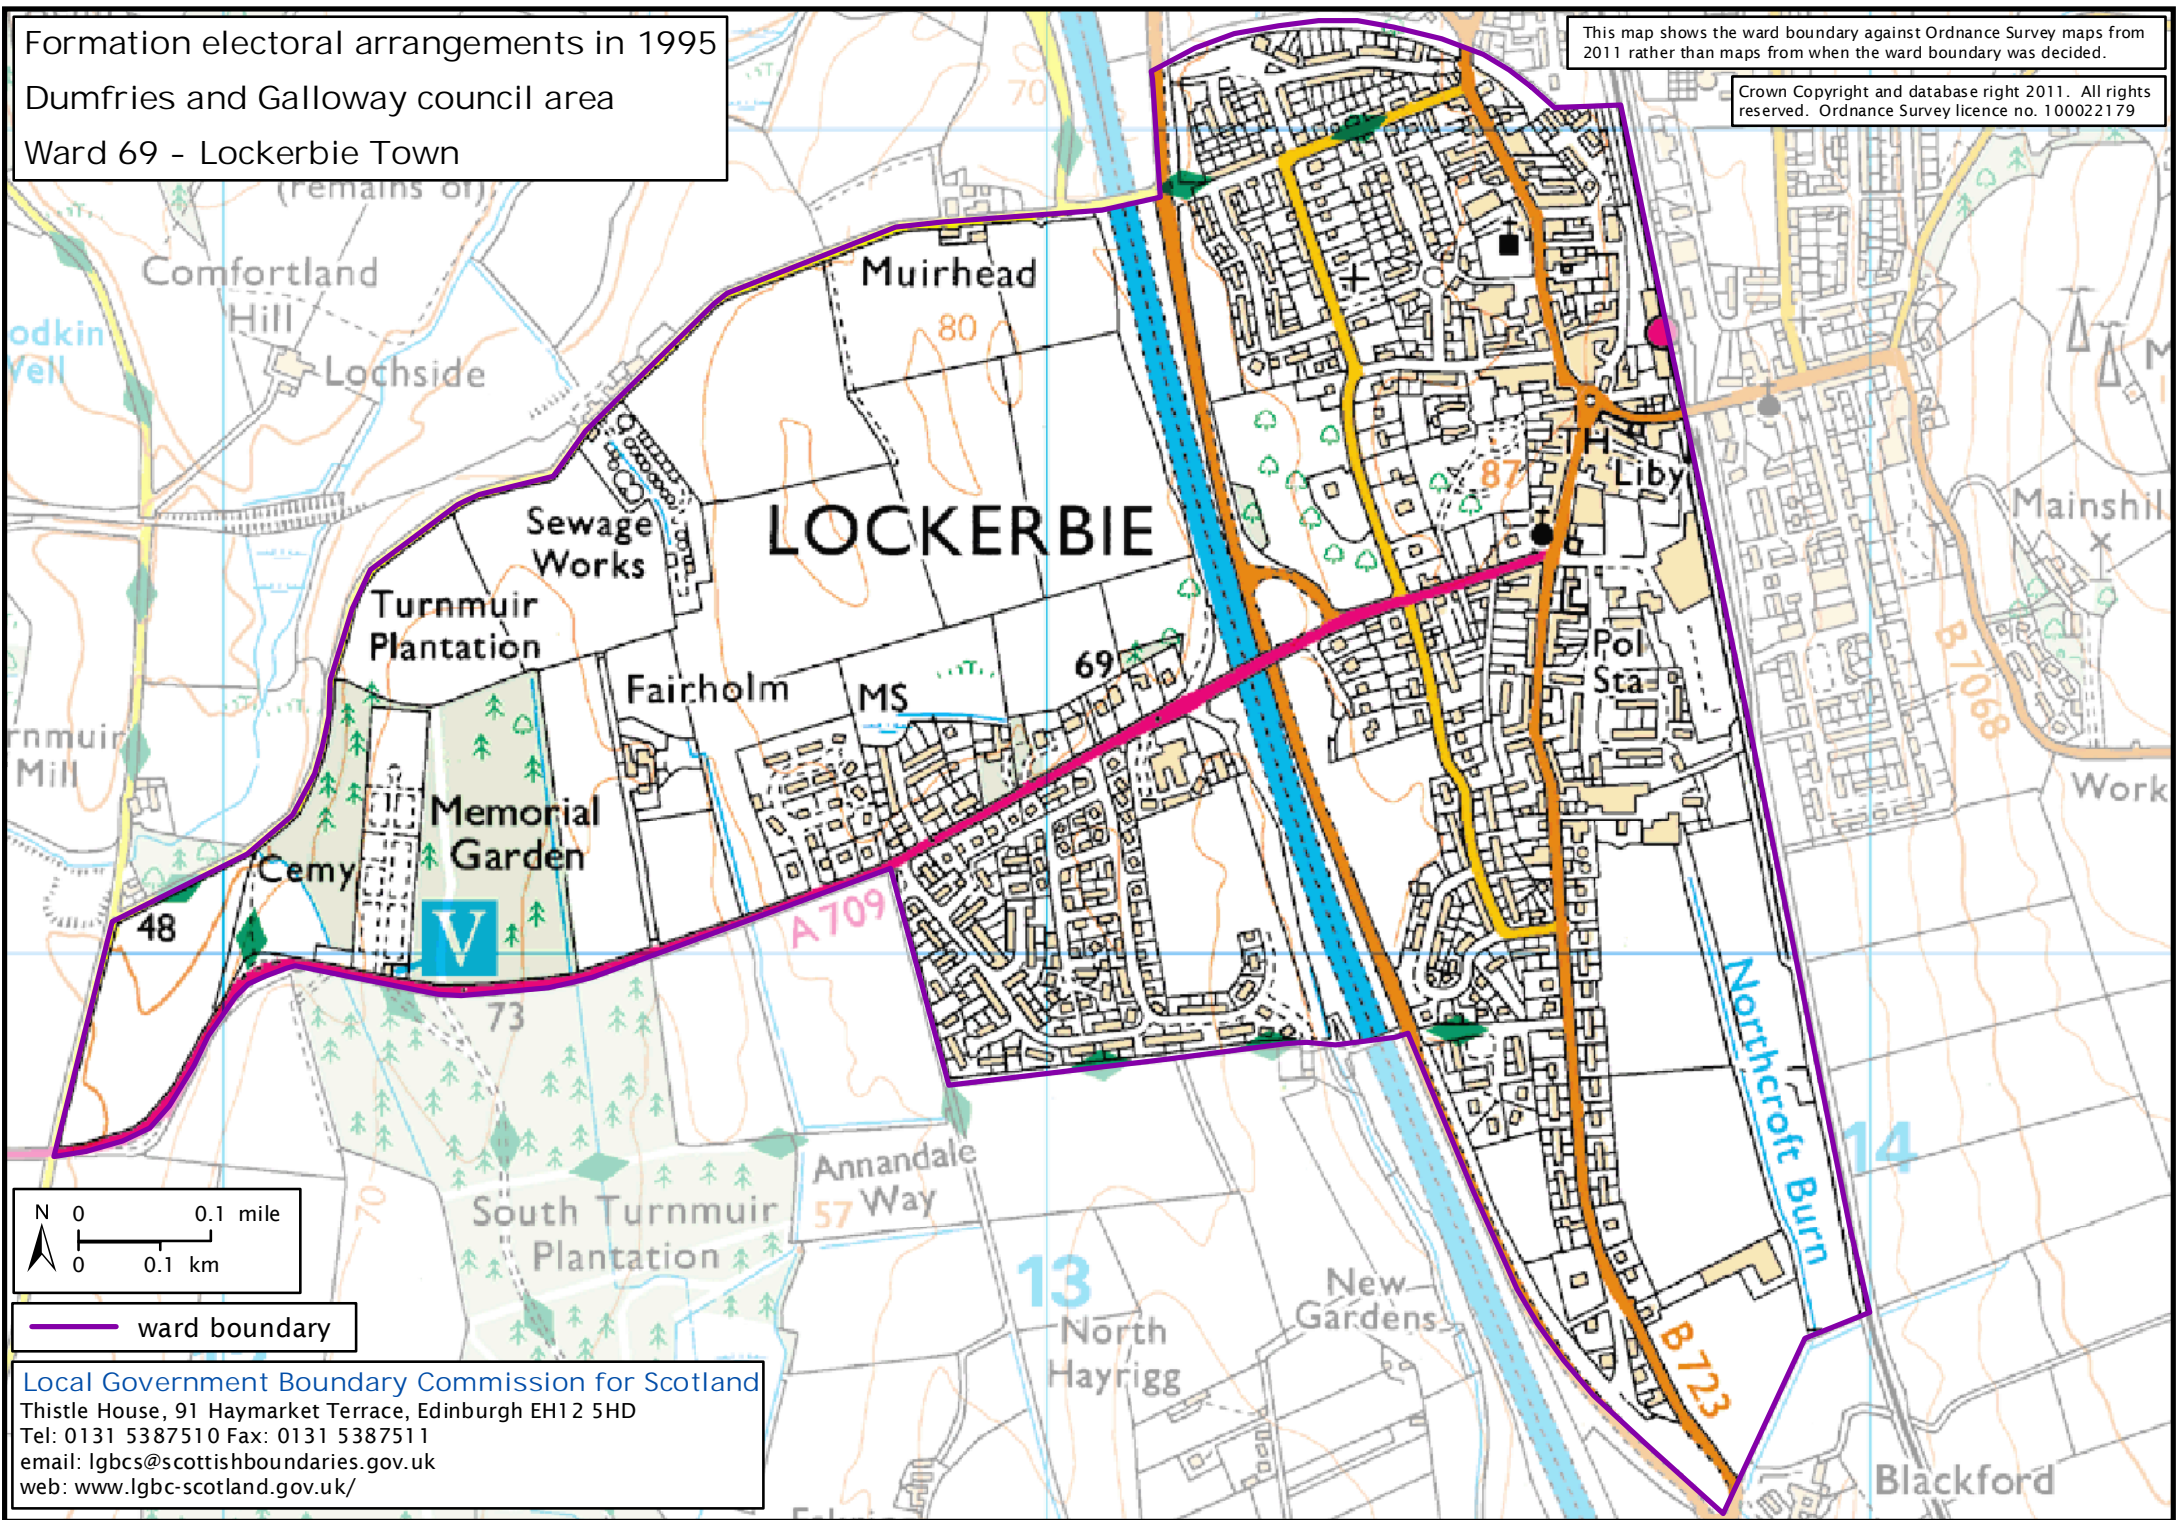

Formation electoral arrangements in 1995
Dumfries and Galloway council area
Ward 69 - Lockerbie Town

This map shows the ward boundary against Ordnance Survey maps from 2011 rather than maps from when the ward boundary was decided.

Crown Copyright and database right 2011. All rights reserved. Ordnance Survey licence no. 10002179

Local Government Boundary Commission for Scotland
Thistle House, 91 Haymarket Terrace, Edinburgh EH12 5HD
Tel: 0131 5387510 Fax: 0131 5387511
email: lgbc@scottishboundaries.gov.uk
web: www.lgbc-scotland.gov.uk/