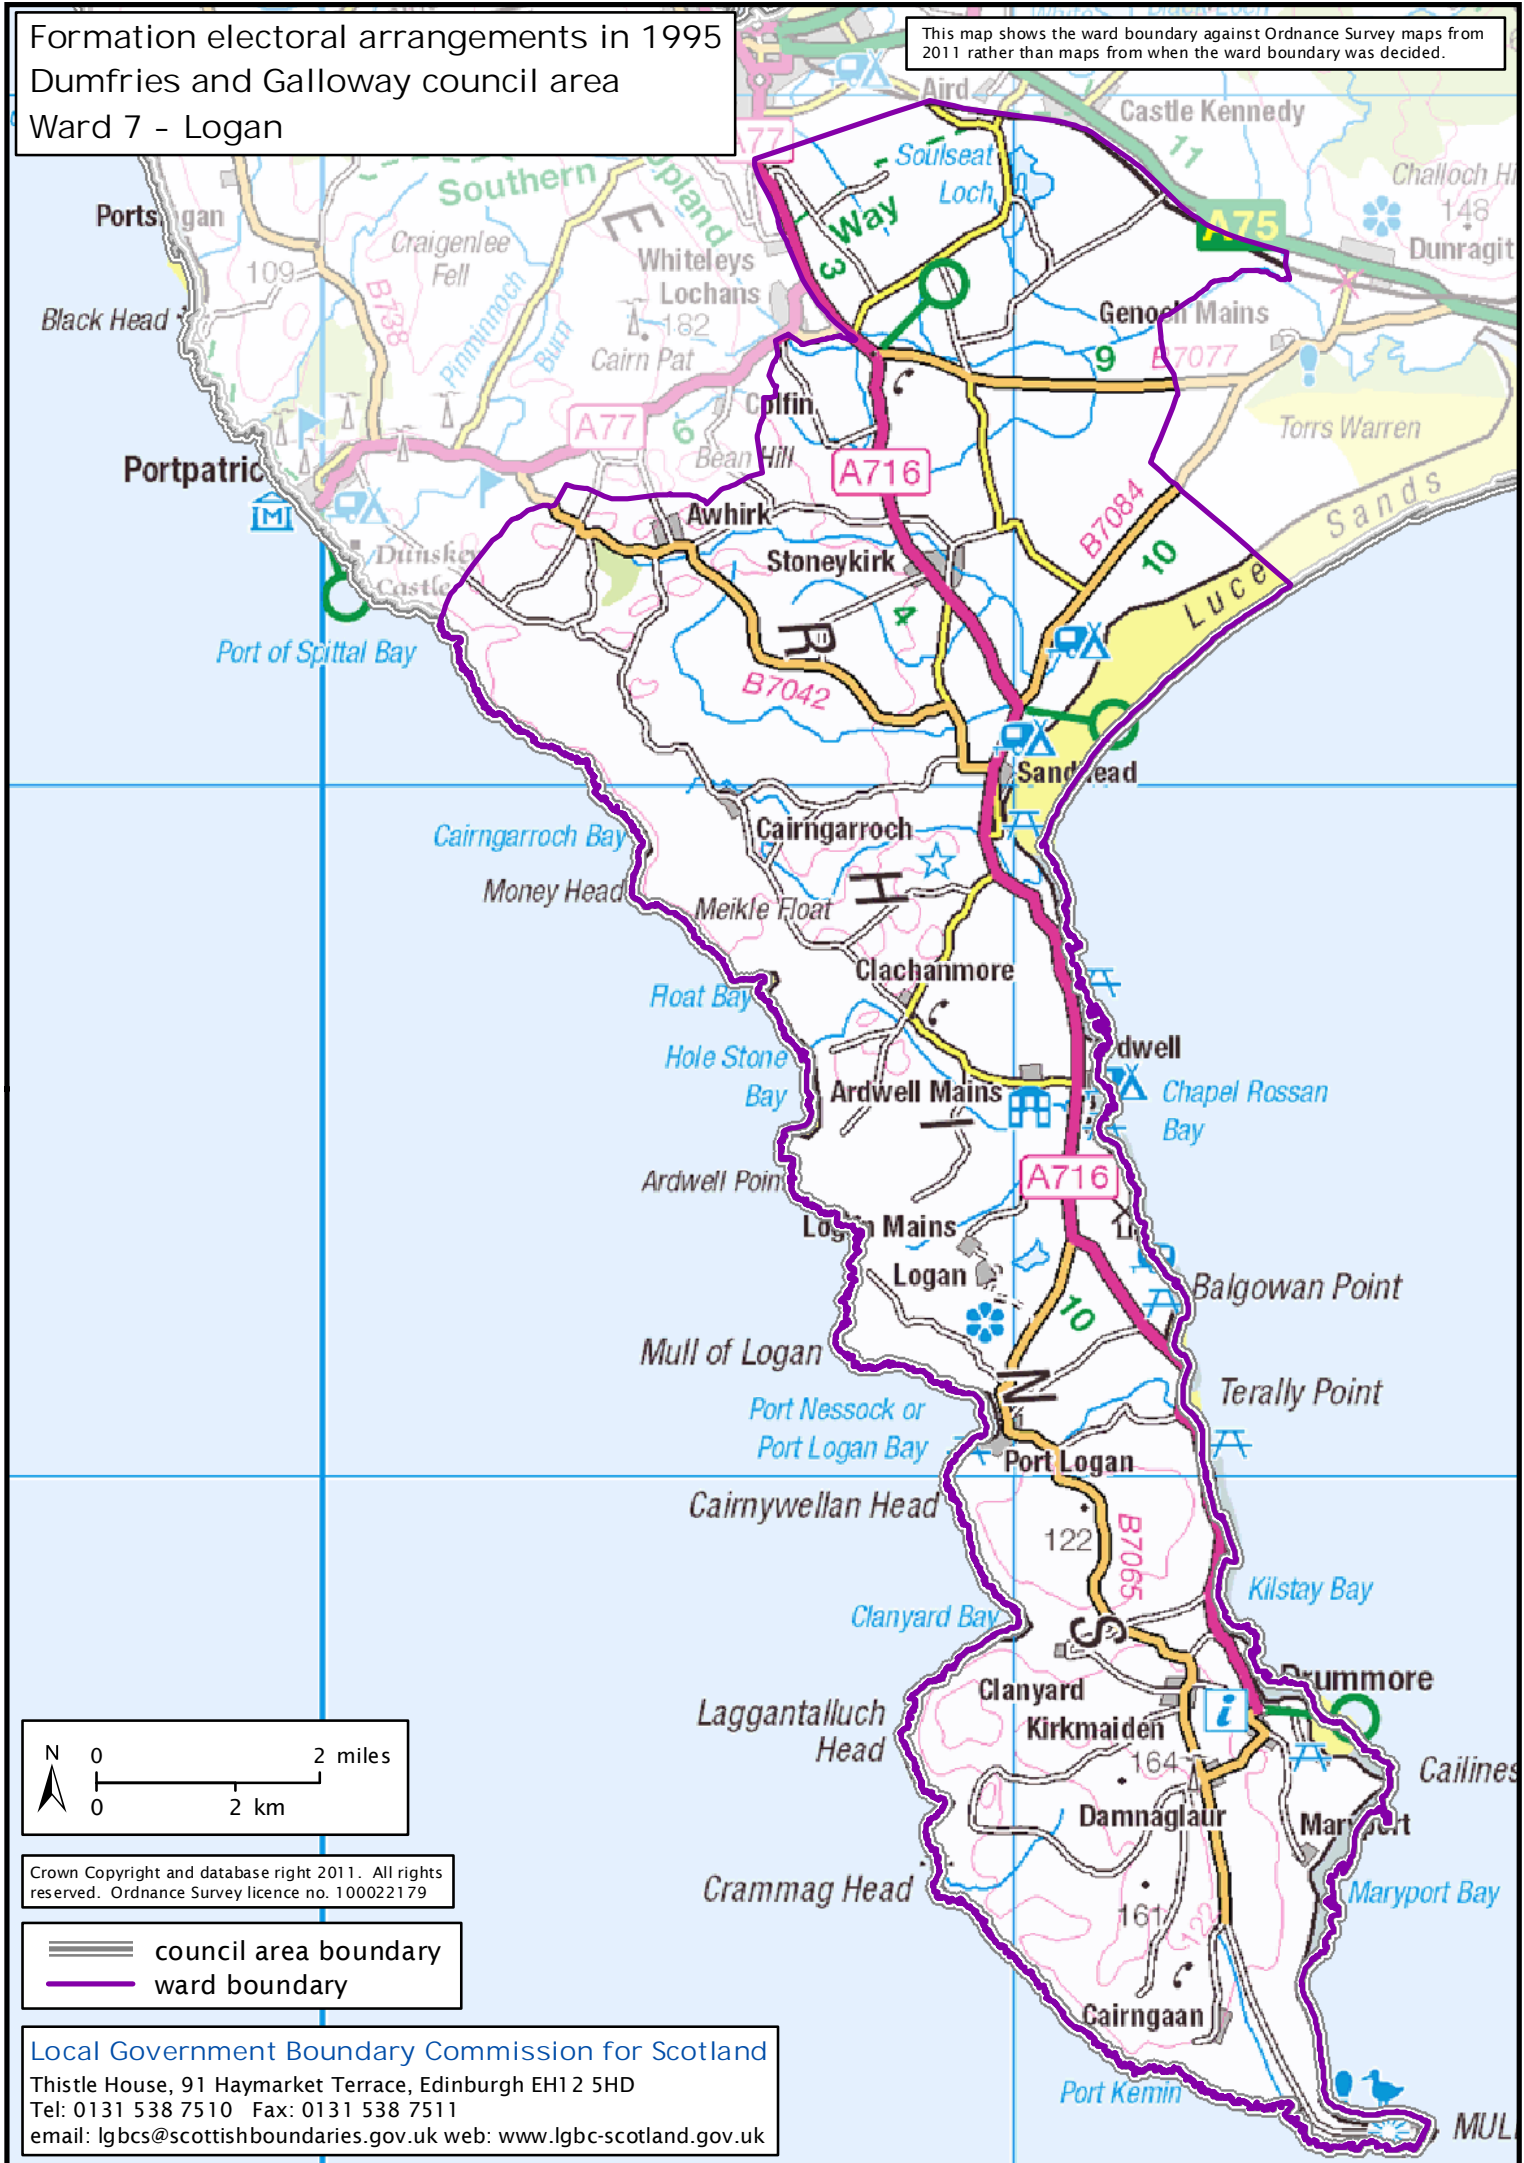

Formation electoral arrangements in 1995
 Dumfries and Galloway council area
 Ward 7 - Logan

This map shows the ward boundary against Ordnance Survey maps from 2011 rather than maps from when the ward boundary was decided.

Crown Copyright and database right 2011. All rights reserved. Ordnance Survey licence no. 100022179

-  council area boundary
-  ward boundary

Local Government Boundary Commission for Scotland
 Thistle House, 91 Haymarket Terrace, Edinburgh EH12 5HD
 Tel: 0131 538 7510 Fax: 0131 538 7511
 email: lgbc@scottishboundaries.gov.uk web: www.lgbc-scotland.gov.uk