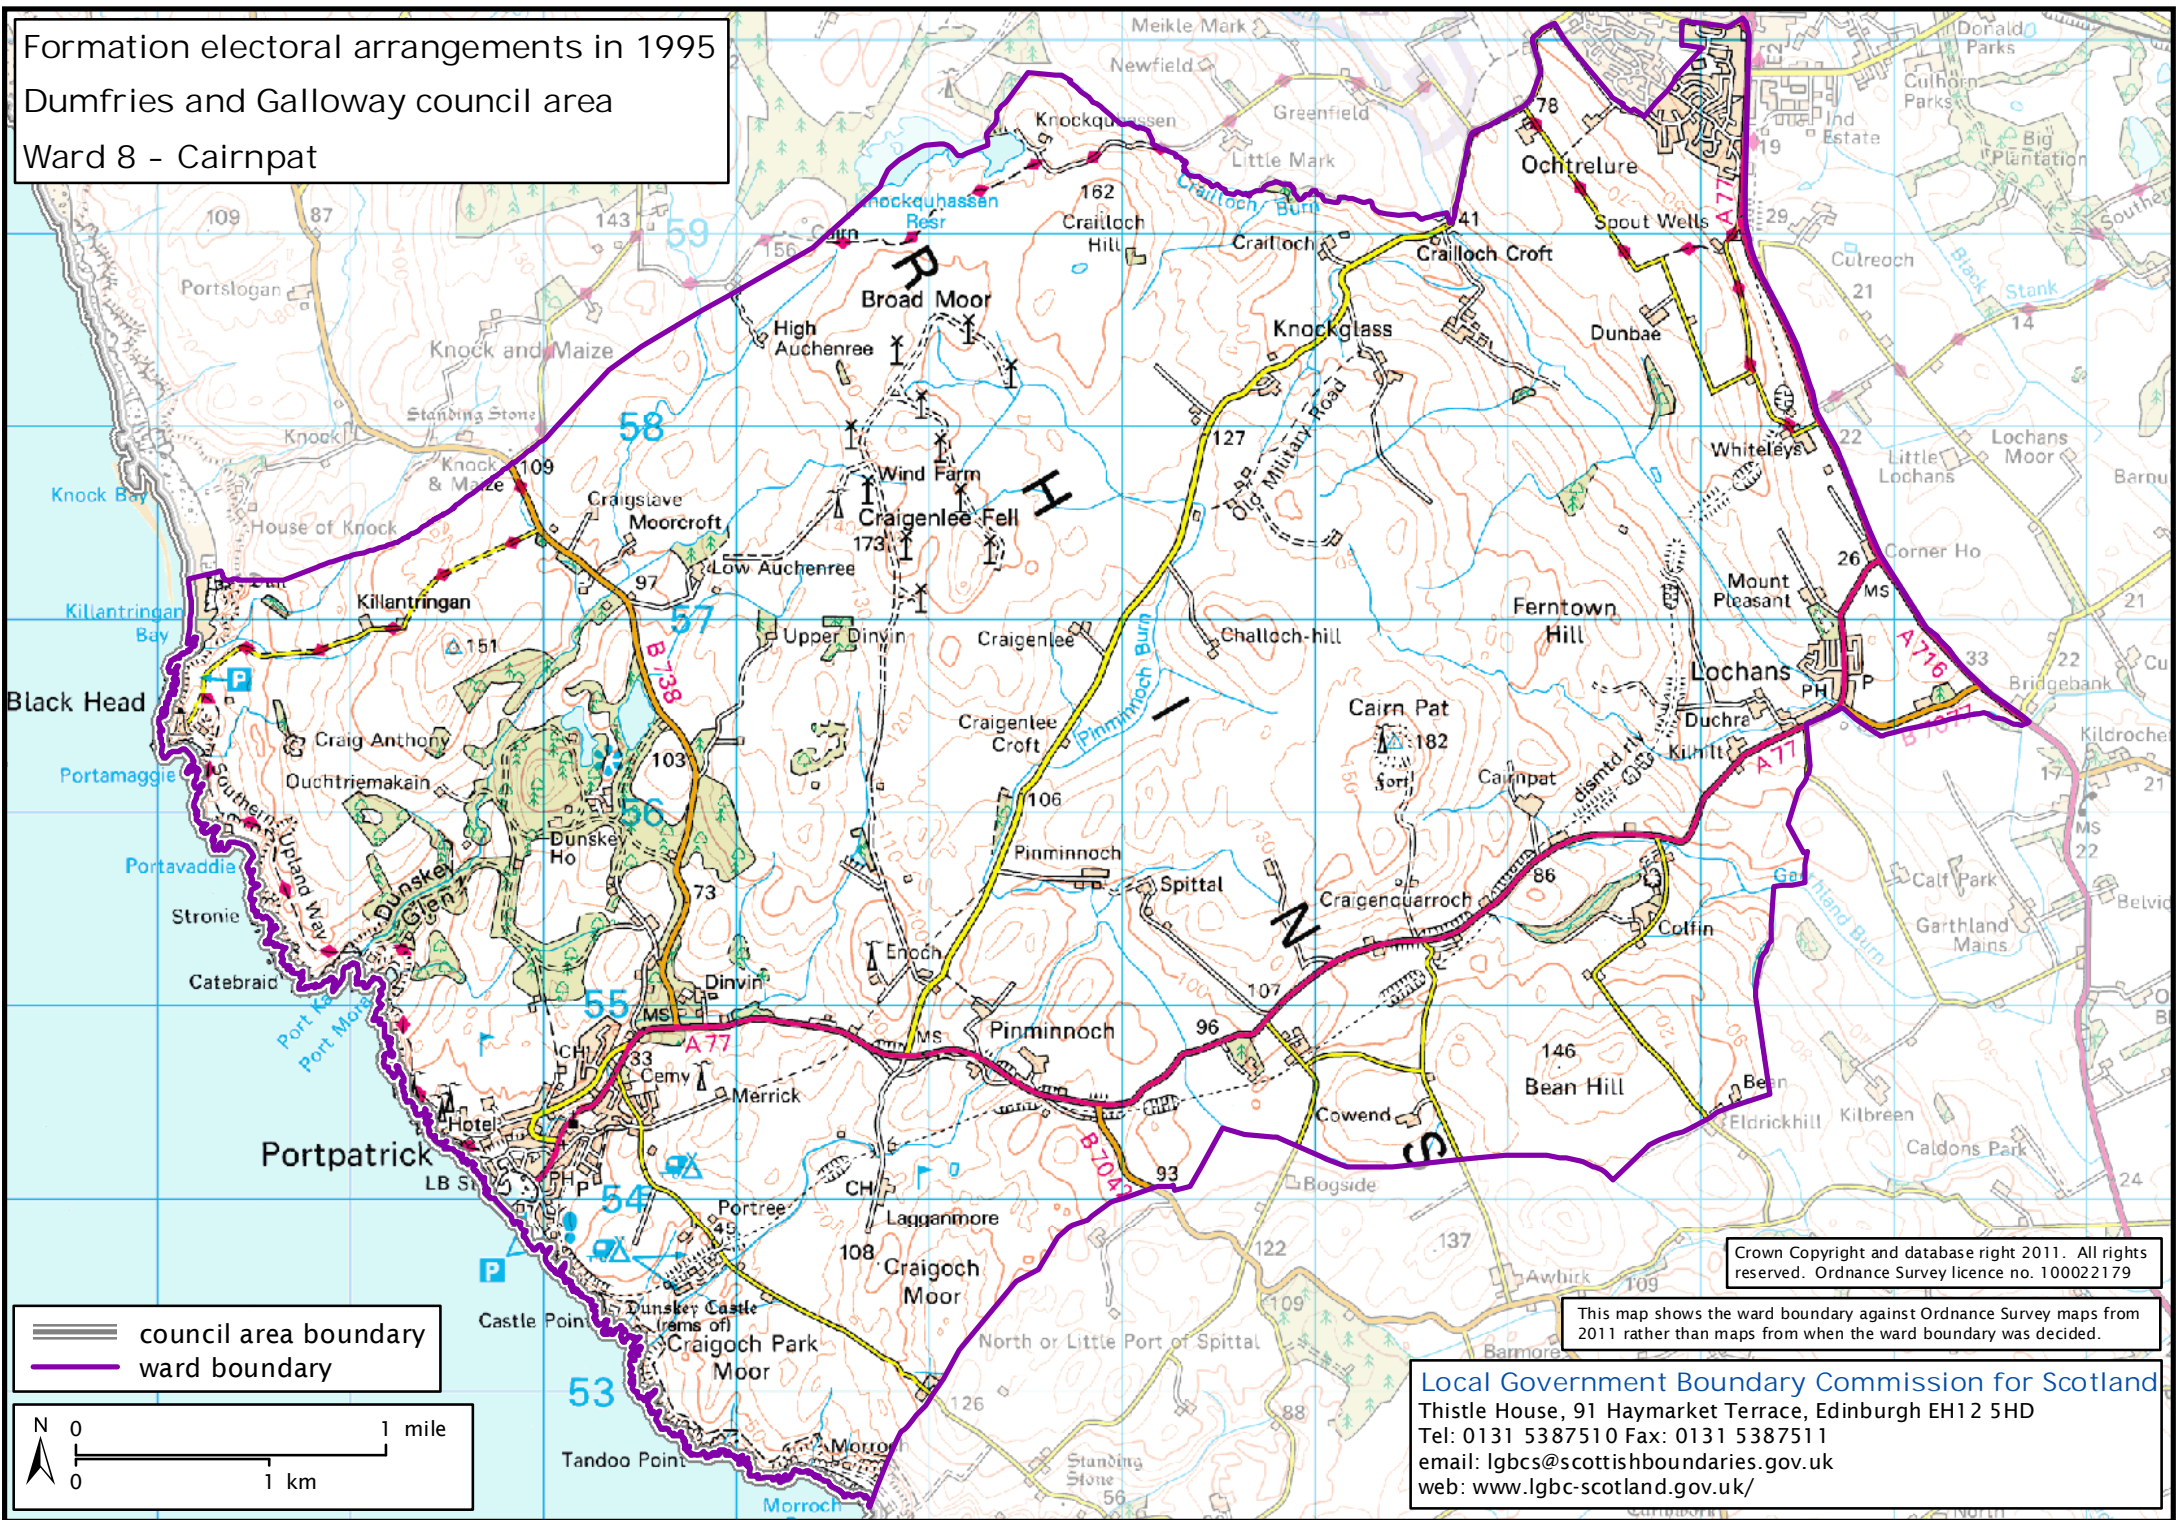

Formation electoral arrangements in 1995  
 Dumfries and Galloway council area  
 Ward 8 - Cairnpat

Crown Copyright and database right 2011. All rights reserved. Ordnance Survey licence no. 100022179

This map shows the ward boundary against Ordnance Survey maps from 2011 rather than maps from when the ward boundary was decided.

==== council area boundary  
 ——— ward boundary