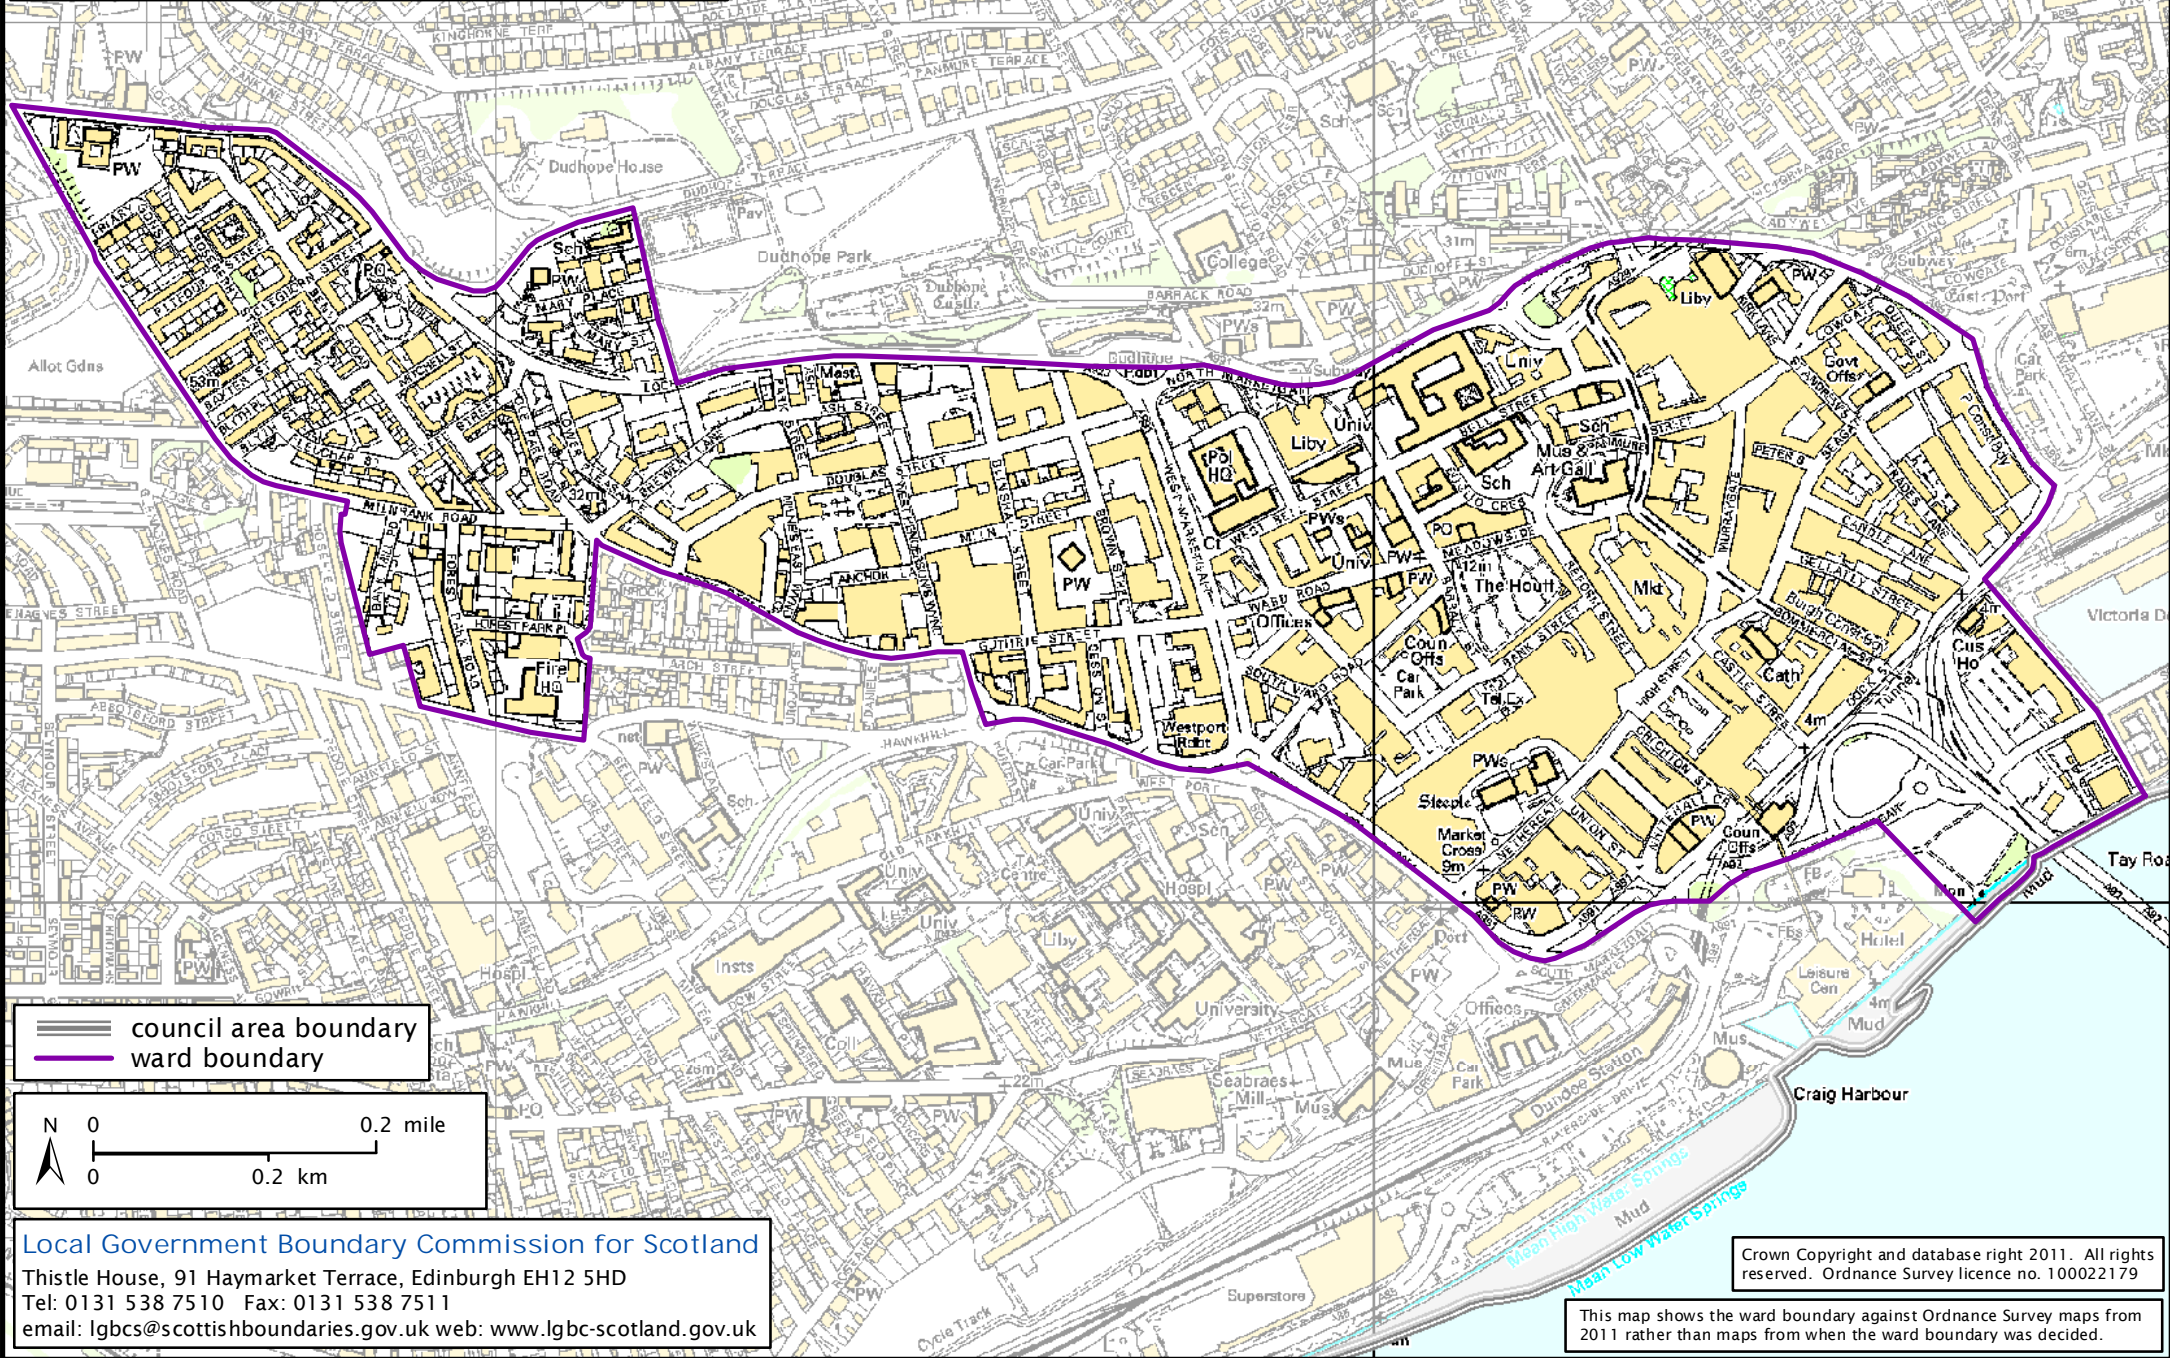

Formation electoral arrangements in 1995  
 Dundee City council area  
 Ward 1 - Dudhope

Local Government Boundary Commission for Scotland  
 Thistle House, 91 Haymarket Terrace, Edinburgh EH12 5HD  
 Tel: 0131 538 7510 Fax: 0131 538 7511  
 email: lgbc@scottishboundaries.gov.uk web: www.lgbc-scotland.gov.uk

Crown Copyright and database right 2011. All rights reserved. Ordnance Survey licence no. 100022179

This map shows the ward boundary against Ordnance Survey maps from 2011 rather than maps from when the ward boundary was decided.