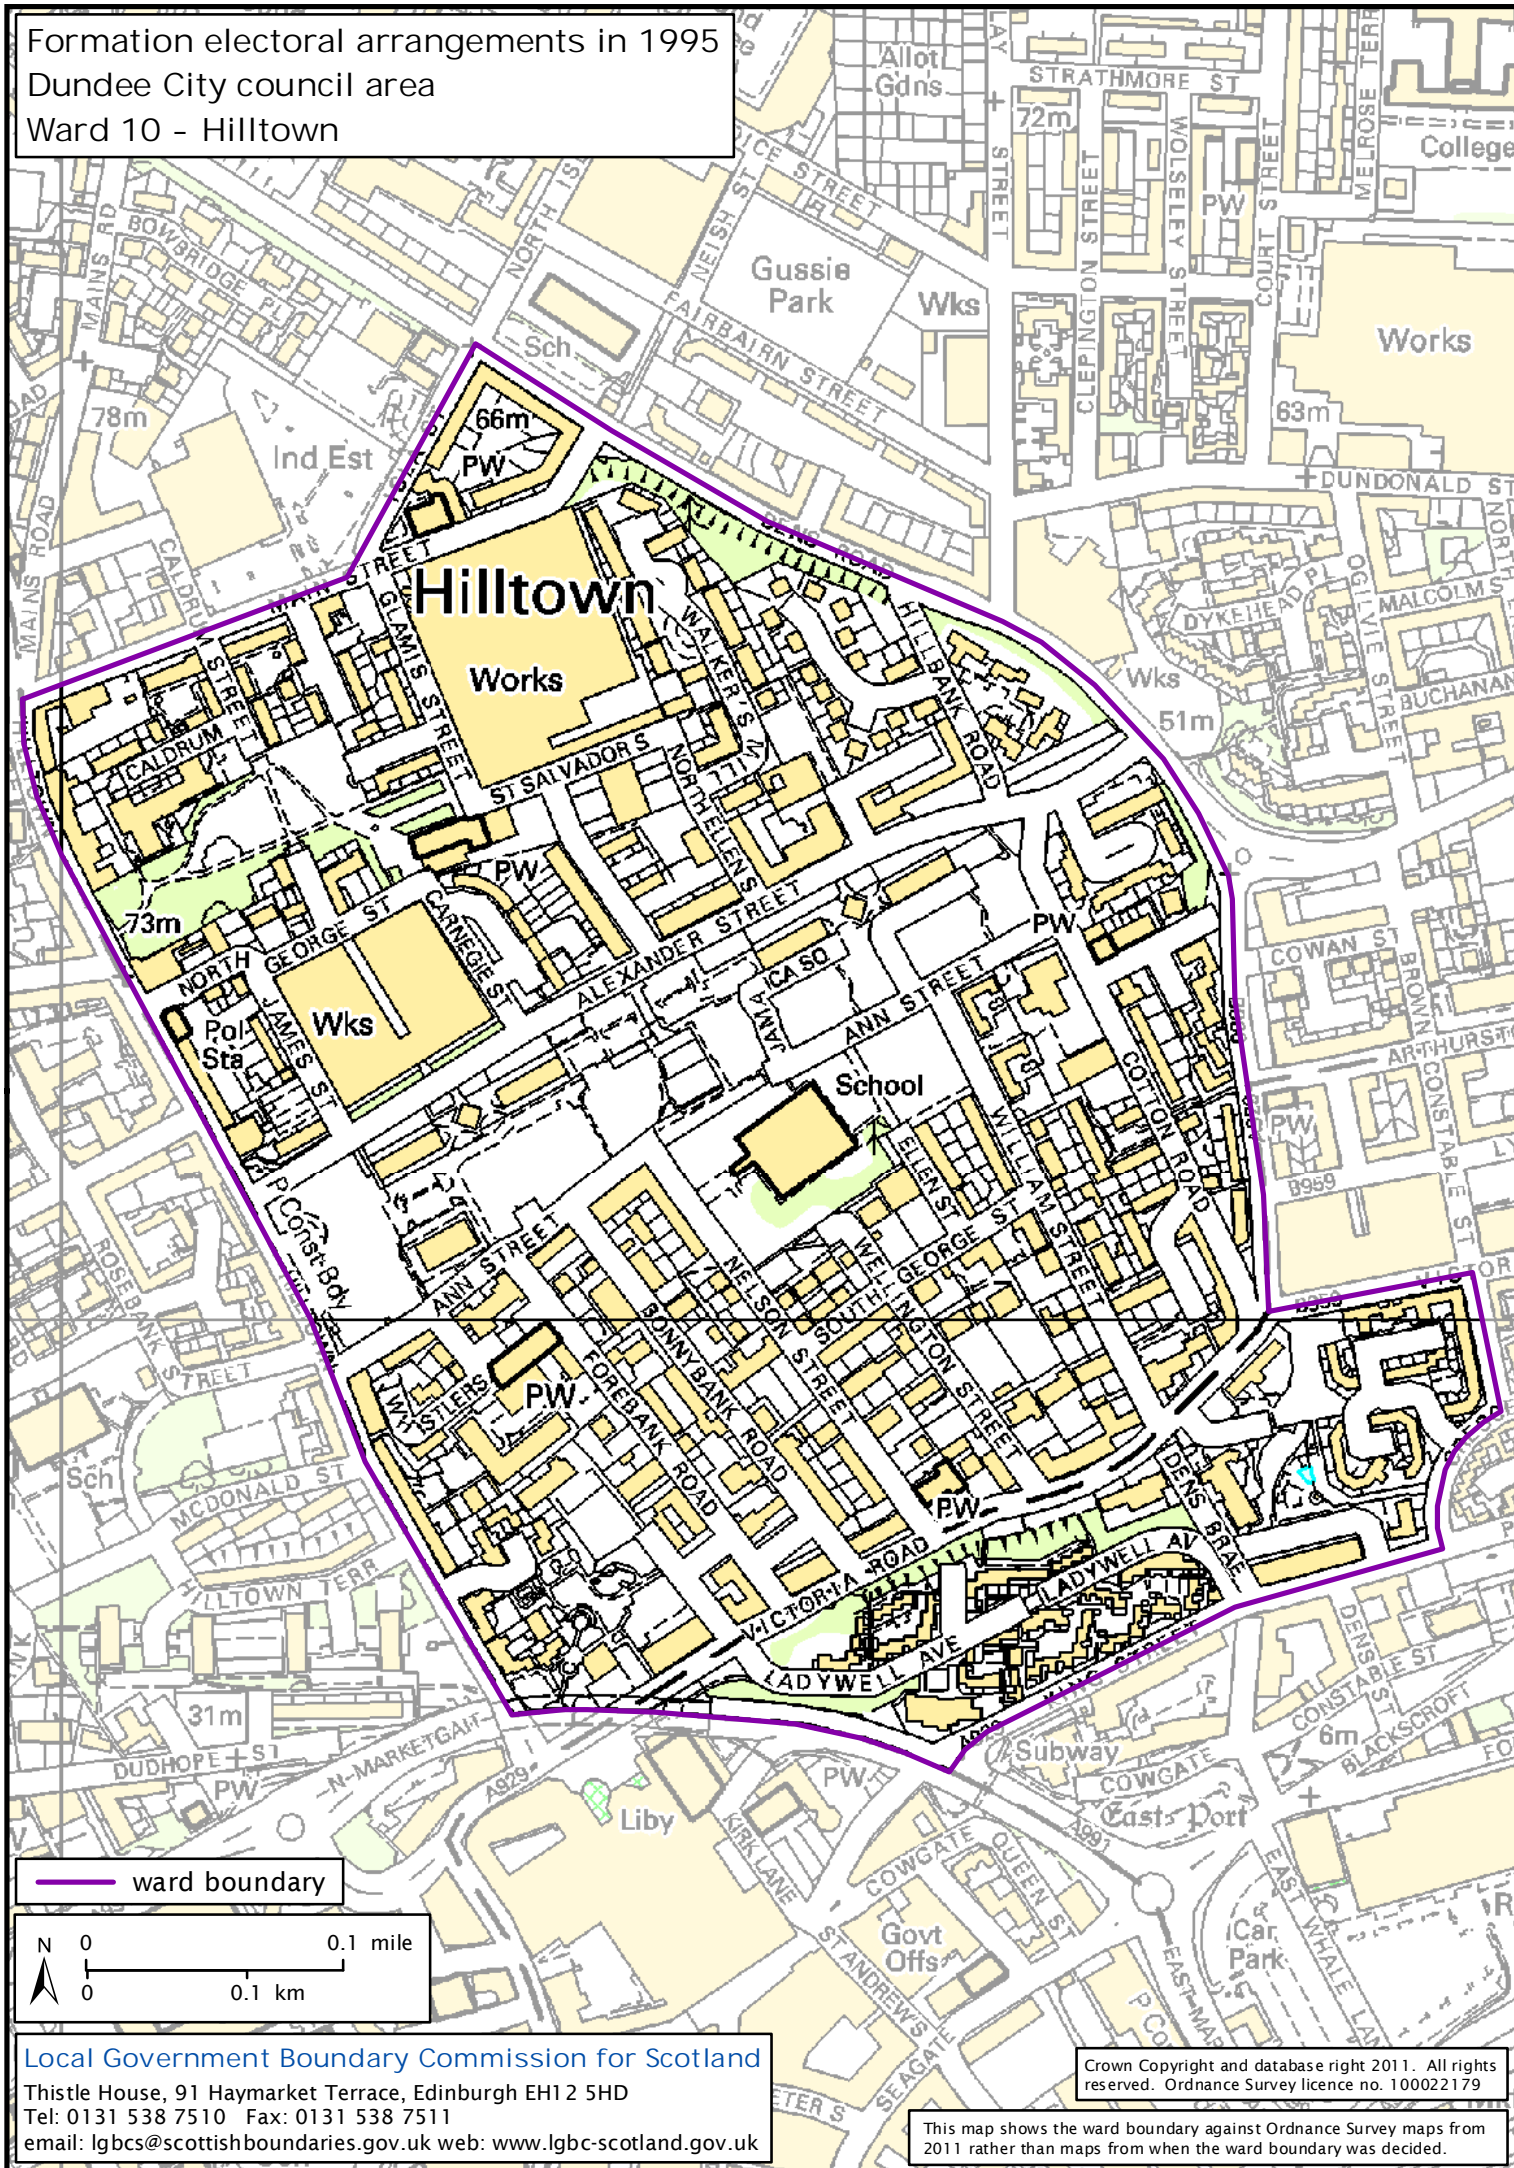

Formation electoral arrangements in 1995
 Dundee City council area
 Ward 10 - Hilltown

Local Government Boundary Commission for Scotland
 Thistle House, 91 Haymarket Terrace, Edinburgh EH1 2 5HD
 Tel: 0131 538 7510 Fax: 0131 538 7511
 email: lgbc@scottishboundaries.gov.uk web: www.lgbc-scotland.gov.uk

Crown Copyright and database right 2011. All rights reserved. Ordnance Survey licence no. 100022179

This map shows the ward boundary against Ordnance Survey maps from 2011 rather than maps from when the ward boundary was decided.