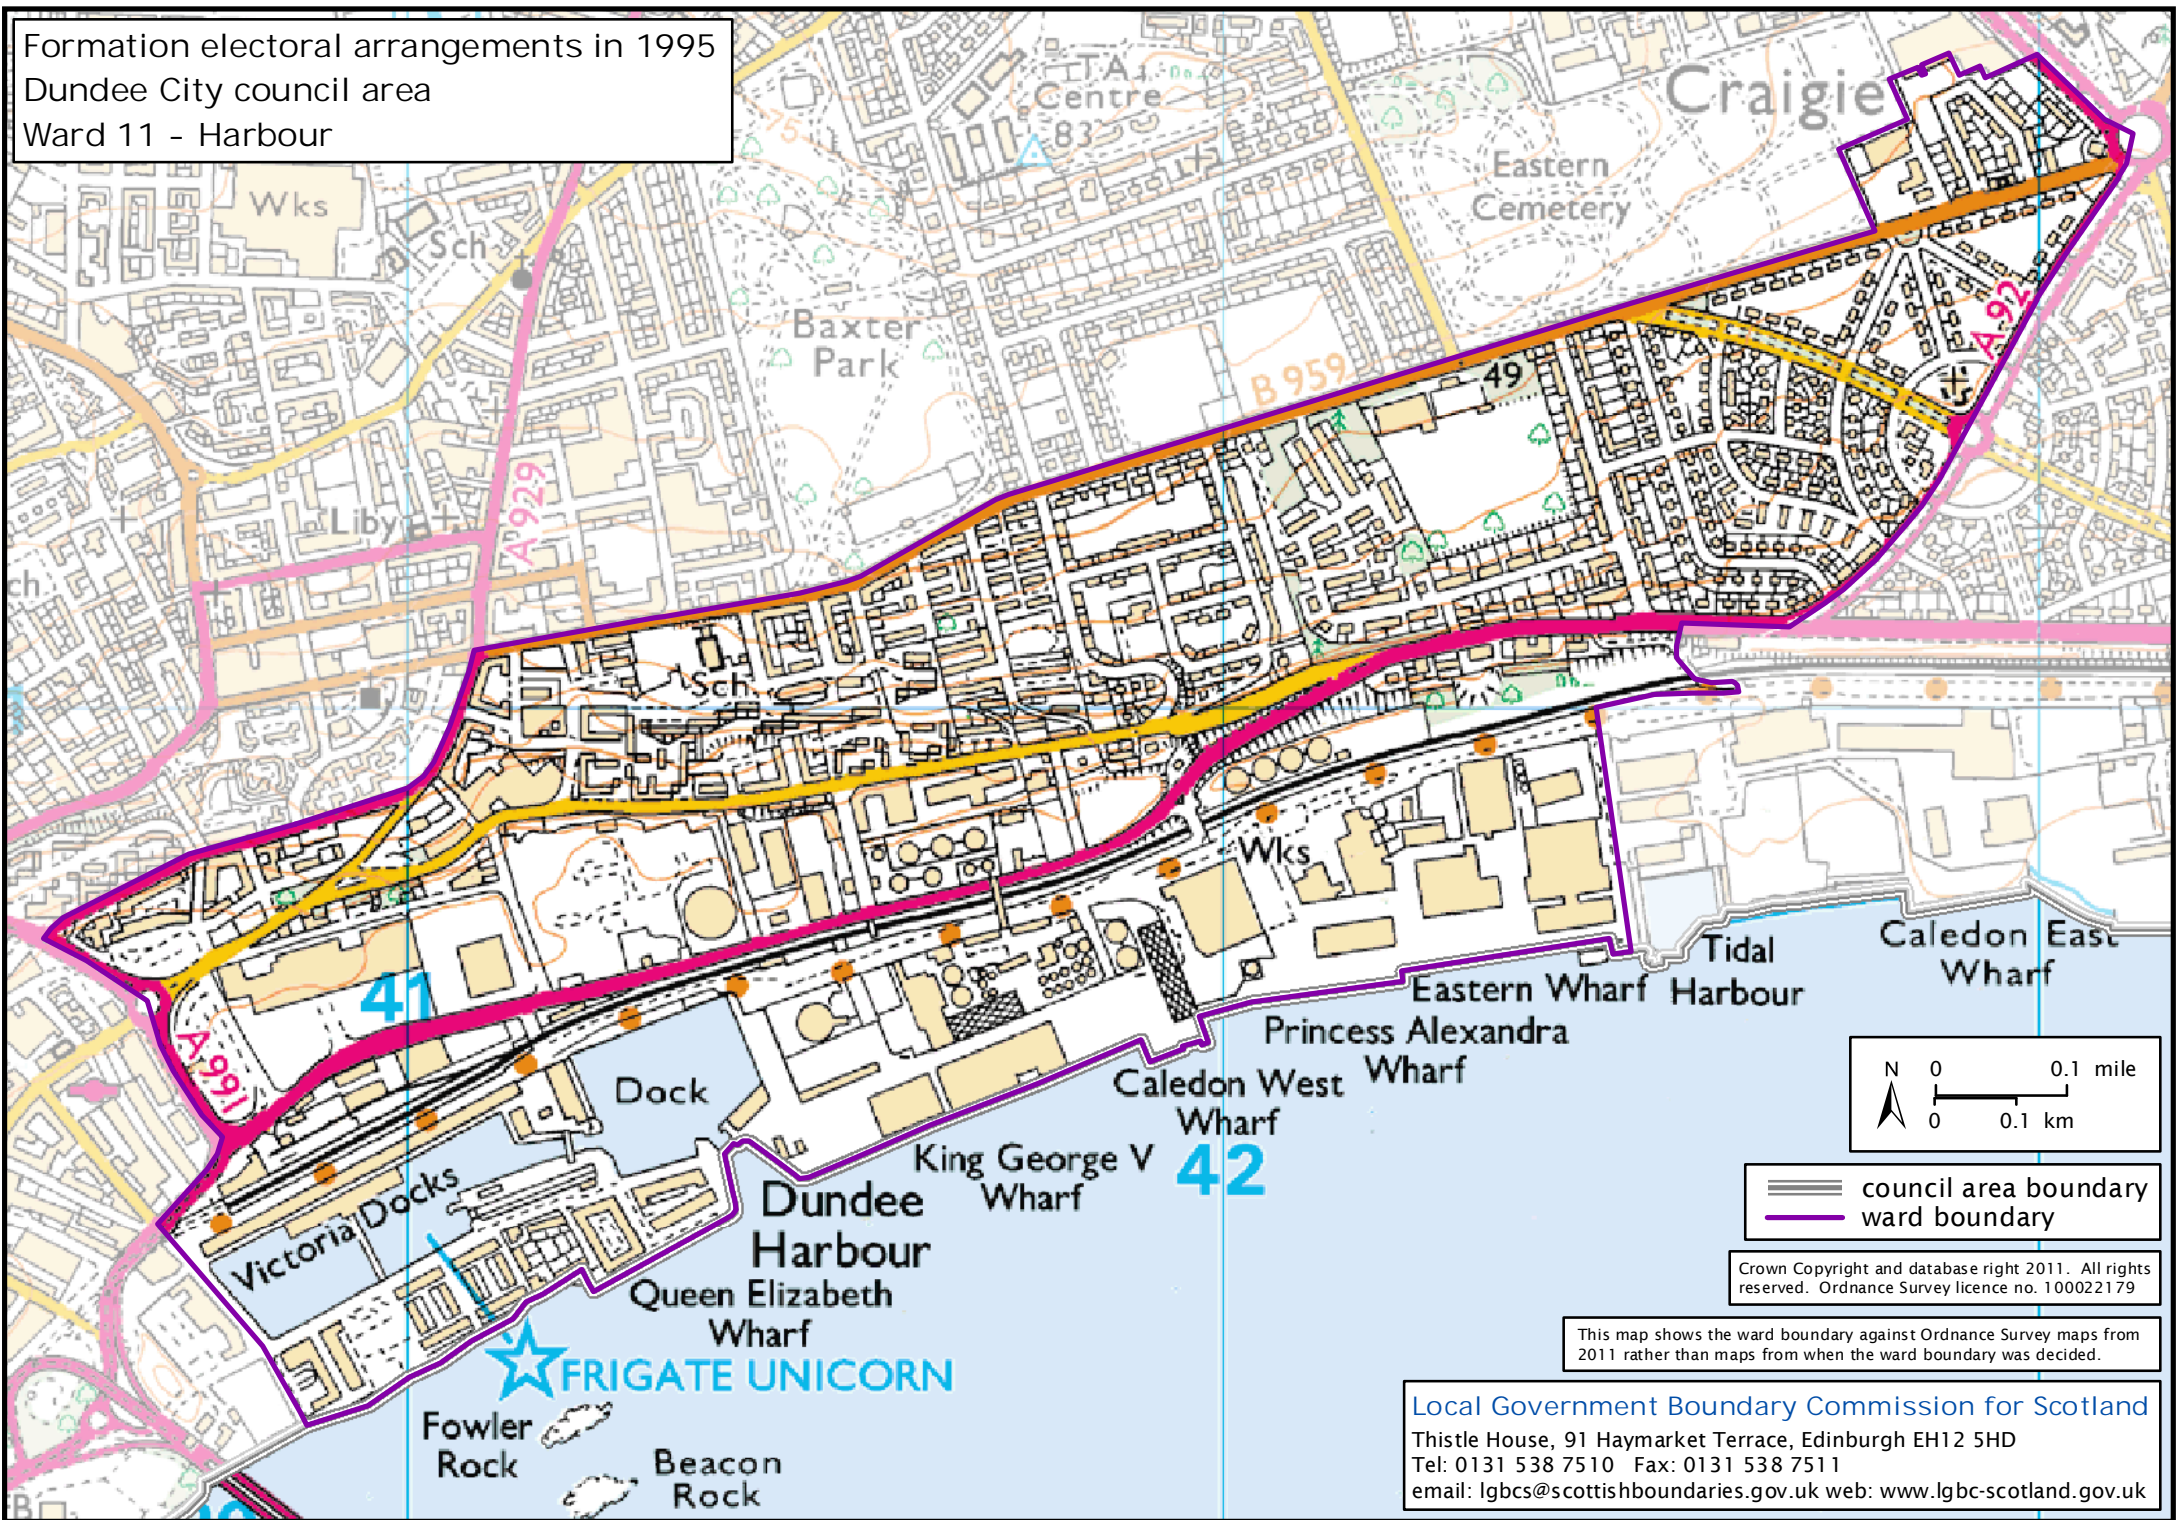

Formation electoral arrangements in 1995  
Dundee City council area  
Ward 11 - Harbour

==== council area boundary  
==== ward boundary

Crown Copyright and database right 2011. All rights reserved. Ordnance Survey licence no. 10002179

This map shows the ward boundary against Ordnance Survey maps from 2011 rather than maps from when the ward boundary was decided.

Local Government Boundary Commission for Scotland  
Thistle House, 91 Haymarket Terrace, Edinburgh EH12 5HD  
Tel: 0131 538 7510 Fax: 0131 538 7511  
email: [lgbc@scottishboundaries.gov.uk](mailto:lgbc@scottishboundaries.gov.uk) web: [www.lgbc-scotland.gov.uk](http://www.lgbc-scotland.gov.uk)

Fowler Rock  
Beacon Rock