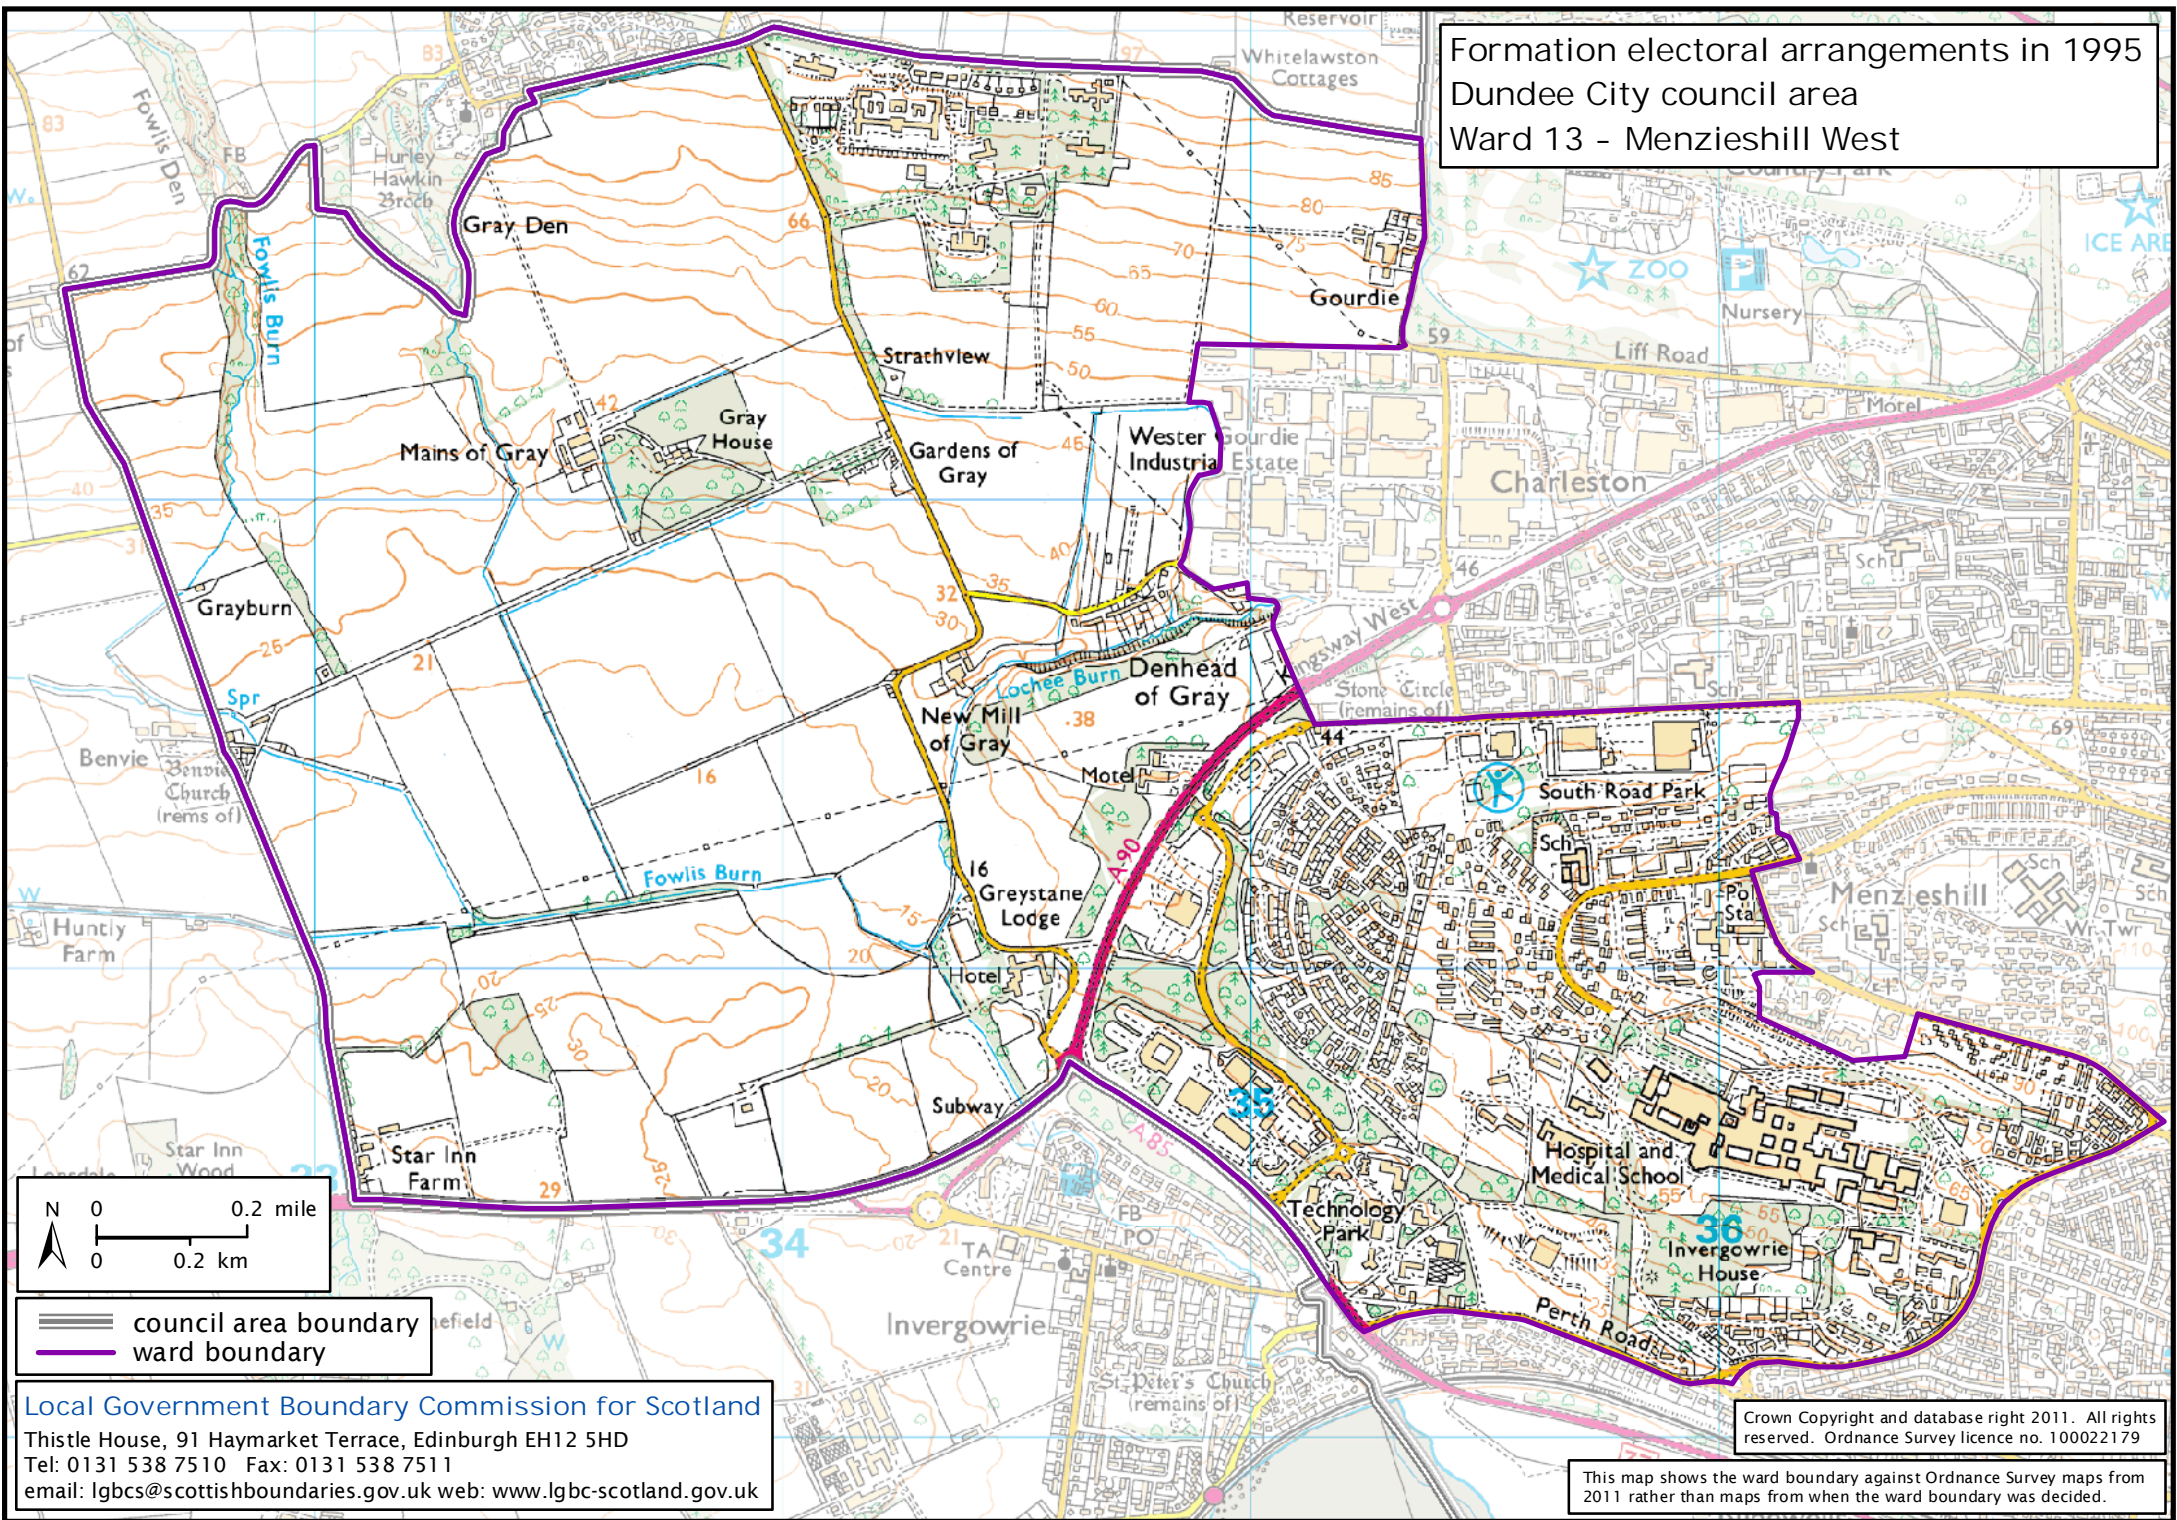

Formation electoral arrangements in 1995
 Dundee City council area
 Ward 13 - Menzieshill West

council area boundary
 ward boundary

Local Government Boundary Commission for Scotland
 Thistle House, 91 Haymarket Terrace, Edinburgh EH12 5HD
 Tel: 0131 538 7510 Fax: 0131 538 7511
 email: lgbc@scottishboundaries.gov.uk web: www.lgbc-scotland.gov.uk

Crown Copyright and database right 2011. All rights reserved. Ordnance Survey licence no. 100022179

This map shows the ward boundary against Ordnance Survey maps from 2011 rather than maps from when the ward boundary was decided.