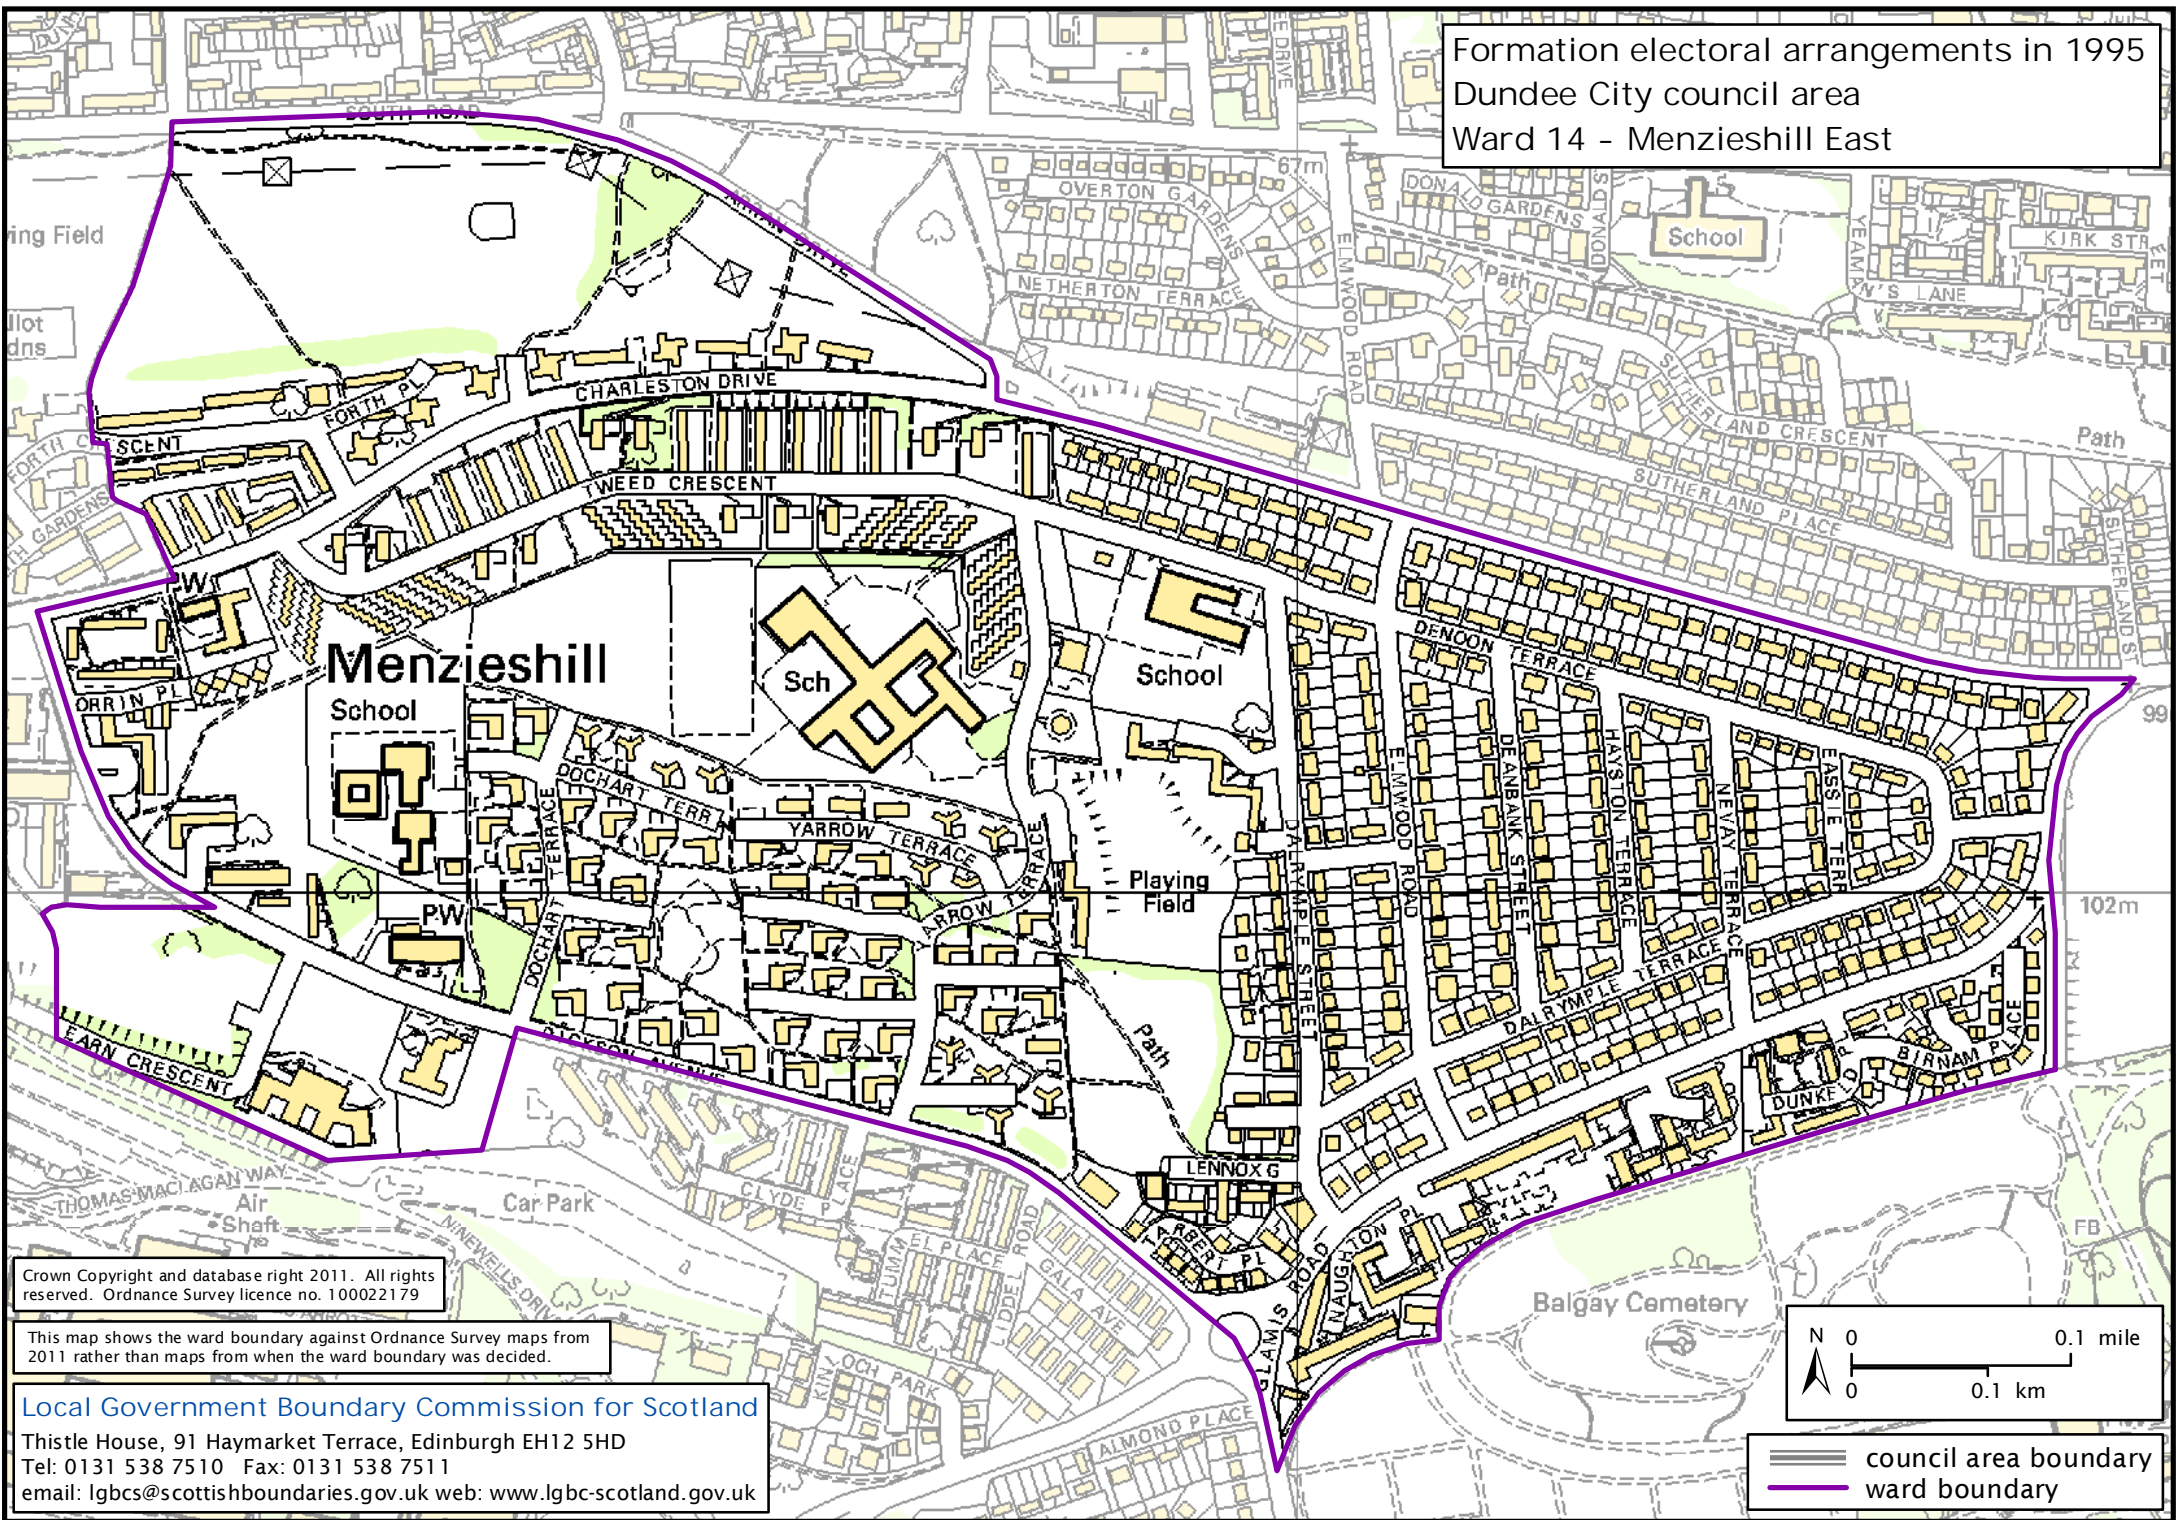

Formation electoral arrangements in 1995
 Dundee City council area
 Ward 14 - Menzieshill East

Crown Copyright and database right 2011. All rights reserved. Ordnance Survey licence no. 100022179

This map shows the ward boundary against Ordnance Survey maps from 2011 rather than maps from when the ward boundary was decided.

 council area boundary
 ward boundary