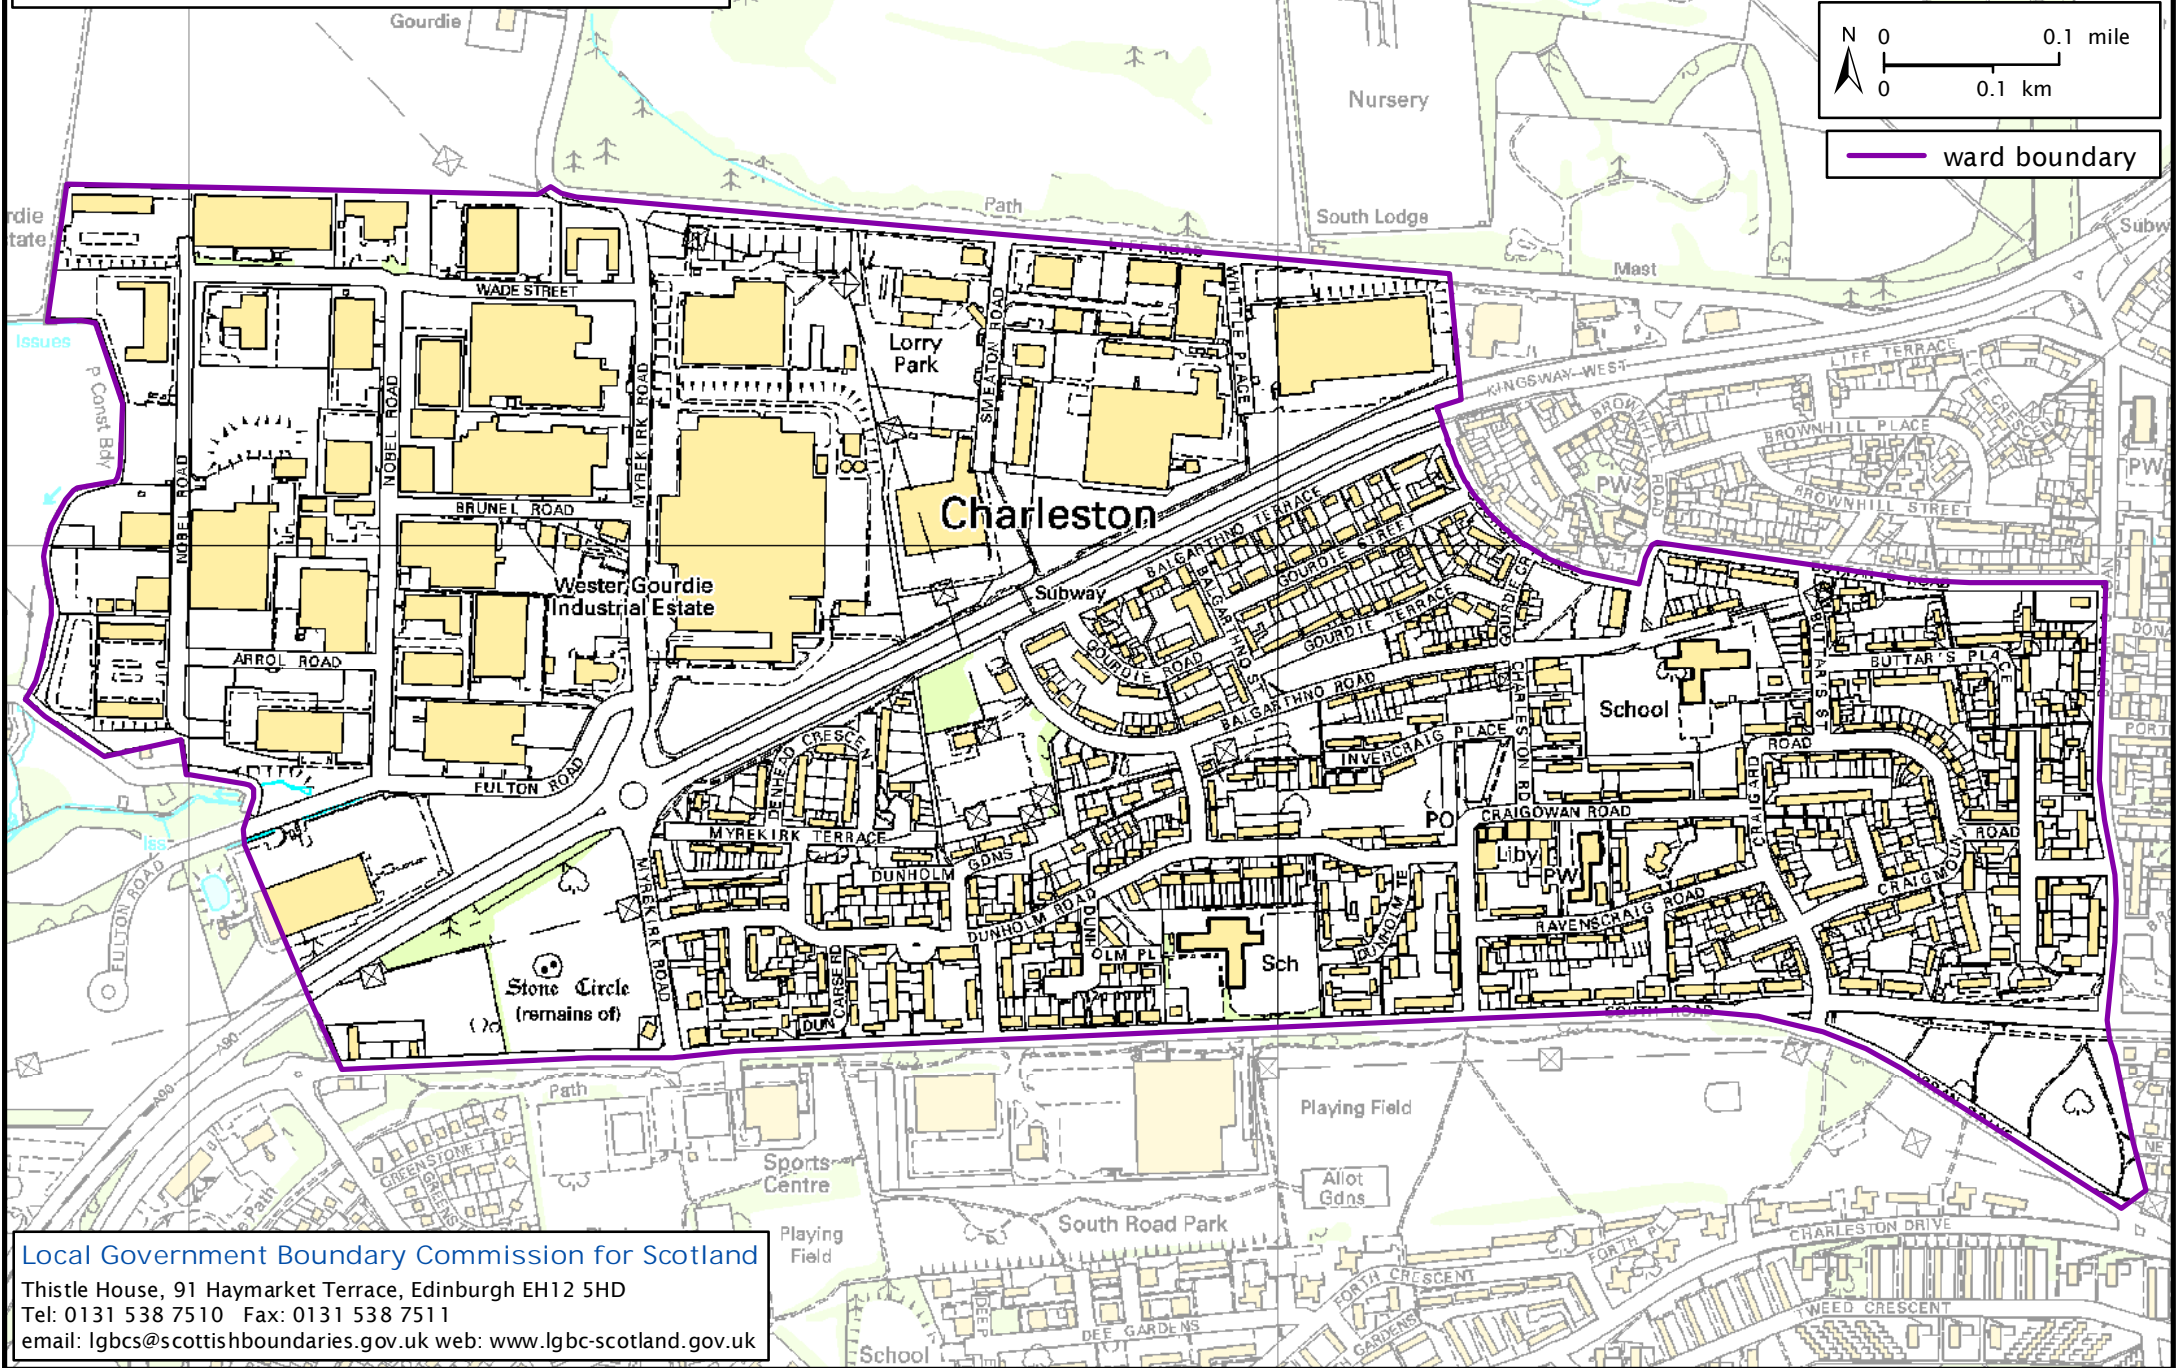

Formation electoral arrangements in 1995
Dundee City council area
Ward 15 - Gourdie

This map shows the ward boundary against Ordnance Survey maps from 2011 rather than maps from when the ward boundary was decided.

Crown Copyright and database right 2011. All rights reserved. Ordnance Survey licence no. 10002179

— ward boundary

Local Government Boundary Commission for Scotland

Thistle House, 91 Haymarket Terrace, Edinburgh EH12 5HD
Tel: 0131 538 7510 Fax: 0131 538 7511
email: lgbcs@scottishboundaries.gov.uk web: www.lgbc-scotland.gov.uk