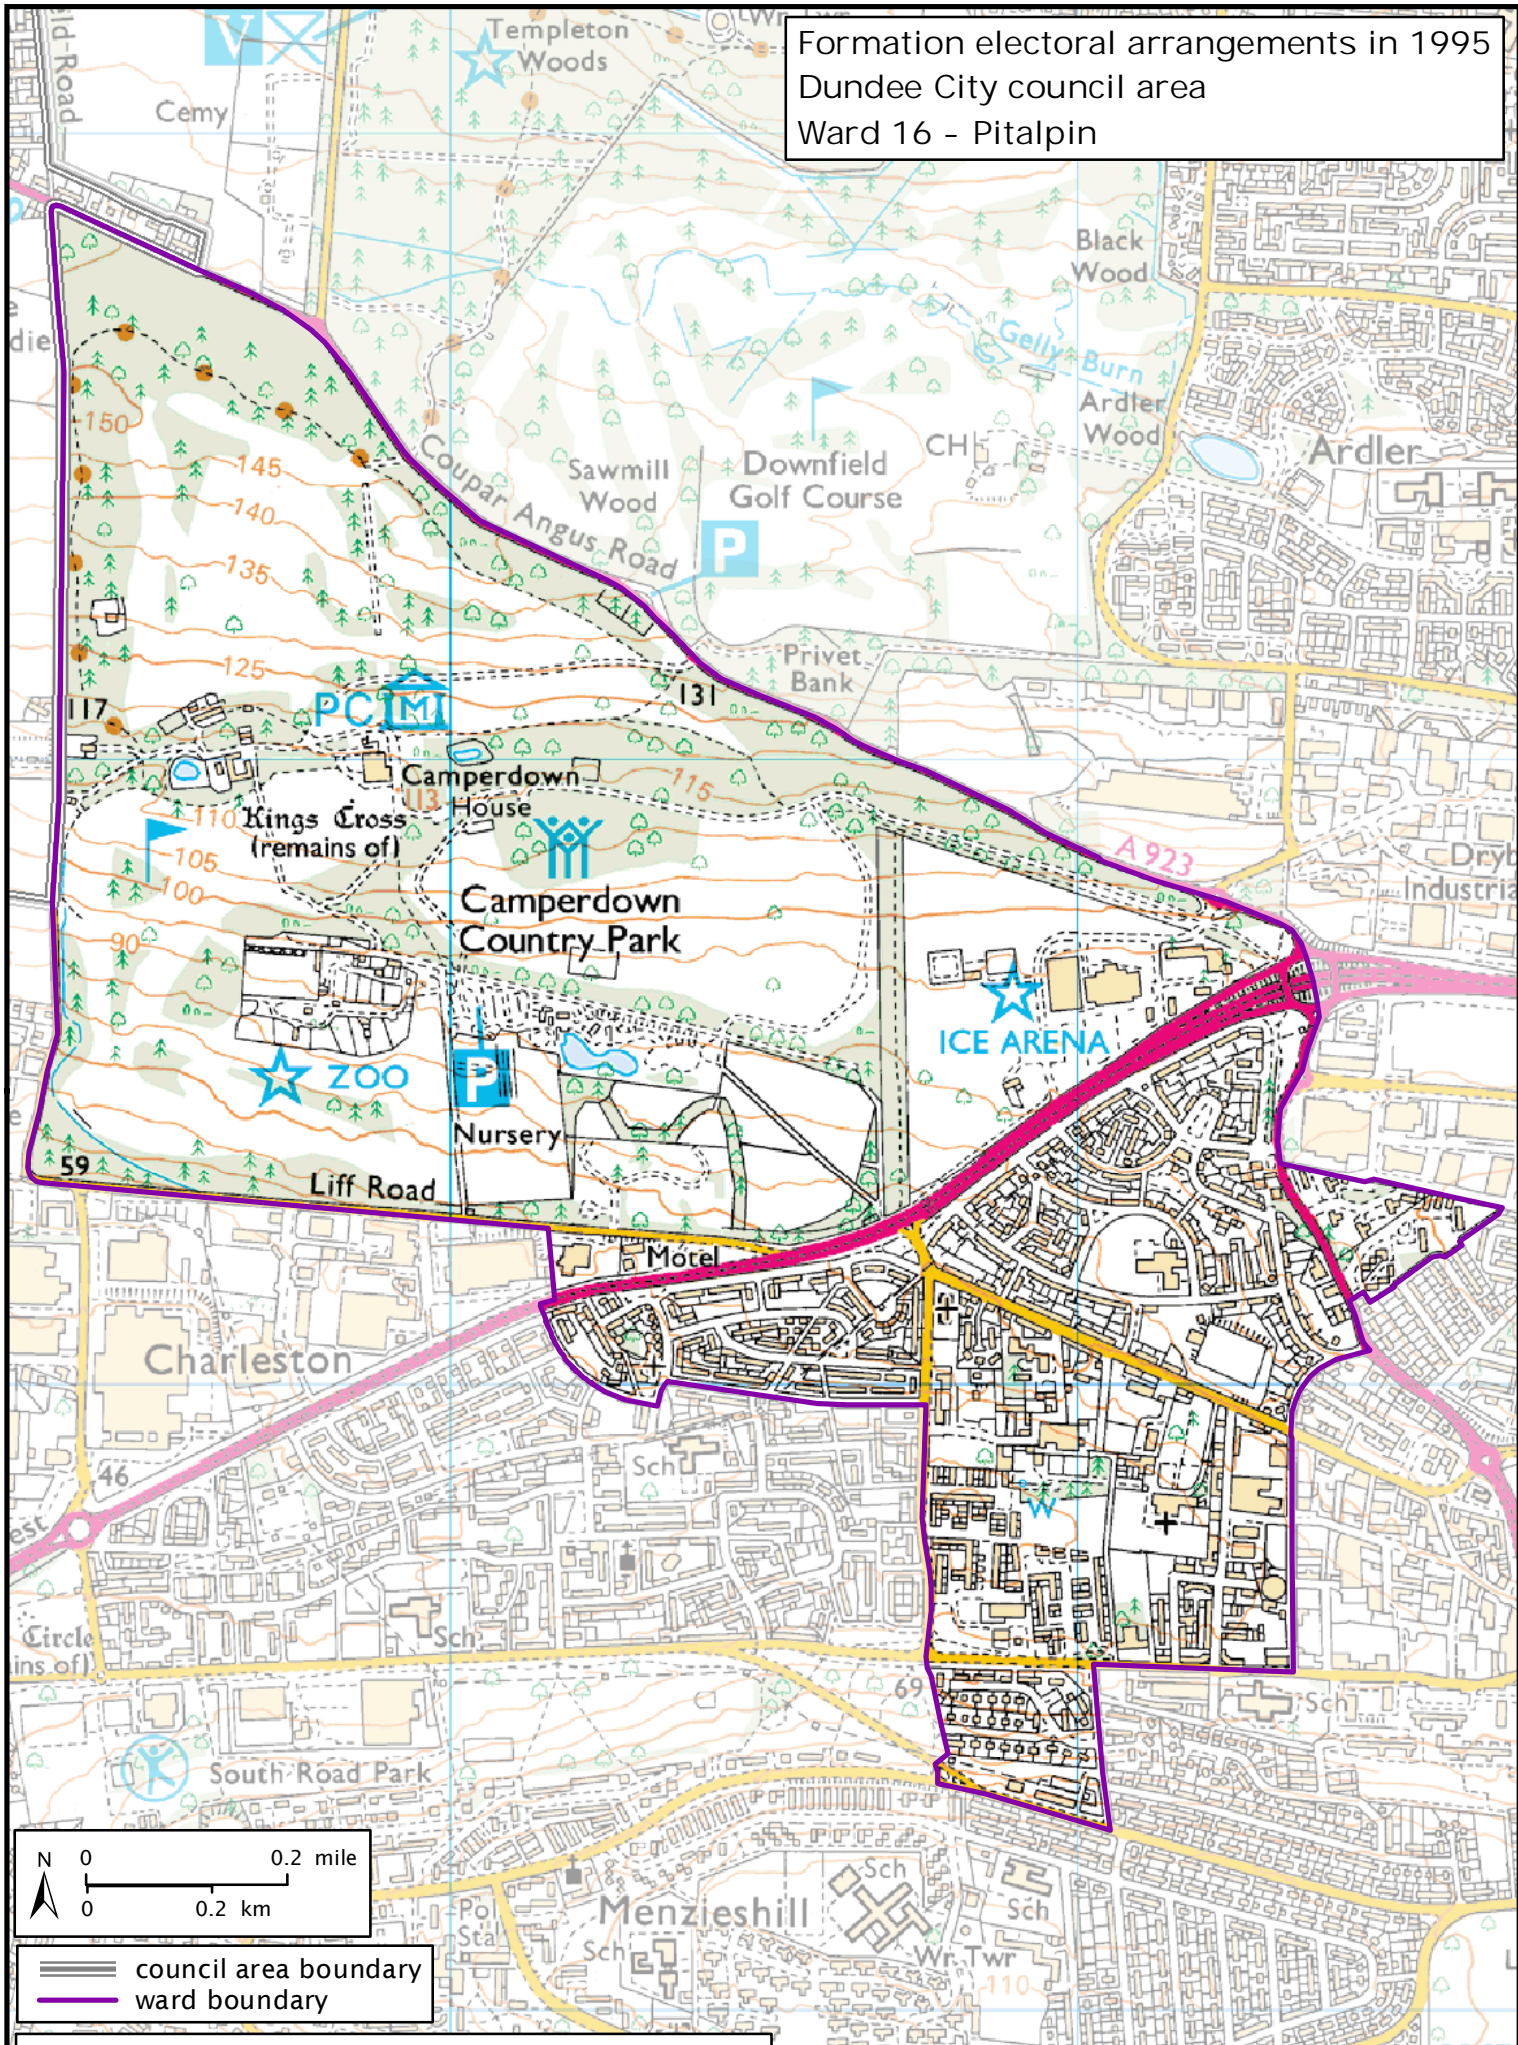

Formation electoral arrangements in 1995
 Dundee City council area
 Ward 16 - Pitalpin

 council area boundary
 ward boundary

Local Government Boundary Commission for Scotland
 Thistle House, 91 Haymarket Terrace, Edinburgh EH1 2 5HD
 Tel: 0131 538 7510 Fax: 0131 538 7511
 email: lgbc@scottishboundaries.gov.uk web: www.lgbc-scotland.gov.uk

Crown Copyright and database right 2011. All rights reserved. Ordnance Survey licence no. 10002179

This map shows the ward boundary against Ordnance Survey maps from 2011 rather than maps from when the ward boundary was decided.