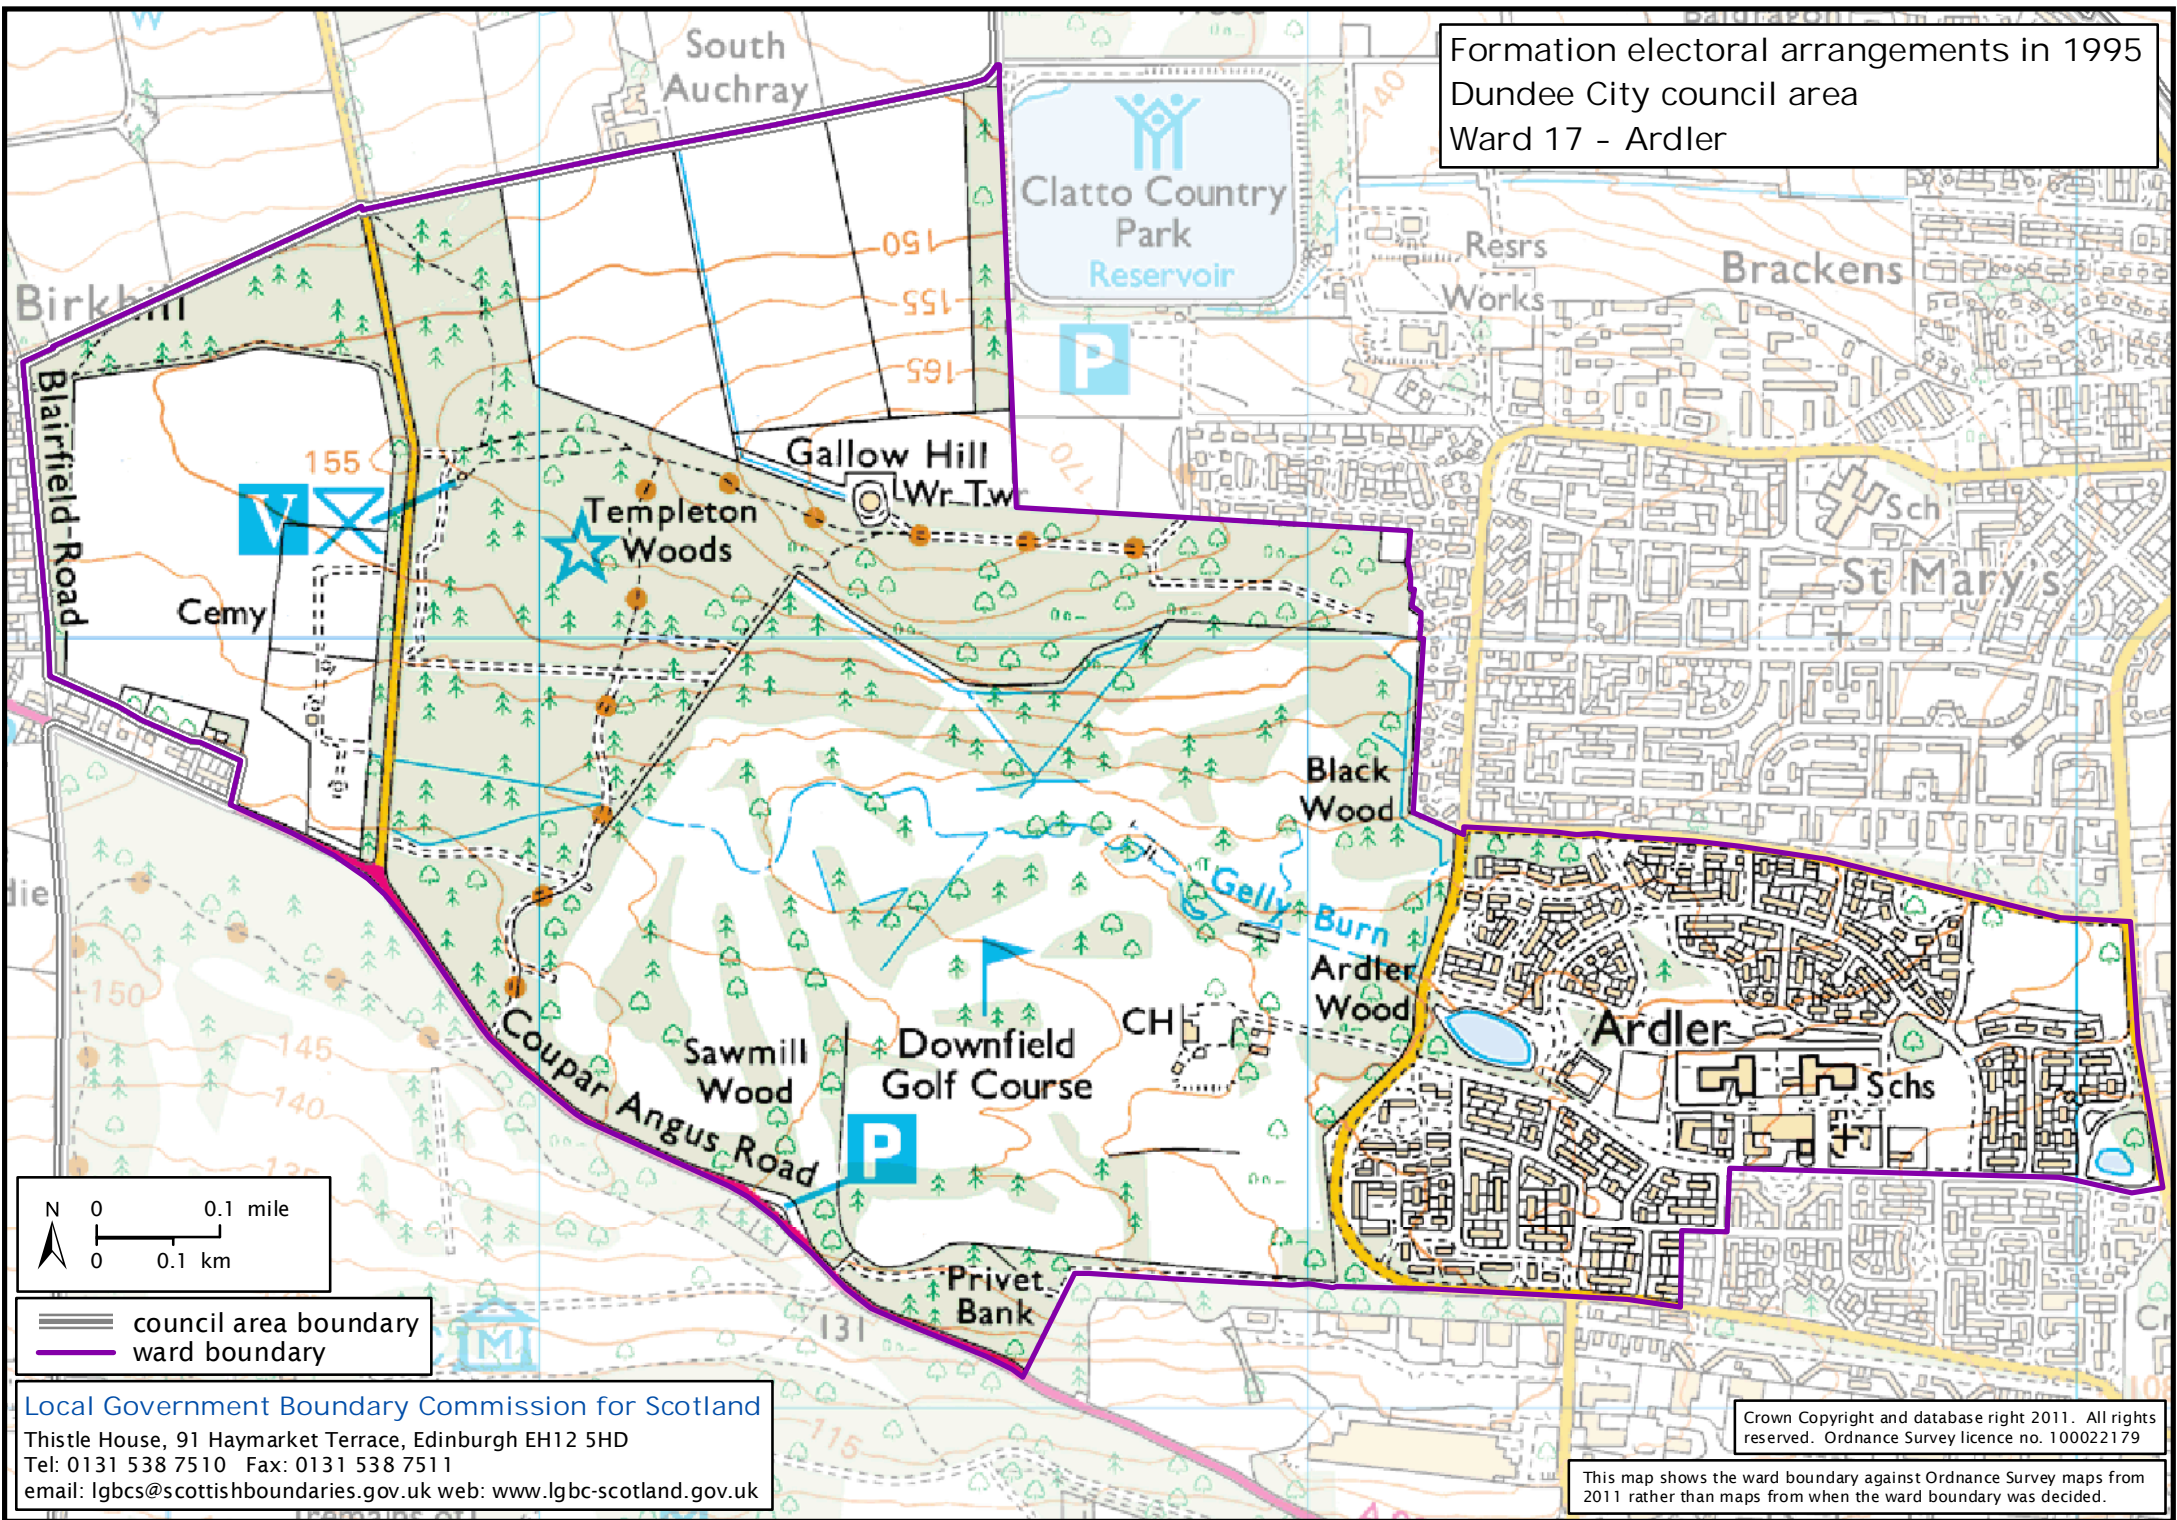

Formation electoral arrangements in 1995
Dundee City council area
Ward 17 - Ardler

— council area boundary
— ward boundary

Local Government Boundary Commission for Scotland
Thistle House, 91 Haymarket Terrace, Edinburgh EH12 5HD
Tel: 0131 538 7510 Fax: 0131 538 7511
email: lgbc@scottishboundaries.gov.uk web: www.lgbc-scotland.gov.uk

Crown Copyright and database right 2011. All rights reserved. Ordnance Survey licence no. 100022179

This map shows the ward boundary against Ordnance Survey maps from 2011 rather than maps from when the ward boundary was decided.