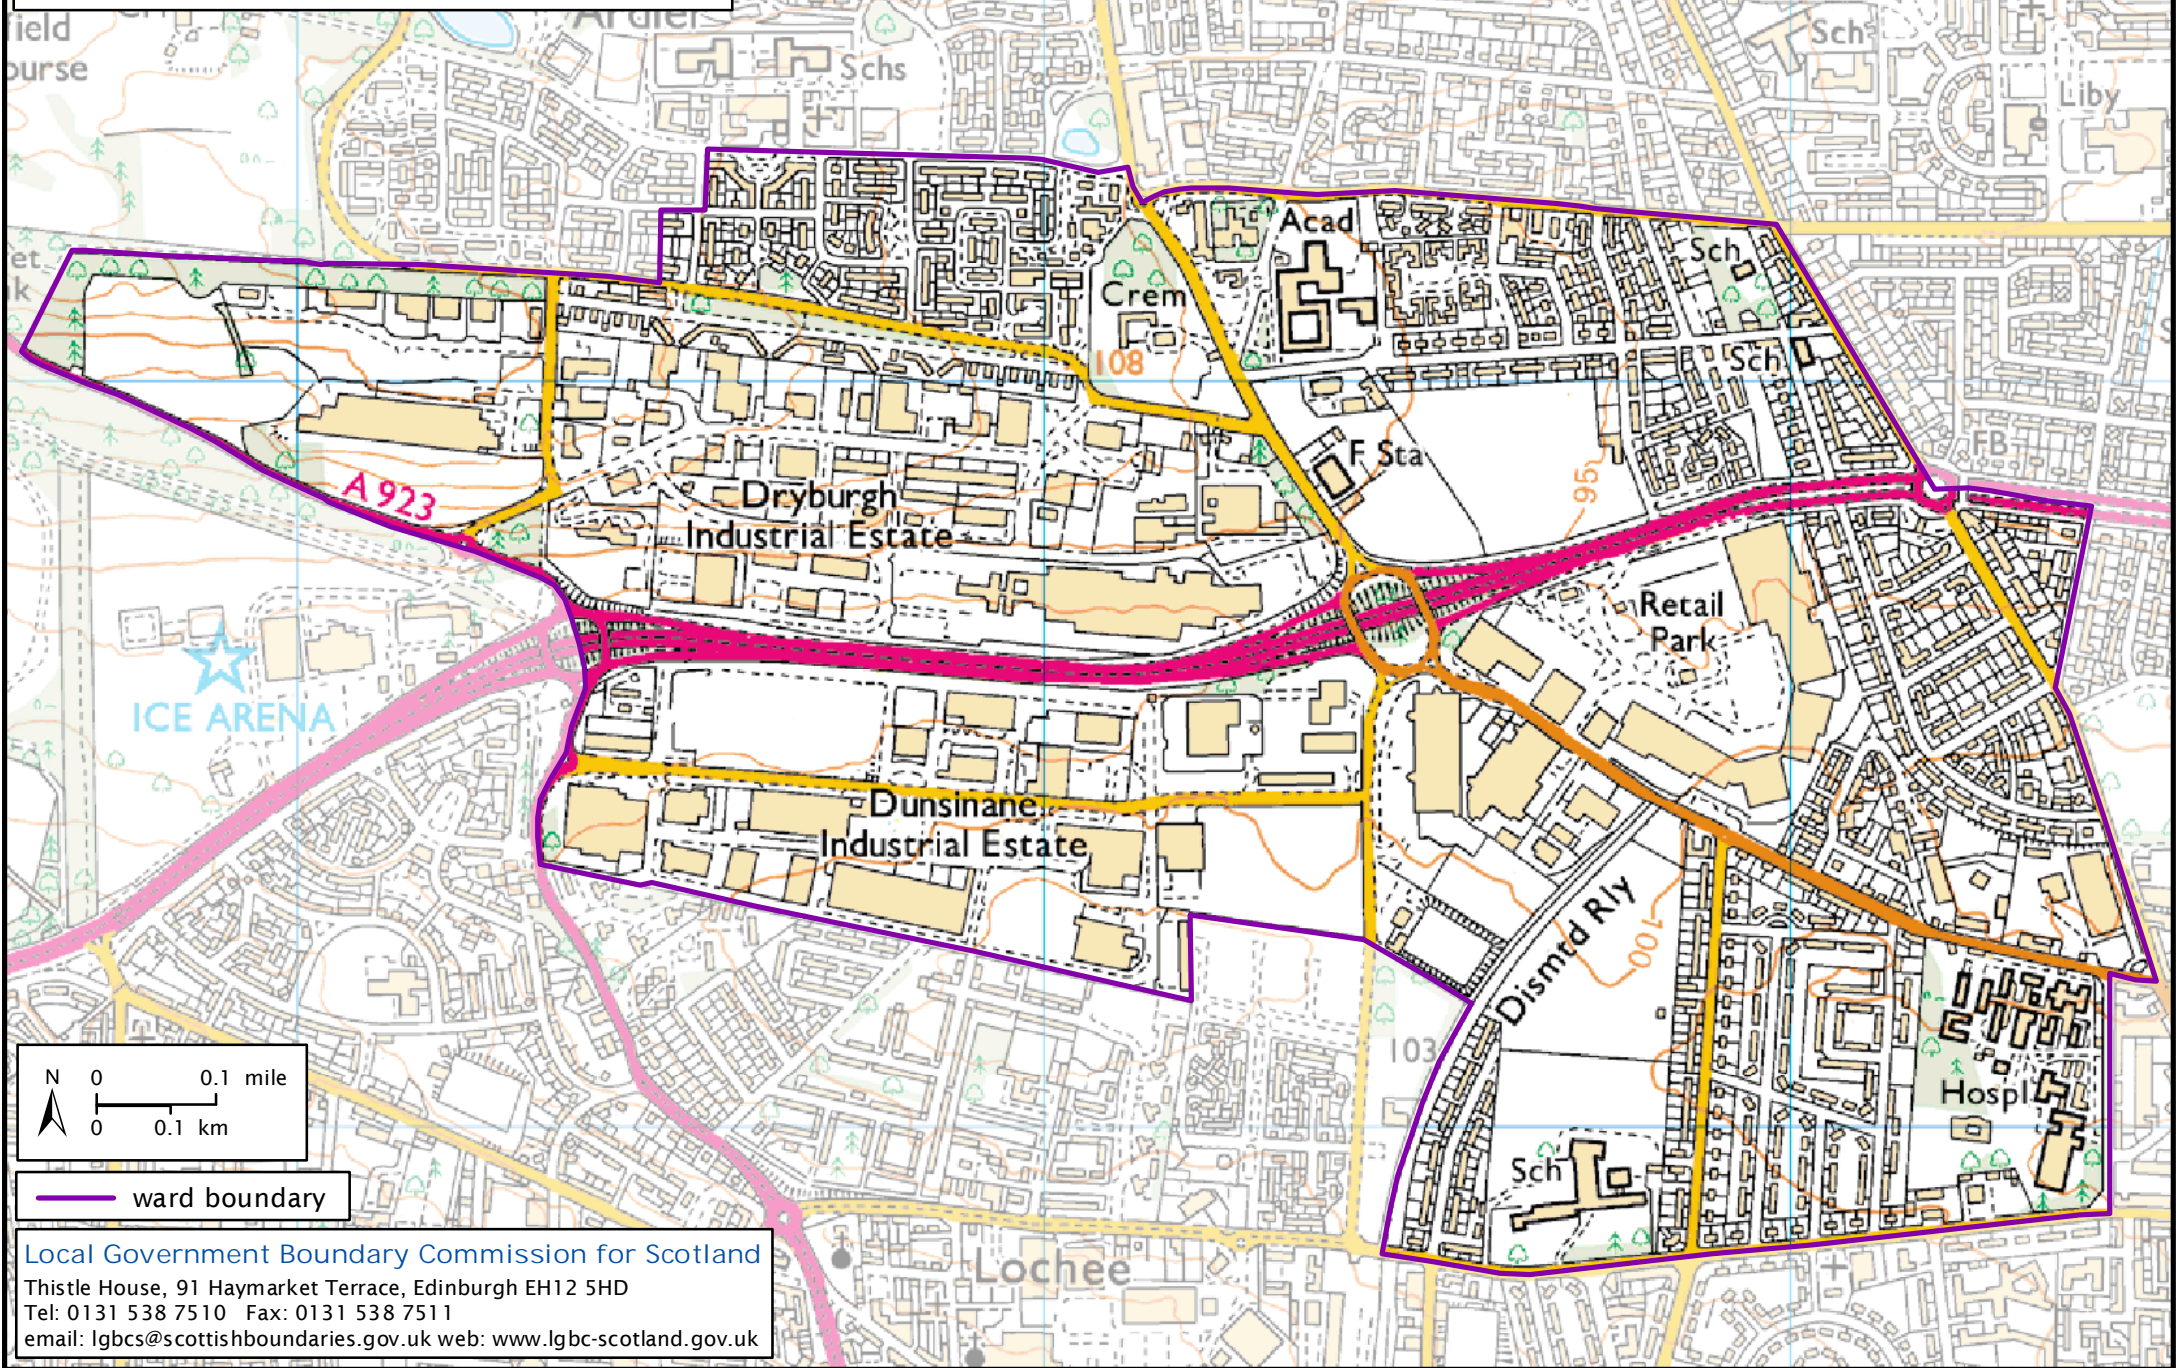

Formation electoral arrangements in 1995
Dundee City council area
Ward 18 - Blackshade

This map shows the ward boundary against Ordnance Survey maps from 2011 rather than maps from when the ward boundary was decided.

Crown Copyright and database right 2011. All rights reserved. Ordnance Survey licence no. 100022179

ward boundary

Local Government Boundary Commission for Scotland
Thistle House, 91 Haymarket Terrace, Edinburgh EH12 5HD
Tel: 0131 538 7510 Fax: 0131 538 7511
email: lgbc@scottishboundaries.gov.uk web: www.lgbc-scotland.gov.uk