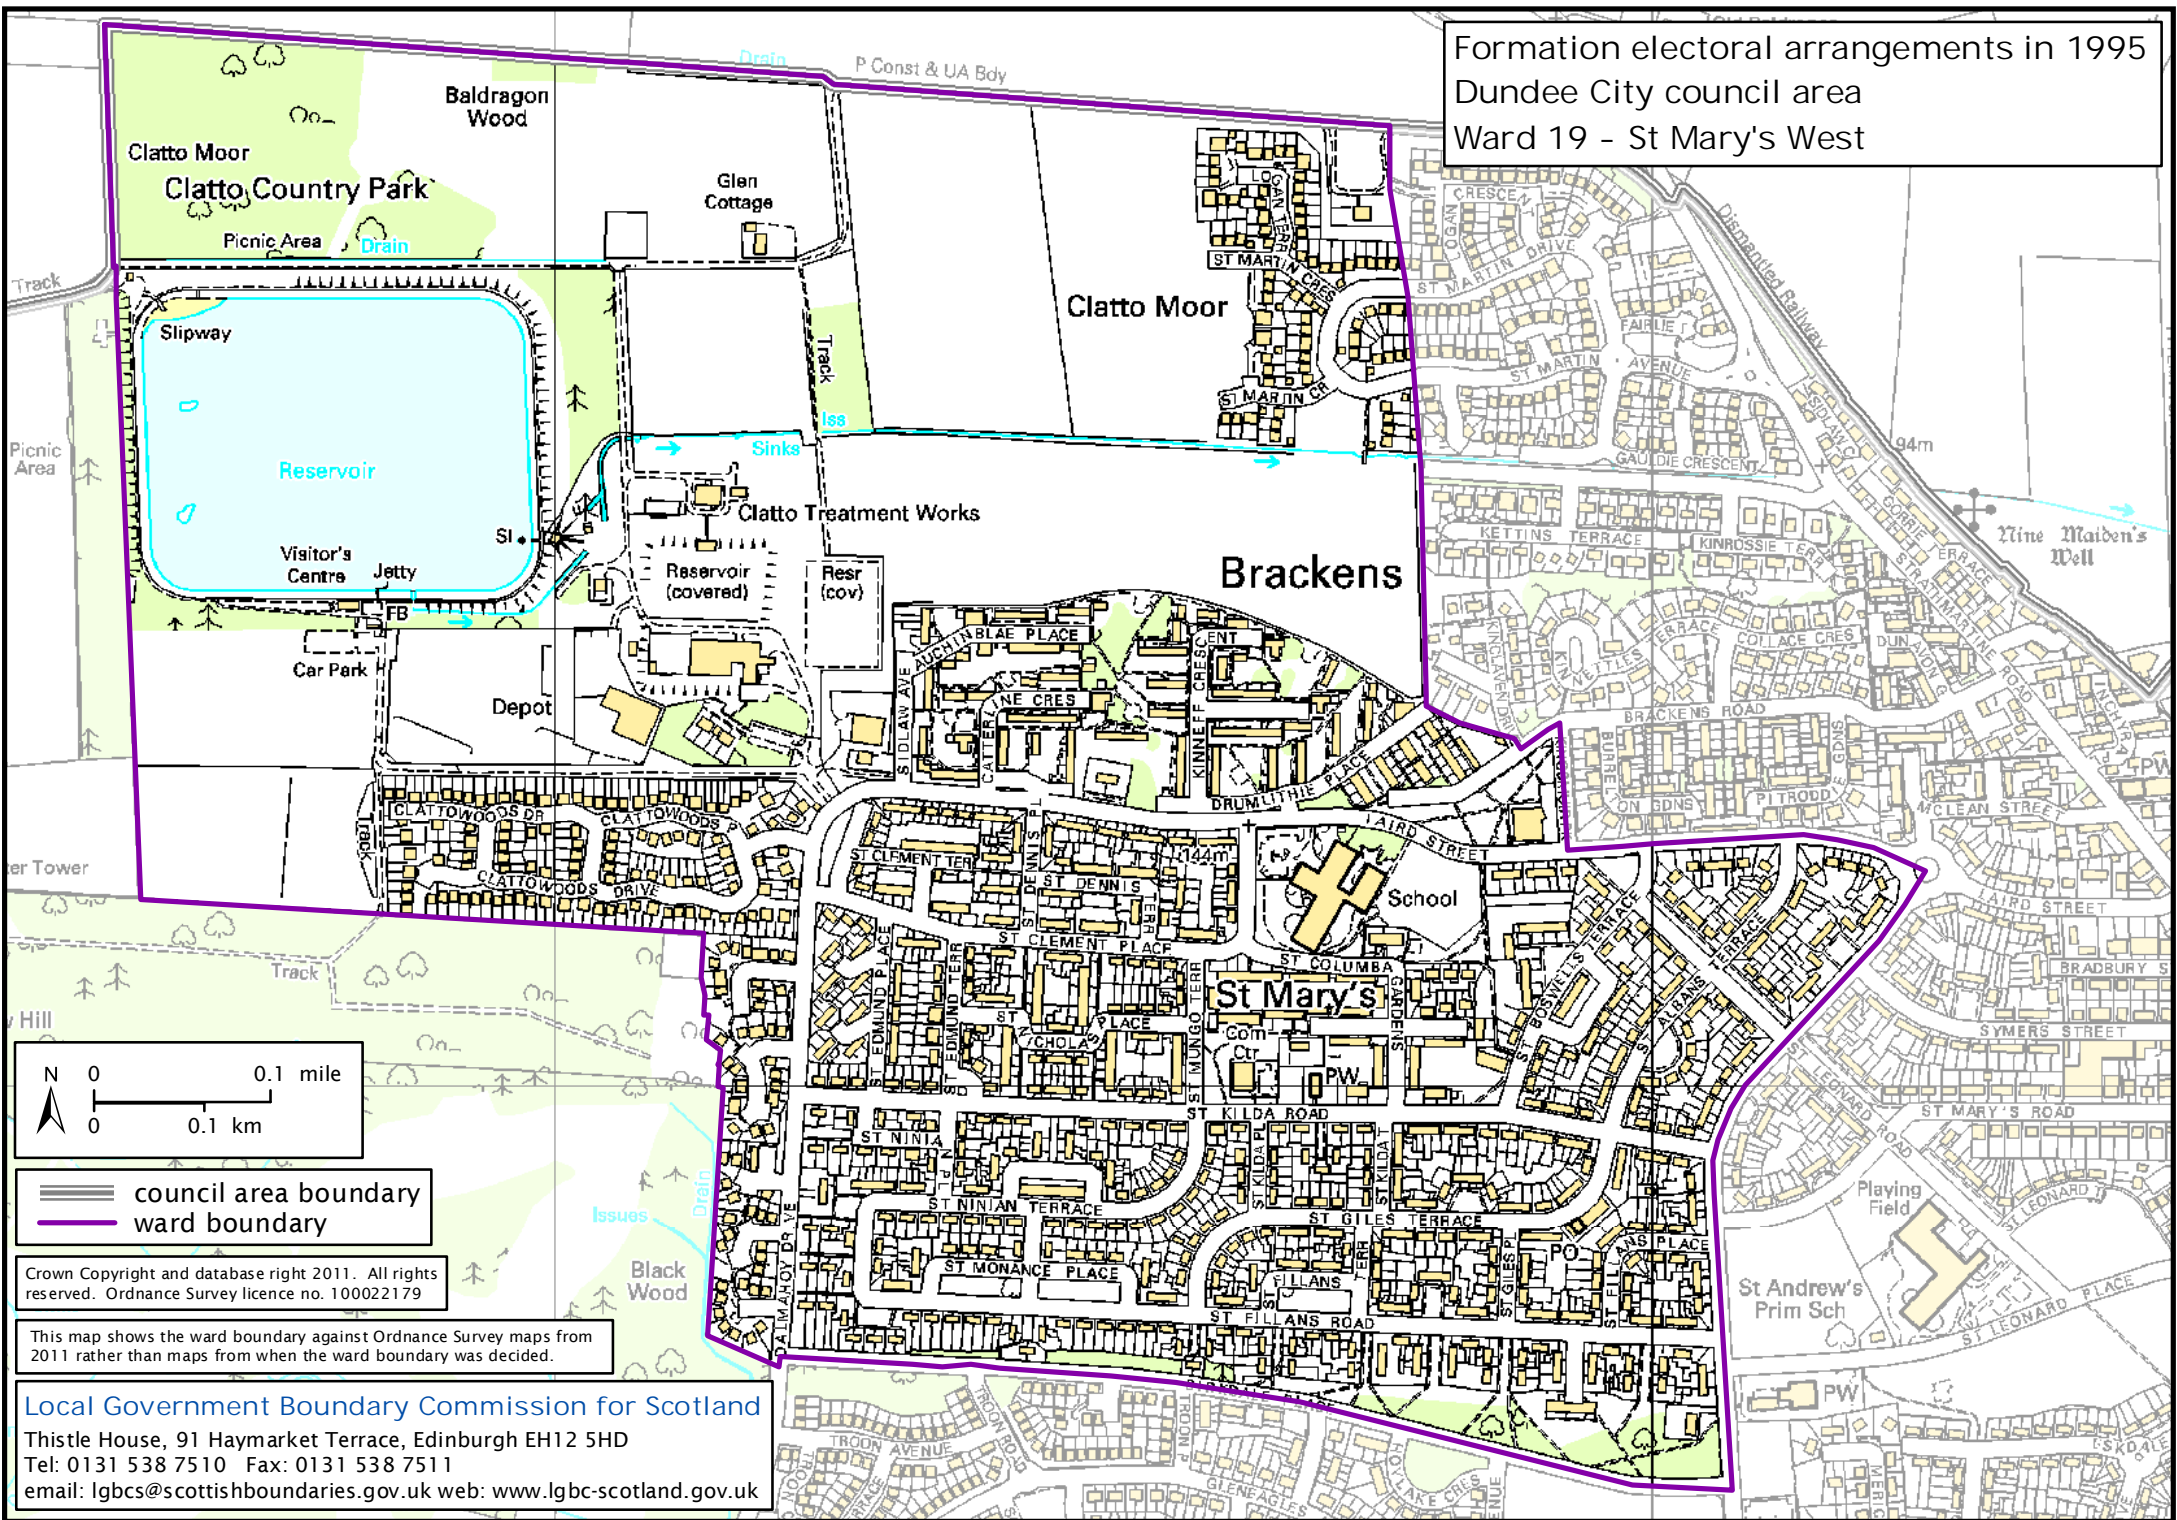

Formation electoral arrangements in 1995
 Dundee City council area
 Ward 19 - St Mary's West

— council area boundary
 — ward boundary

Crown Copyright and database right 2011. All rights reserved. Ordnance Survey licence no. 100022179

This map shows the ward boundary against Ordnance Survey maps from 2011 rather than maps from when the ward boundary was decided.

Local Government Boundary Commission for Scotland
 Thistle House, 91 Haymarket Terrace, Edinburgh EH12 5HD
 Tel: 0131 538 7510 Fax: 0131 538 7511
 email: lgbc@scottishboundaries.gov.uk web: www.lgbc-scotland.gov.uk