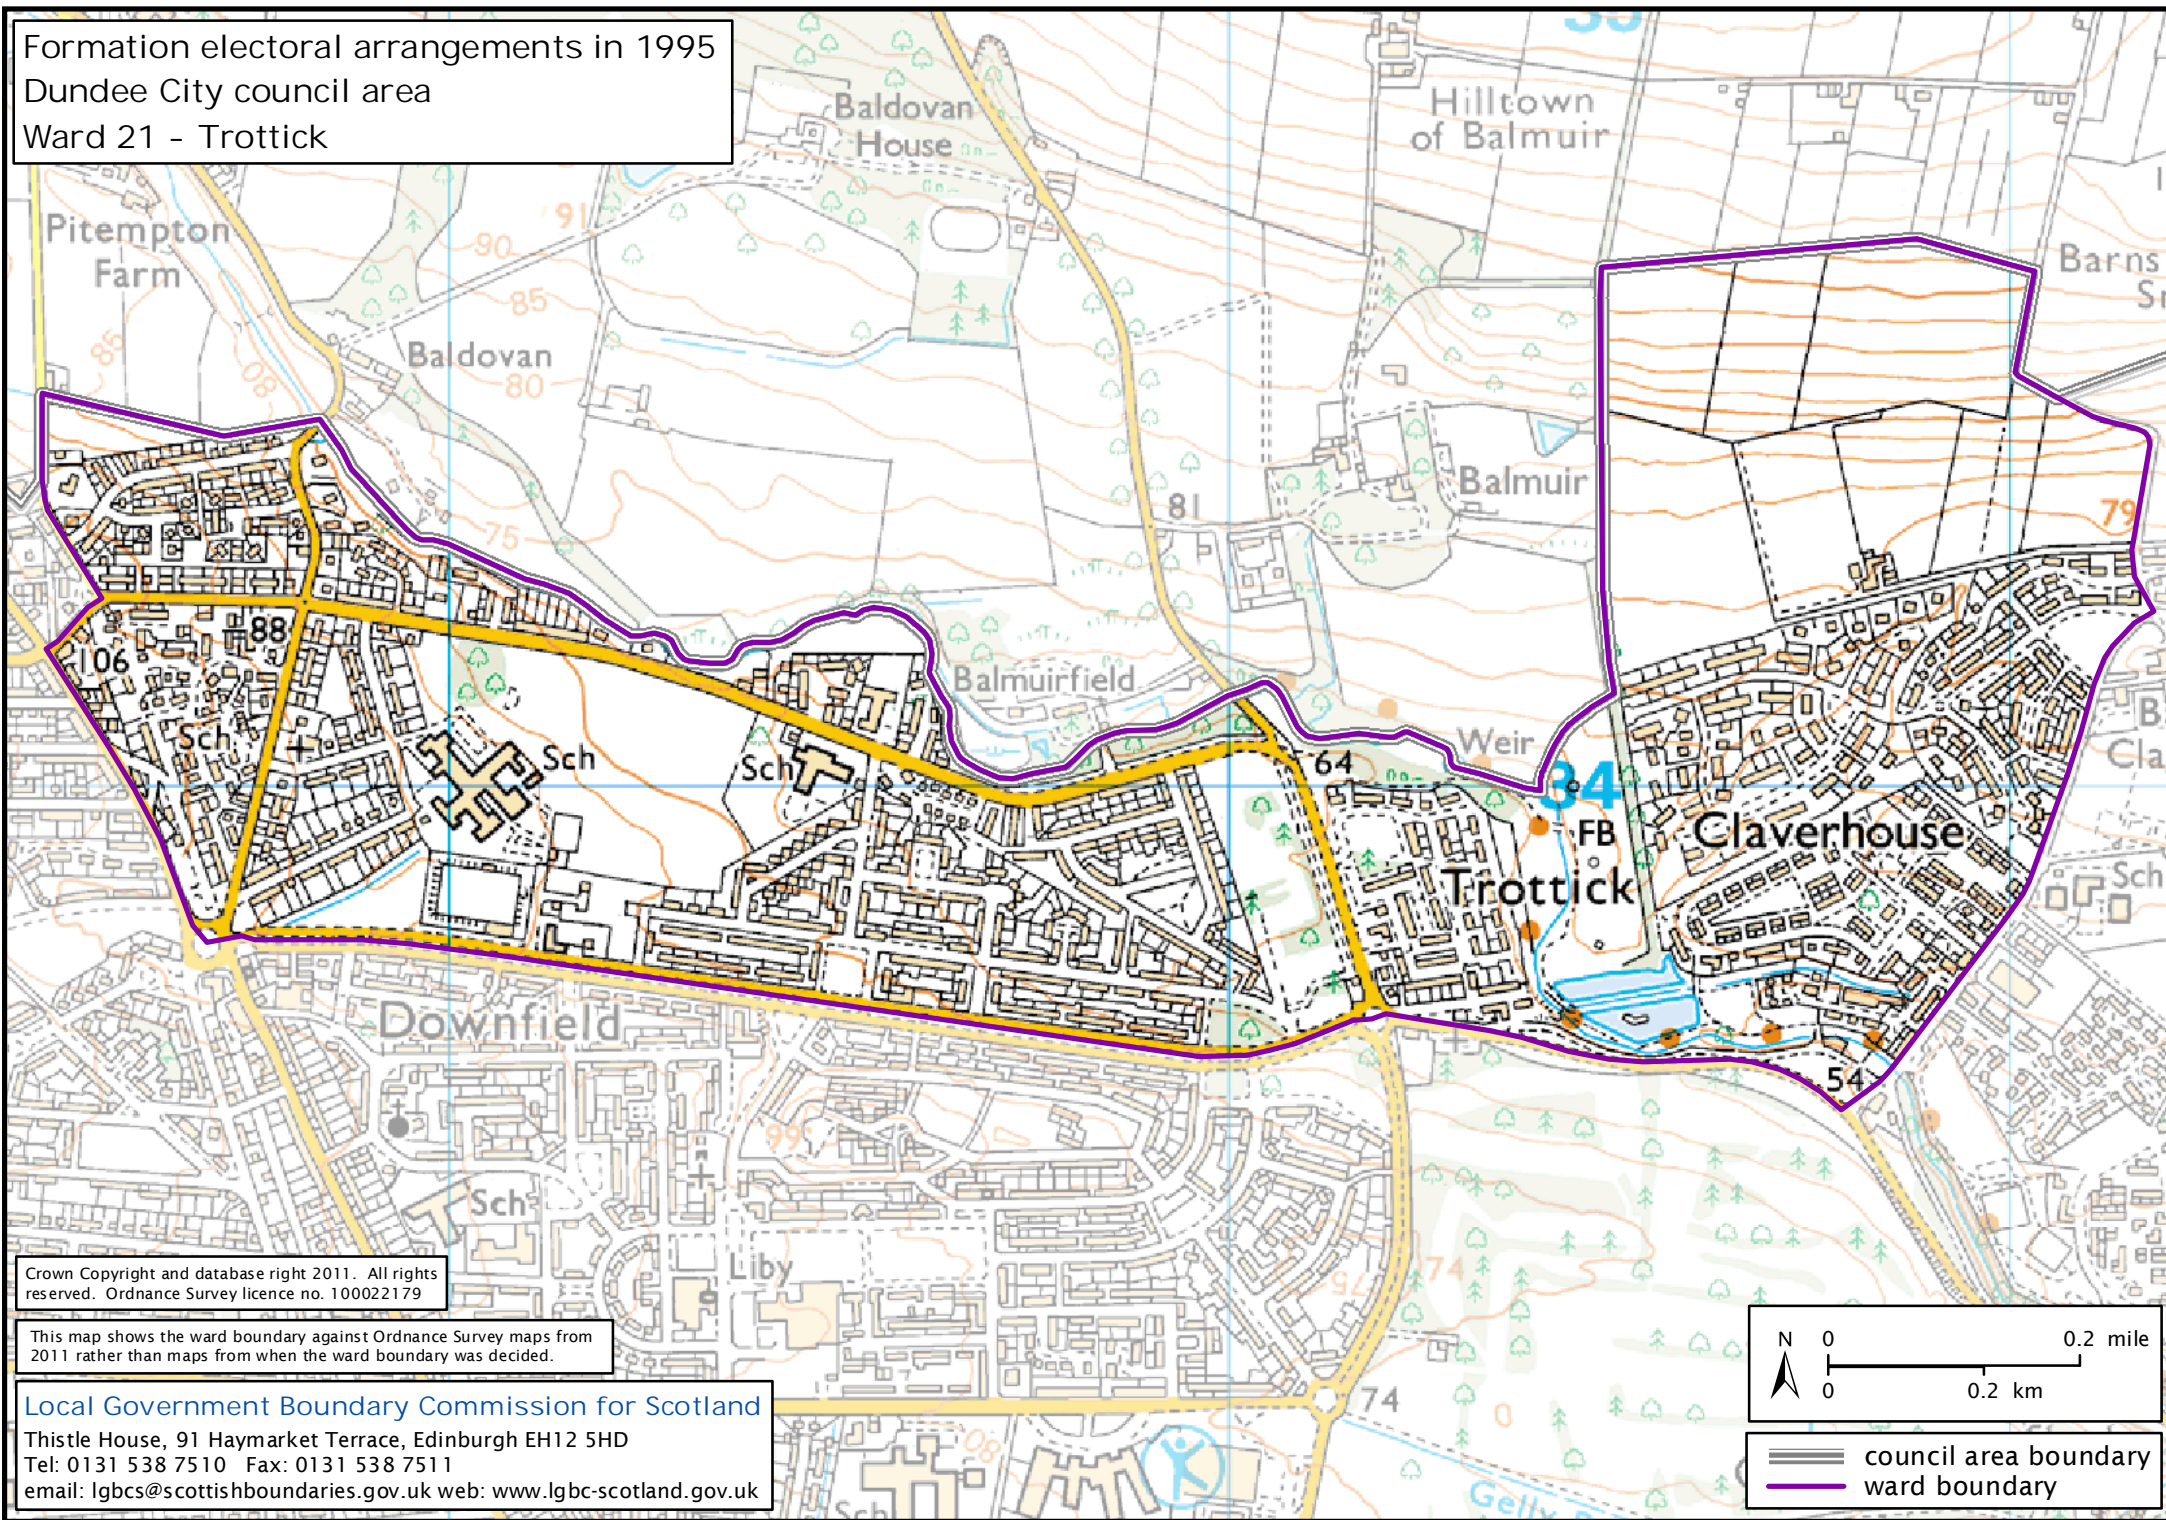

Formation electoral arrangements in 1995
Dundee City council area
Ward 21 - Trottick

Crown Copyright and database right 2011. All rights reserved. Ordnance Survey licence no. 100022179

This map shows the ward boundary against Ordnance Survey maps from 2011 rather than maps from when the ward boundary was decided.

— council area boundary
— ward boundary