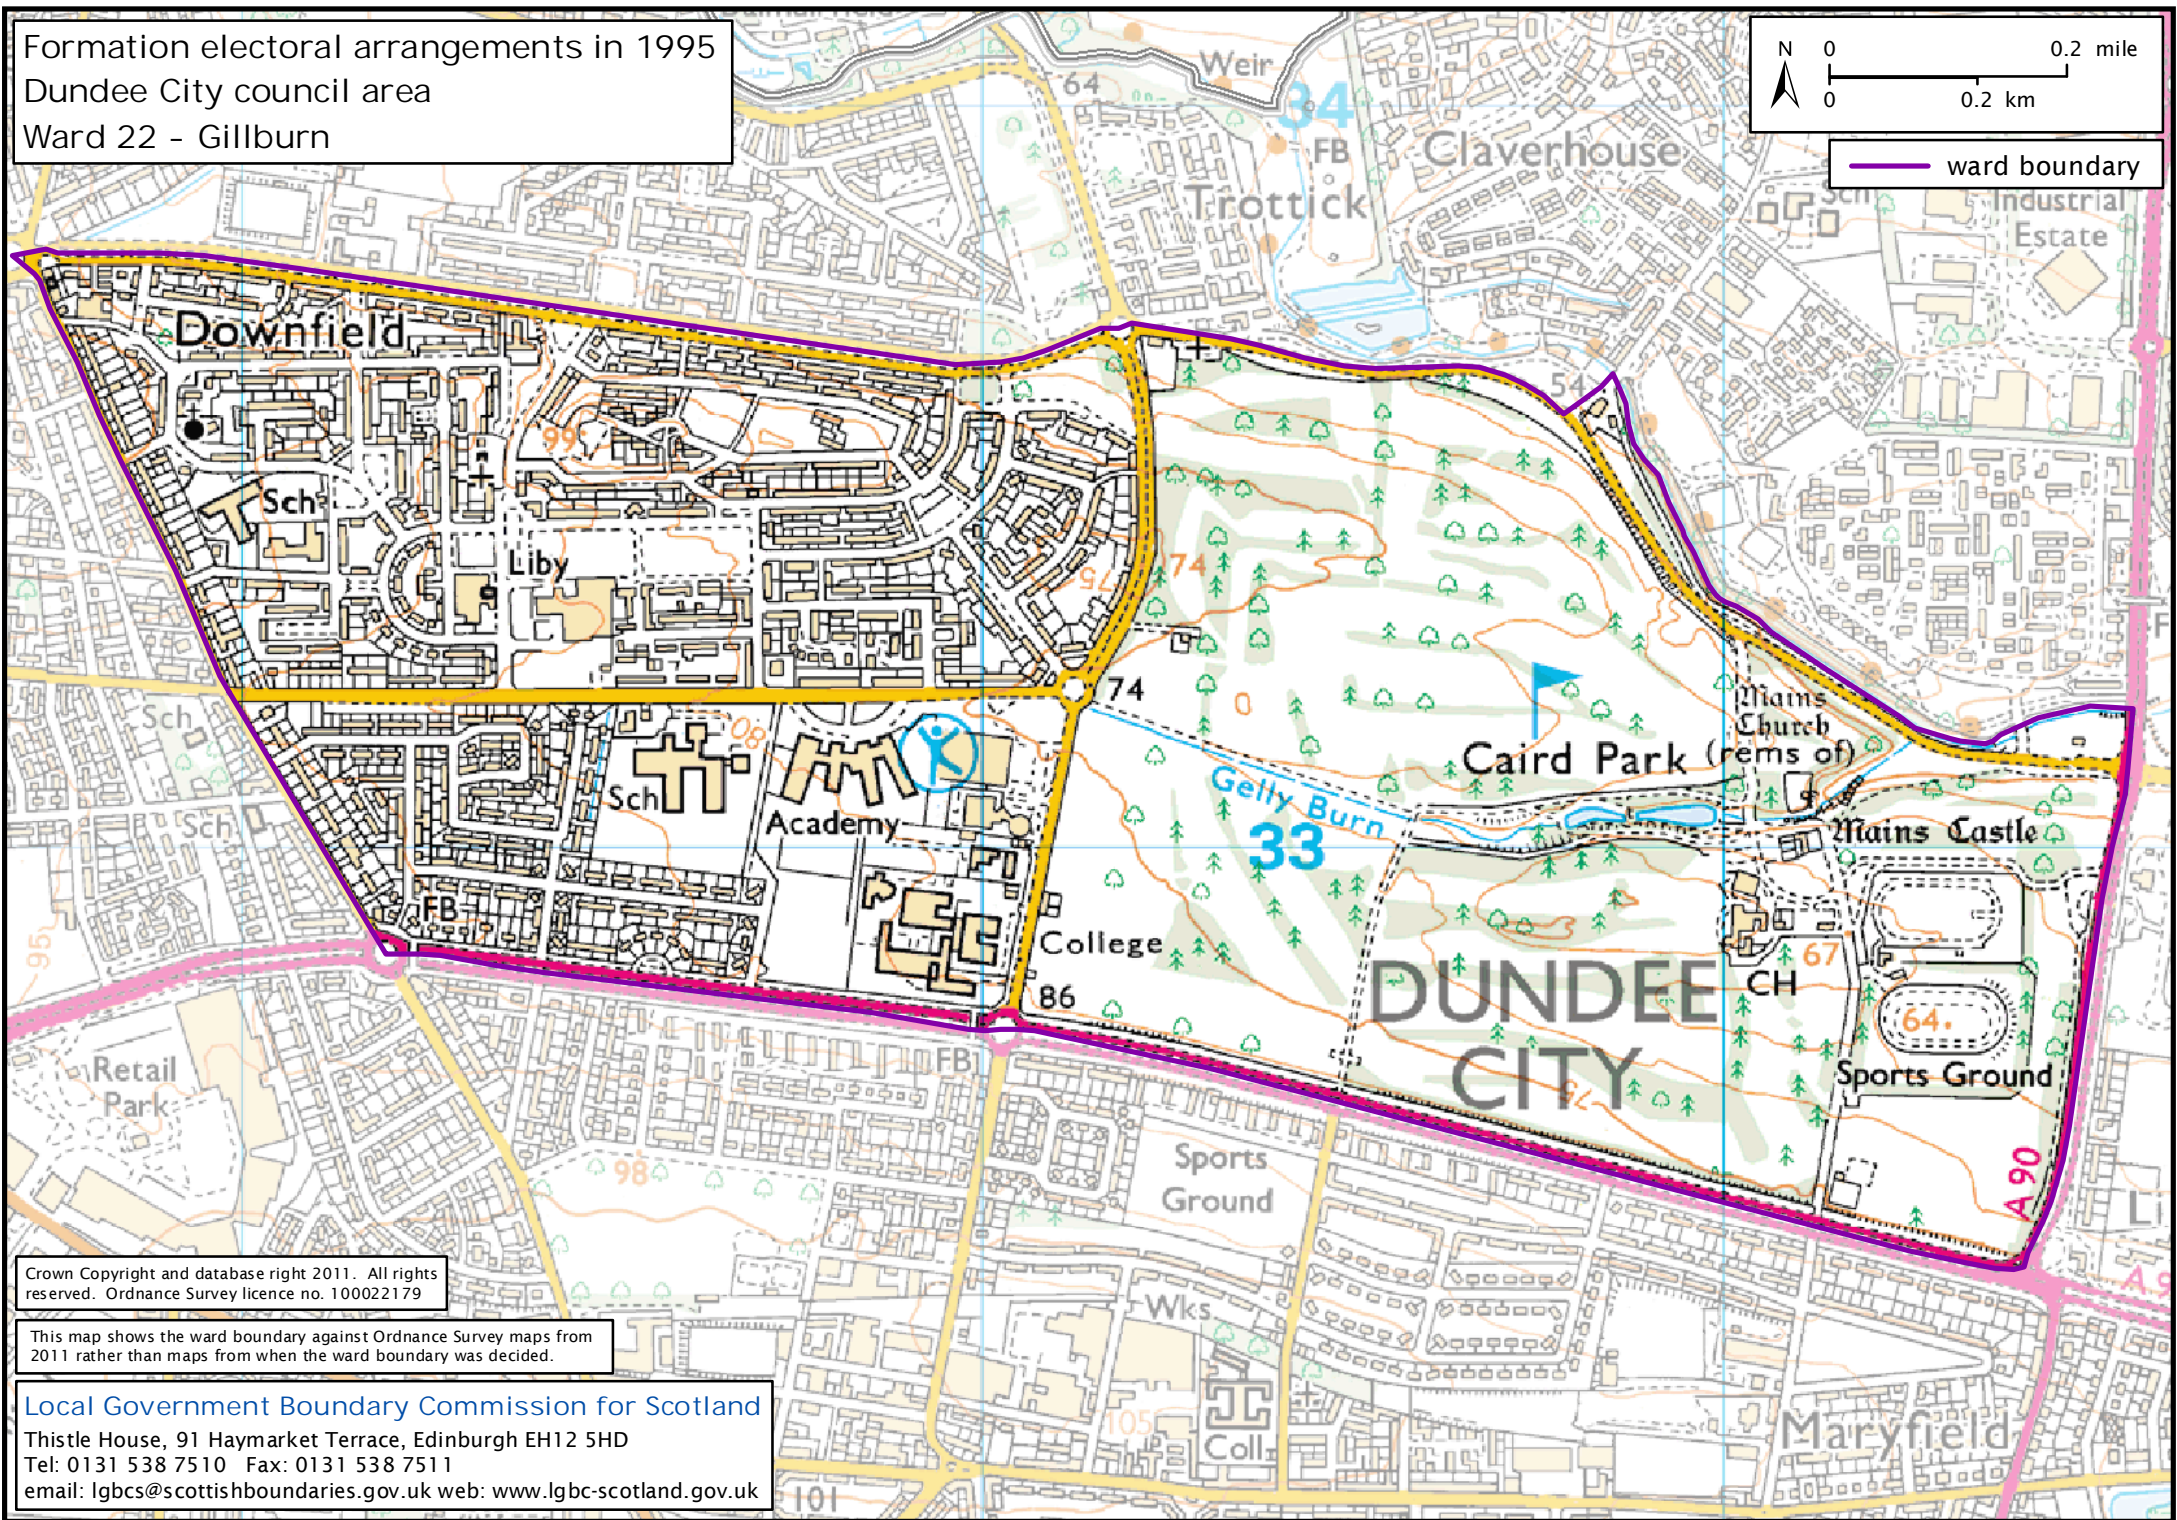

Formation electoral arrangements in 1995
Dundee City council area
Ward 22 - Gillburn

Crown Copyright and database right 2011. All rights reserved. Ordnance Survey licence no. 100022179

This map shows the ward boundary against Ordnance Survey maps from 2011 rather than maps from when the ward boundary was decided.