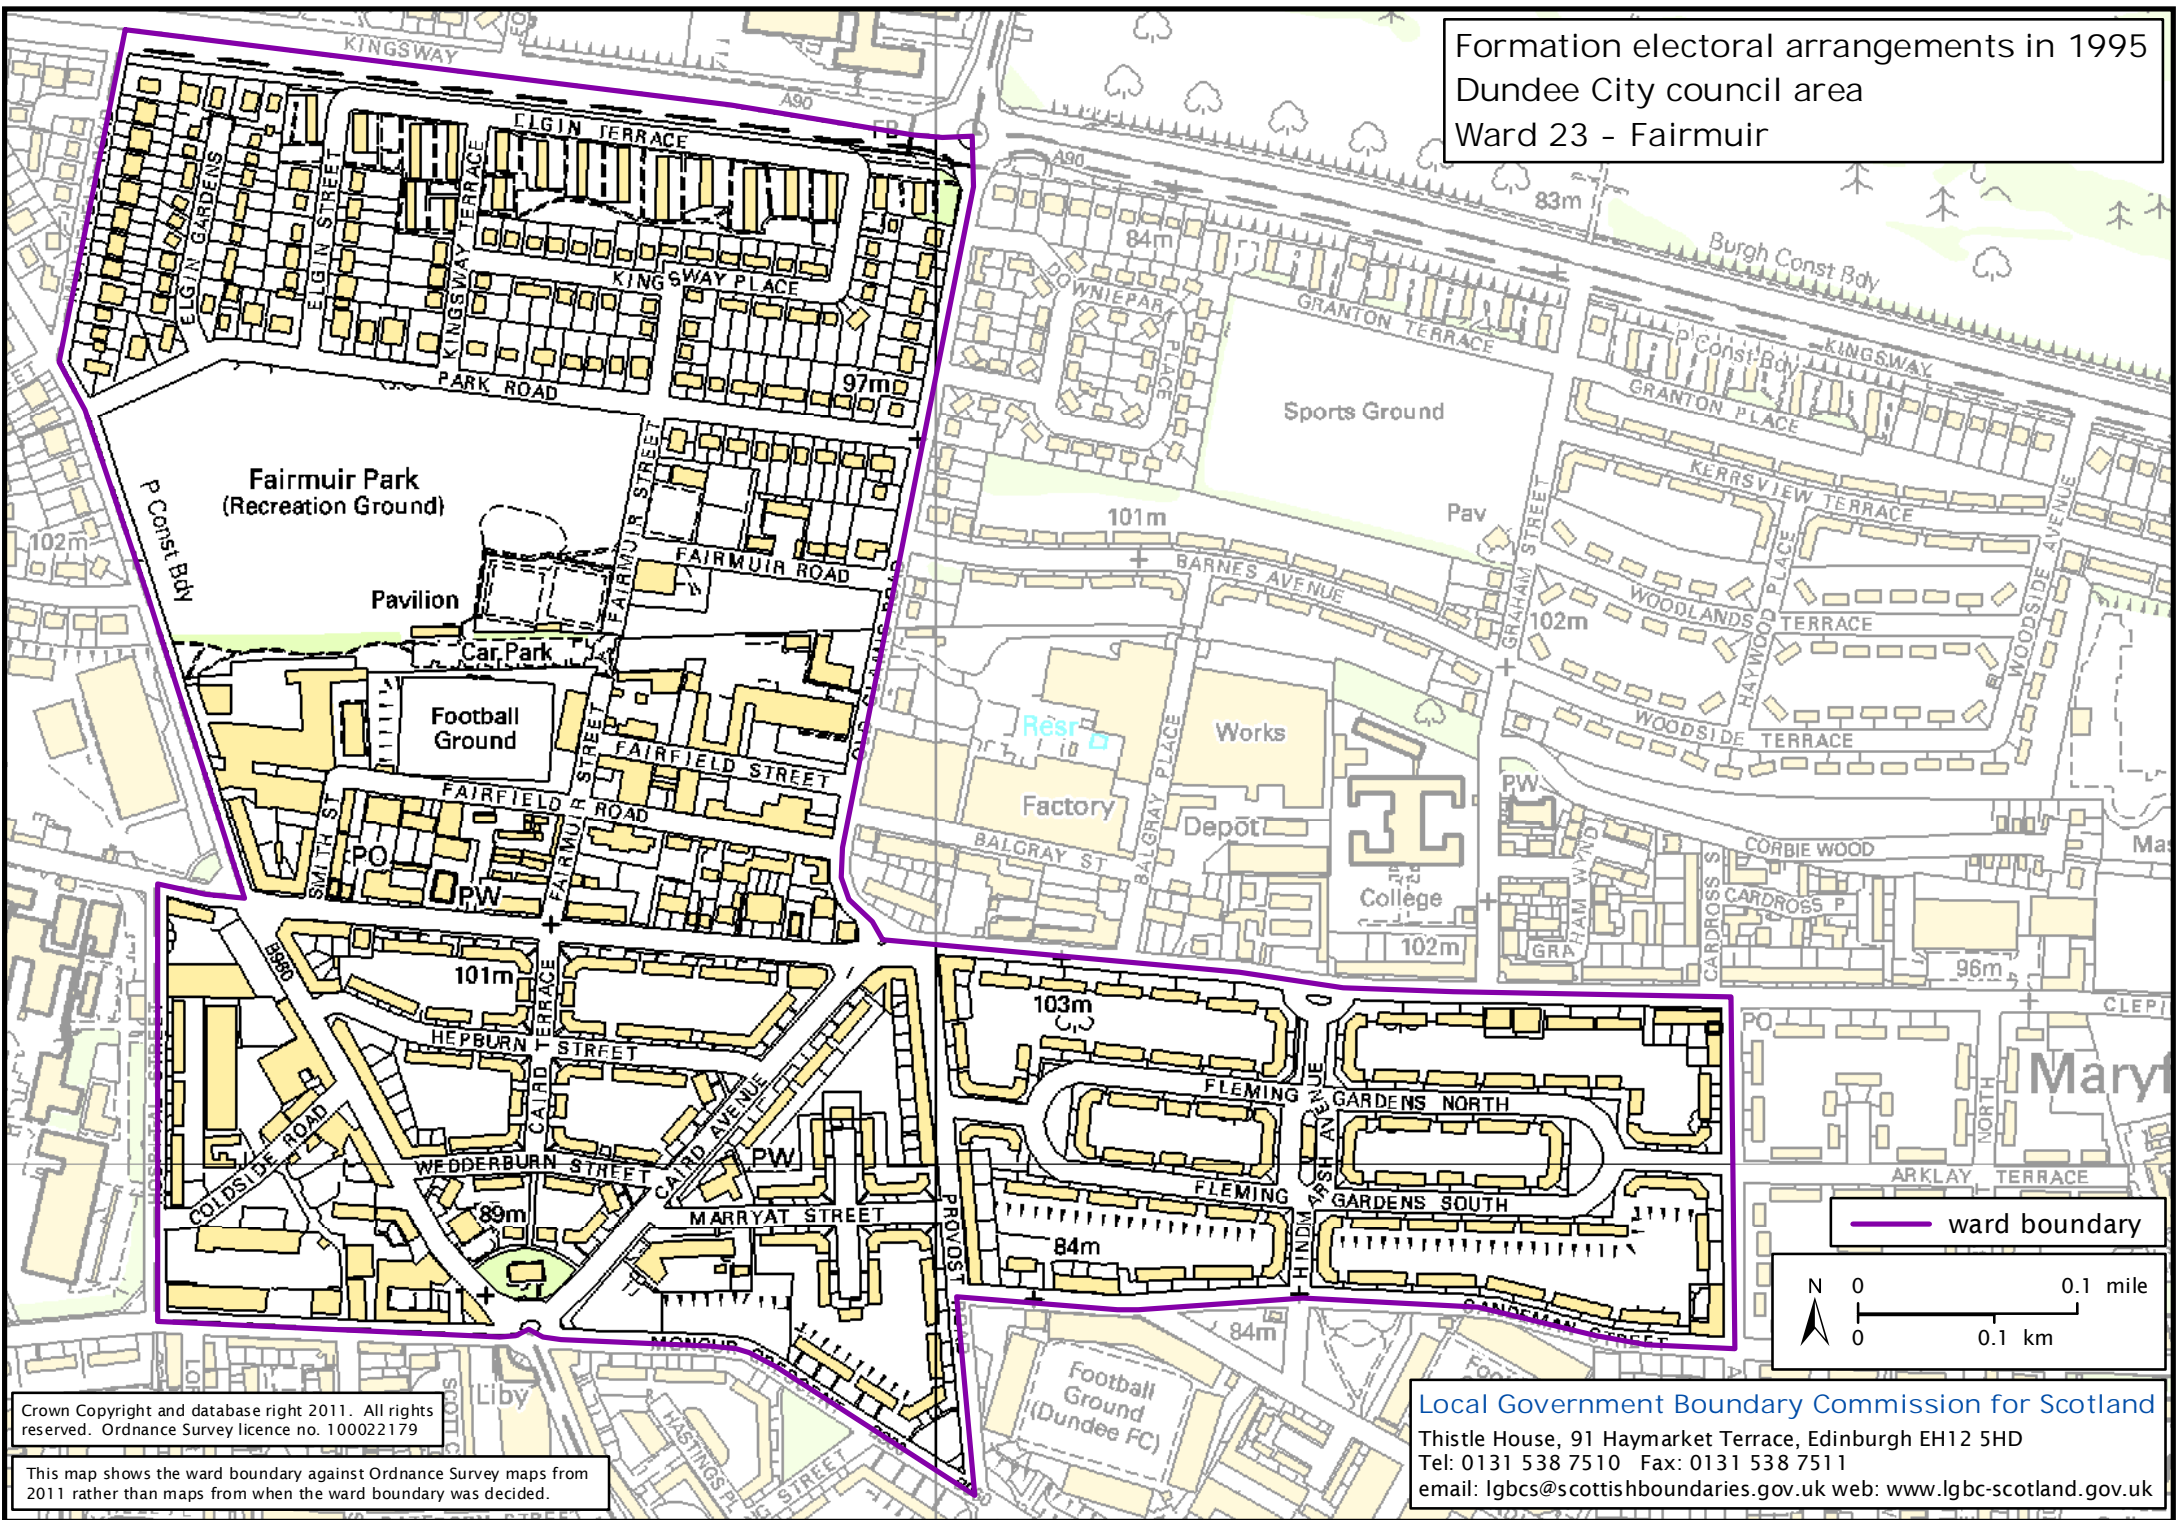

Formation electoral arrangements in 1995
 Dundee City council area
 Ward 23 - Fairmuir

Crown Copyright and database right 2011. All rights reserved. Ordnance Survey licence no. 100022179

This map shows the ward boundary against Ordnance Survey maps from 2011 rather than maps from when the ward boundary was decided.