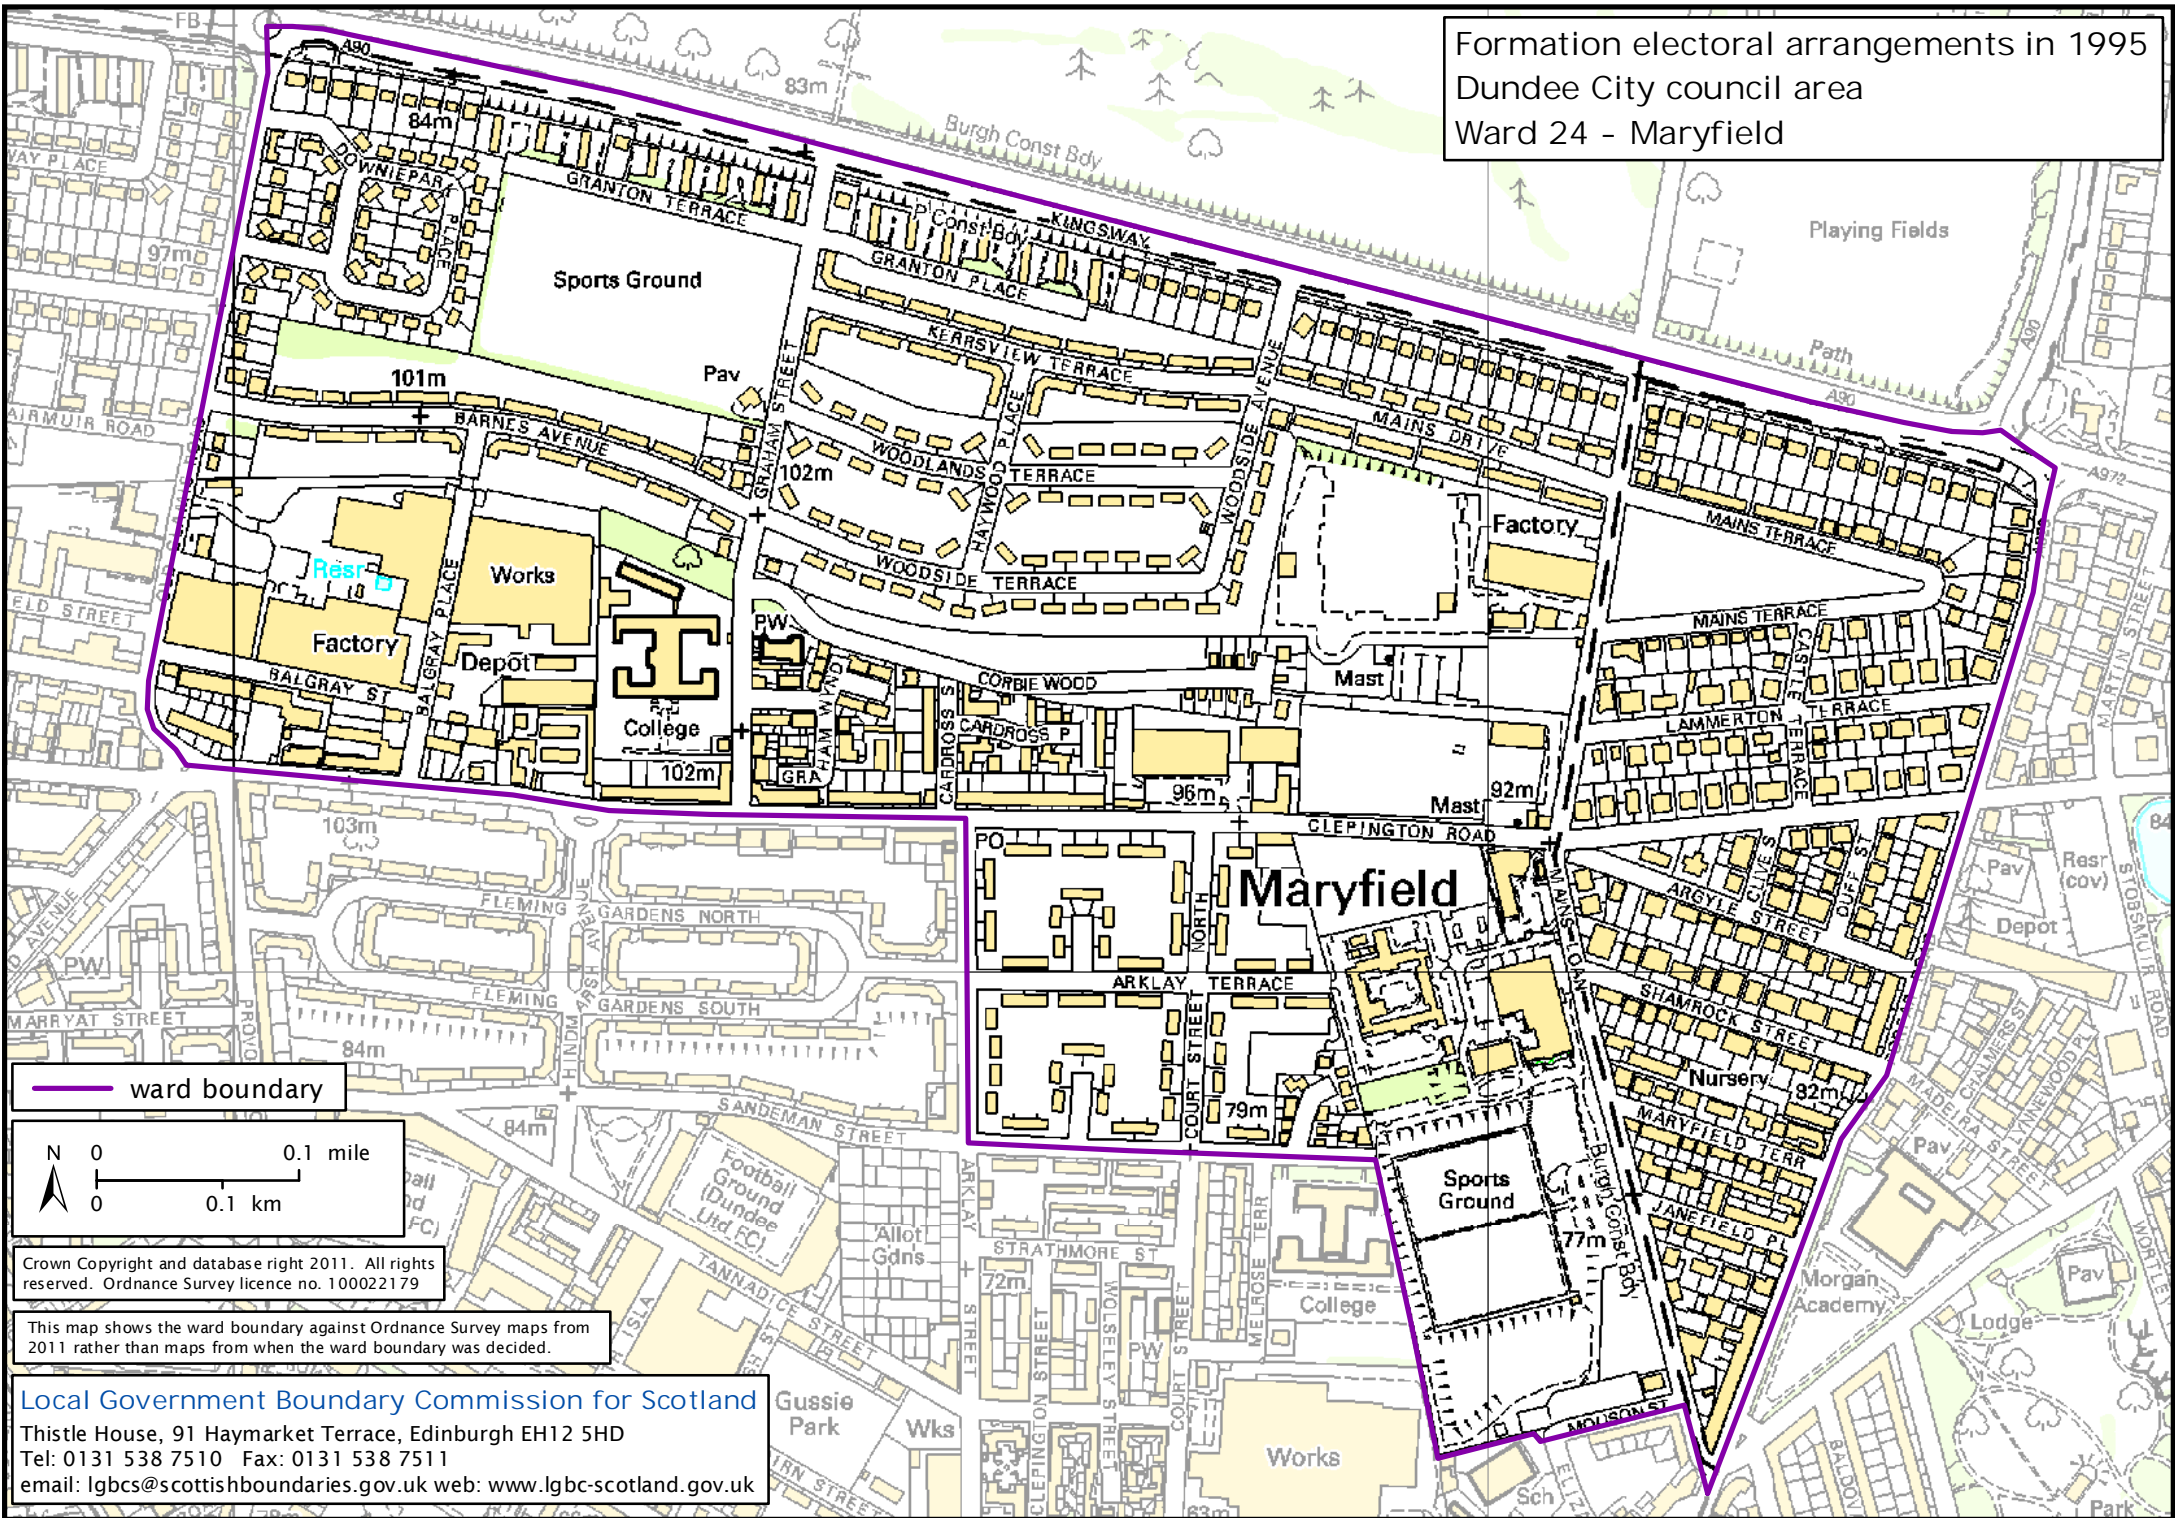

Formation electoral arrangements in 1995
 Dundee City council area
 Ward 24 - Maryfield

ward boundary

Crown Copyright and database right 2011. All rights reserved. Ordnance Survey licence no. 100022179

This map shows the ward boundary against Ordnance Survey maps from 2011 rather than maps from when the ward boundary was decided.