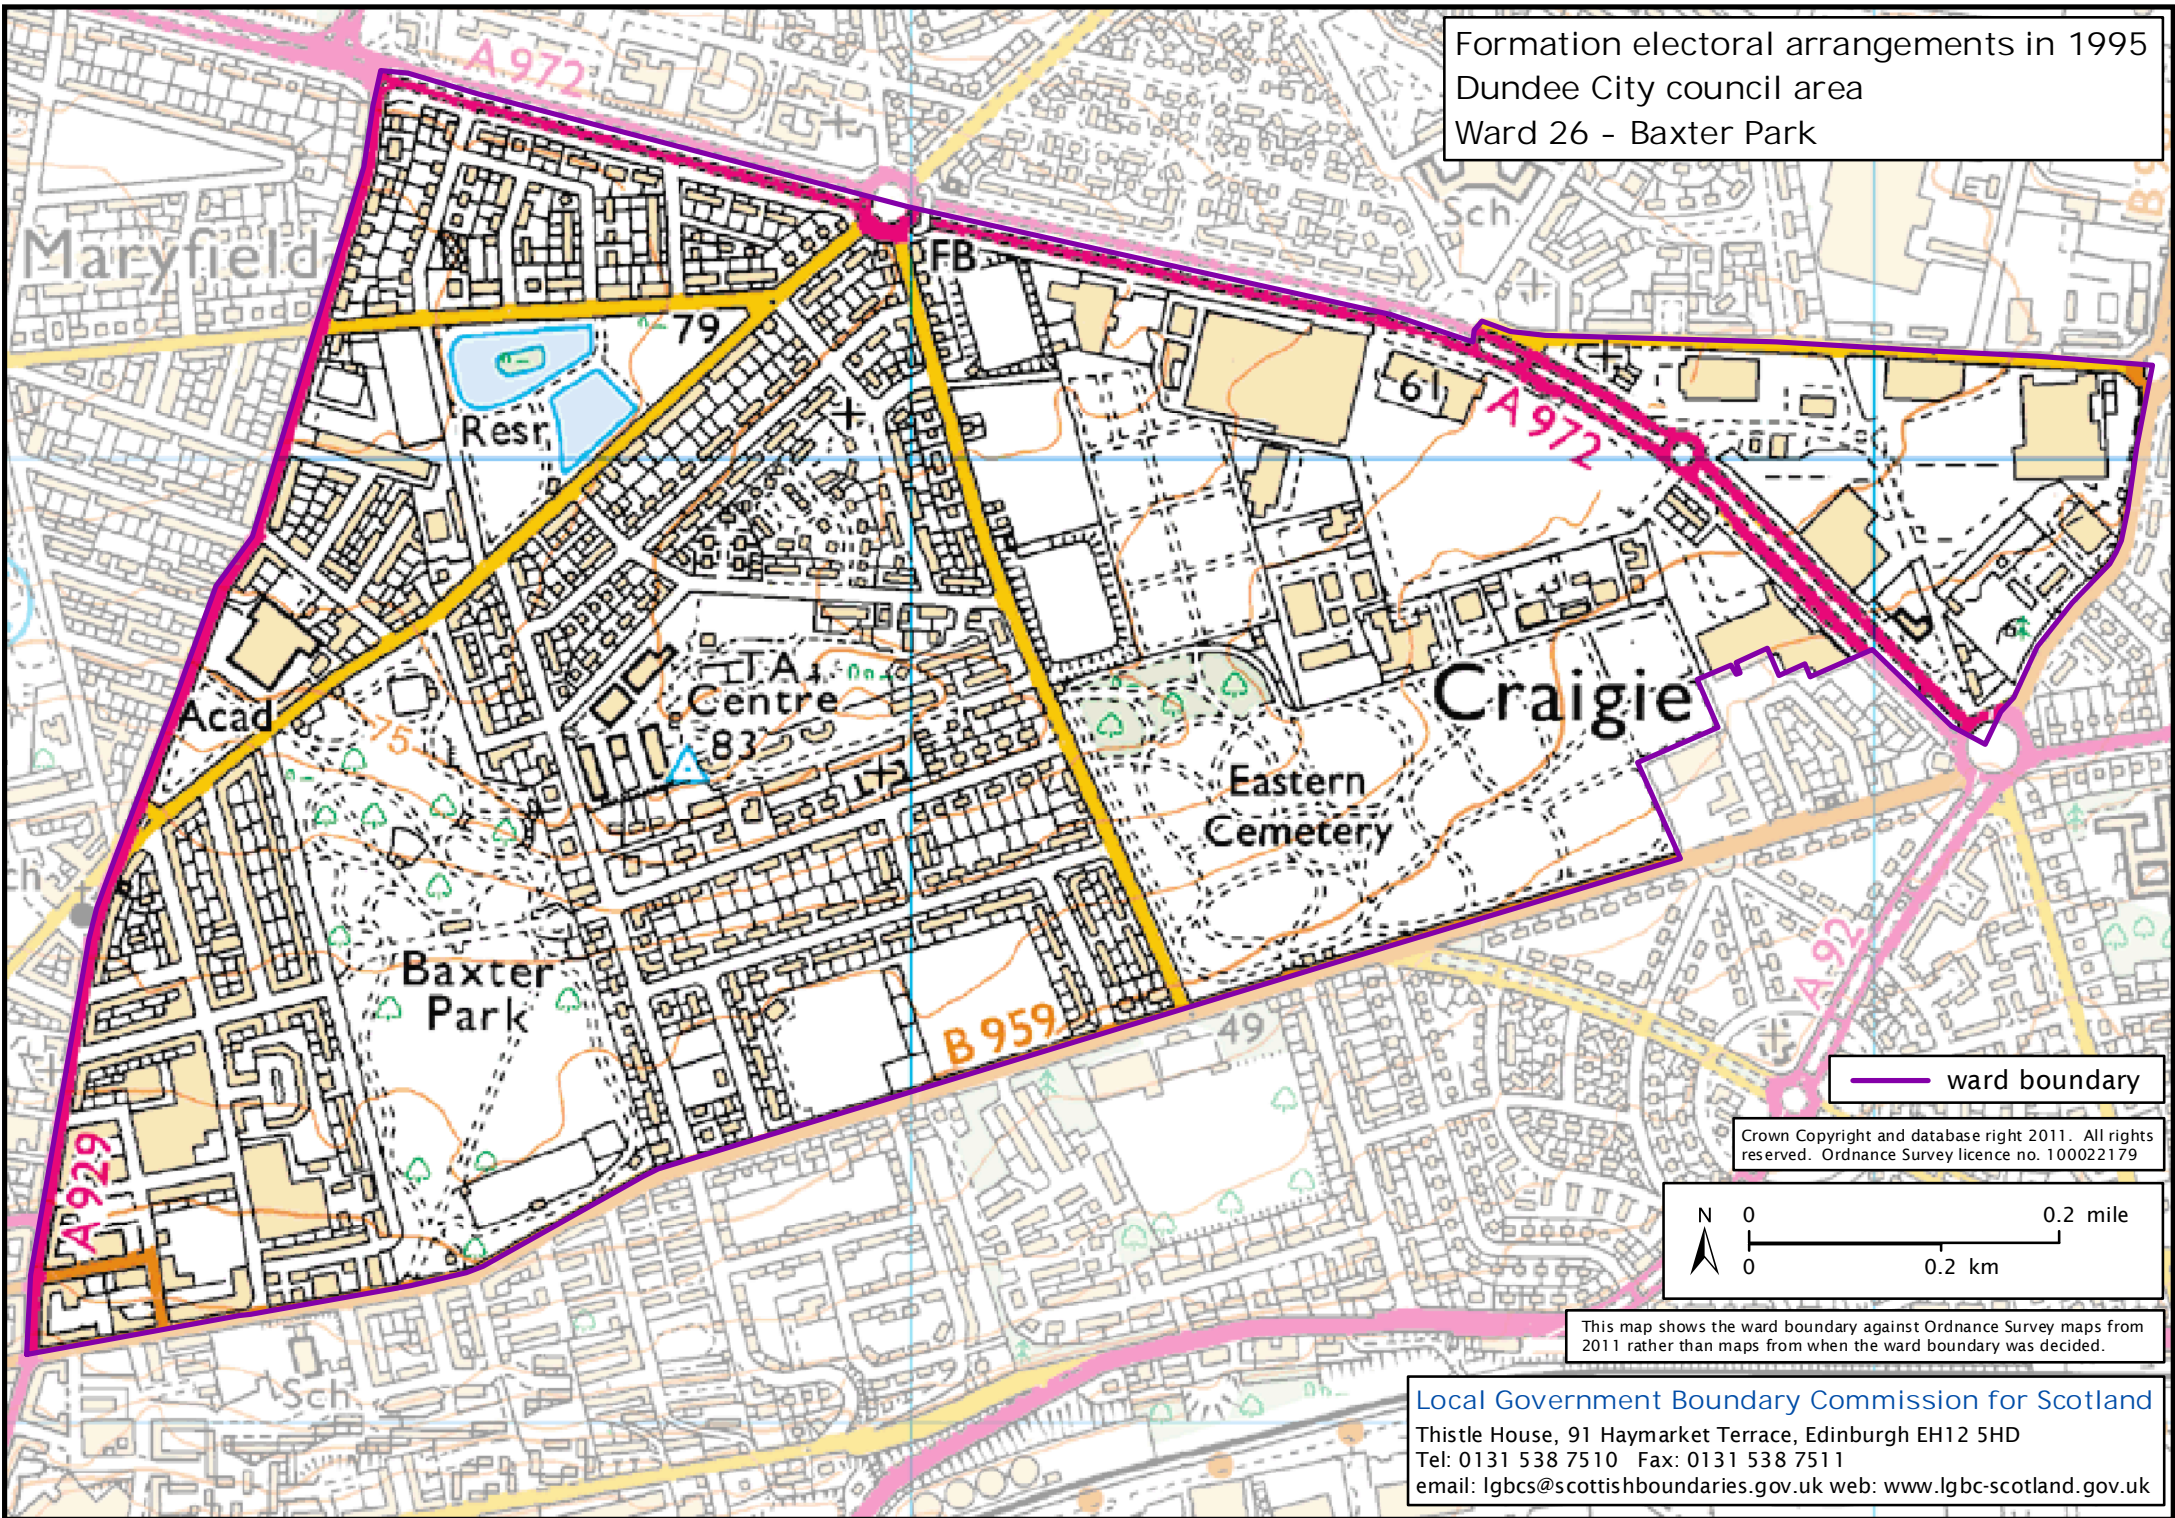

Formation electoral arrangements in 1995  
Dundee City council area  
Ward 26 - Baxter Park

Crown Copyright and database right 2011. All rights reserved. Ordnance Survey licence no. 100022179

This map shows the ward boundary against Ordnance Survey maps from 2011 rather than maps from when the ward boundary was decided.