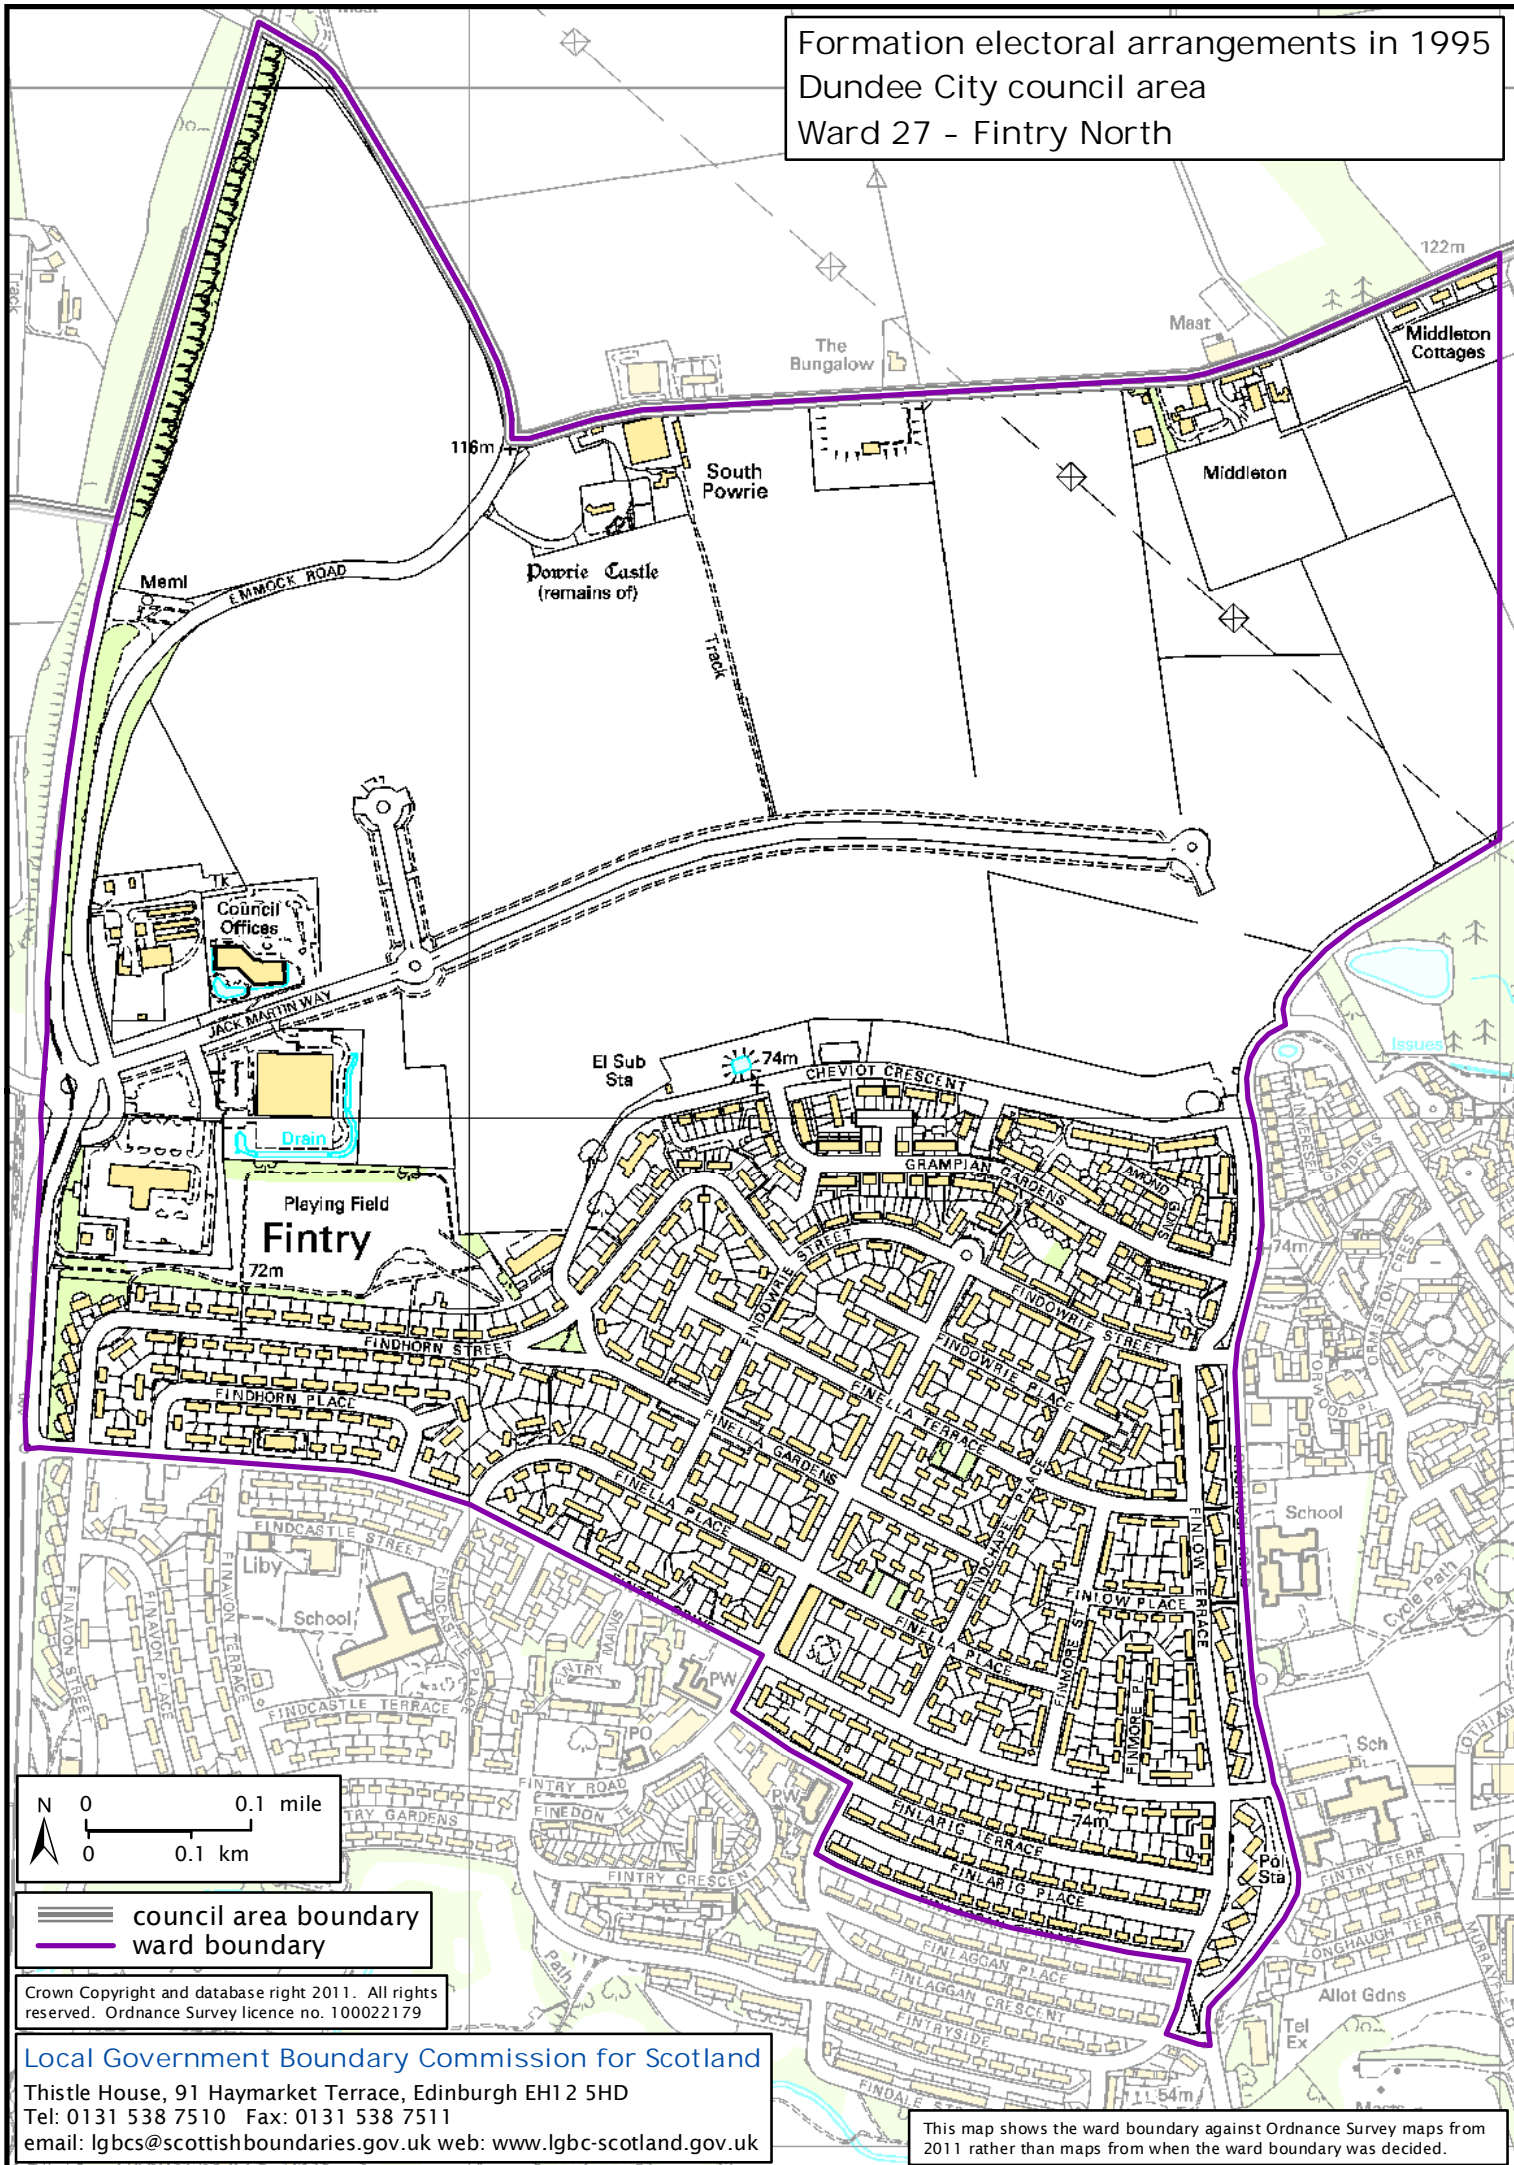

Formation electoral arrangements in 1995
 Dundee City council area
 Ward 27 - Fintry North

council area boundary
 ward boundary

Crown Copyright and database right 2011. All rights reserved. Ordnance Survey licence no. 100022179

This map shows the ward boundary against Ordnance Survey maps from 2011 rather than maps from when the ward boundary was decided.