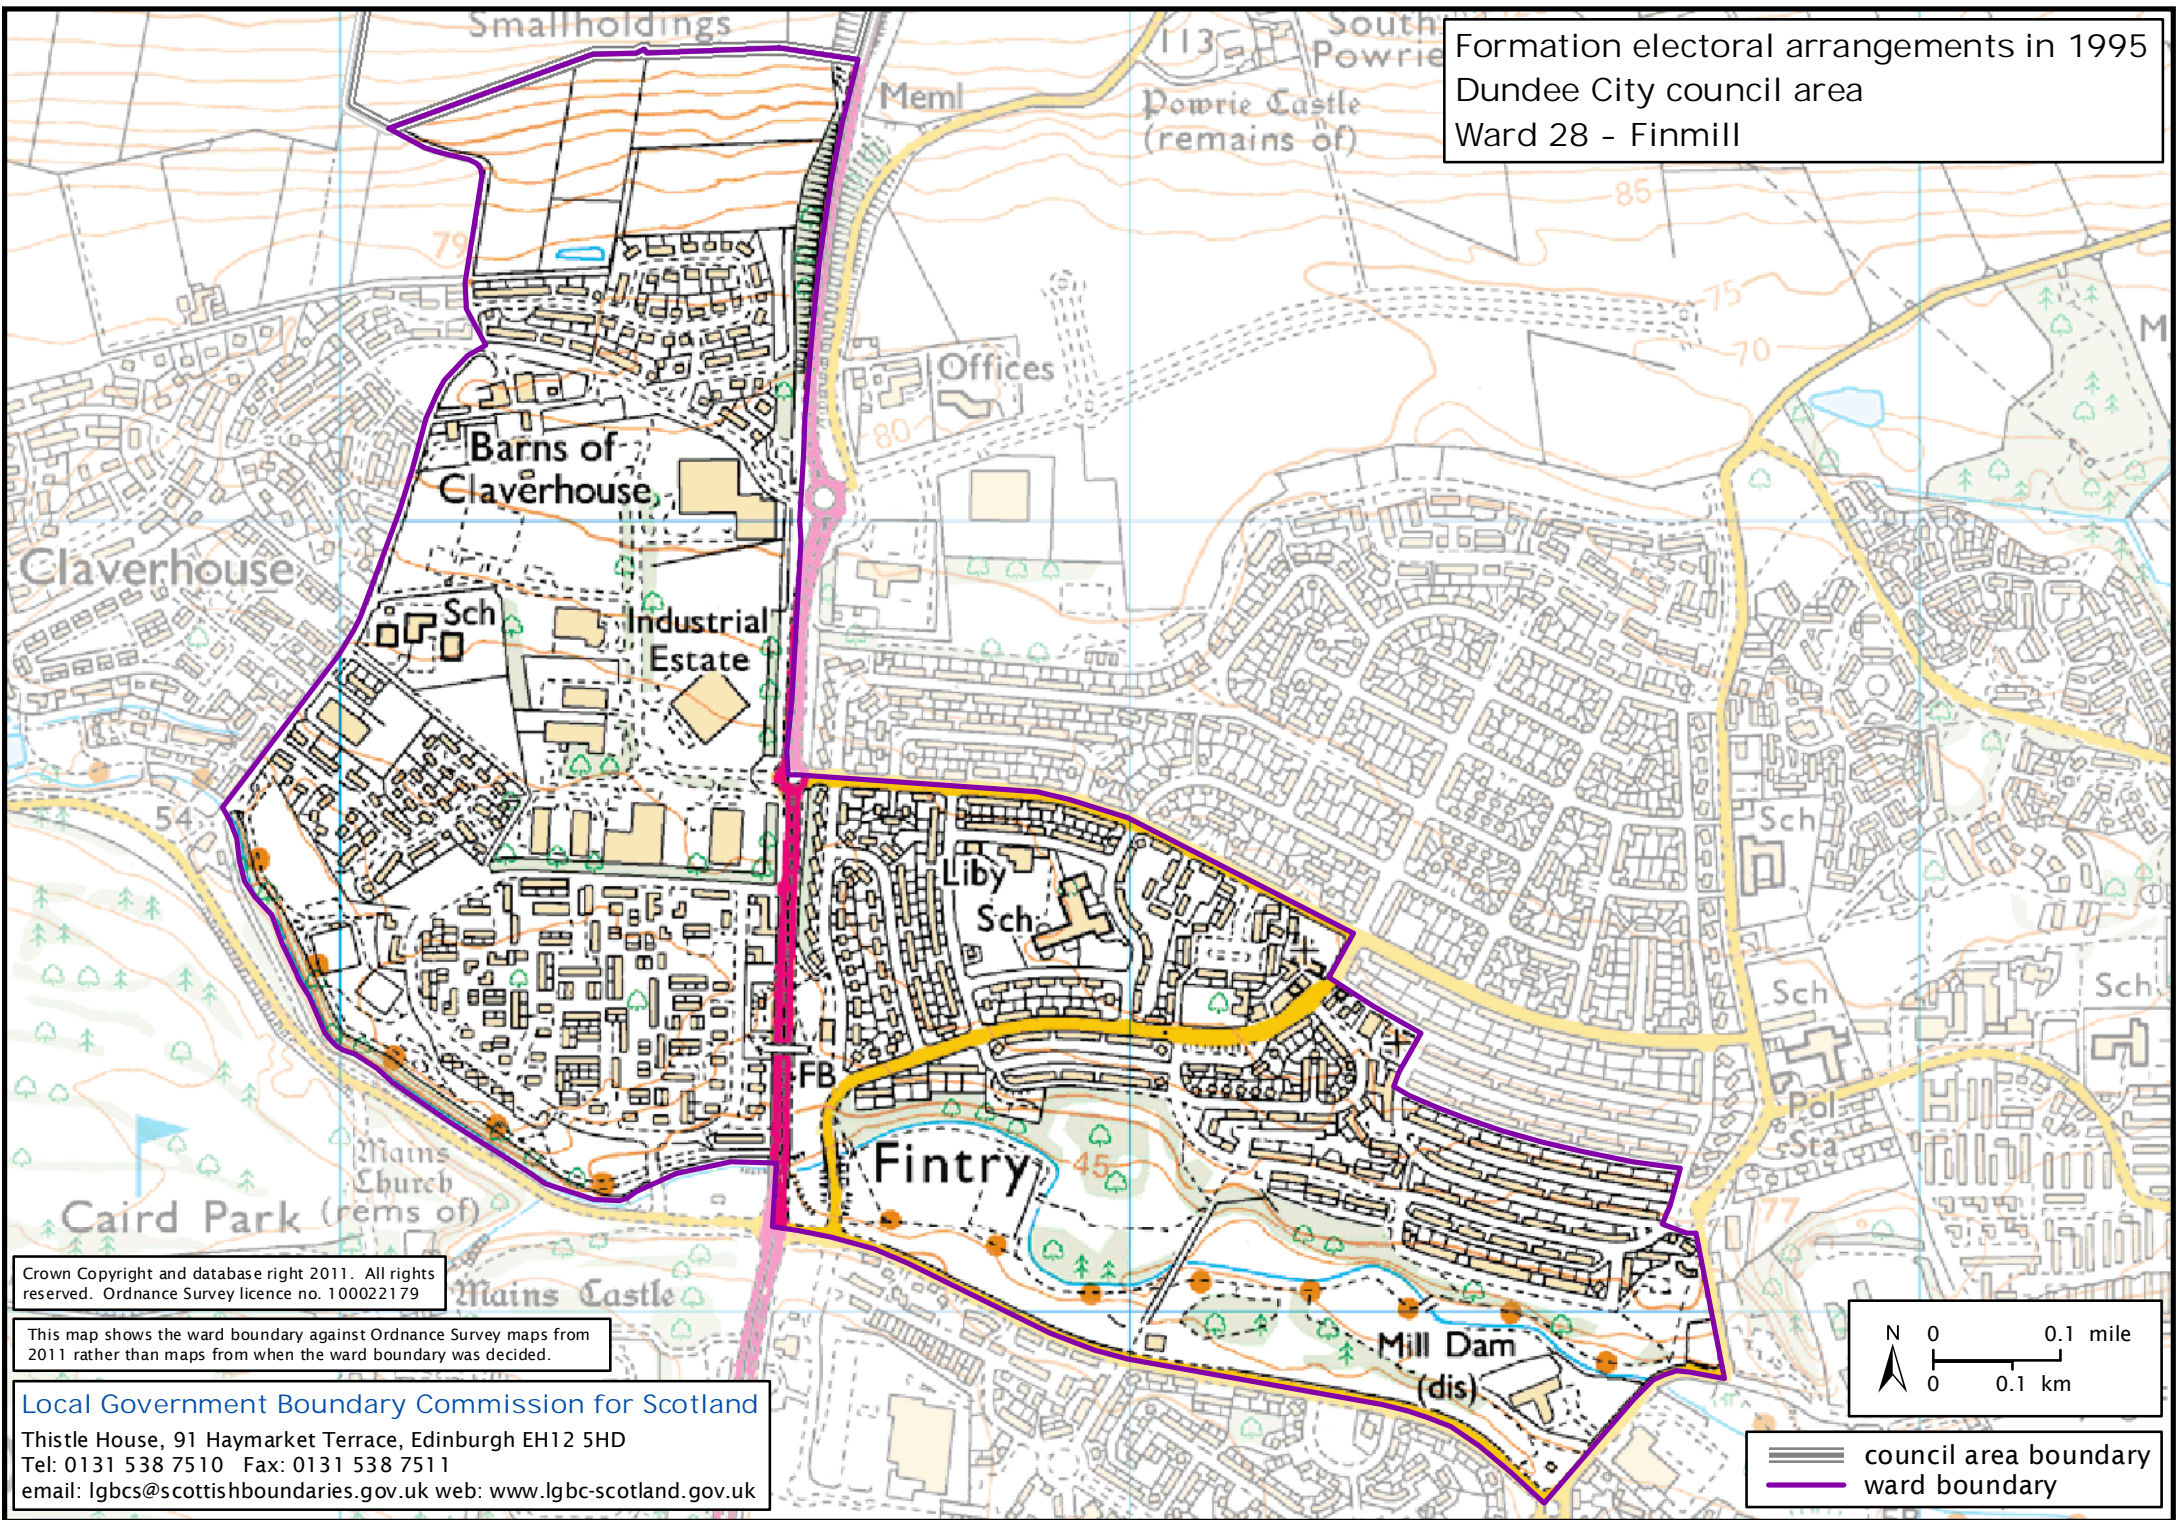

Formation electoral arrangements in 1995
 Dundee City council area
 Ward 28 - Finmill

Crown Copyright and database right 2011. All rights reserved. Ordnance Survey licence no. 100022179

This map shows the ward boundary against Ordnance Survey maps from 2011 rather than maps from when the ward boundary was decided.

 council area boundary
 ward boundary