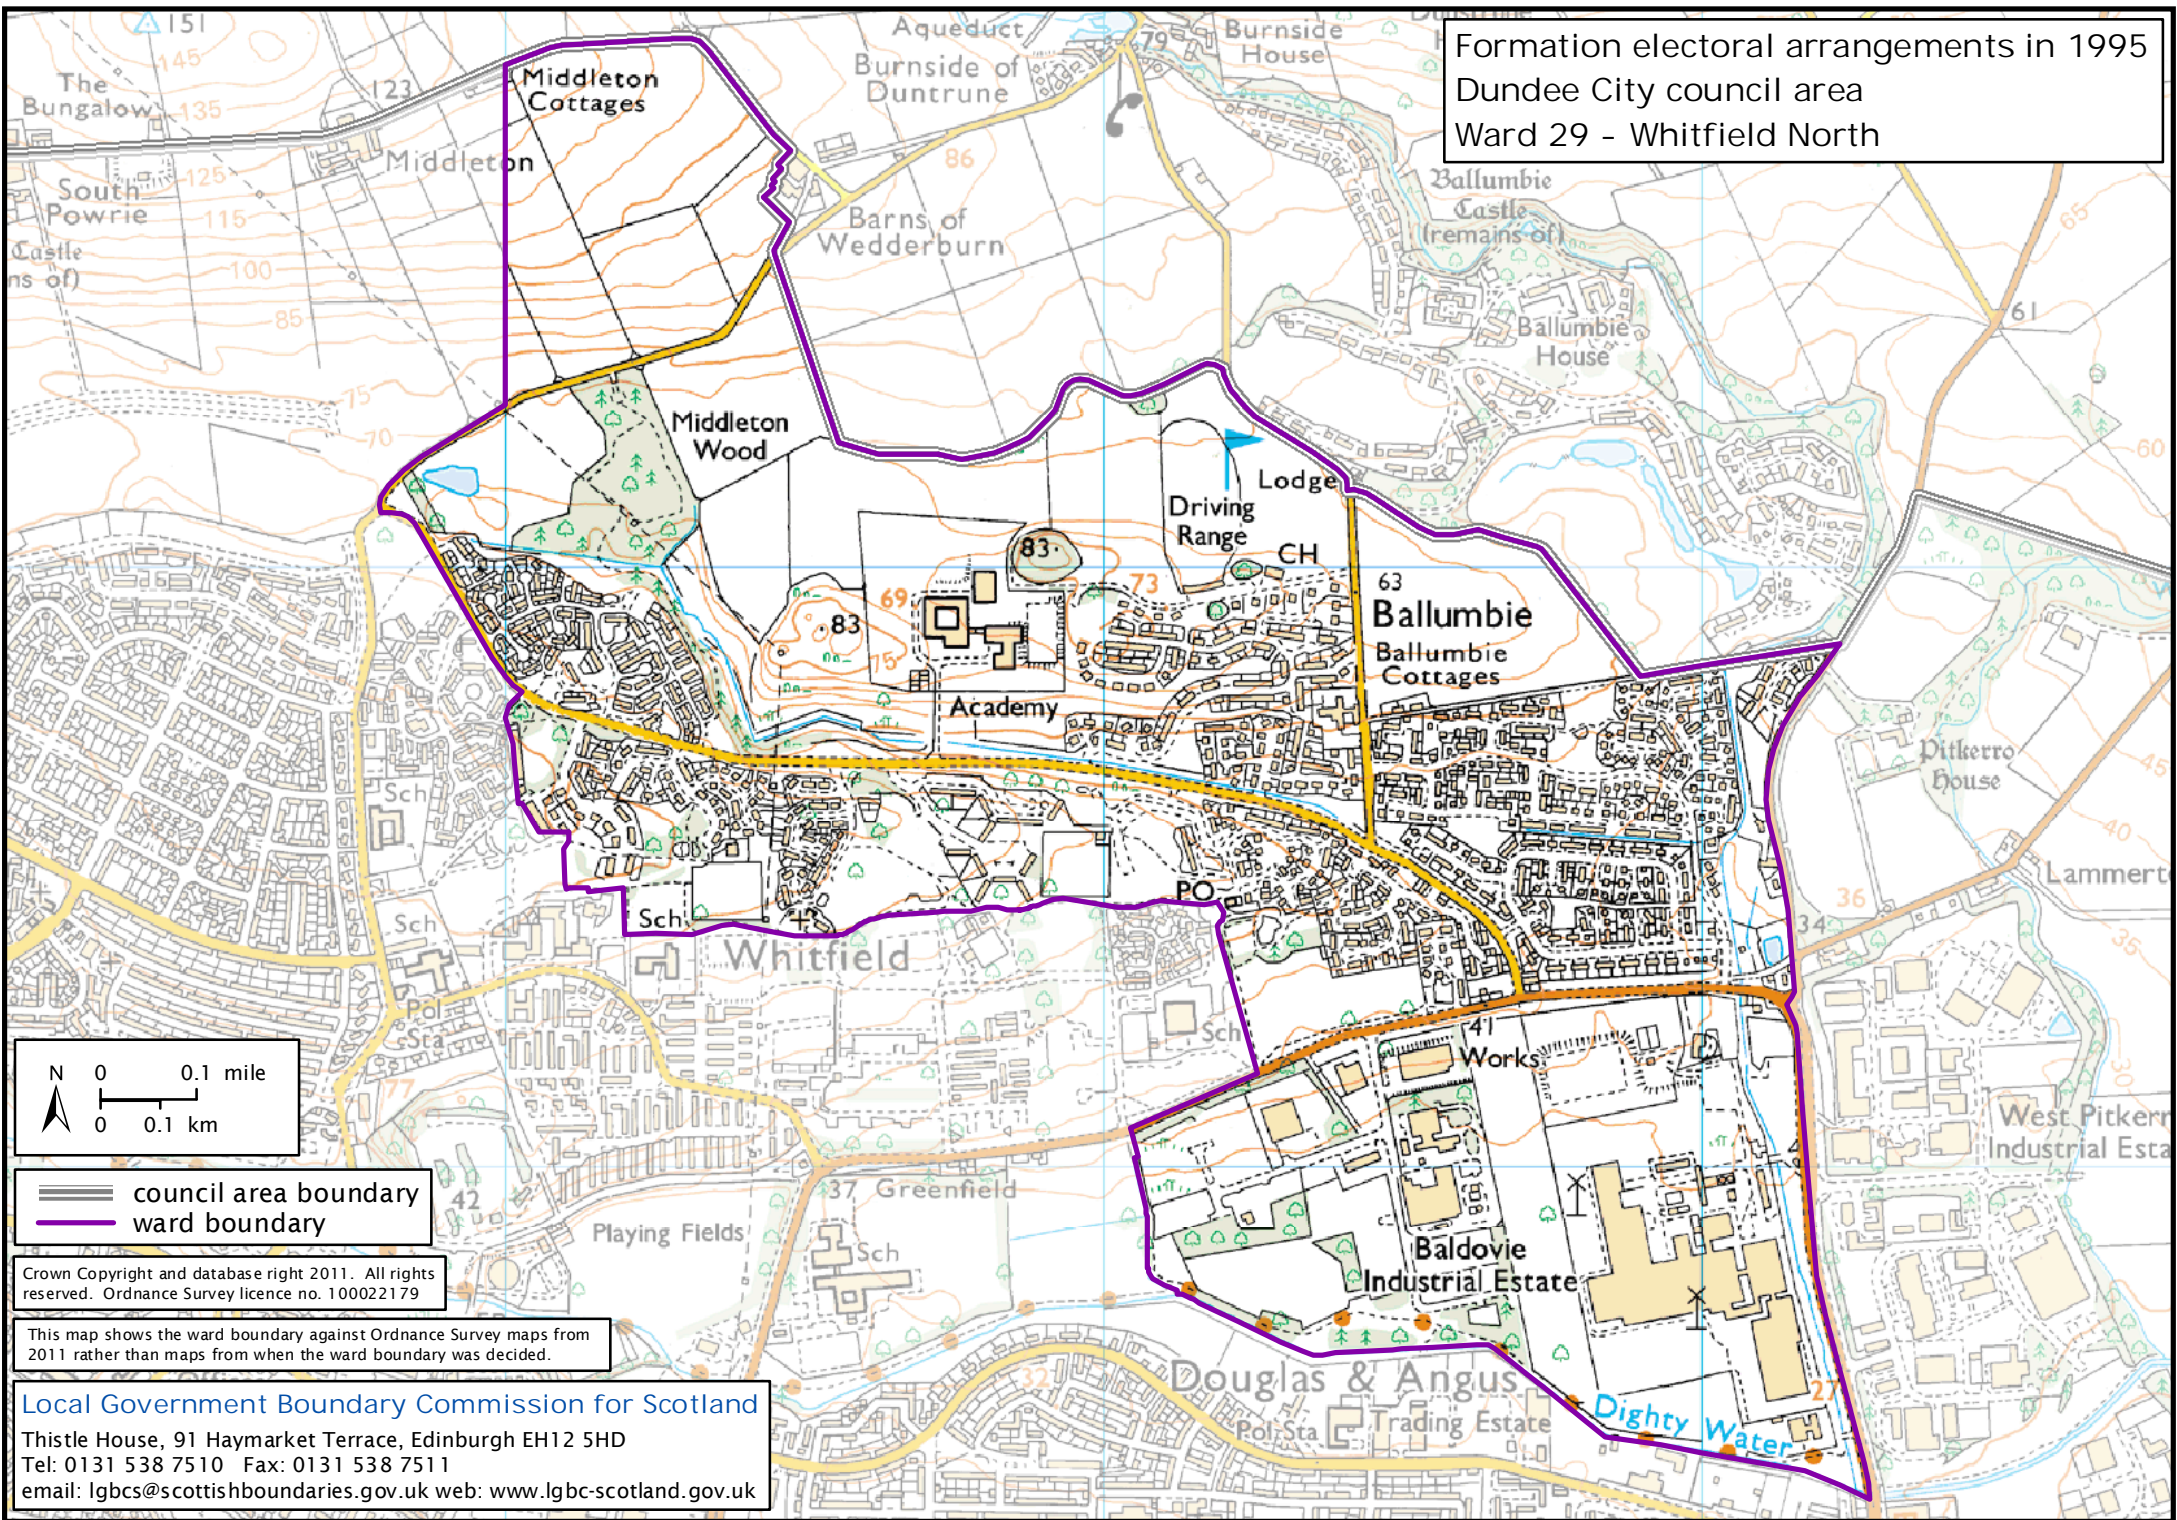

Formation electoral arrangements in 1995
Dundee City council area
Ward 29 - Whitfield North

— council area boundary
— ward boundary

Crown Copyright and database right 2011. All rights reserved. Ordnance Survey licence no. 100022179

This map shows the ward boundary against Ordnance Survey maps from 2011 rather than maps from when the ward boundary was decided.

Local Government Boundary Commission for Scotland
Thistle House, 91 Haymarket Terrace, Edinburgh EH12 5HD
Tel: 0131 538 7510 Fax: 0131 538 7511
email: lgbcscottishboundaries.gov.uk web: www.lgbc-scotland.gov.uk