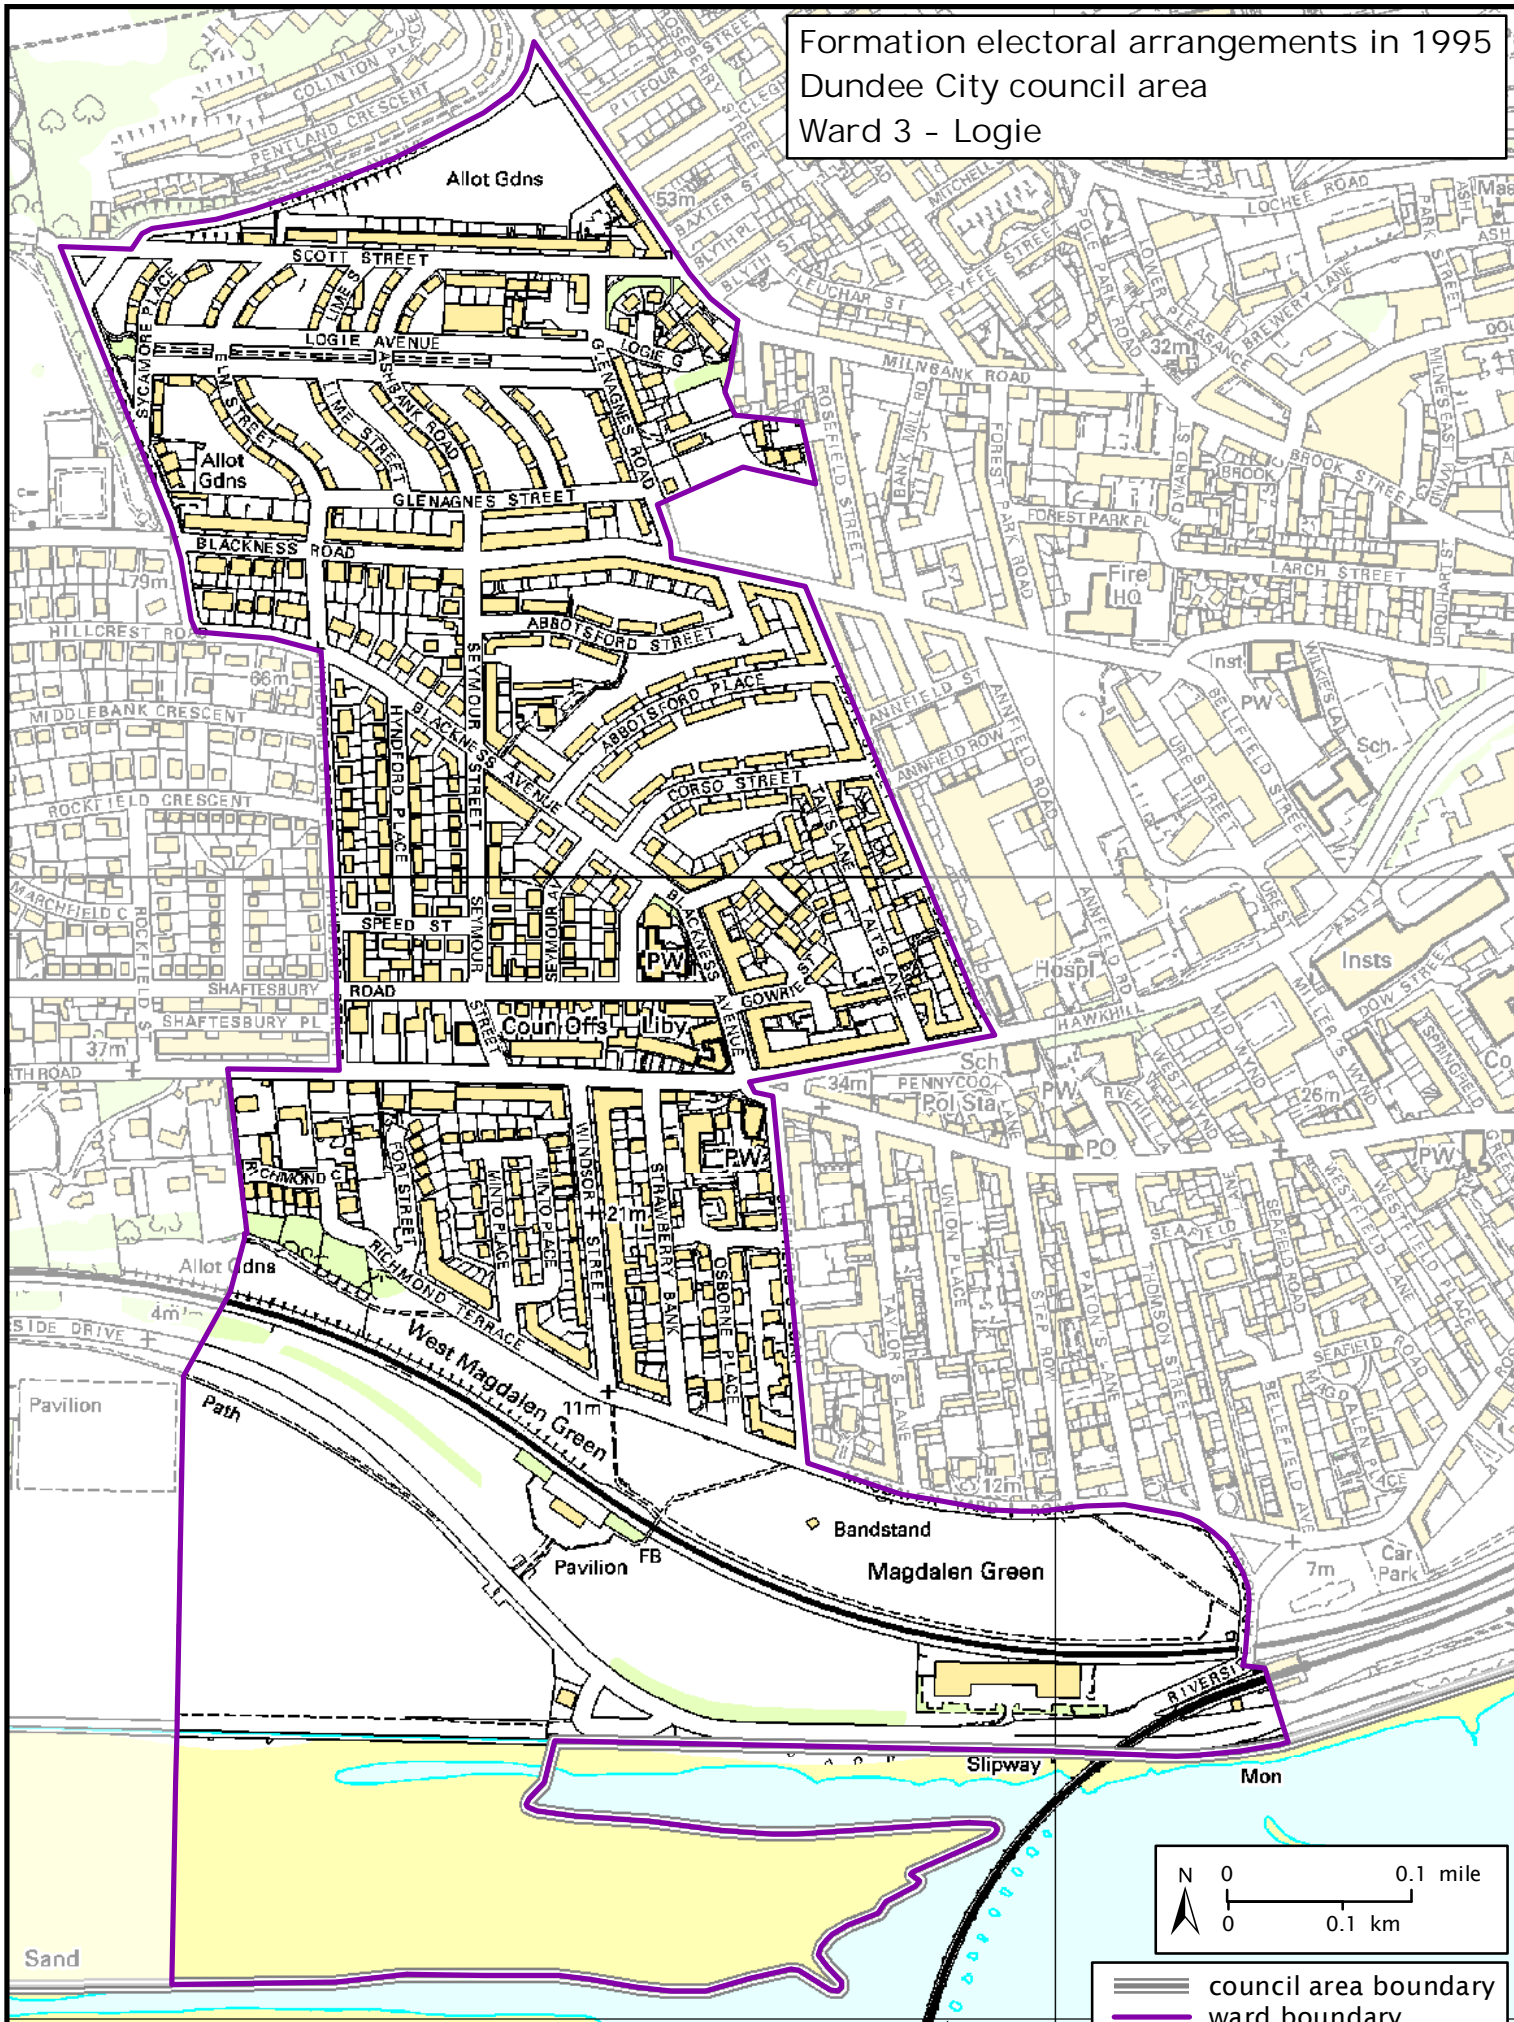

Formation electoral arrangements in 1995
 Dundee City council area
 Ward 3 - Logie

Local Government Boundary Commission for Scotland
 Thistle House, 91 Haymarket Terrace, Edinburgh EH1 2 5HD
 Tel: 0131 538 7510 Fax: 0131 538 7511
 email: lgbc@scottishboundaries.gov.uk web: www.lgbc-scotland.gov.uk

Crown Copyright and database right 2011. All rights reserved. Ordnance Survey licence no. 10002179

This map shows the ward boundary against Ordnance Survey maps from 2011 rather than maps from when the ward boundary was decided.