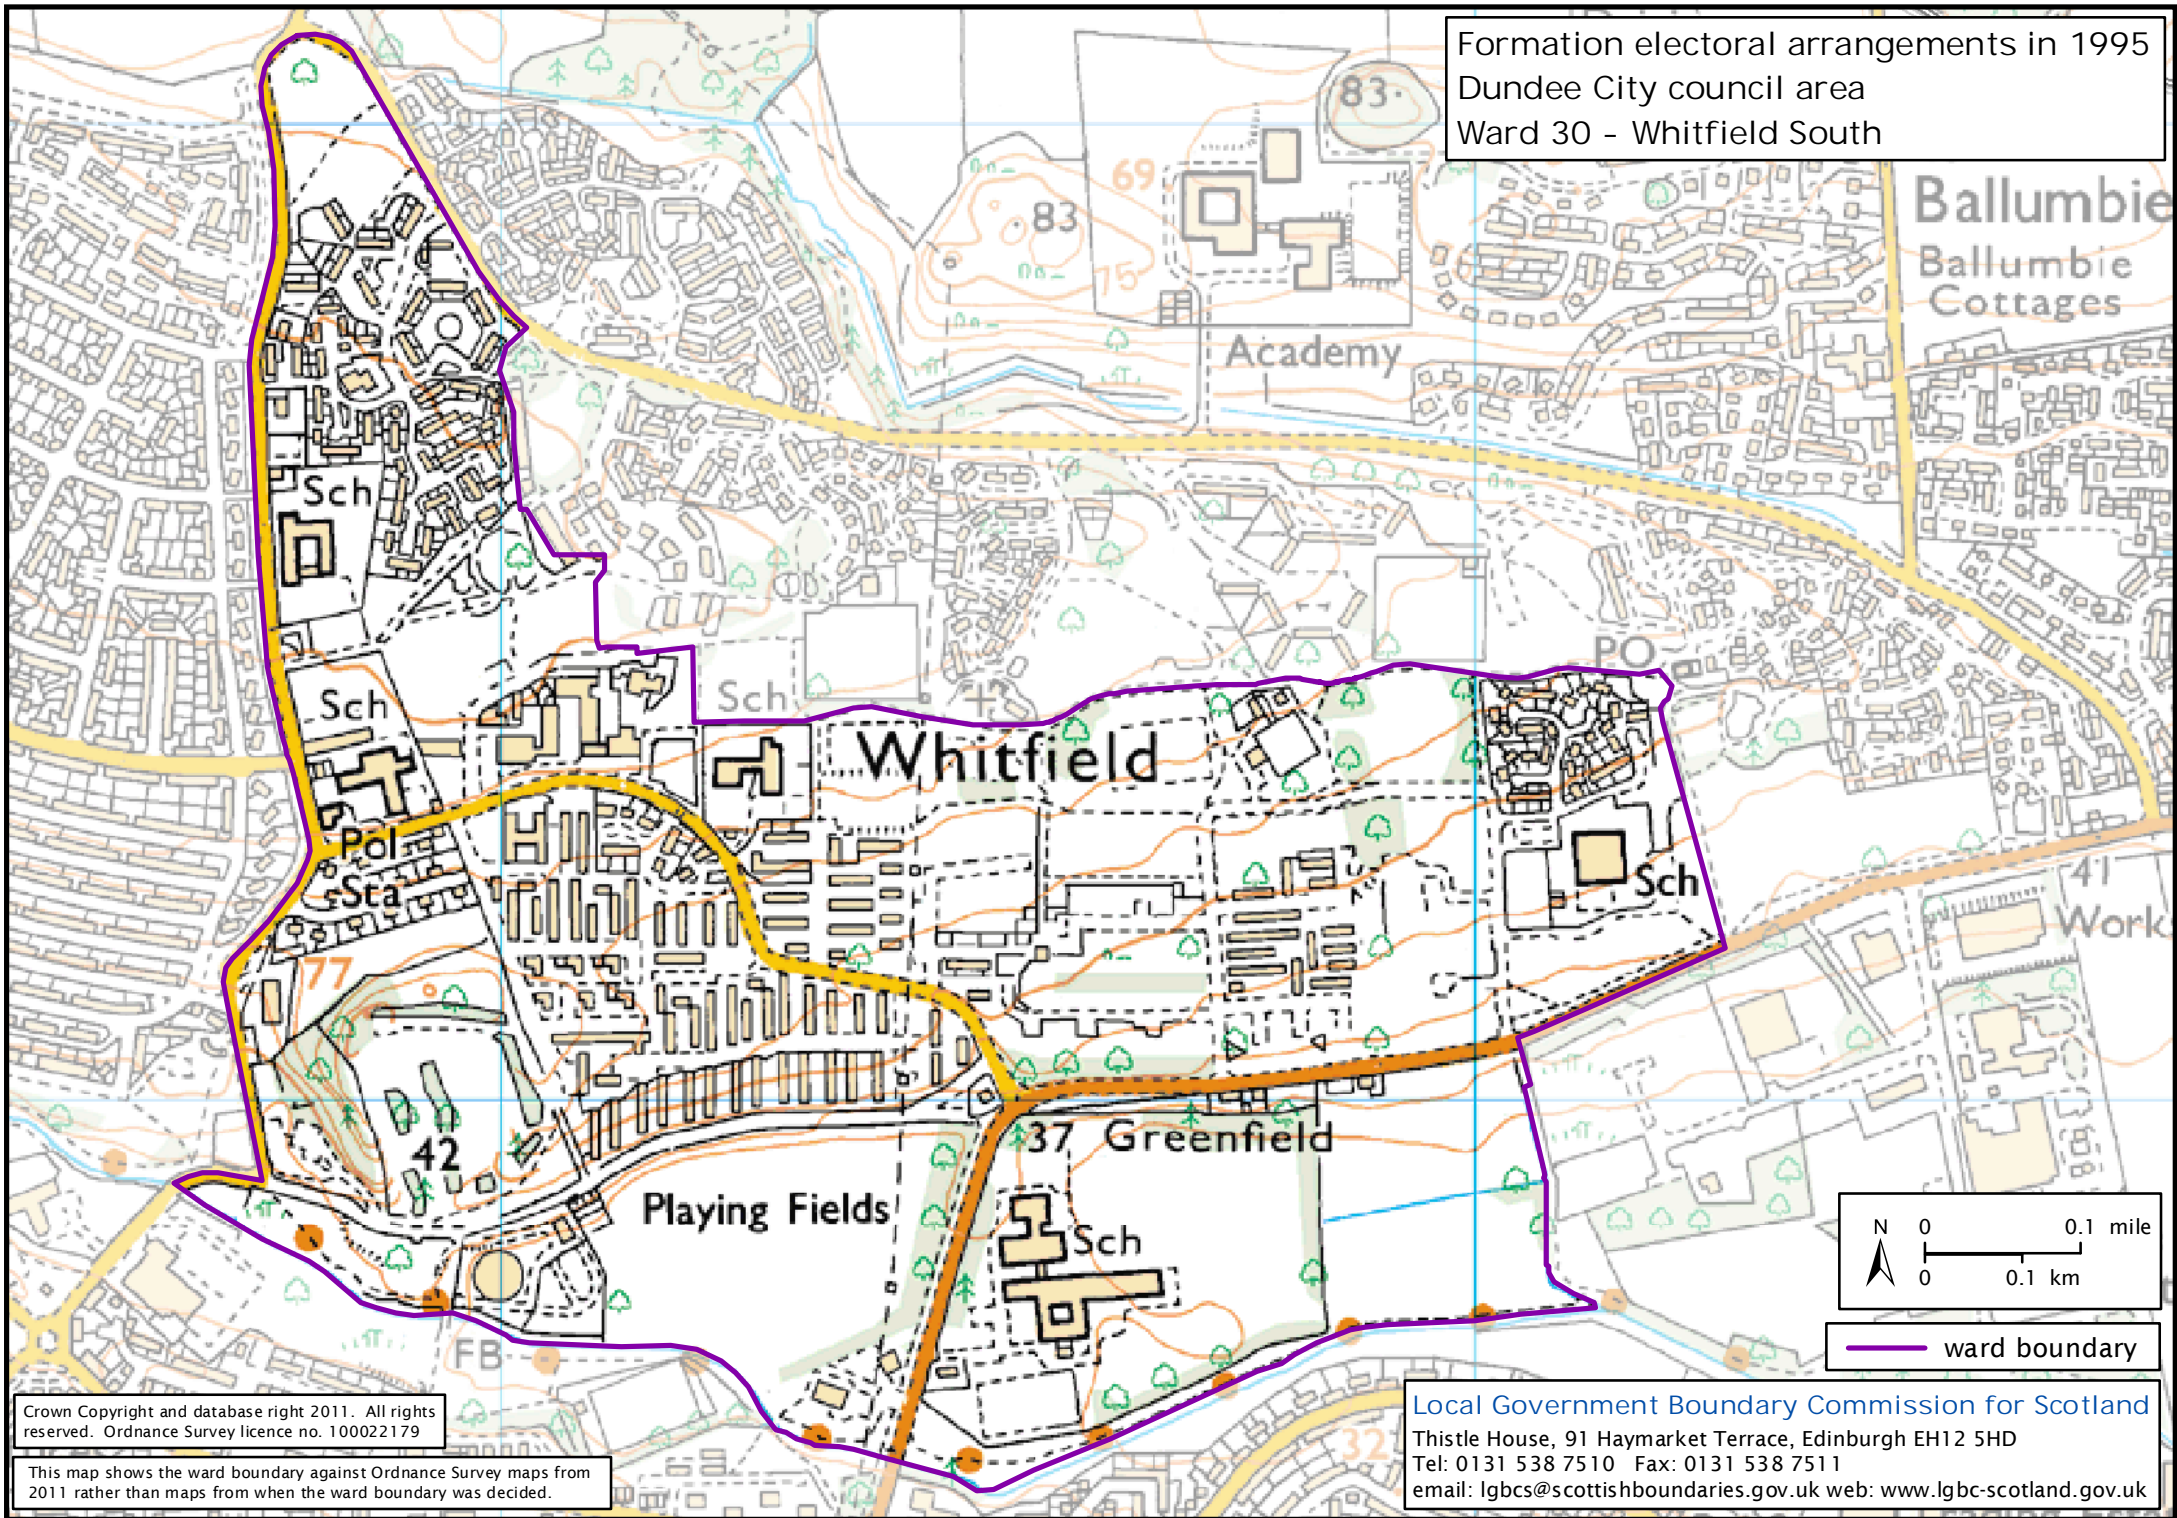

Formation electoral arrangements in 1995
Dundee City council area
Ward 30 - Whitfield South

— ward boundary

Crown Copyright and database right 2011. All rights reserved. Ordnance Survey licence no. 100022179

This map shows the ward boundary against Ordnance Survey maps from 2011 rather than maps from when the ward boundary was decided.

Local Government Boundary Commission for Scotland
Thistle House, 91 Haymarket Terrace, Edinburgh EH12 5HD
Tel: 0131 538 7510 Fax: 0131 538 7511
email: lgbc@scottishboundaries.gov.uk web: www.lgbc-scotland.gov.uk