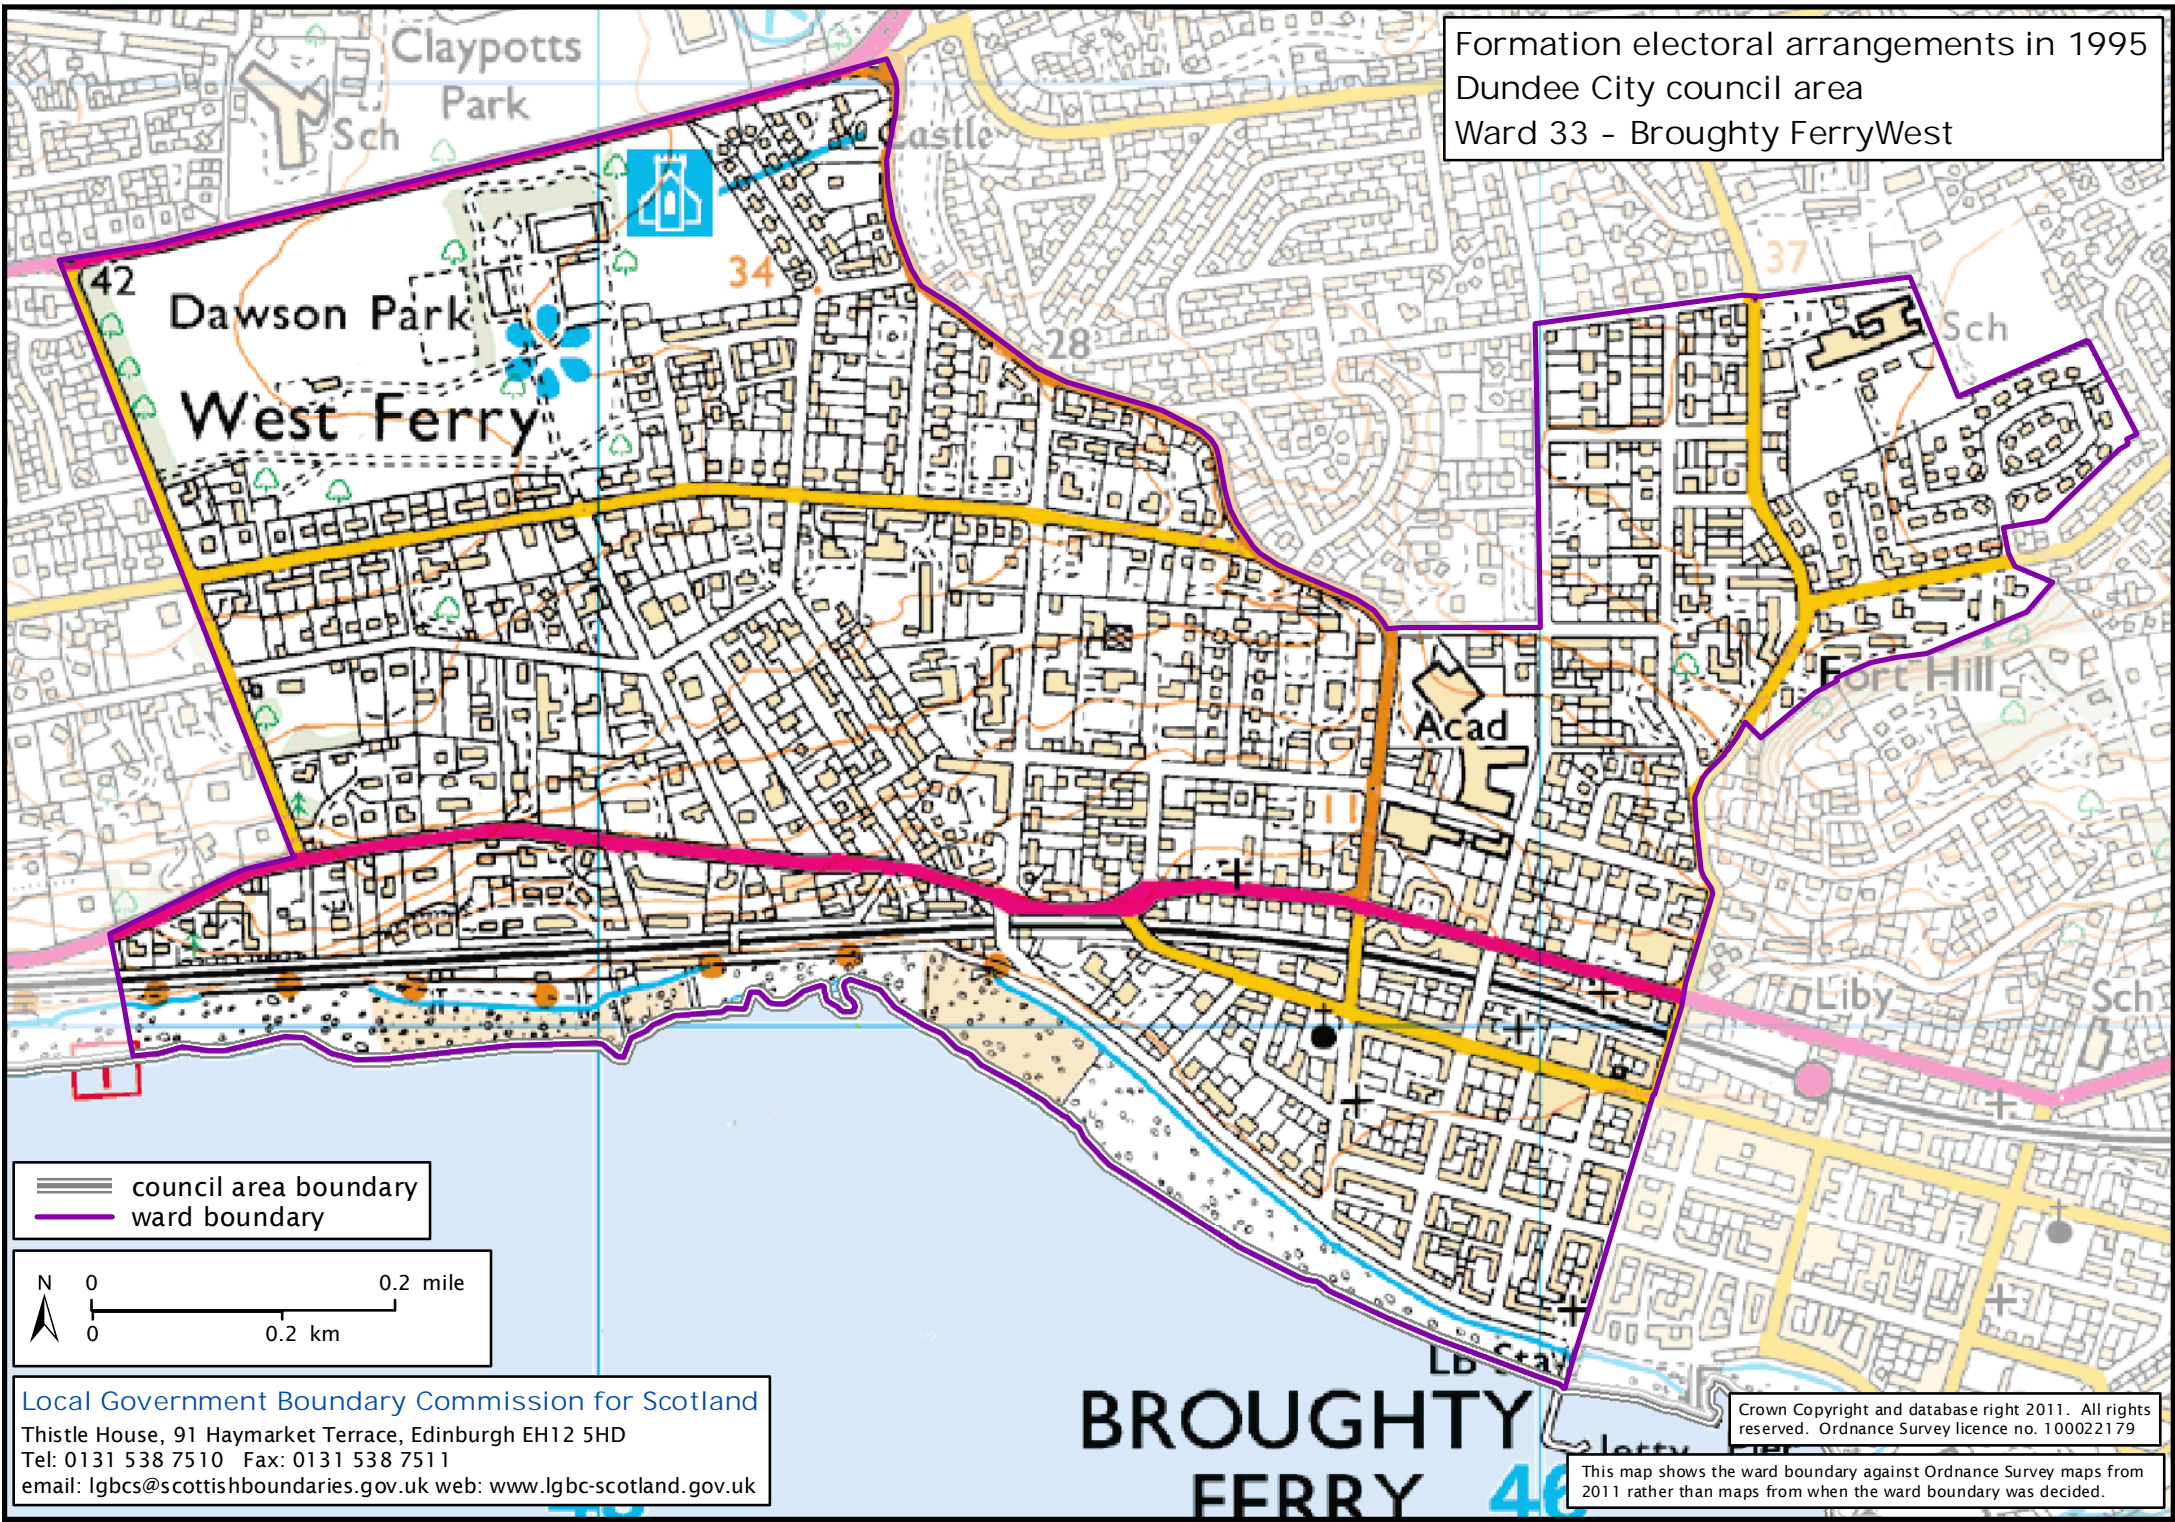

Formation electoral arrangements in 1995
Dundee City council area
Ward 33 - Broughty FerryWest

==== council area boundary
—— ward boundary

N
0 0.2 mile
0 0.2 km

Local Government Boundary Commission for Scotland
Thistle House, 91 Haymarket Terrace, Edinburgh EH12 5HD
Tel: 0131 538 7510 Fax: 0131 538 7511
email: lgbcscottishboundaries.gov.uk web: www.lgbc-scotland.gov.uk

**BROUGHTY
FERRY**

Crown Copyright and database right 2011. All rights reserved. Ordnance Survey licence no. 100022179

This map shows the ward boundary against Ordnance Survey maps from 2011 rather than maps from when the ward boundary was decided.