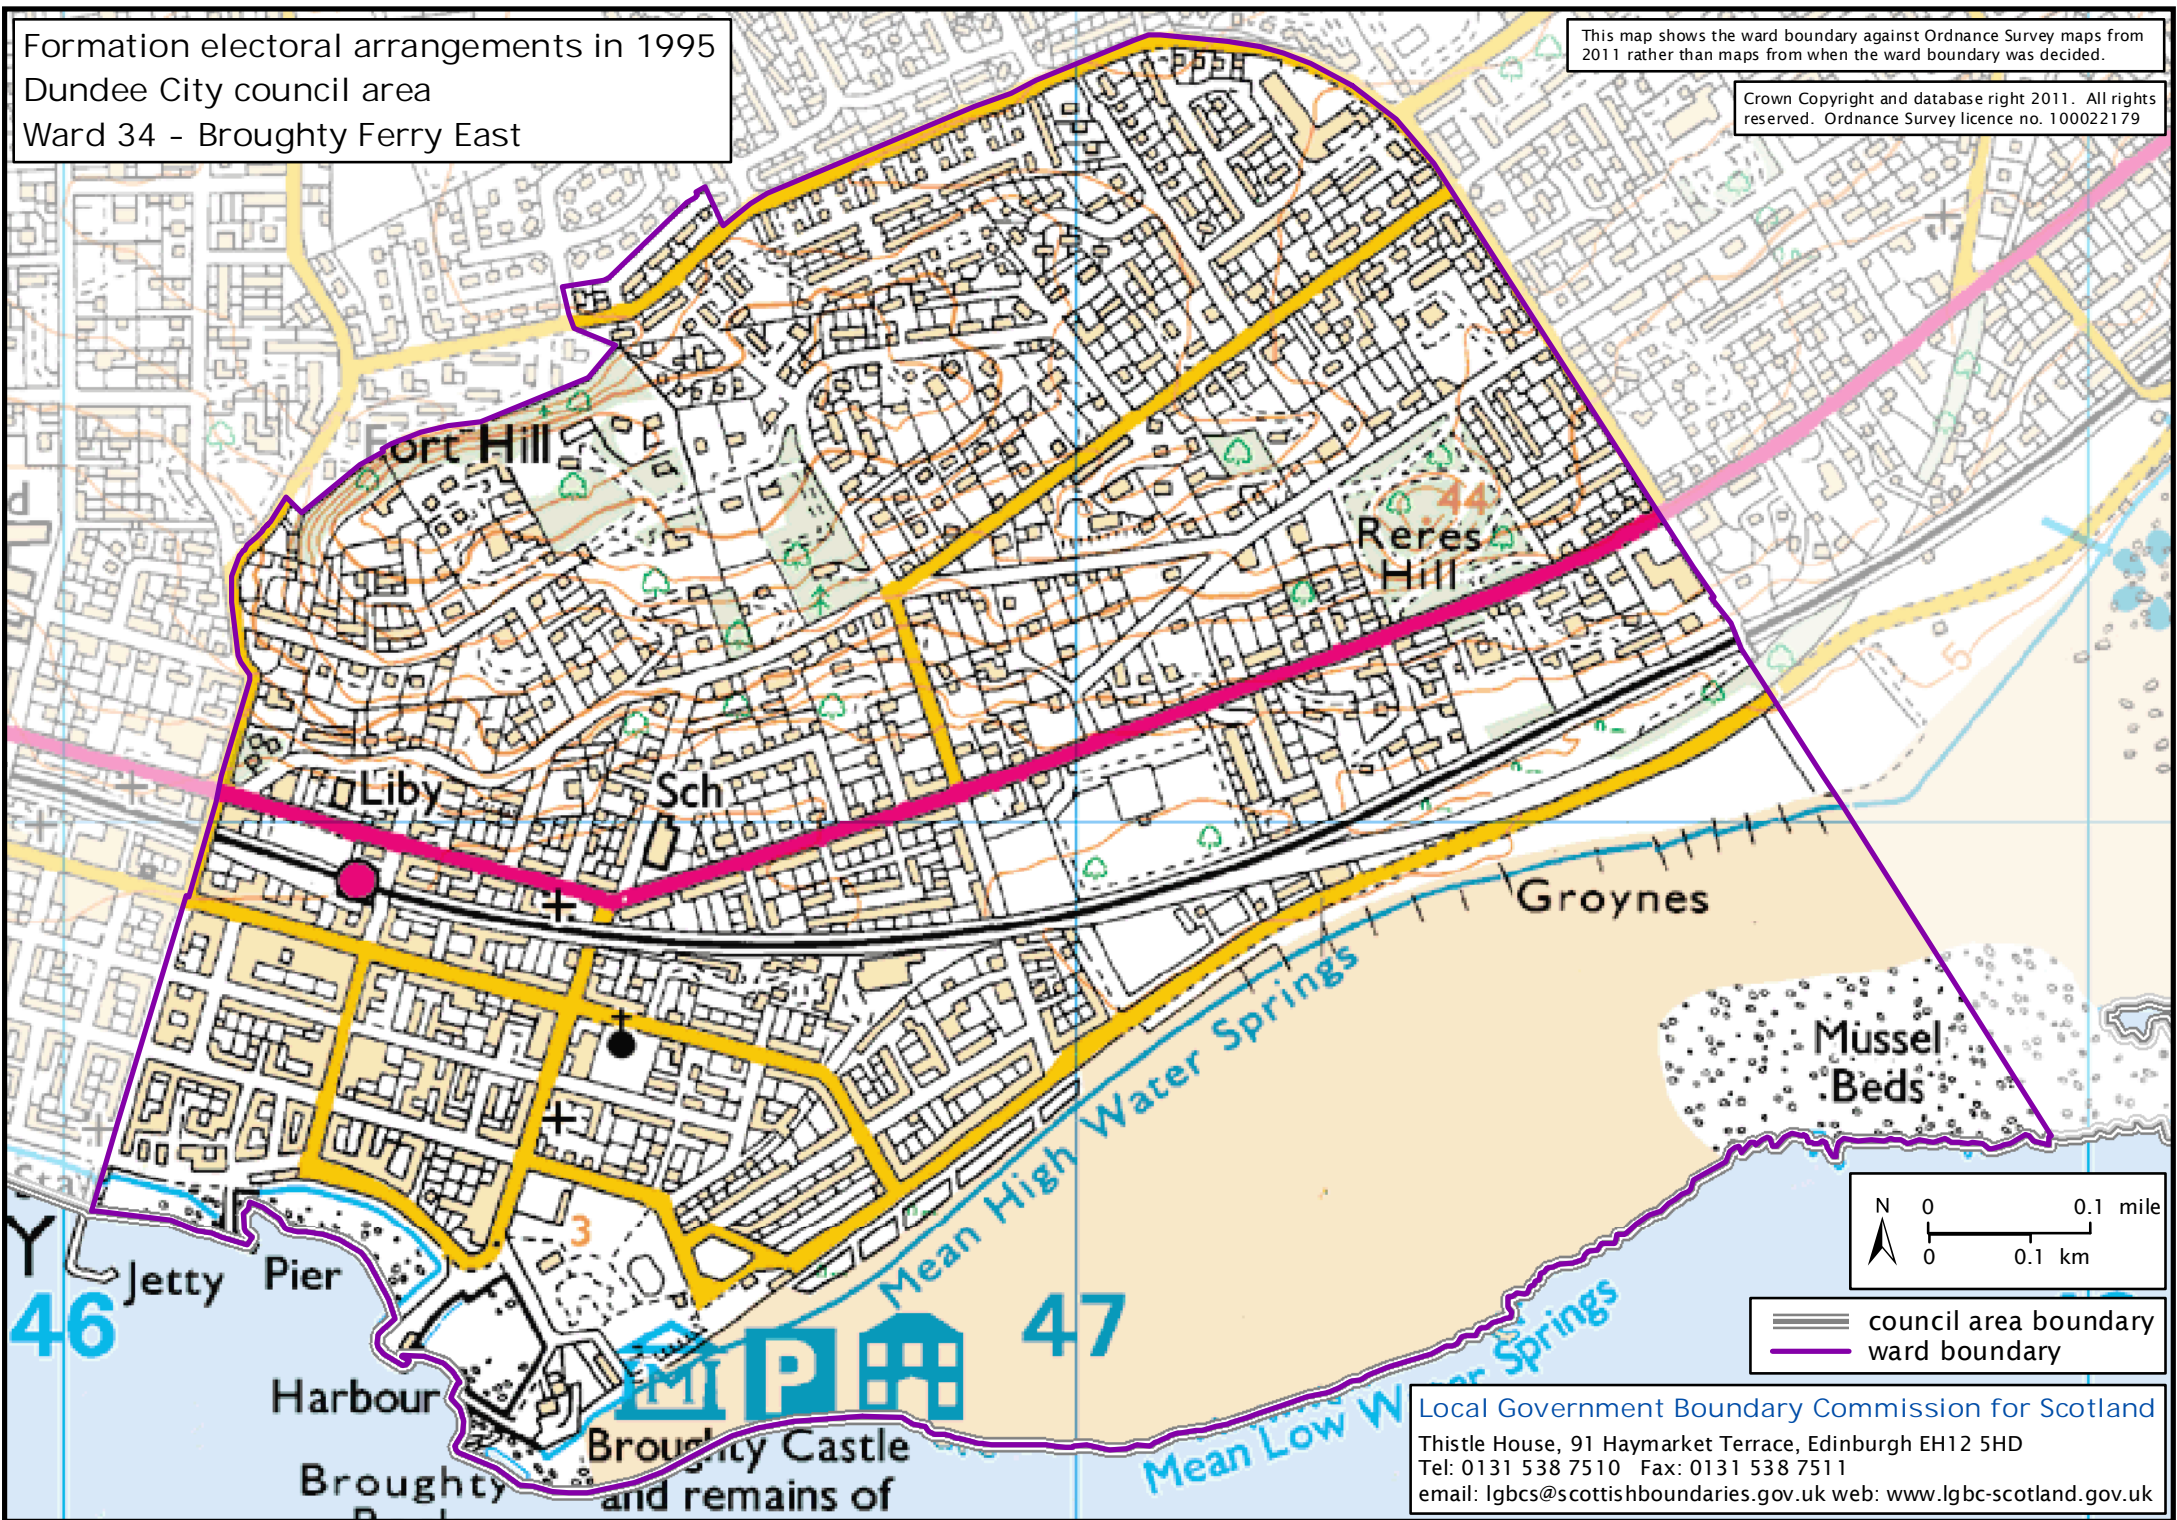

Formation electoral arrangements in 1995
Dundee City council area
Ward 34 - Broughty Ferry East

This map shows the ward boundary against Ordnance Survey maps from 2011 rather than maps from when the ward was decided.

Crown Copyright and database right 2011. All rights reserved. Ordnance Survey licence no. 100022179

— council area boundary
— ward boundary

Local Government Boundary Commission for Scotland
Thistle House, 91 Haymarket Terrace, Edinburgh EH12 5HD
Tel: 0131 538 7510 Fax: 0131 538 7511
email: lgbc@scottishboundaries.gov.uk web: www.lgbc-scotland.gov.uk