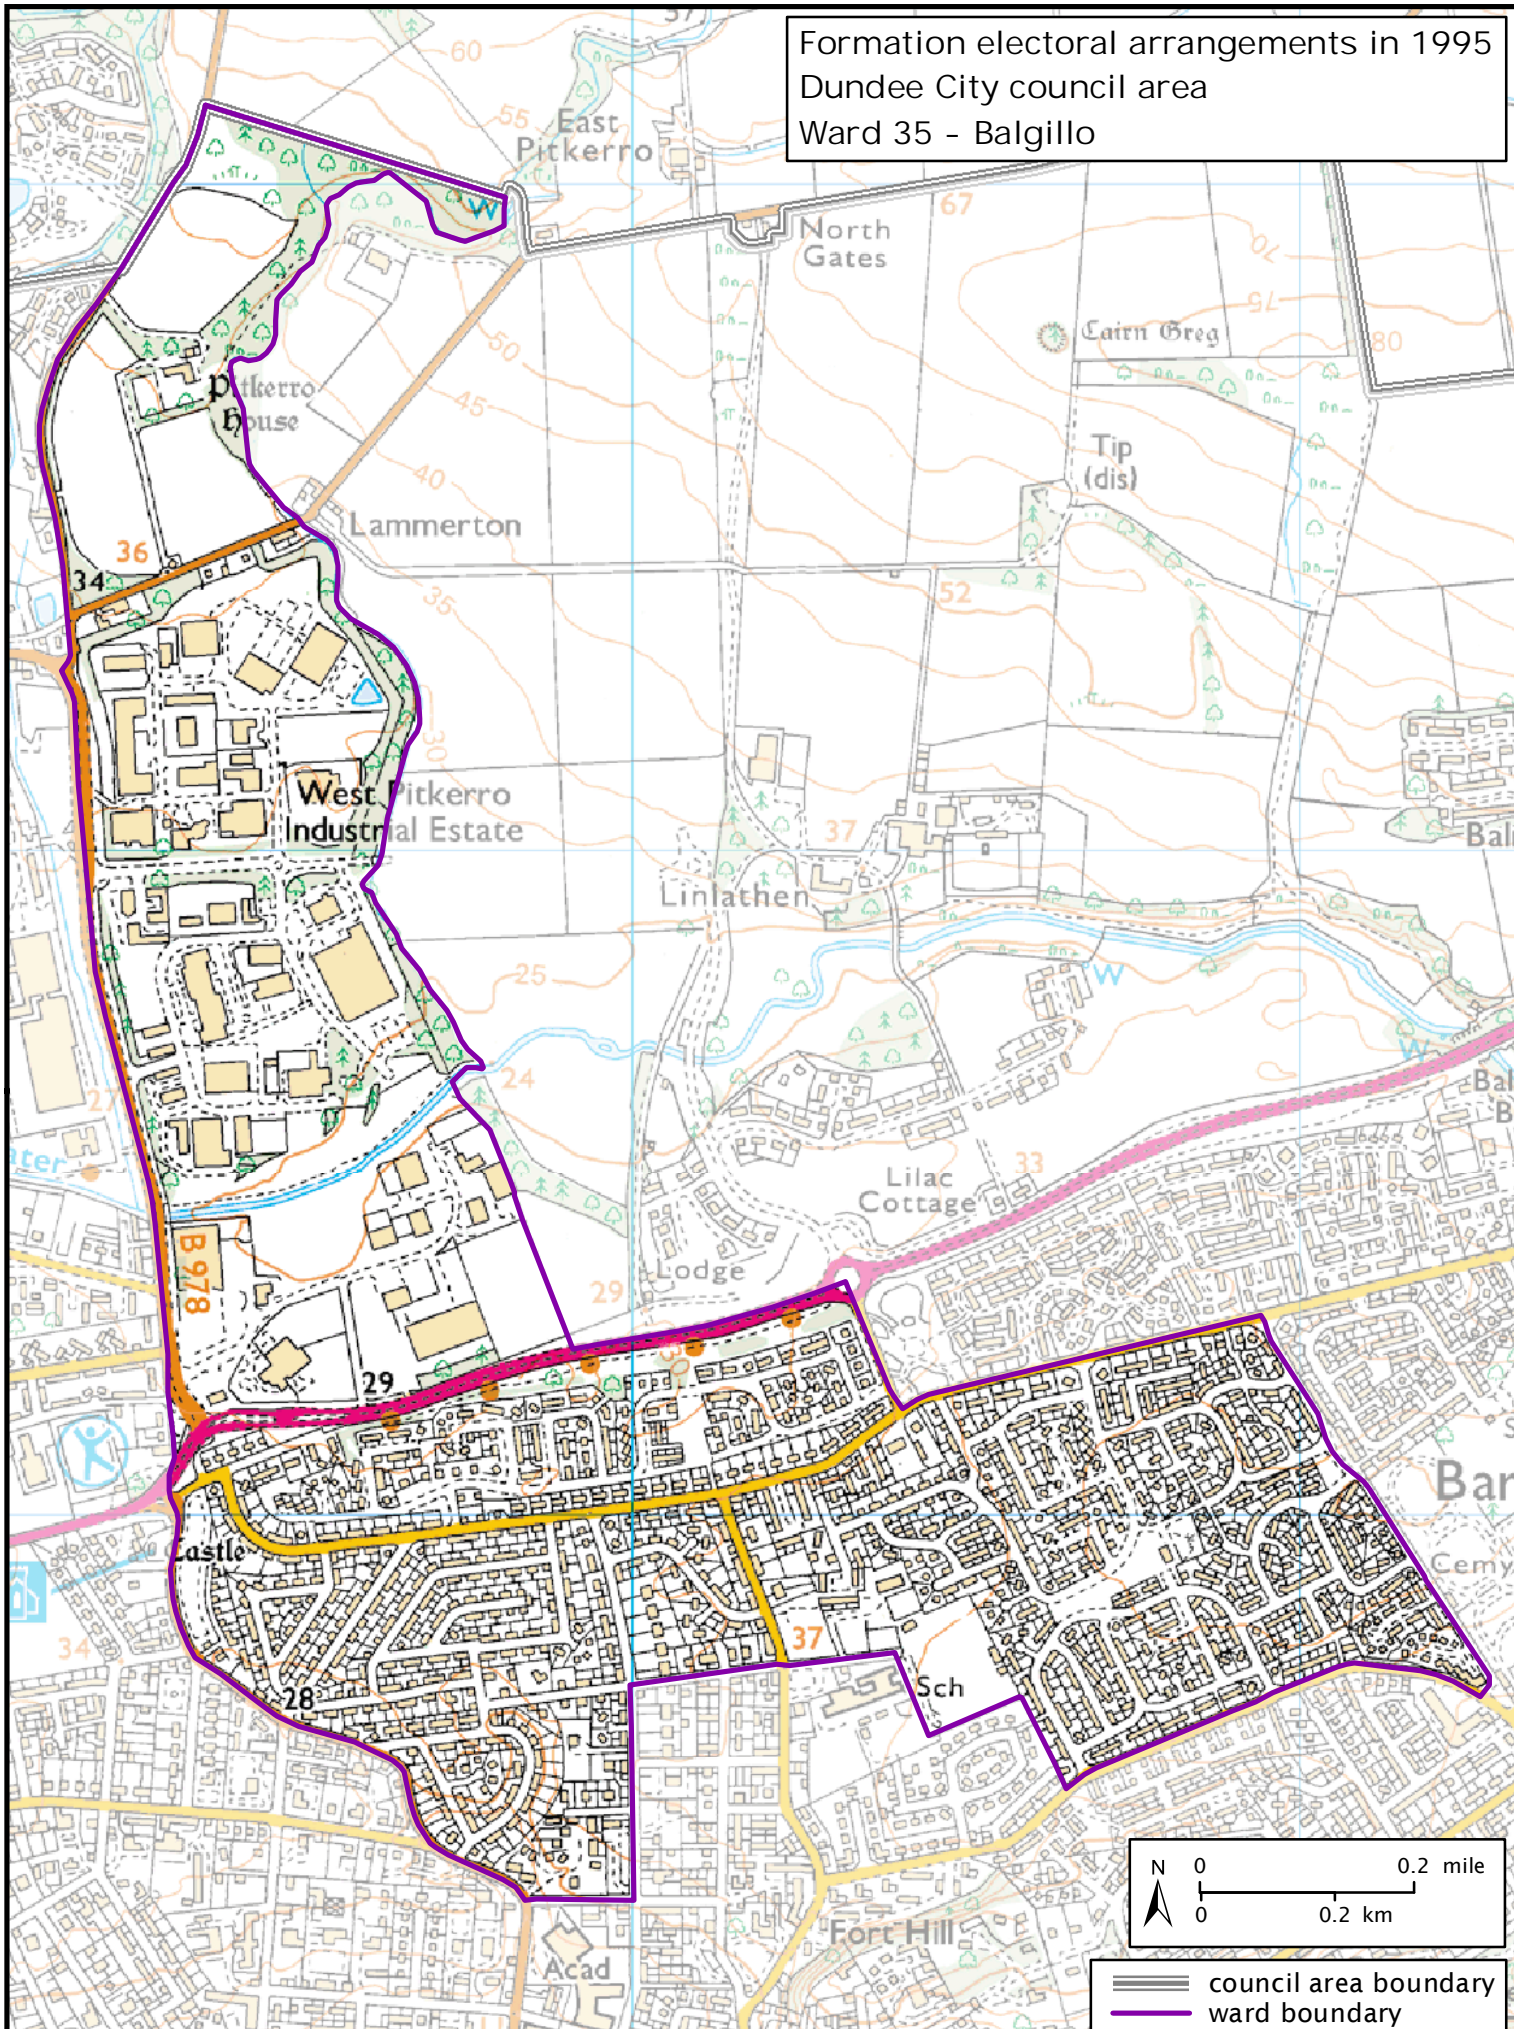

Formation electoral arrangements in 1995
 Dundee City council area
 Ward 35 - Balgillo

==== council area boundary
 ——— ward boundary

Local Government Boundary Commission for Scotland
 Thistle House, 91 Haymarket Terrace, Edinburgh EH1 2 5HD
 Tel: 0131 538 7510 Fax: 0131 538 7511
 email: lgbc@scottishboundaries.gov.uk web: www.lgbc-scotland.gov.uk

Crown Copyright and database right 2011. All rights reserved. Ordnance Survey licence no. 100022179

This map shows the ward boundary against Ordnance Survey maps from 2011 rather than maps from when the ward boundary was decided.