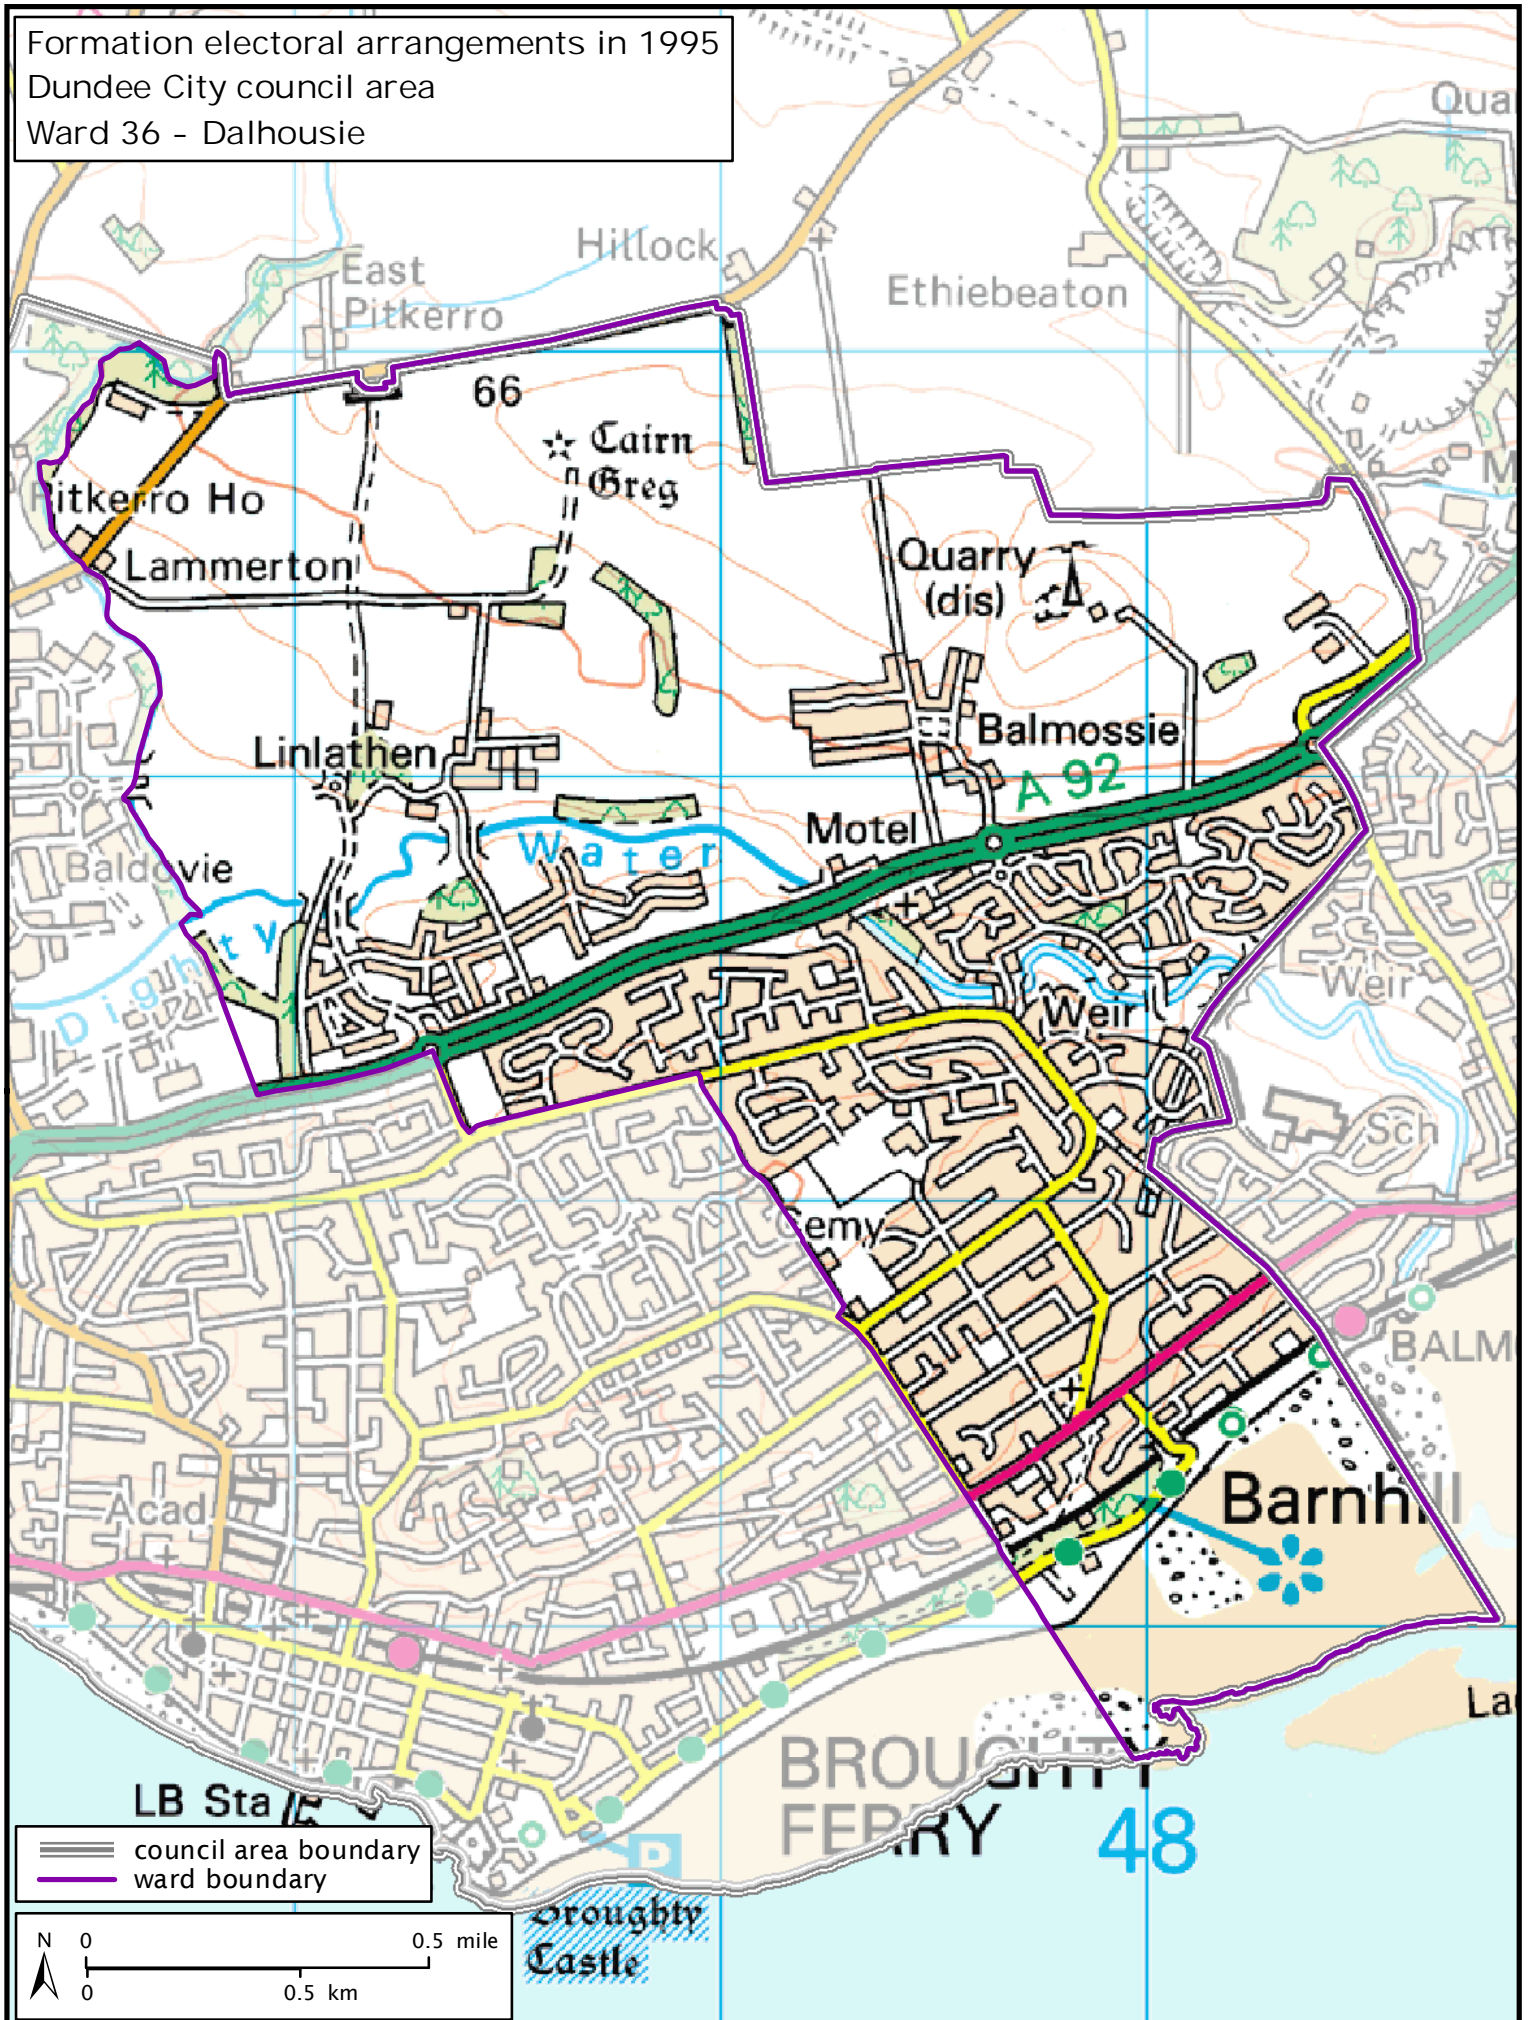

Formation electoral arrangements in 1995  
 Dundee City council area  
 Ward 36 - Dalhousie

Local Government Boundary Commission for Scotland  
 Thistle House, 91 Haymarket Terrace, Edinburgh EH1 2 5HD  
 Tel: 0131 538 7510 Fax: 0131 538 7511  
 email: lgbc@scottishboundaries.gov.uk web: www.lgbc-scotland.gov.uk

Crown Copyright and database right 2011. All rights reserved. Ordnance Survey licence no. 10002179

This map shows the ward boundary against Ordnance Survey maps from 2011 rather than maps from when the ward boundary was decided.