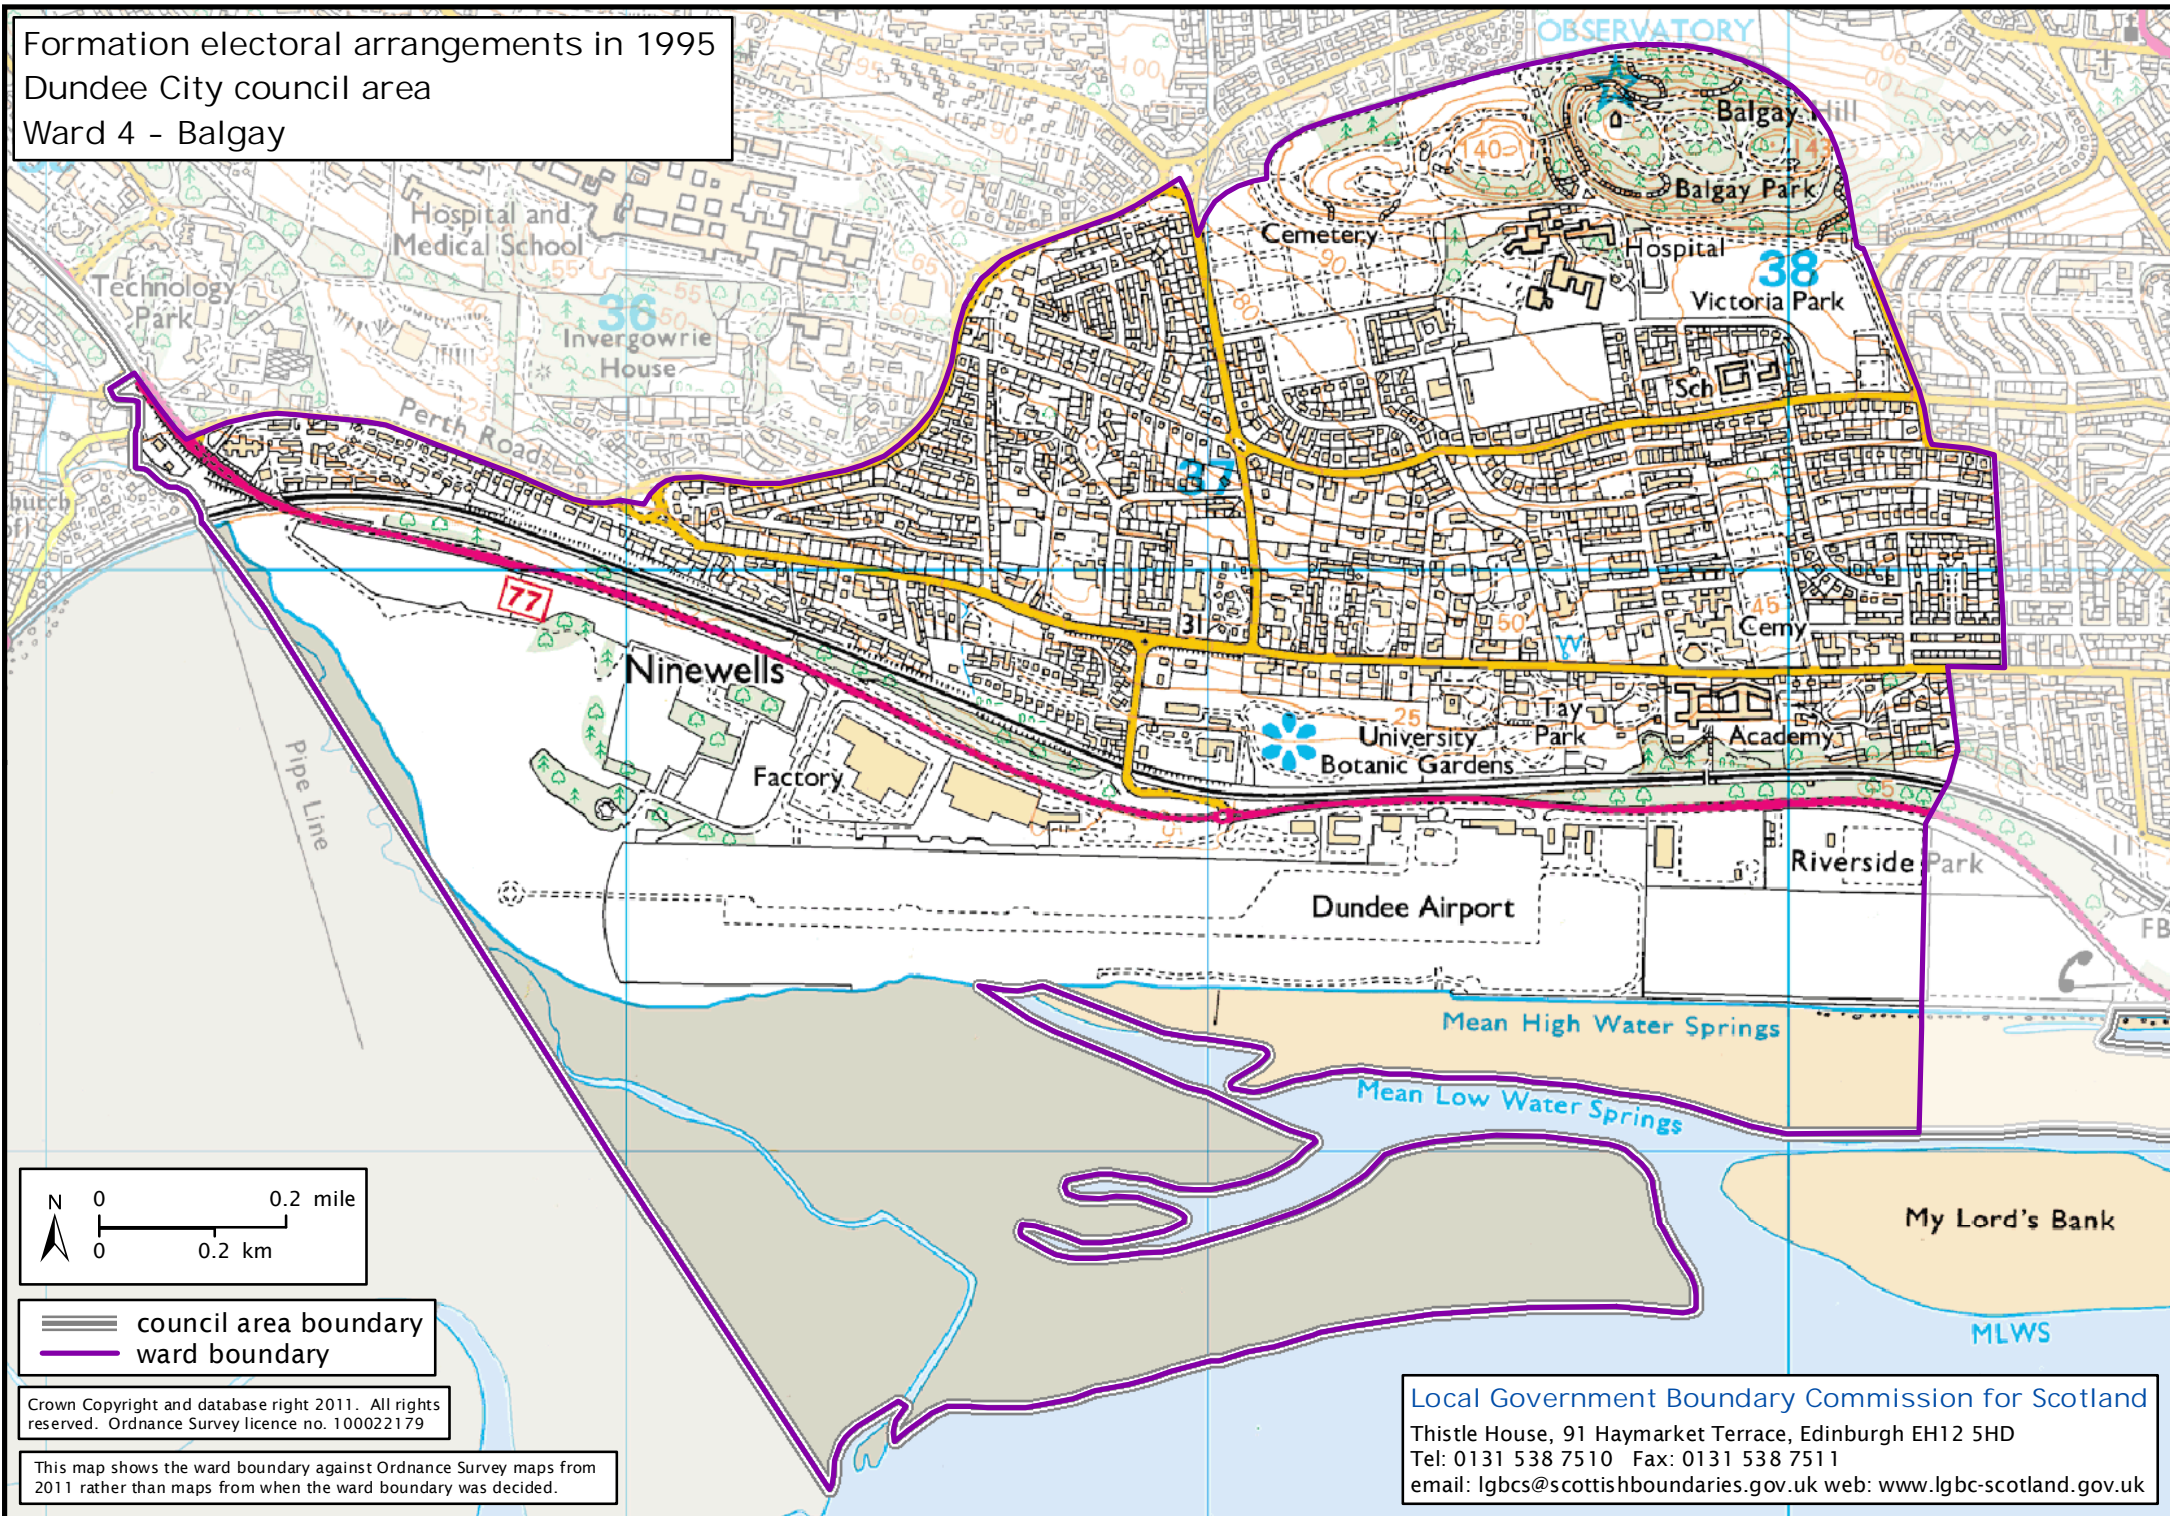

Formation electoral arrangements in 1995
 Dundee City council area
 Ward 4 - Balgay

 council area boundary
 ward boundary

Crown Copyright and database right 2011. All rights reserved. Ordnance Survey licence no. 100022179

This map shows the ward boundary against Ordnance Survey maps from 2011 rather than maps from when the ward boundary was decided.

Local Government Boundary Commission for Scotland
 Thistle House, 91 Haymarket Terrace, Edinburgh EH12 5HD
 Tel: 0131 538 7510 Fax: 0131 538 7511
 email: lgbcscottishboundaries.gov.uk web: www.lgbc-scotland.gov.uk